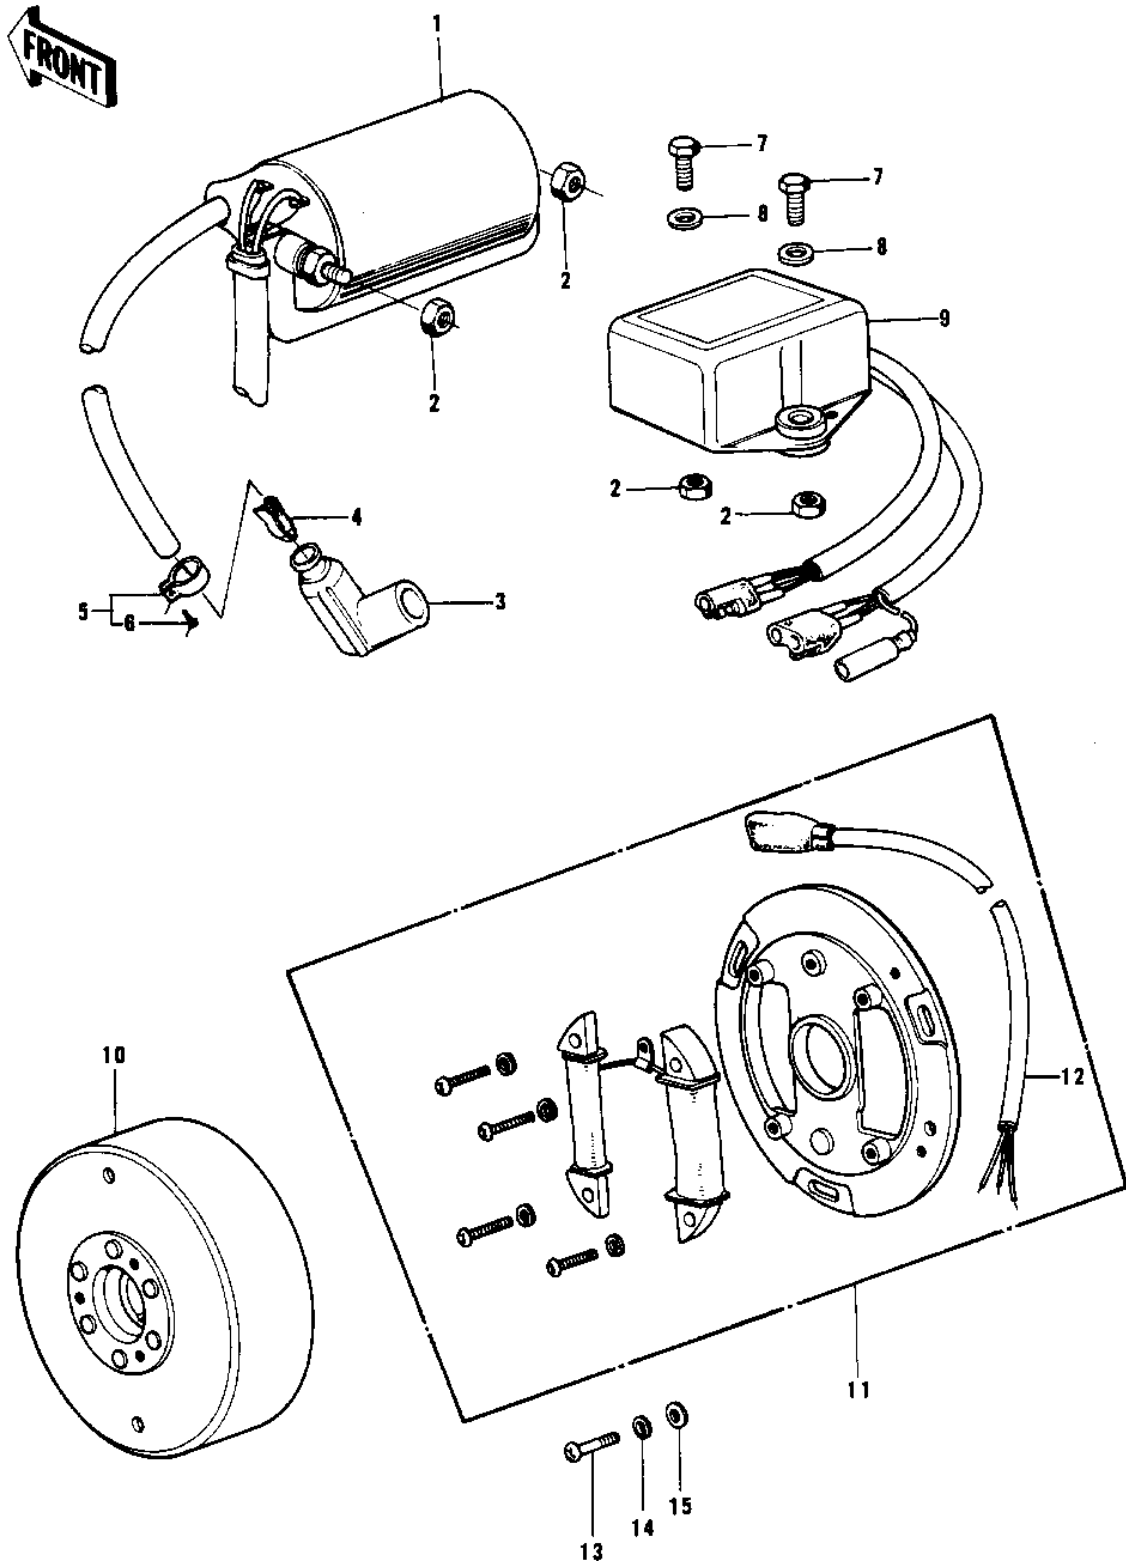

1976 KX400-A2 PARTS DIAGRAM

IGNITION