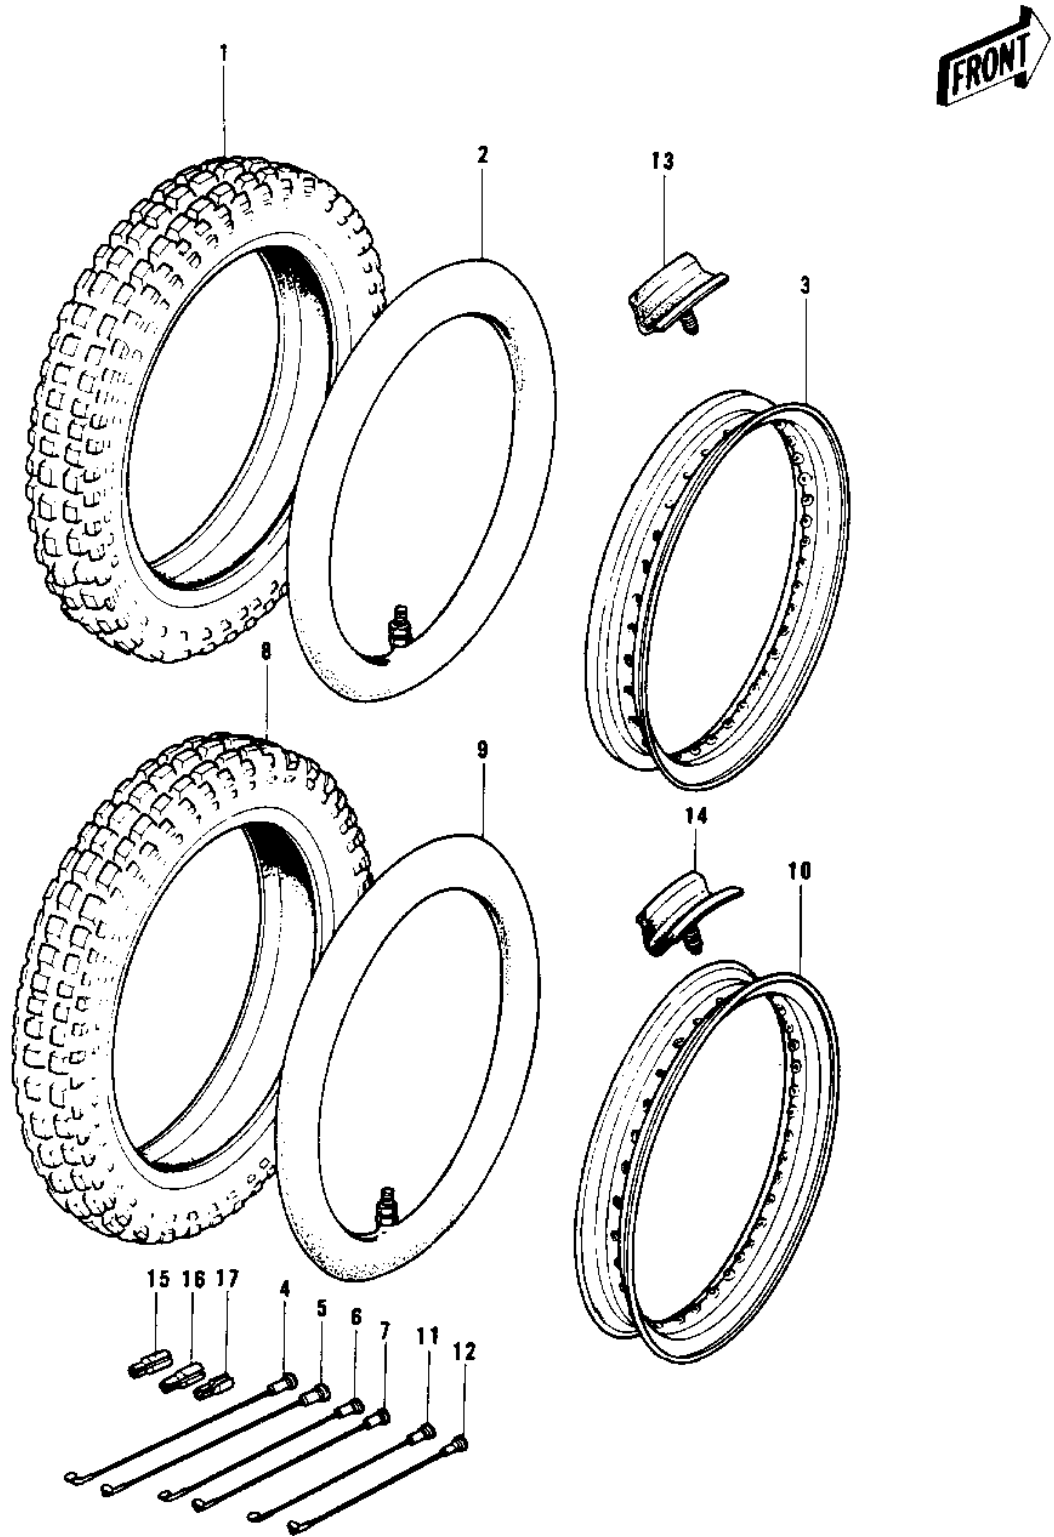

# 1975 KX400 PARTS DIAGRAM

## WHEELS/TIRES

# 1975 KX400 PARTS LIST

## WHEELS/TIRES

ITEM NAME	PART NUMBER	QUANTITY
TIRE 300-21 DUN MX (Ref # 1)	41017-012	1
TUBE,2.75/3.70-21 (Ref # 2)	41022-1021	1
RIM 1,60A-21E (Ref # 3)	41025-083	1
SPOKE-ASY,FR INNER (Ref # 4)	41027-078	9
SPOKE-ASY,FR INNER (Ref # 5)	41027-079	9
SPOKE-ASY FR OUTER (Ref # 6)	41028-077	9
SPOKE-ASY,RR OUTER (Ref # 7)	41028-079	9
TIRE 460-18 DUN MX (Ref # 8)	41017-013	1
TUBE 350/375/410-18 (Ref # 9)	41022-031	1
RIM,2.15BX18E (Ref # 10)	41025-084	1
SPOKE-ASY,RR INNER (Ref # 11)	41027-080	18
SPOKE-ASY,RR OUTER (Ref # 12)	41028-078	18
PROTECTOR,BEAD 1.60A (Ref # 13)	41024-010	1
PROTECTORBEAD (Ref # 14)	41024-009	1
WEIGHT,BALANCE,10G (Ref # 15)	41075-1007	AR
WEIGHT,BALANCE,10G (Ref # 15)	41075-1007	AR
WEIGHT,BALANCE,20G (Ref # 16)	41075-1008	AR
WEIGHT,BALANCE,20G (Ref # 16)	41075-1008	AR
WEIGHT,BALANCE,30G (Ref # 17)	41075-1009	AR
WEIGHT,BALANCE,30G (Ref # 17)	41075-1009	AR