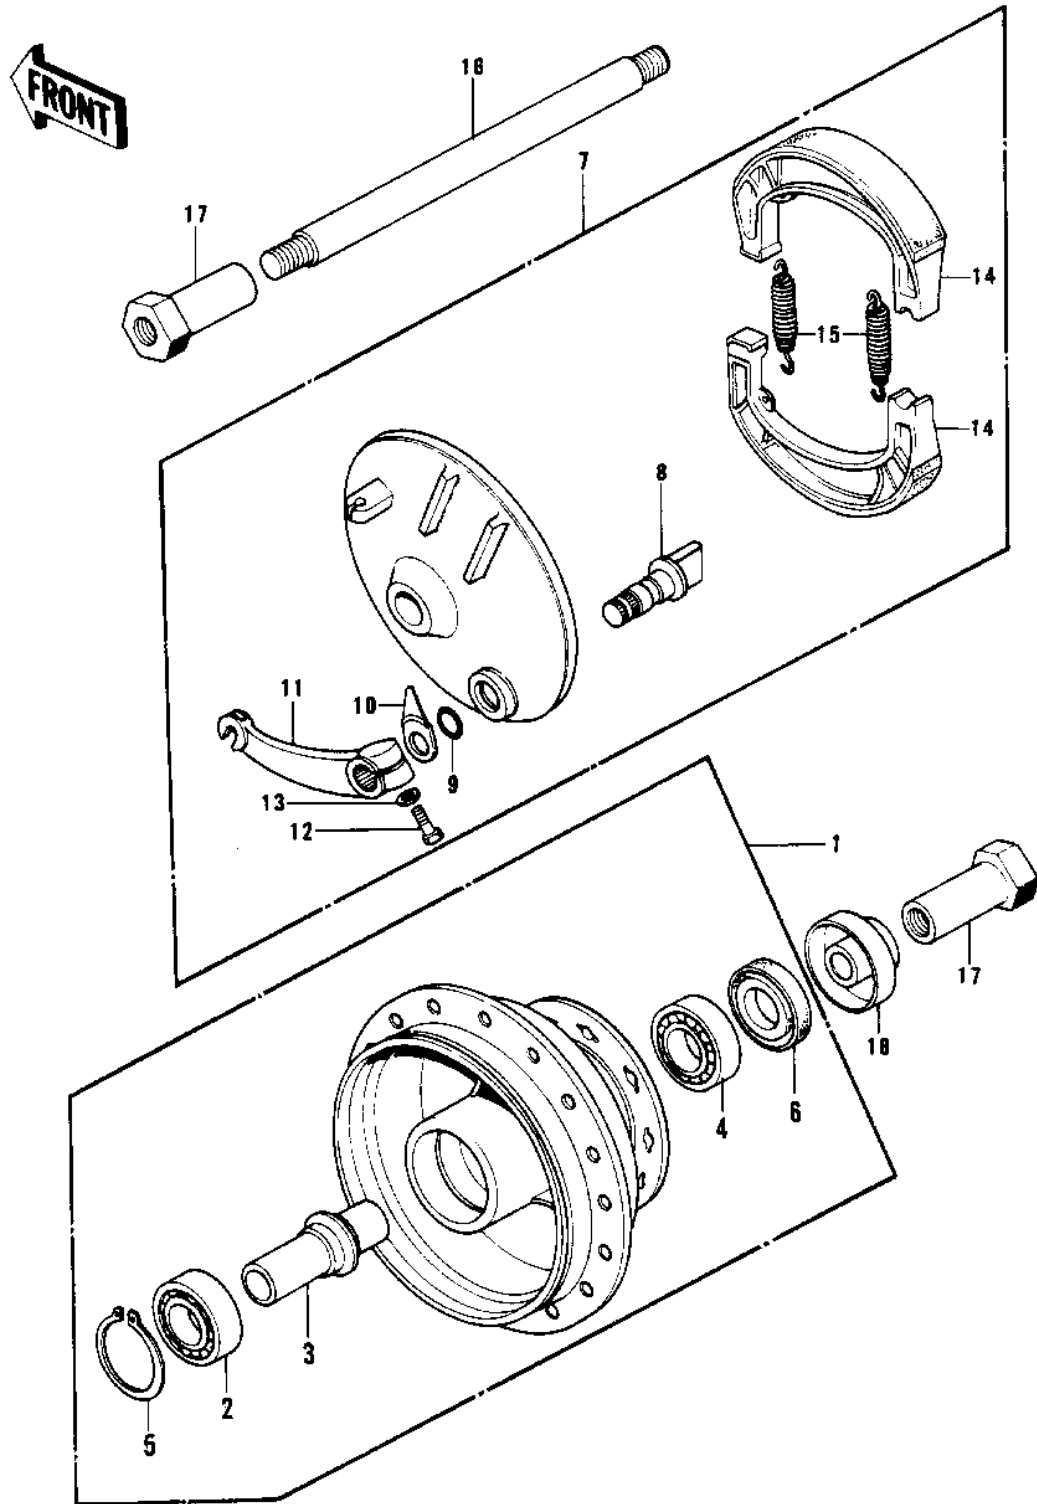

# 1975 KX400 PARTS DIAGRAM

## FRONT HUB/BRAKE

## FRONT HUB/BRAKE

ITEM NAME	PART NUMBER	QUANTITY
DRUM-ASSY,FR BRK,BLK (Ref # 1)	41034-034-21	1
DRUM-ASSY,FR BRK,F.BK (Ref # 1)	41034-039-21	1
BEARING,FRONT DRUM (Ref # 2)	92045-033	1
COLLAR,FR BRK DRUM (Ref # 3)	41039-027	1
BEARING BALL #6302 (Ref # 4)	601B6302	1
CIRCLIP,42MM (Ref # 5)	92033-1041	1
OIL SEAL,#22427 (Ref # 6)	654A224207	1
PANEL-ASY,FR BRK BLK (Ref # 7)	41035-065-21	1
CAM SHAFT,REAR BRAKE (Ref # 8)	42026-021	1
DUST SHIELD BRAKE CAM (Ref # 9)	41051-001	1
INDICATOR,FR BRK SHOE (Ref # 10)	41085-017	1
LEVER,FRONT BRAKE CAM (Ref # 11)	41053-023	1
LEVER,FRONT BRAKE CAM (Ref # 11)	41053-025	1
BOLT-UPSET (Ref # 12)	112G0625	1
WASHER PLAIN 6MM (Ref # 13)	410B0600	1
SHOE-BRAKE (Ref # 14)	41048-1068	2
SPRING-BRAKE SHOE (Ref # 15)	42020-004	2
AXLE,FRONT (Ref # 16)	41068-048	1
COLLAR,FRONT AXLE (Ref # 17)	41069-031	2
COLLAR,FRONT AXLE (Ref # 18)	41069-030	1