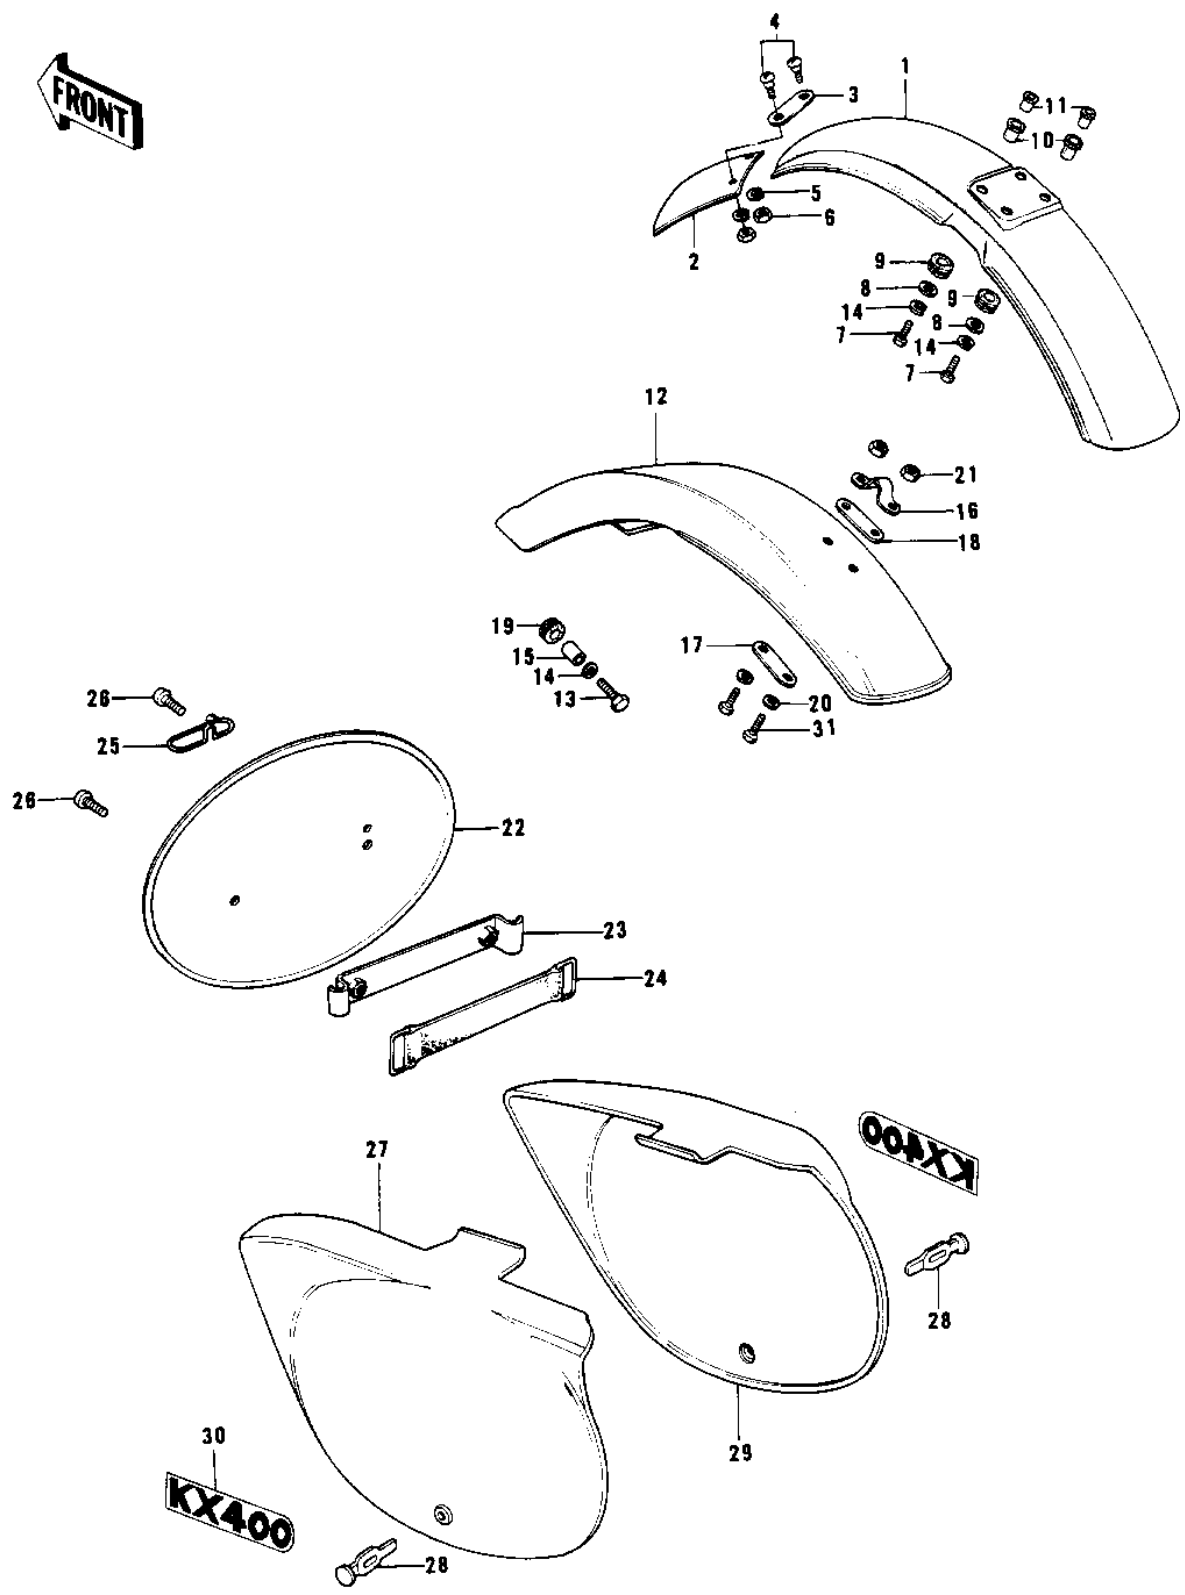

1976 KX400-A2 PARTS DIAGRAM

FENDERS/SIDE COVERS/NUMBER PLATE

1976 KX400-A2 PARTS LIST

FENDERS/SIDE COVERS/NUMBER PLATE

ITEM NAME	PART NUMBER	QUANTITY
FENDER-FR (Ref # 1)	35004-096	
FENDER-FR,BLACK (Ref # 1)	35004-096-10	
FLAP,FRONT FENDER (Ref # 2)	35019-005	
PLATE,FENDER FLAP (Ref # 3)	35020-012	
BOLT,5X12 (Ref # 4)	92001-134	
WASHER SPRING 5MM (Ref # 5)	461F0500	
NUT,5MM (Ref # 6)	311B0500	
BOLT-UPSET (Ref # 7)	112G0625	
WASHER,PLAIN,7MM (Ref # 8)	92022-228	
DAMPER RUBBER,RR FEND (Ref # 9)	92075-121	
DAMPER RUBBER (Ref # 10)	92075-103	
COLLAR (Ref # 11)	92027-194	
FENDER-RR,BLACK (Ref # 12)	35022-132-10	
FENDER-RR,BLACK (Ref # 12)	35022-132-10	
BOLT 6X22 (Ref # 13)	112B0622	
BOLT-UPSET 6X14 (Ref # 13)	112B0614	
WASHER SPRING 6MM (Ref # 14)	461F0600	
COLLAR (Ref # 15)	92027-122	
BRACKET,REAR FENDER (Ref # 16)	35025-027	
PLATE,REAR FENDER (Ref # 17)	35041-002	
DAMPER RUBBER,FENDER (Ref # 18)	92075-245	
DAMPER RUBBER (Ref # 19)	92075-118	
WASHER PLAIN 6MM (Ref # 20)	411B0600	
NUT,6MM (Ref # 21)	92019-019	
PLATE,FRONT NUMBER (Ref # 22)	58029-031	
BRACKET,NUMBER PLATE (Ref # 23)	58030-008	
BAND BATTERY (Ref # 24)	92072-006	
CLAMP,NUMBER PLATE (Ref # 25)	92037-158	
SCREW,6X10 (Ref # 26)	92009-1286	

1976 KX400-A2 PARTS LIST

FENDERS/SIDE COVERS/NUMBER PLATE

ITEM NAME	PART NUMBER	QUANTITY
COVER,L.HSIDE (Ref # 27)	36001-051	
BAND,SIDE COVER (Ref # 28)	92072-069	
COVER,RH.SIDE (Ref # 29)	36007-045	
EMBLEM,SIDE COVER (Ref # 30)	56018-208	
EMBLEM,SIDE COVER (Ref # 30)	56018-229	
BOLT 6X22 (Ref # 31)	112B0622	