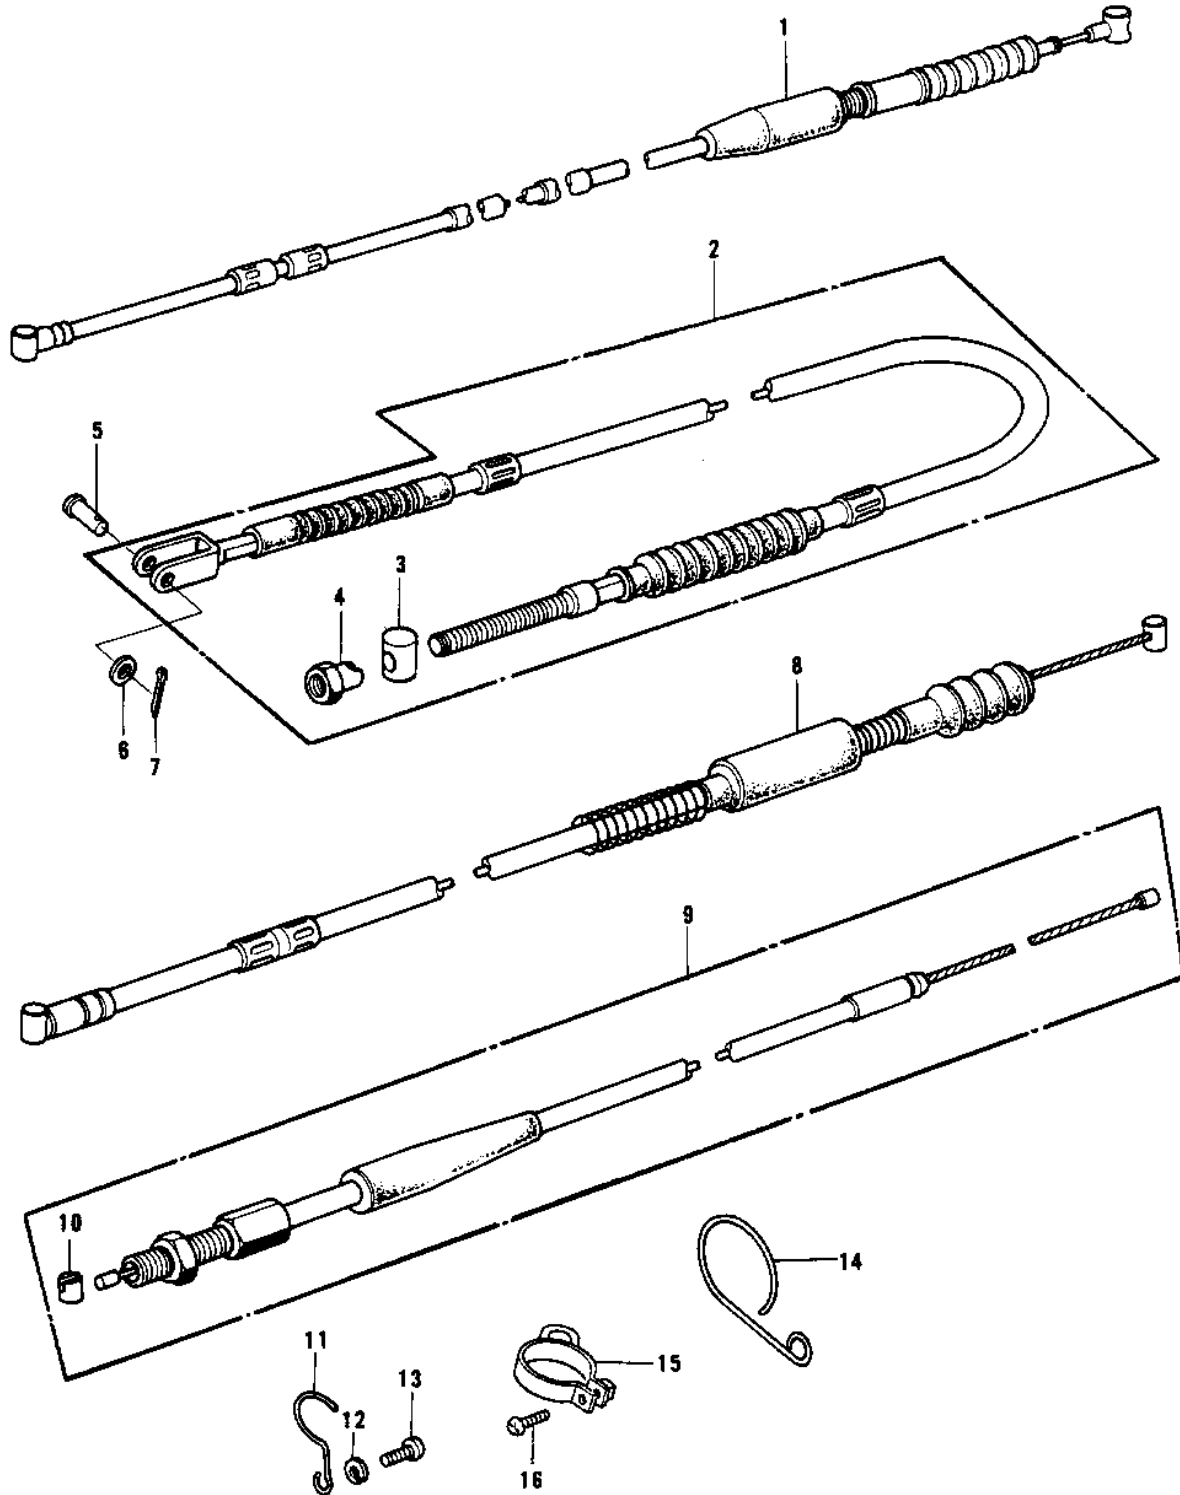

# 1976 KX400-A2 PARTS DIAGRAM

## CABLES

## 1976 KX400-A2 PARTS LIST

### CABLES

ITEM NAME	PART NUMBER	QUANTITY
CABLE,FRONT BRAKE (Ref # 1)	54005-084	
CABLE,REAR BRAKE (Ref # 2)	54022-029	
PIN-BRAKE ROD (Ref # 3)	92043-065	
NUT-BRAKE ROD ADJUST (Ref # 4)	92015-042	
PIN R BRK CABLE JOINT (Ref # 5)	92043-034	
WASHER PLAIN 6MM (Ref # 6)	411B0600	
PIN COTTER 1.6X15 (Ref # 7)	550D1615	
PIN COTTER 2.0X15 (Ref # 7)	550D2015	
CABLE,CLUTCH (Ref # 8)	54011-063	
CABLE,CONTROL (Ref # 9)	54012-126	
PIECE,THROTTLE CABLE (Ref # 10)	54013-001	
CLAMP,CABLE (Ref # 11)	92037-092	
WASHER SPRING 6MM (Ref # 12)	461F0600	
SCREW PAN HEAD 6X12 (Ref # 13)	220B0612	
CLAMP,CABLE (Ref # 14)	92037-159	
CLAMP,FRONT BRK CABLE (Ref # 15)	92037-196	
SCREW PAN HEAD 6X20 (Ref # 16)	220B0620	