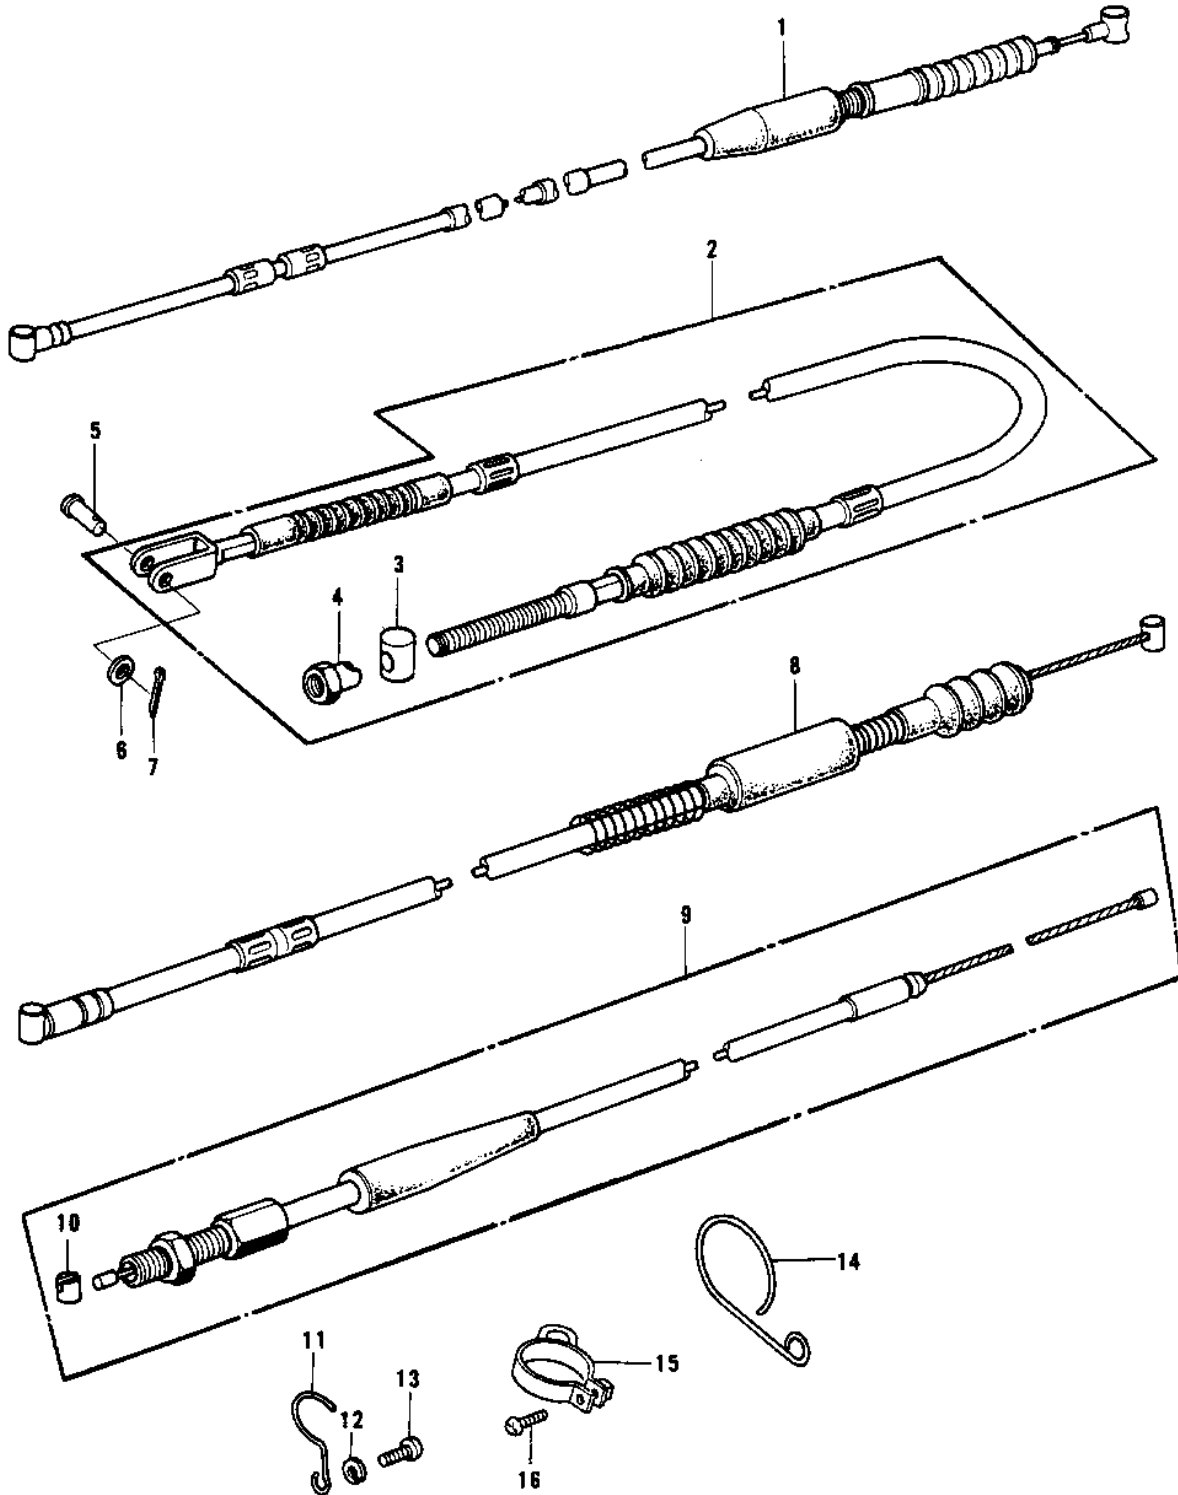

1976 KX400-A2 PARTS DIAGRAM

CABLES

1976 KX400-A2 PARTS LIST

CABLES

ITEM NAME	PART NUMBER	QUANTITY
CABLE,FRONT BRAKE (Ref # 1)	54005-084	
CABLE,REAR BRAKE (Ref # 2)	54022-029	
PIN-BRAKE ROD (Ref # 3)	92043-065	
NUT-BRAKE ROD ADJUST (Ref # 4)	92015-042	
PIN R BRK CABLE JOINT (Ref # 5)	92043-034	
WASHER PLAIN 6MM (Ref # 6)	411B0600	
PIN COTTER 1.6X15 (Ref # 7)	550D1615	
PIN COTTER 2.0X15 (Ref # 7)	550D2015	
CABLE,CLUTCH (Ref # 8)	54011-063	
CABLE,CONTROL (Ref # 9)	54012-126	
PIECE,THROTTLE CABLE (Ref # 10)	54013-001	
CLAMP,CABLE (Ref # 11)	92037-092	
WASHER SPRING 6MM (Ref # 12)	461F0600	
SCREW PAN HEAD 6X12 (Ref # 13)	220B0612	
CLAMP,CABLE (Ref # 14)	92037-159	
CLAMP,FRONT BRK CABLE (Ref # 15)	92037-196	
SCREW PAN HEAD 6X20 (Ref # 16)	220B0620	