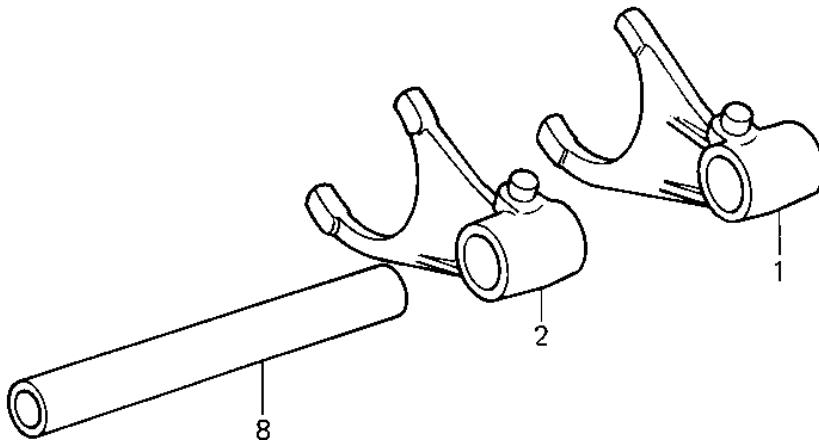

# 1980 KX420 PARTS DIAGRAM

## GEAR CHANGE DRUM & FORKS

Ref. Gear Change Mechanism

## GEAR CHANGE DRUM & FORKS

ITEM NAME	PART NUMBER	QUANTITY
FORK,SHIFT,LOW (Ref # 1)	13140-1023	1
FORK,SHIFT,2ND&3RD (Ref # 2)	13140-1024	1
FORK,SHIFT,4TH&TOP (Ref # 3)	13140-1025	1
DRUM ASSY,CHANGE (Ref # 4)	13239-1023	1
HOLDER,CHANGE DRUM (Ref # 5)	13142-014	1
SCREW PAN HEAD 6X14 (Ref # 6)	220B0614	1
PIN,CHANGE DRUM (Ref # 7)	92043-1060	6
ROD,SHIFT 93.7M/M (Ref # 8)	49047-1003	2