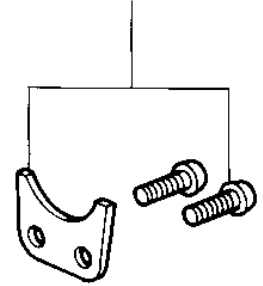

Ref. Gear Change Mechanism