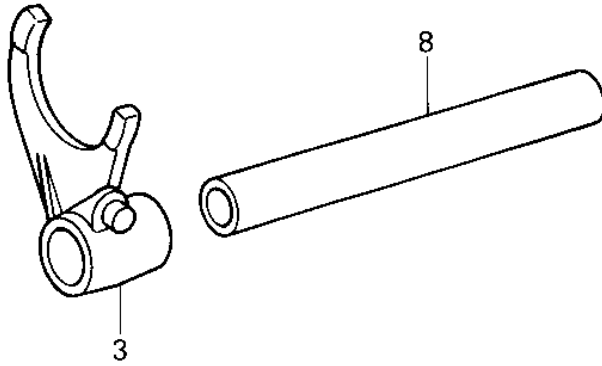

1980 KX420 PARTS DIAGRAM

GEAR CHANGE DRUM & FORKS