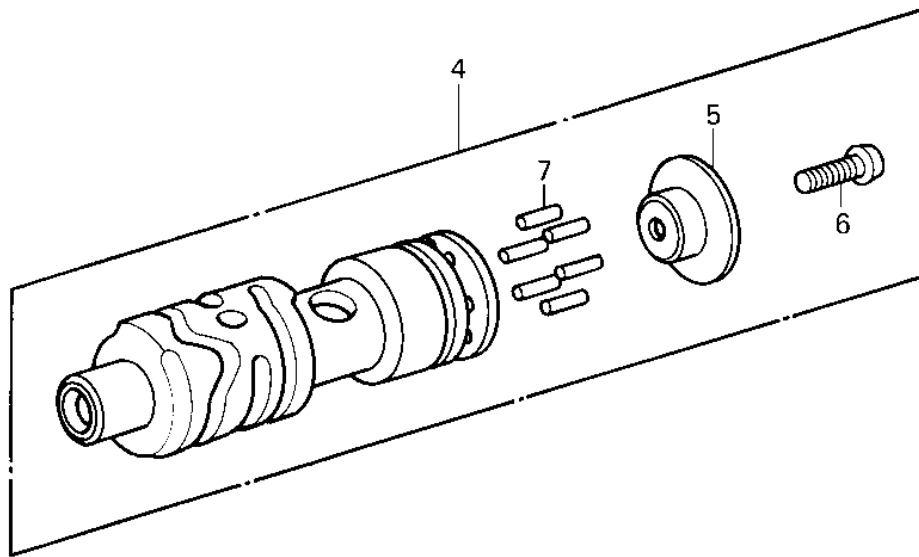

1980 KX420 PARTS DIAGRAM

GEAR CHANGE DRUM & FORKS