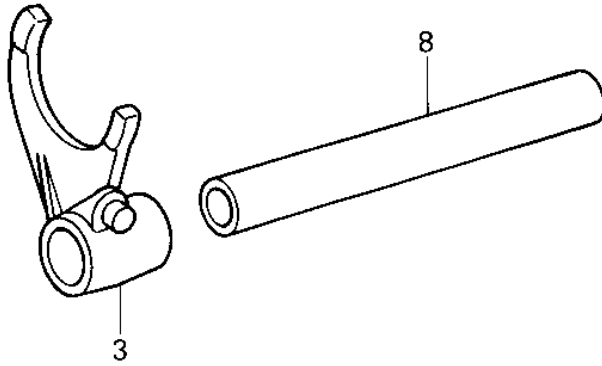

1981 KX420 PARTS DIAGRAM

GEAR CHANGE DRUM & FORKS

Ref. Gear Change Mechanism

1981 KX420 PARTS LIST

GEAR CHANGE DRUM & FORKS

ITEM NAME	PART NUMBER	QUANTITY
FORK,SHIFT,LOW (Ref # 1)	13140-1023	
FORK,SHIFT,2ND&3RD (Ref # 2)	13140-1024	
FORK,SHIFT,4TH&TOP (Ref # 3)	13140-1025	
DRUM ASSY,CHANGE (Ref # 4)	13239-1023	
HOLDER,CHANGE DRUM (Ref # 5)	13142-014	
SCREW PAN HEAD 6X14 (Ref # 6)	220B0614	
PIN,CHANGE DRUM (Ref # 7)	92043-1060	
ROD,SHIFT 93.7M/M (Ref # 8)	49047-1003	