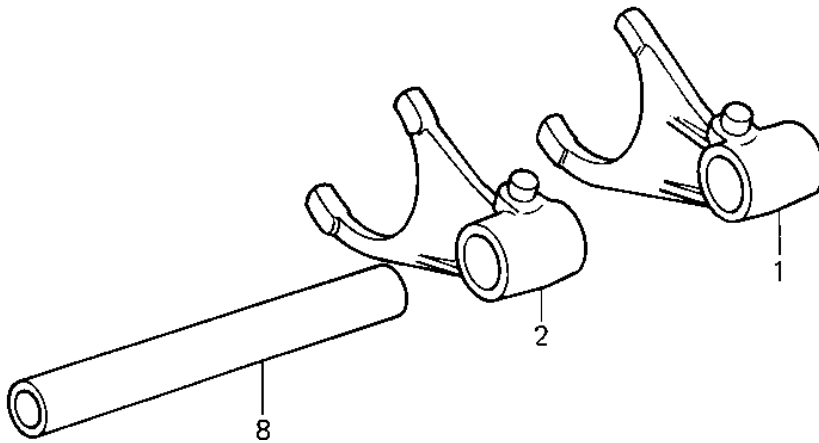

1981 KX420 PARTS DIAGRAM

GEAR CHANGE DRUM & FORKS

Ref. Gear Change Mechanism

1981 KX420 PARTS LIST

GEAR CHANGE DRUM & FORKS

ITEM NAME	PART NUMBER	QUANTITY
FORK,SHIFT,LOW (Ref # 1)	13140-1023	
FORK,SHIFT,2ND&3RD (Ref # 2)	13140-1024	
FORK,SHIFT,4TH&TOP (Ref # 3)	13140-1025	
DRUM ASSY,CHANGE (Ref # 4)	13239-1023	
HOLDER,CHANGE DRUM (Ref # 5)	13142-014	
SCREW PAN HEAD 6X14 (Ref # 6)	220B0614	
PIN,CHANGE DRUM (Ref # 7)	92043-1060	
ROD,SHIFT 93.7M/M (Ref # 8)	49047-1003	