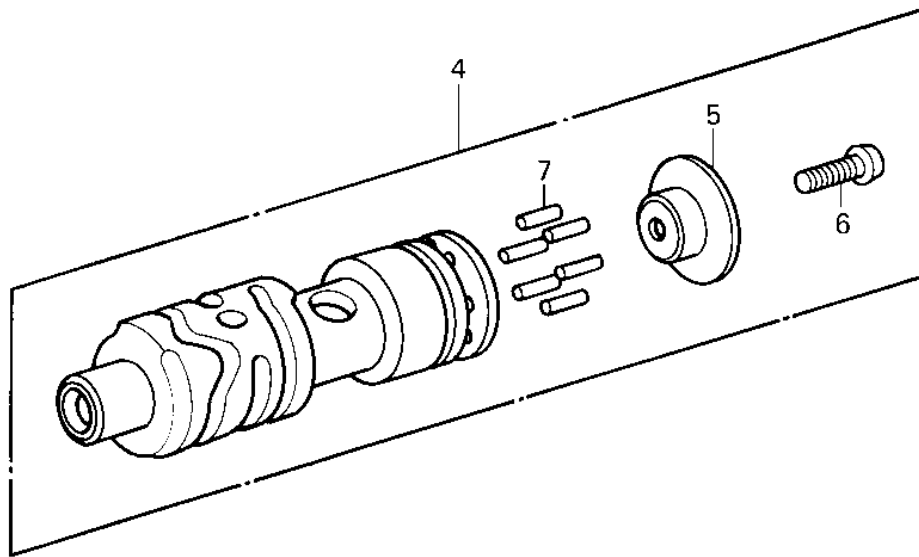

1981 KX420 PARTS DIAGRAM

GEAR CHANGE DRUM & FORKS

Ref. Gear Change Mechanism

1981 KX420 PARTS LIST

GEAR CHANGE DRUM & FORKS

ITEM NAME	PART NUMBER	QUANTITY
FORK,SHIFT,LOW (Ref # 1)	13140-1023	
FORK,SHIFT,2ND&3RD (Ref # 2)	13140-1024	
FORK,SHIFT,4TH&TOP (Ref # 3)	13140-1025	
DRUM ASSY,CHANGE (Ref # 4)	13239-1023	
HOLDER,CHANGE DRUM (Ref # 5)	13142-014	
SCREW PAN HEAD 6X14 (Ref # 6)	220B0614	
PIN,CHANGE DRUM (Ref # 7)	92043-1060	
ROD,SHIFT 93.7M/M (Ref # 8)	49047-1003	