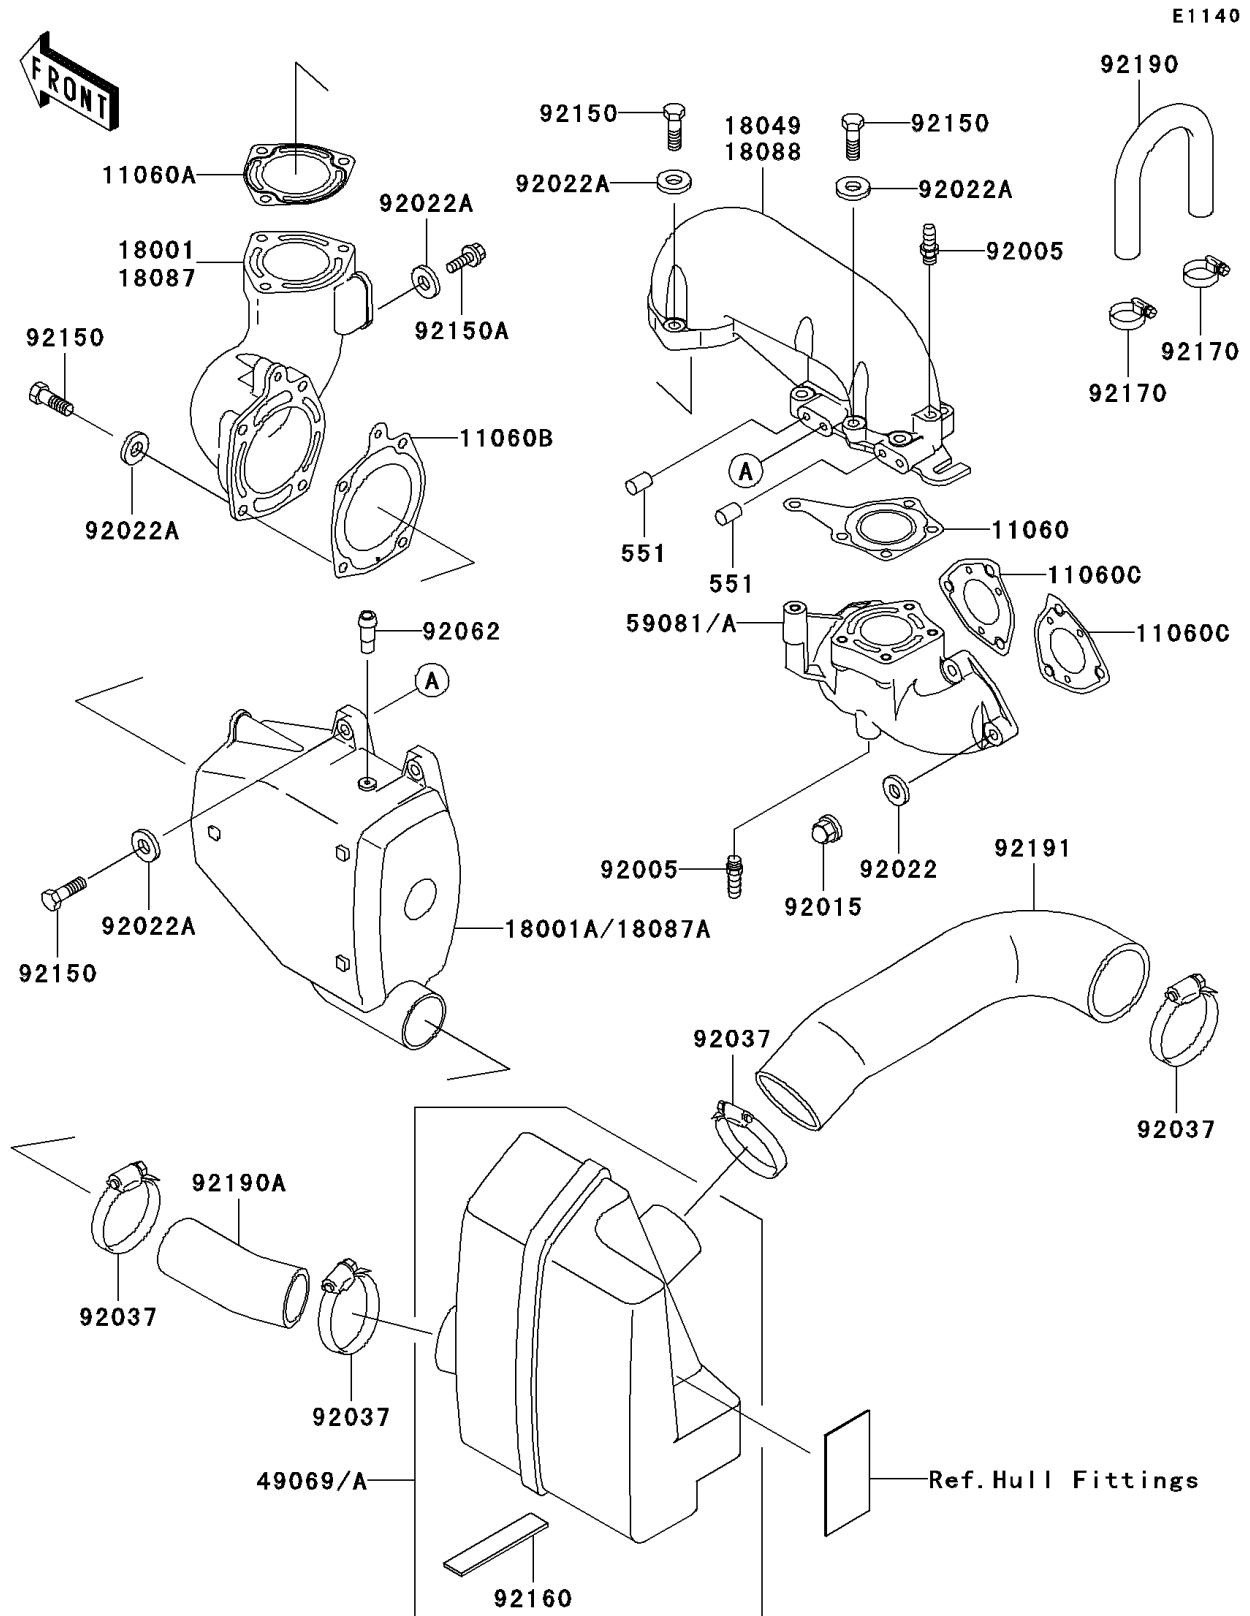

# 1998 SXI PRO PARTS DIAGRAM

Muffler(s)

# 1998 SXI PRO PARTS LIST

## Muffler(s)

ITEM NAME	PART NUMBER	QUANTITY
PIN-DOWEL (Ref # 551)	551R0812	2
GASKET,EXHAUST (Ref # 11060)	11060-3712	1
GASKET,MUFFLER,FR (Ref # 11060A)	11060-3713	1
GASKET,MUFFLER CHAMBER (Ref # 11060B)	11060-3714	1
GASKET,EXHAUST MANIFOLD (Ref # 11060C)	11060-3759	2
MUFFLER,FR (Ref # 18001)	18001-3764	1
MUFFLER (Ref # 18001A)	18001-3768	1
PIPE-EXHAUST (Ref # 18049)	18049-3762	1
MUFFLER-ASSY,WATER (Ref # 49069)	49069-3705	1
MANIFOLD-EXHAUST (Ref # 59081)	59081-3723	1
FITTING,HOSE (Ref # 92005)	92005-3712	2
NUT,CAP,8MM (Ref # 92015)	92015-1371	6
WASHER,8.2X18X1.5 (Ref # 92022)	92022-1964	6
WASHER,8.2X18X1.5 (Ref # 92022A)	92022-3743	16
CLAMP (Ref # 92037)	92037-3009	4
NOZZLE (Ref # 92062)	92062-3705	1
BOLT,8X35 (Ref # 92150)	92150-3833	14
BOLT,8X16 (Ref # 92150A)	92150-3846	2
DAMPER (Ref # 92160)	92160-3793	1
CLAMP (Ref # 92170)	92170-3718	2
TUBE,HEAD-EXHAUST PIPE (Ref # 92190)	92190-3829	1
TUBE,CHAMBER-WATER MUFFLER (Ref # 92190A)	92190-3919	1
TUBE,WATER MUFFLER-BULKHEAD (Ref # 92191)	92191-3721	1