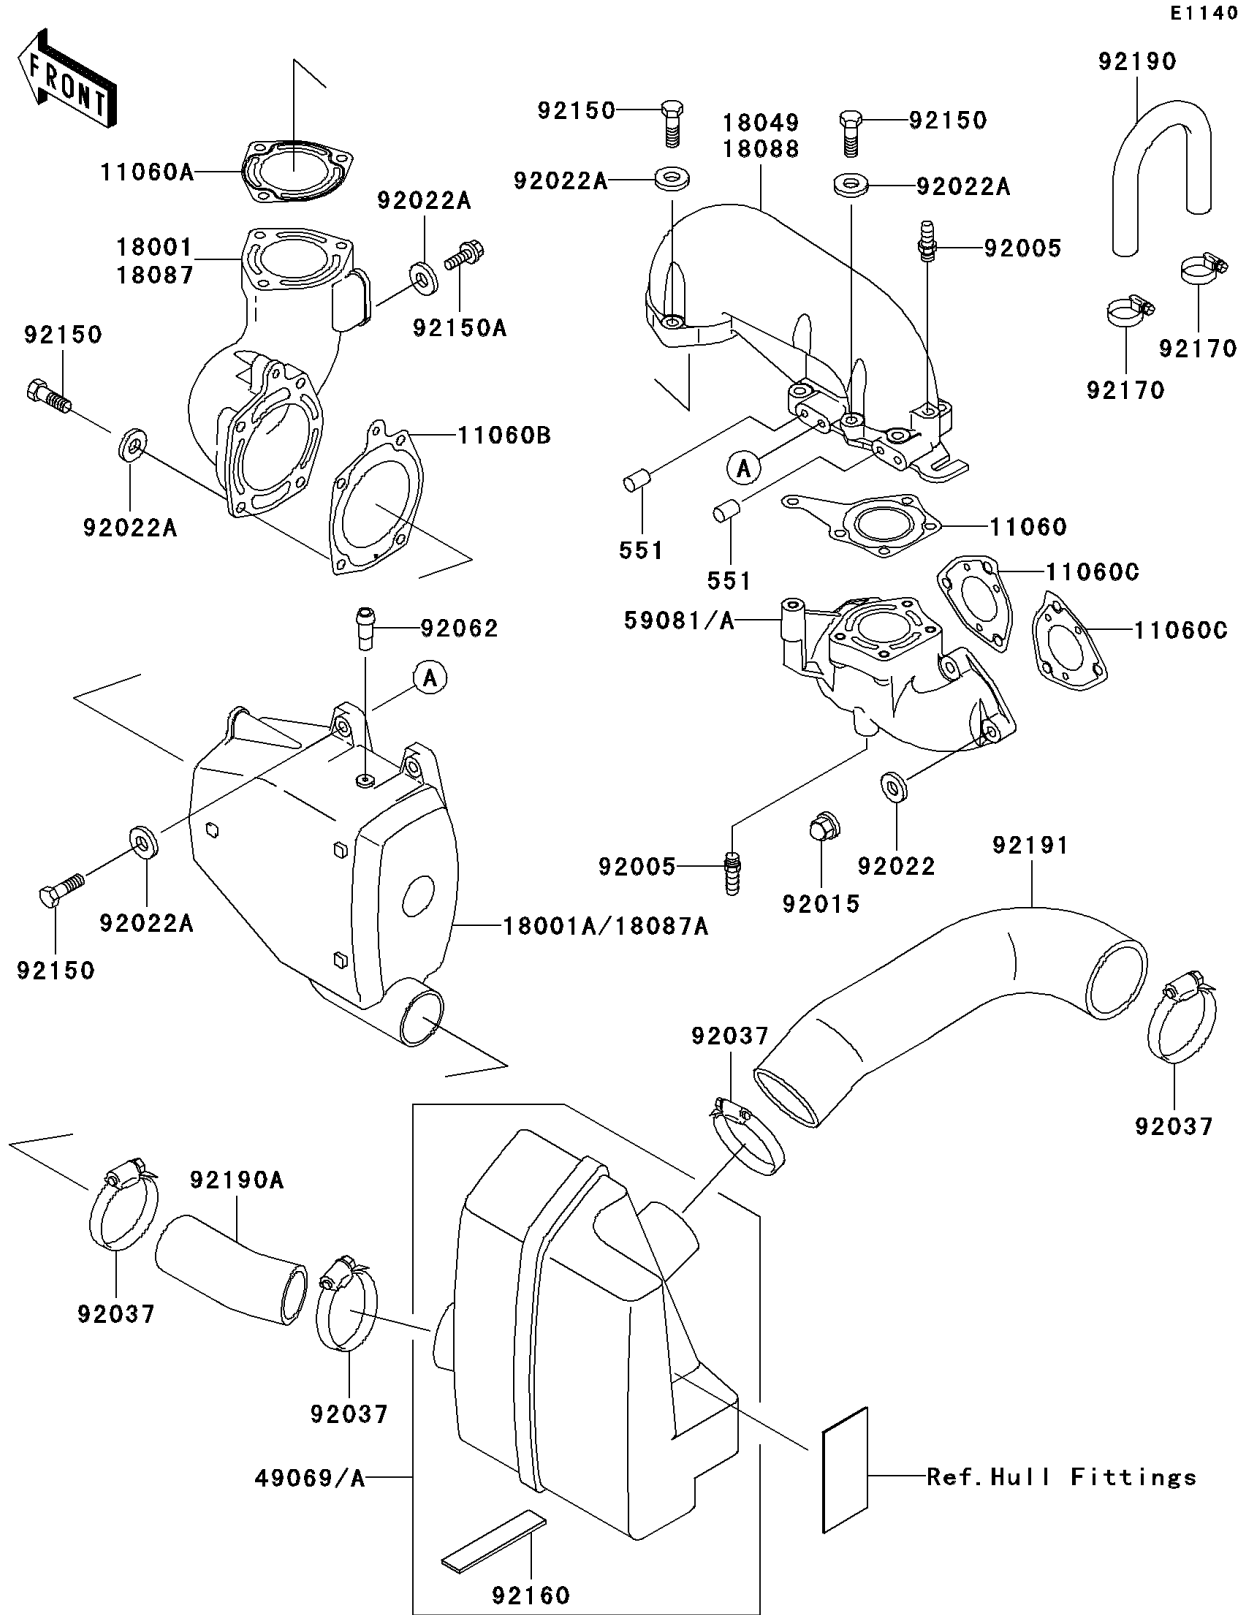

2000 SXI PRO PARTS DIAGRAM

Muffler(s)

2000 SXI PRO PARTS LIST

Muffler(s)

ITEM NAME	PART NUMBER	QUANTITY
PIN-DOWEL (Ref # 551)	551R0812	2
GASKET,EXHAUST (Ref # 11060)	11060-3712	1
GASKET,MUFFLER,FR (Ref # 11060A)	11060-3713	1
GASKET,MUFFLER CHAMBER (Ref # 11060B)	11060-3714	1
GASKET,EXHAUST MANIFOLD (Ref # 11060C)	11060-3759	2
MUFFLER,FR (Ref # 18001)	18001-3764	1
MUFFLER (Ref # 18001A)	18001-3768	1
PIPE-EXHAUST (Ref # 18049)	18049-3762	1
MUFFLER-ASSY,WATER (Ref # 49069A)	49069-3706	1
MANIFOLD-EXHAUST (Ref # 59081)	59081-3723	1
FITTING,HOSE (Ref # 92005)	92005-3712	2
NUT,CAP,8MM (Ref # 92015)	92015-1371	6
WASHER,8.2X18X1.5 (Ref # 92022)	92022-1964	6
WASHER,8.2X18X1.5 (Ref # 92022A)	92022-3743	16
CLAMP (Ref # 92037)	92037-3009	4
NOZZLE (Ref # 92062)	92062-3705	1
BOLT,8X35 (Ref # 92150)	92150-3833	14
BOLT,8X16 (Ref # 92150A)	92150-3846	2
DAMPER (Ref # 92160)	92160-3793	1
CLAMP (Ref # 92170)	92170-3718	2
TUBE,HEAD-EXHAUST PIPE (Ref # 92190)	92190-3829	1
TUBE,CHAMBER-WATER MUFFLER (Ref # 92190A)	92190-3919	1
TUBE,WATER MUFFLER-BULKHEAD (Ref # 92191)	92191-3721	1