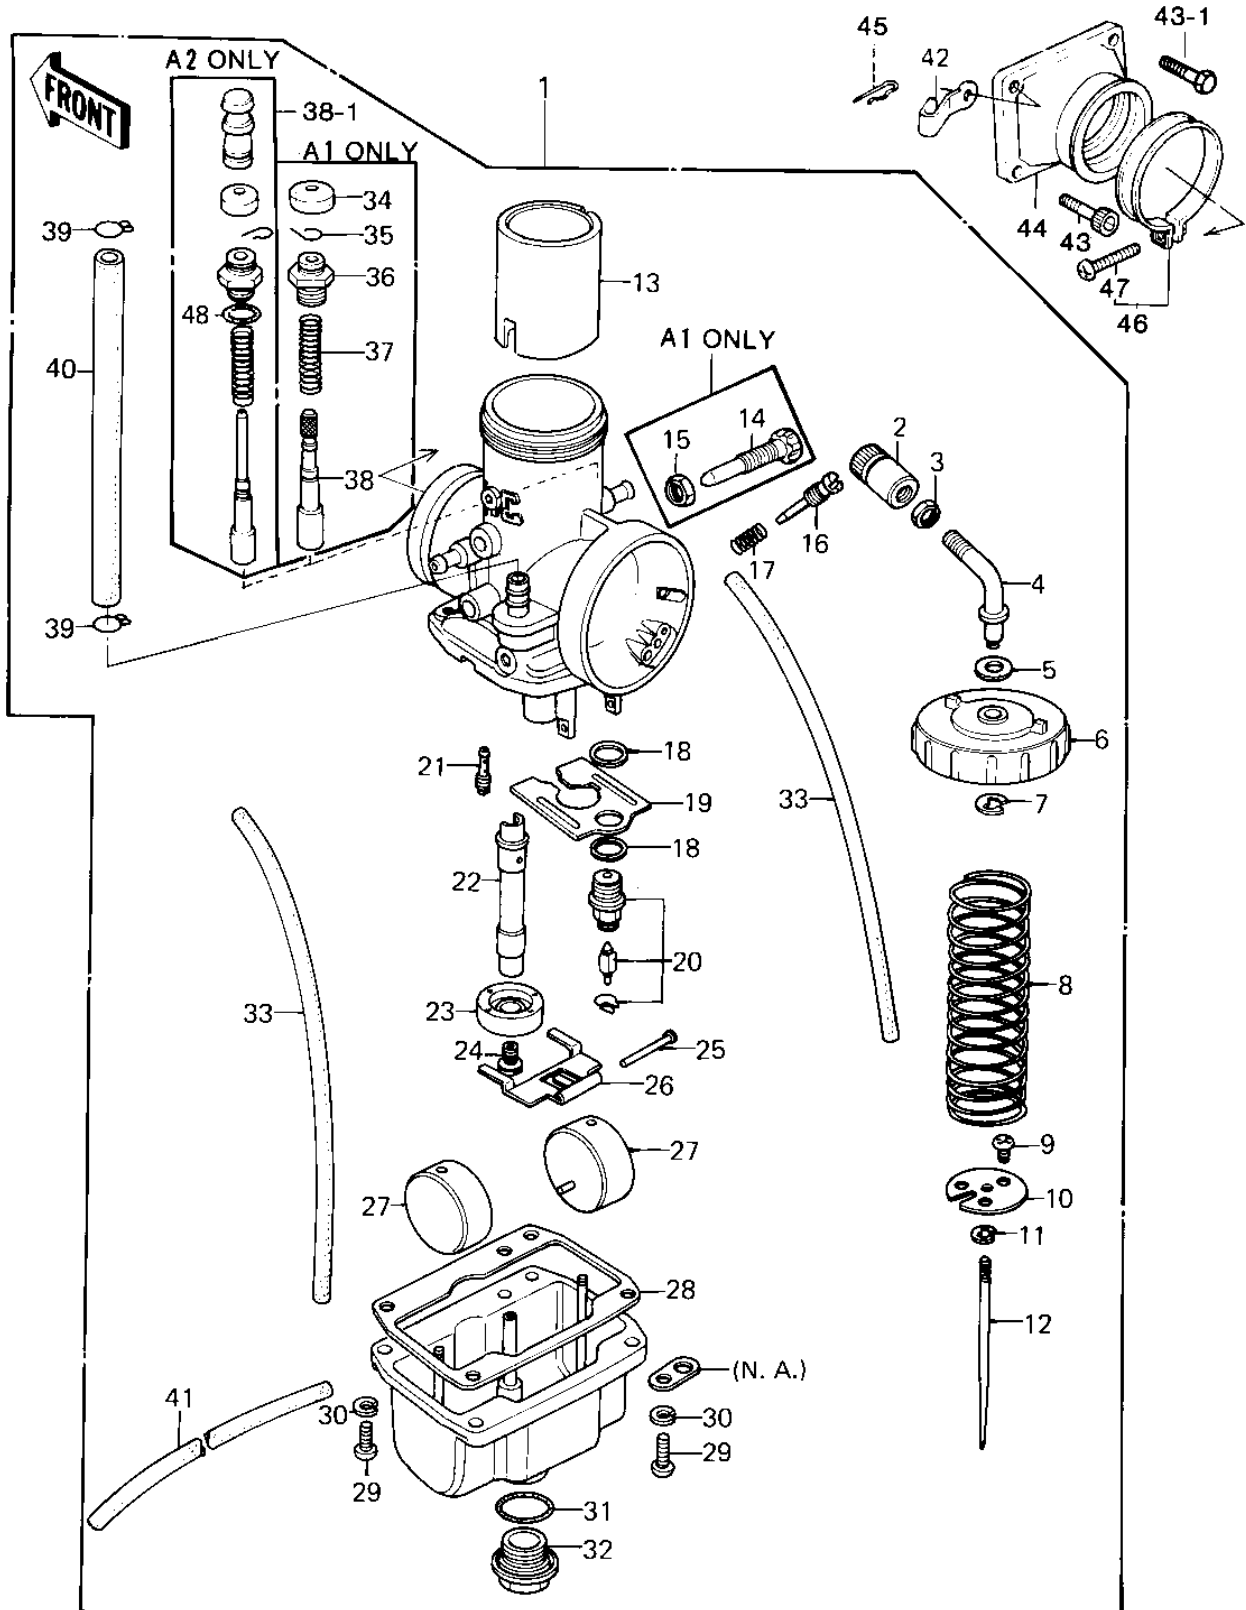

1980 KX420 PARTS DIAGRAM

CARBURETOR

1980 KX420 PARTS LIST

CARBURETOR

ITEM NAME	PART NUMBER	QUANTITY
CARBURETOR ASSY (Ref # 1)	16001-1245	1
ADJUSTER,CABLE (Ref # 2)	16002-1006	1
NUT CABLE ADJUST LOCK (Ref # 3)	16003-004	1
GUIDE,CABLE (Ref # 4)	13070-1014	1
GASKET,CABLE GUIDE (Ref # 5)	11009-1191	1
TOP,MIXING CHAMBER (Ref # 6)	16004-1010	1
CIRCLIP,CABLE GUIDE (Ref # 7)	16008-011	1
SPRING-THROTTLE VALVE (Ref # 8)	16006-016	1
SCREW,4X5 (Ref # 9)	92009-1037	1
SEAT,THROTTLE VALVE (Ref # 10)	16007-1007	1
CIRCLIP (Ref # 11)	16008-010	1
JET NEEDLE,6F31 (Ref # 12)	16009-1059	1
VALVE,THROTTLE,CA3.0 (Ref # 13)	16025-1011	1
SCREW,THROT VLV ADJST (Ref # 14)	16021-1030	1
NUT-CABLE ADJUST LOCK (Ref # 15)	16003-006	1
SCREW (Ref # 16)	16014-006	1
SPRING-THR STOP SCREW (Ref # 17)	16022-007	1
GASKET,FLOAT VALVE (Ref # 18)	11009-1076	2
BAFFLE-CARB (Ref # 19)	16038-019	2
FLOAT VALVE ASSY (Ref # 20)	16030-020	1
JET-PILOT NO 35 (Ref # 21)	92064-023	1
NEEDLE JET,R-6 (Ref # 22)	16017-1056	1
HOLDER,NEEDLE JET (Ref # 23)	16065-1015	1
MAIN JET,#165R (Ref # 24)	92063-1020	1
MAIN JET,#160R (Ref # 24)	92063-1018	(1
MAIN JET,#162.5R (Ref # 24)	92063-1019	(1
MAIN JET,#167.5R (Ref # 24)	92063-1021	(1
MAIN JET,#170R (Ref # 24)	92063-1022	(1
PIN,FLOAT (Ref # 25)	16032-008	1