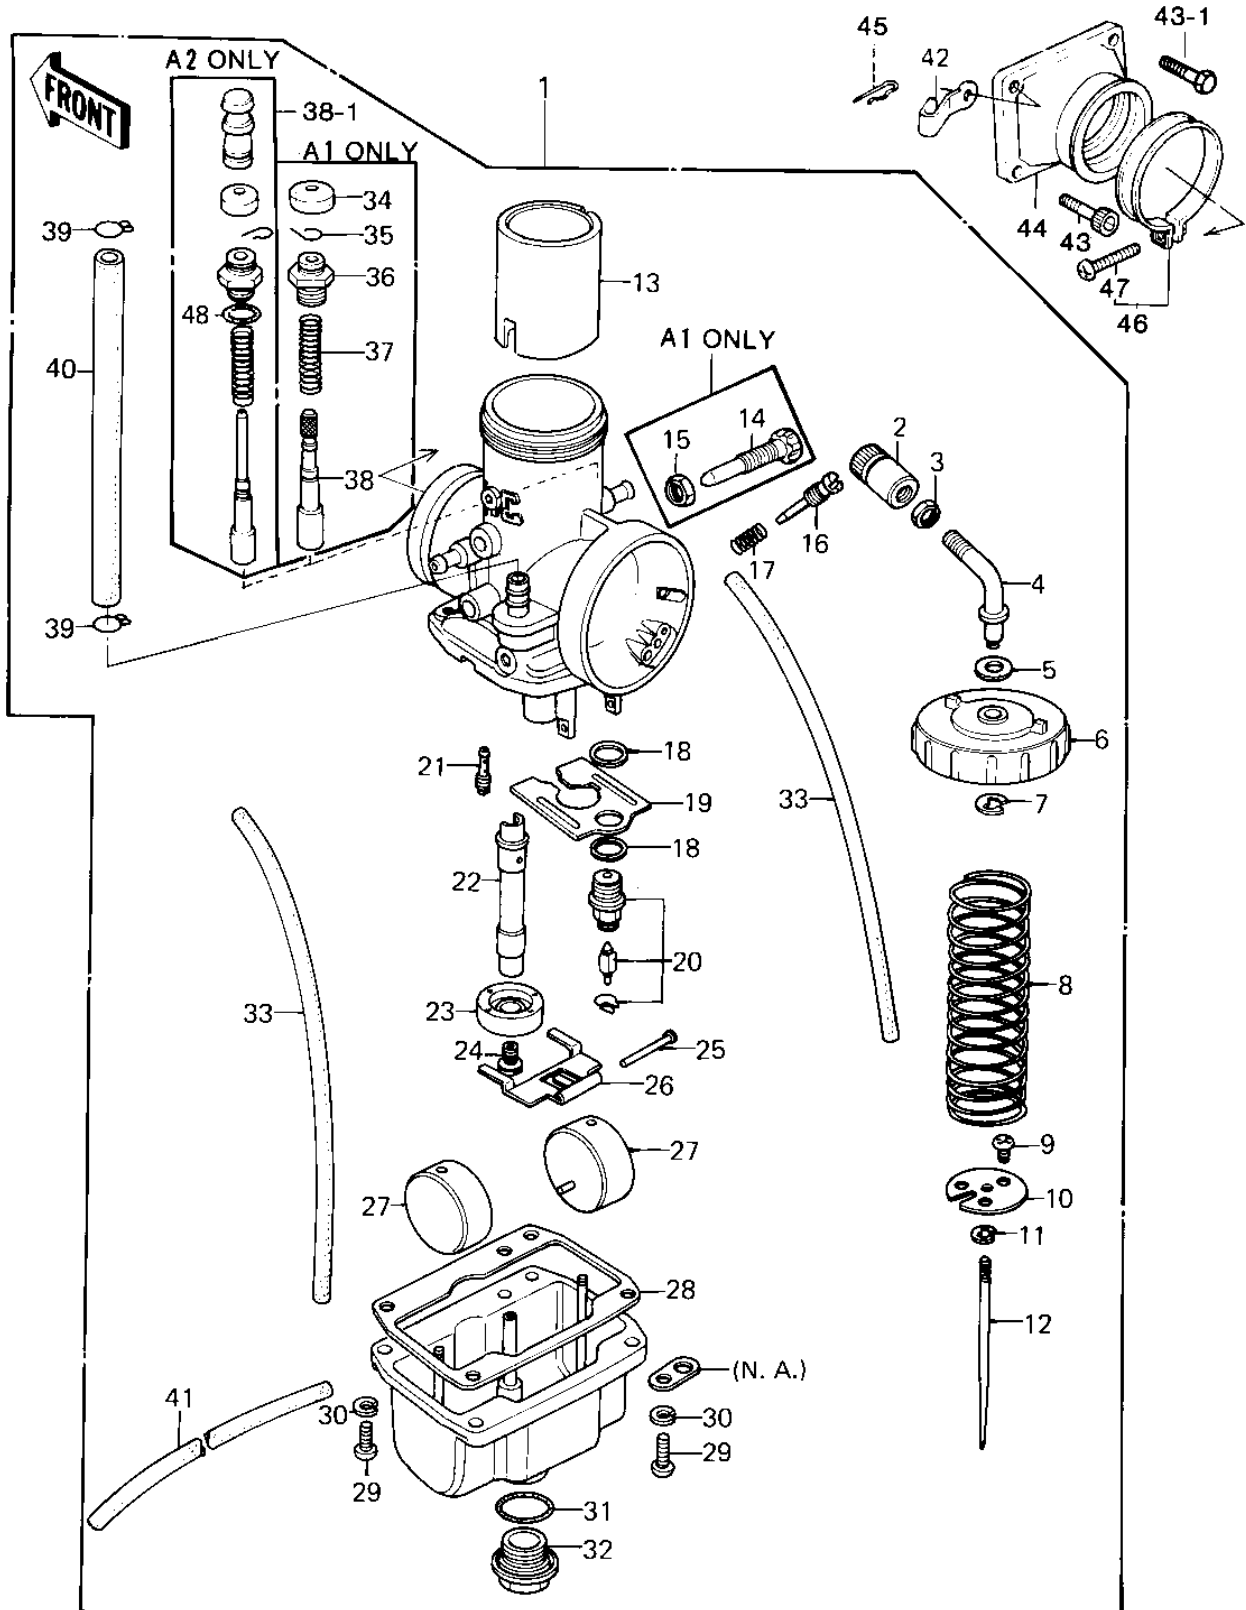

# 1981 KX420 PARTS DIAGRAM

CARBURETOR

# 1981 KX420 PARTS LIST

## CARBURETOR

ITEM NAME	PART NUMBER	QUANTITY
CARBURETOR ASSY (Ref # 1)	16001-1390	1
ADJUSTER,CABLE (Ref # 2)	16002-1006	1
NUT CABLE ADJUST LOCK (Ref # 3)	16003-004	1
GUIDE,CABLE (Ref # 4)	13070-1014	1
GASKET,CABLE GUIDE (Ref # 5)	11009-1191	1
TOP,MIXING CHAMBER (Ref # 6)	16004-1010	1
CIRCLIP,CABLE GUIDE (Ref # 7)	16008-011	1
SPRING-THROTTLE VALVE (Ref # 8)	16006-016	1
SCREW,4X5 (Ref # 9)	92009-1037	1
SEAT,THROTTLE VALVE (Ref # 10)	16007-1007	1
CIRCLIP (Ref # 11)	16008-010	1
JET NEEDLE,6FL28 (Ref # 12)	16009-1033	1
VALVE,THROTTLE,CA,3.0 (Ref # 13)	16025-1053	1
SCREW (Ref # 16)	16014-006	1
SPRING-THR STOP SCREW (Ref # 17)	16022-007	1
GASKET,FLOAT VALVE (Ref # 18)	11009-1076	2
BAFFLE-CARB (Ref # 19)	16038-019	2
FLOAT VALVE ASSY (Ref # 20)	16030-020	1
JET-PILOT NO 35 (Ref # 21)	92064-023	1
NEEDLE JET,R-8 (Ref # 22)	16017-1082	1
HOLDER-CARBURETOR (Ref # 23)	16065-1052	1
MAIN JET,#170R (Ref # 24)	92063-1022	(1
MAIN JET,#175R (Ref # 24)	92063-1039	1
MAIN JET,#180 (Ref # 24)	92063-1099	(1
MAIN JET,#177-5R (Ref # 24)	92063-1040	(1
MAIN JET,#170R (Ref # 24)	92063-1022	(1
PIN,FLOAT (Ref # 25)	16032-008	1
ARM,FLOAT (Ref # 26)	16055-009	1
FLOAT (Ref # 27)	16031-029	2

## CARBURETOR

ITEM NAME	PART NUMBER	QUANTITY
GASKET,FLOAT CHAMBER (Ref # 28)	16019-028	1
UNAVAILABLE IN PRICE BOOK (Ref # 29)	214B0516A	4
WASHER SPRING 5MM (Ref # 30)	461F0500	4
GASKET-COVER (Ref # 31)	16038-009	1
COVER,MAIN JET (Ref # 32)	16049-006	1
TUBE,3.5X6.5X410 (Ref # 33)	92059-1142	2
PLUNGER,STARTER (Ref # 38-1)	16016-1026	1
CLAMP,CARB CONECT HOS (Ref # 39)	92037-056	2
HOSE,FUEL,6.5OX11.5O (Ref # 40)	92059-1026	1
TUBE,3.5X6.5X290,BRTH (Ref # 41)	92059-1017	1
CLAMP CABLE (Ref # 42)	92037-016	1
BOLT,FLANGED,6X20 (Ref # 43-1)	130G0620	4
HOLDER,CARBURETOR (Ref # 44)	16065-1005	1
CIRCLIP (Ref # 45)	92036-018	1
CLAMP,CARBURETOR HLDR (Ref # 46)	92037-116	1
SCREW-PAN-CROS (Ref # 47)	220B0535	1
"O" RING,9MM (Ref # 48)	670B1509	1