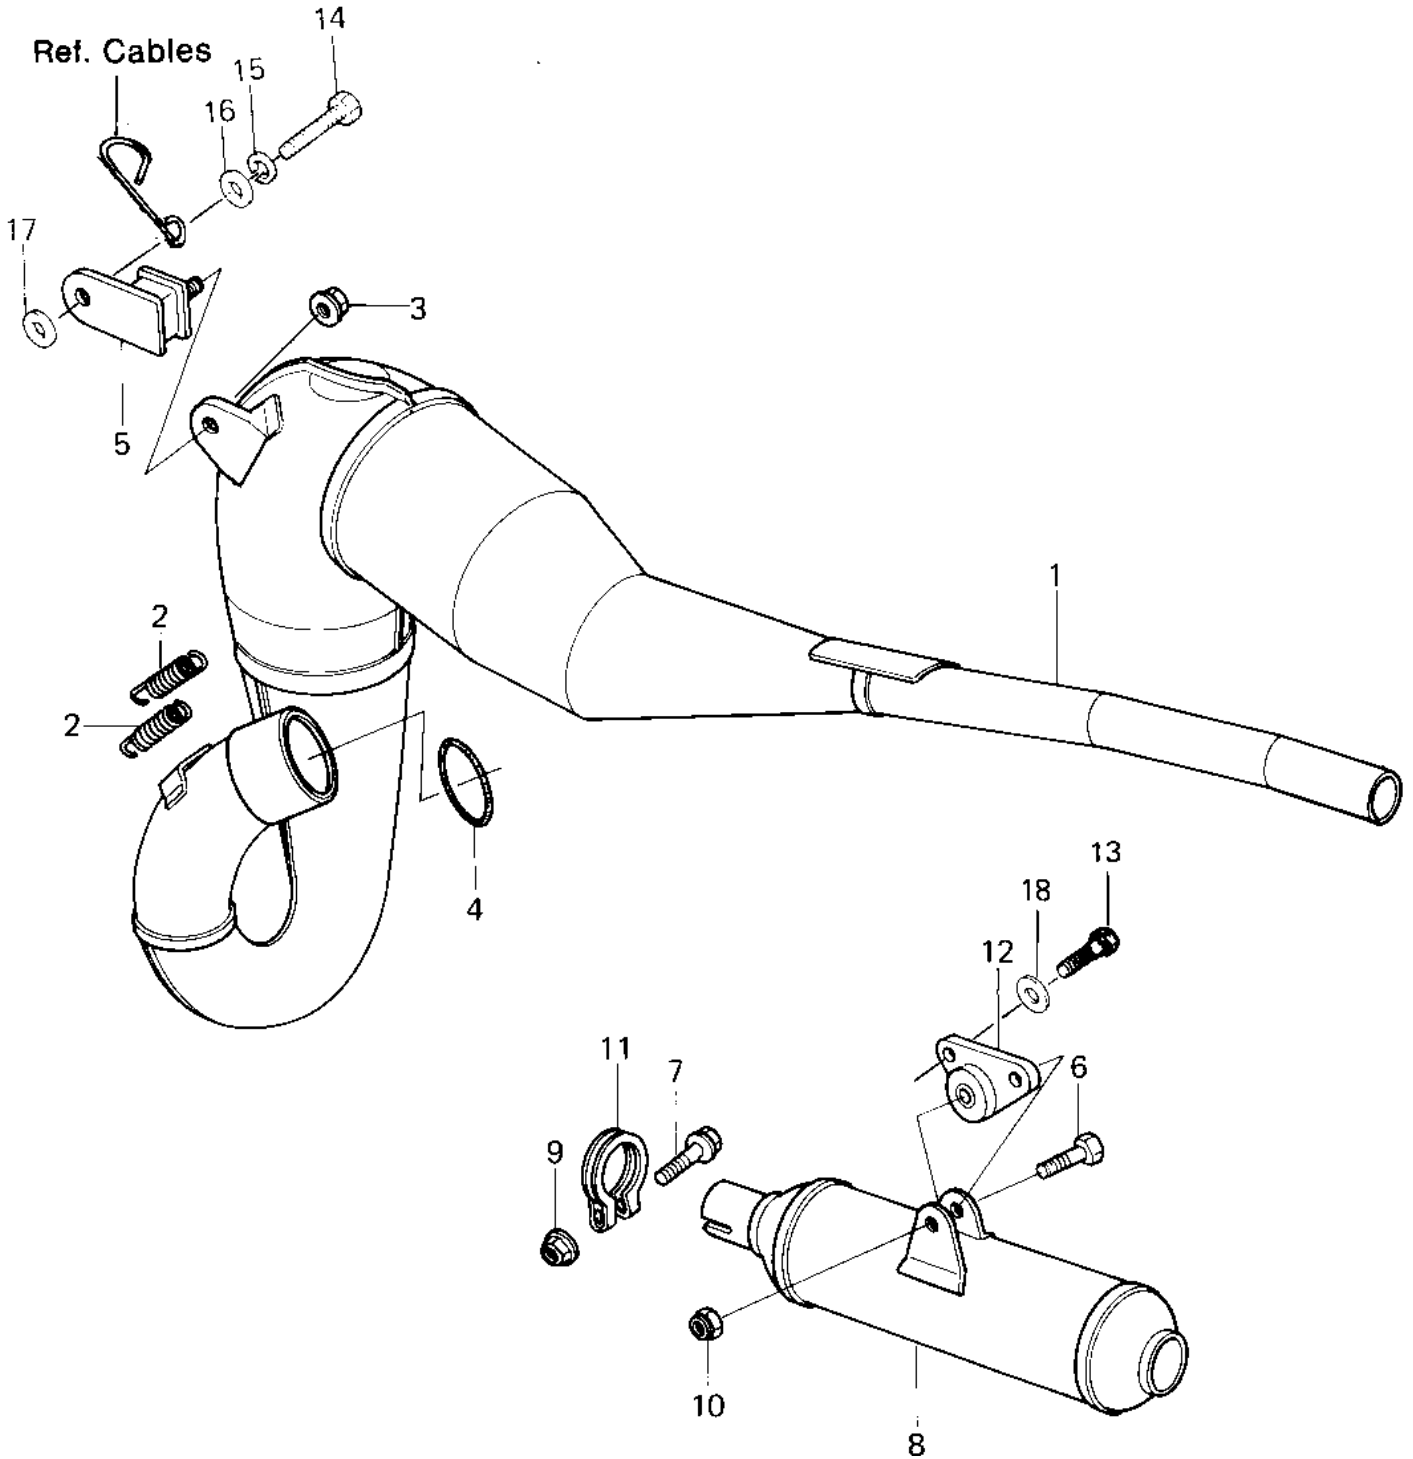

# 1980 KX420 PARTS DIAGRAM

MUFFLER

# 1980 KX420 PARTS LIST

## MUFFLER

ITEM NAME	PART NUMBER	QUANTITY
BODY,MUFFLER,F.BLACK (Ref # 1)	18001-1103	1
SPRING-CONNECTOR (Ref # 2)	18071-003	2
NUT,8M/M (Ref # 3)	92015-1014	1
NUT,LOCK,8MM (Ref # 3)	92015-1124	1
"0" RING,55MM,MUFFLER (Ref # 4)	92055-1057	1
DAMPER,MUFFLER FITING (Ref # 5)	92075-1060	1
BOLT-UPSET (Ref # 6)	112G0625	1
BOLT,FLANGED,6X25 (Ref # 7)	130G0625	1
MUFFLER ASSY,F.BLACK (Ref # 8)	18001-1104	1
NUT-6MM (Ref # 9)	92015-1078	1
NUT (Ref # 10)	92019-008	1
CLAMP,MUFFLER (Ref # 11)	92037-1280	1
DAMPER RUBBER (Ref # 12)	92075-1046	1
BOLT-UPSET,6X16 (Ref # 13)	112G0616	2
BOLT-SMALL-UPSET 8X25 (Ref # 14)	115G0825	1
WASHER SPRING 8MM (Ref # 15)	461F0800	1
WASHER PLAIN 8MM (Ref # 16)	411B0800	1
WASHER,8.5X20X1.6 (Ref # 17)	92022-1561	1
WASHER PLAIN 6MM (Ref # 18)	411B0600	2