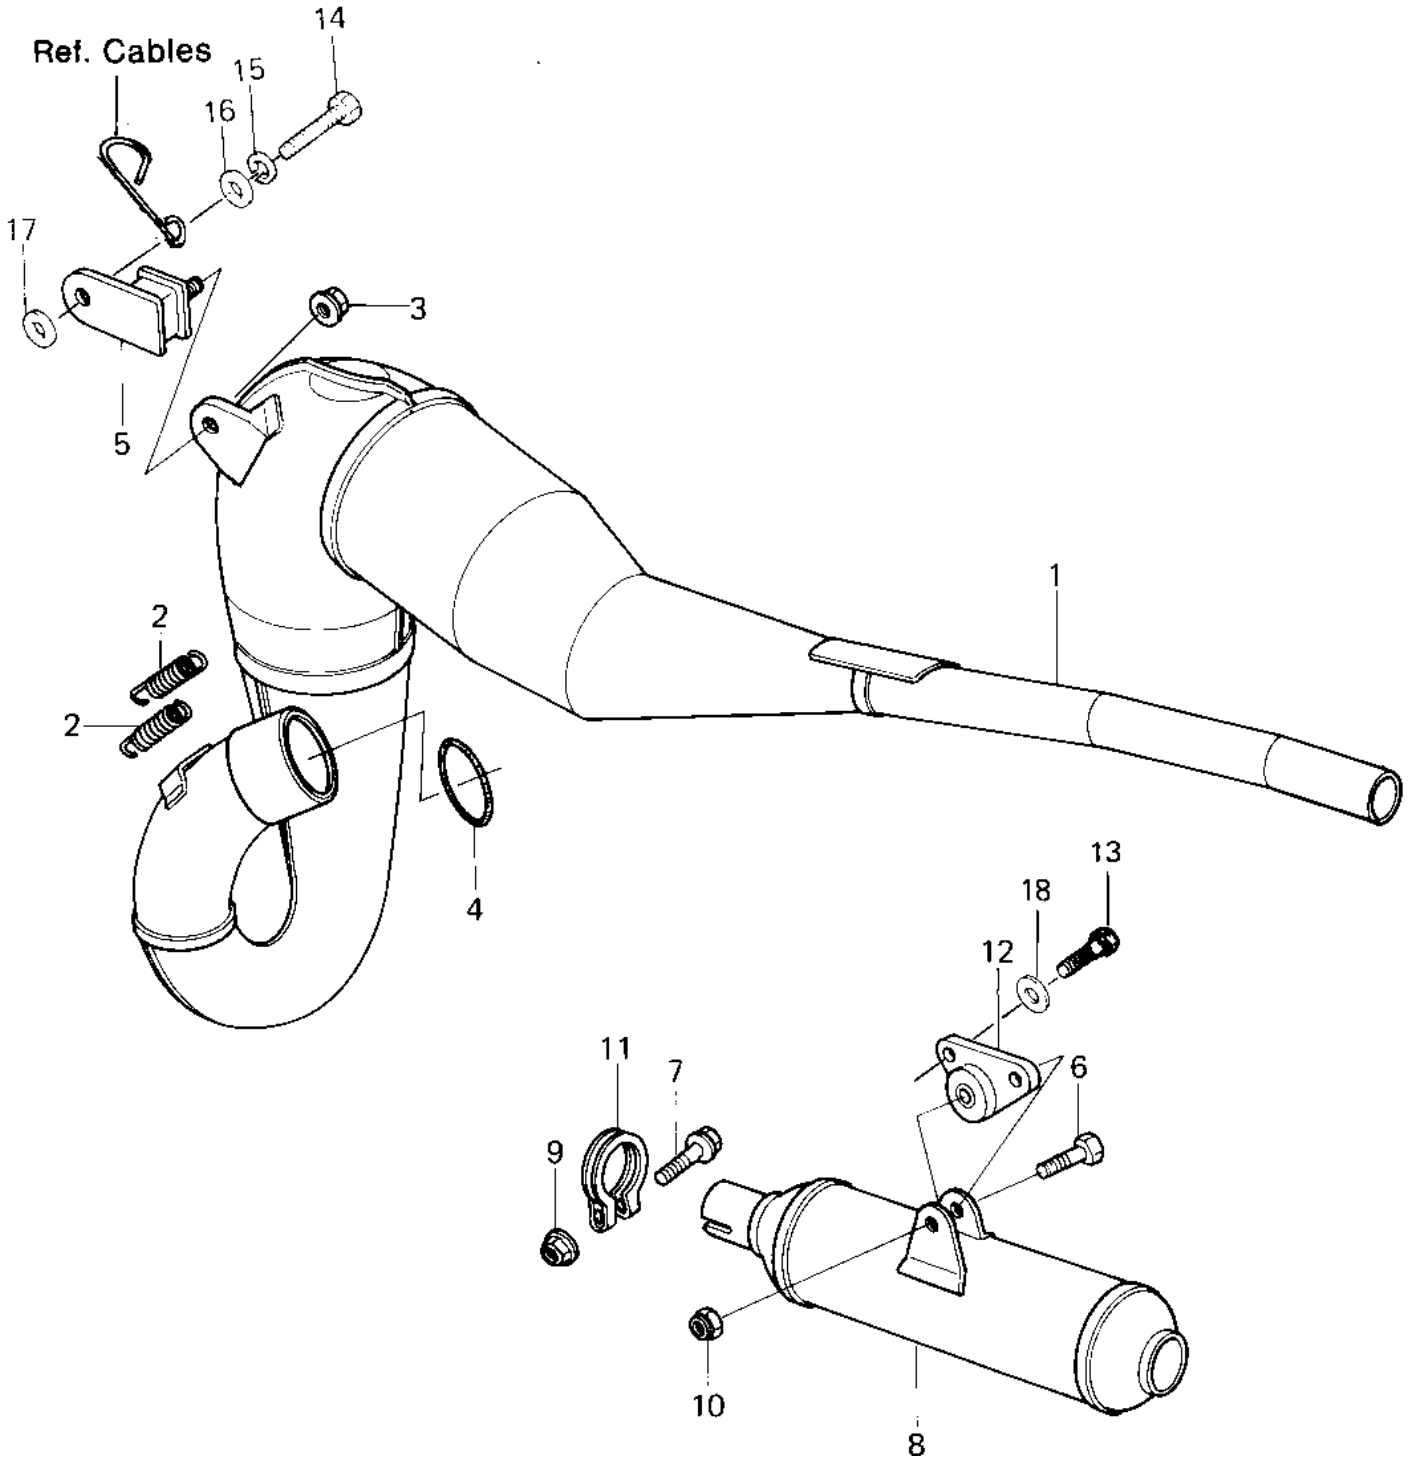

# 1981 KX420 PARTS DIAGRAM

MUFFLER

# 1981 KX420 PARTS LIST

## MUFFLER

| ITEM NAME                        | PART NUMBER | QUANTITY |
|----------------------------------|-------------|----------|
| BODY,MUFFLER,F.BLACK (Ref # 1)   | 18001-1103  | 1        |
| SPRING-CONNECTOR (Ref # 2)       | 18071-003   | 1        |
| NUT,8M/M (Ref # 3)               | 92015-1014  | 1        |
| NUT,LOCK,8MM (Ref # 3)           | 92015-1124  | 1        |
| "0" RING,55MM,MUFFLER (Ref # 4)  | 92055-1057  | 1        |
| DAMPER,MUFFLER FITING (Ref # 5)  | 92075-1060  | 1        |
| BOLT-UPSET (Ref # 6)             | 112G0625    | 1        |
| BOLT,FLANGED,6X25 (Ref # 7)      | 130G0625    | 1        |
| MUFFLER ASSY,F.BLACK (Ref # 8)   | 18001-1104  | 1        |
| NUT-6MM (Ref # 9)                | 92015-1078  | 1        |
| NUT (Ref # 10)                   | 92019-008   | 1        |
| CLAMP,MUFFLER (Ref # 11)         | 92037-1280  | 1        |
| DAMPER RUBBER (Ref # 12)         | 92075-1046  | 1        |
| BOLT-UPSET,6X16 (Ref # 13)       | 112G0616    | 1        |
| BOLT-SMALL-UPSET 8X25 (Ref # 14) | 115G0825    | 1        |
| WASHER SPRING 8MM (Ref # 15)     | 461F0800    | 1        |
| WASHER PLAIN 8MM (Ref # 16)      | 411B0800    | 1        |
| WASHER,8.5X20X1.6 (Ref # 17)     | 92022-1561  | 1        |
| WASHER PLAIN 6MM (Ref # 18)      | 411B0600    | 1        |