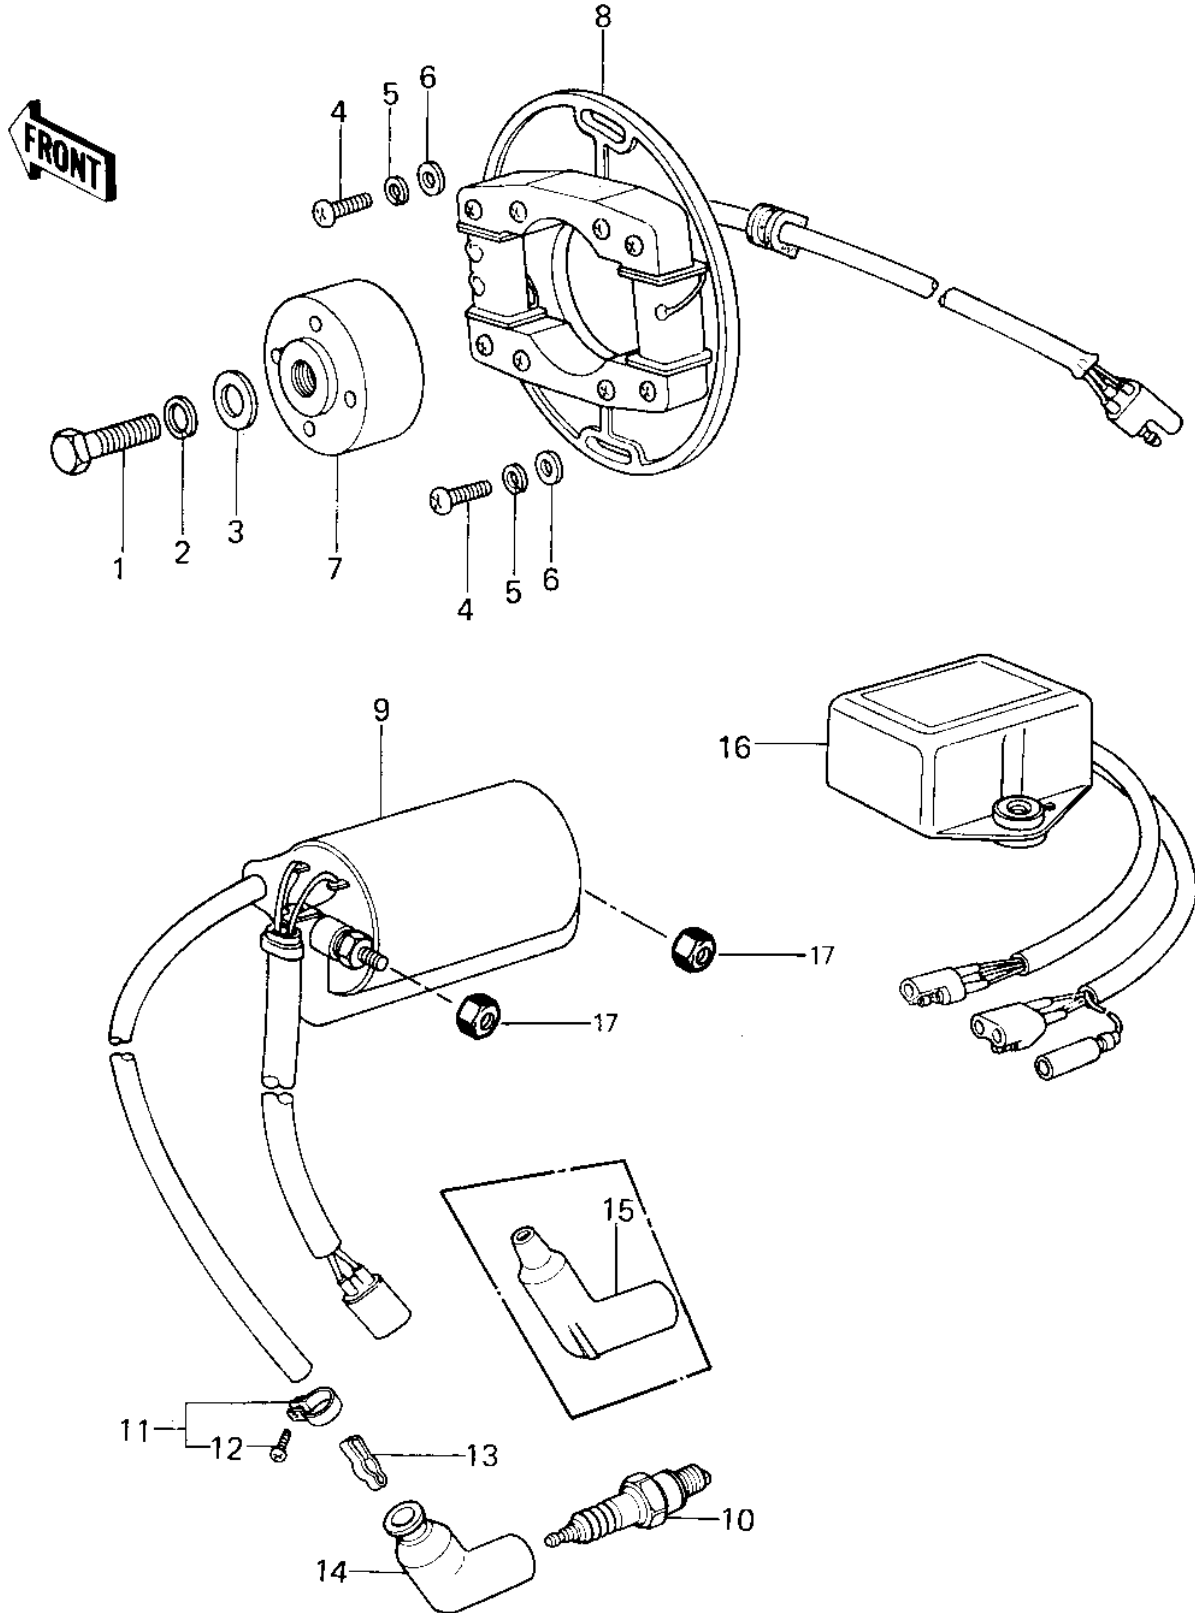

1980 KX420 PARTS DIAGRAM

IGNITION

1980 KX420 PARTS LIST

IGNITION

ITEM NAME	PART NUMBER	QUANTITY
BOLT (Ref # 1)	92001-1578	1
BOLT,8X40 (Ref # 1)	115G0840	1
WASHER SPRING 8MM (Ref # 2)	461F0800	1
WASHER,PLAIN,8MM (Ref # 3)	92022-276	1
SCREW PAN HEAD 6X25 (Ref # 4)	220B0625	2
WASHER SPRING 6MM (Ref # 5)	461F0600	2
WASHER PLAIN 6MM (Ref # 6)	410B0600	2
ROTOR,MAGNETO (Ref # 7)	21007-026	1
STATOR ASSY (Ref # 8)	21003-1010	1
COIL,IGNITION (Ref # 9)	21121-1007	1
SPARK PLUG B9EV (Ref # 10)	B9EV	1
SPARK PLUG BR9EV (Ref # 10)	92070-3002	1
CLAMP,SPARK PLUG CAP (Ref # 11)	92037-1173	1
SCREW-PAN-CROS (Ref # 12)	220B0310	1
TERMINAL,PLUG CAP (Ref # 13)	21169-001	1
CAP,SPARK PLUG (Ref # 14)	21130-1006	1
CAP ASSY,SPARK PLUG (Ref # 15)	21160-1009	1
IGNITION UNIT (Ref # 16)	21119-1001	1
NUT (Ref # 17)	92019-008	2