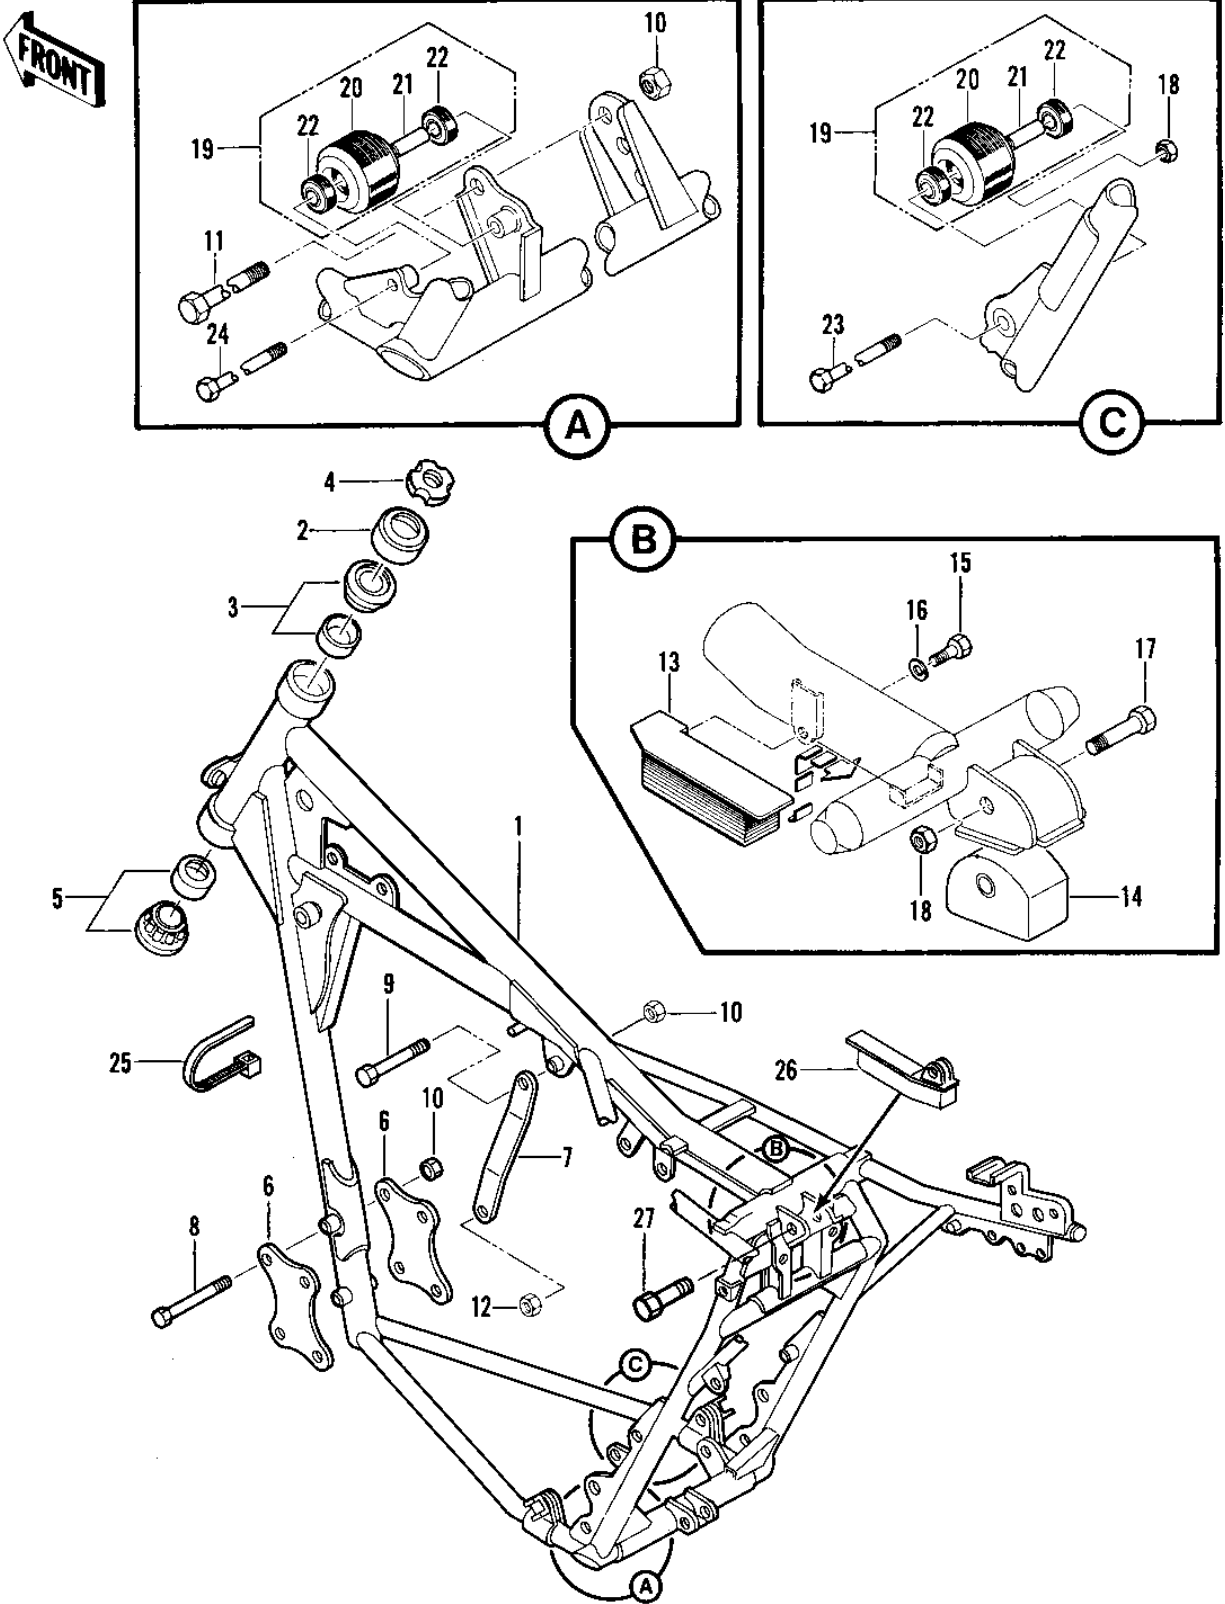

1981 KX420 PARTS DIAGRAM

FRAME/FRAME FITTINGS (KX420-A1)

1981 KX420 PARTS LIST

FRAME/FRAME FITTINGS (KX420-A1)

ITEM NAME	PART NUMBER	QUANTITY
FRAME (Ref # 1)	32002-1231	1
FRAME (Ref # 1)	32002-1231	1
CAP,STEERING STEM (Ref # 2)	46098-015	1
BEARING,STEERING STEM (Ref # 3)	92047-017	1
NUT (Ref # 4)	92015-1546	1
BEARING,ROLLER,32006 (Ref # 5)	92116-1008	1
BRACKET,ENGINE (Ref # 6)	32029-1116	1
BRACKET,ENGINE (Ref # 7)	32029-4010	1
BOLT HEX HEAD,10X66.5 (Ref # 8)	92001-1033	1
BOLT (Ref # 9)	92001-1412	1
NUT,LOCK,10MM (Ref # 10)	92019-021	1
BOLT,HEX HEAD,10X127 (Ref # 11)	92001-4001	1
NUT,10MM (Ref # 12)	92015-1415	1
DAMPER,REAR SHOCK (Ref # 13)	92075-1249	1
DAMPER UNITRAK (Ref # 14)	92075-4025	1
BOLT SMALL (Ref # 15)	114G0812	1
WASHER SPRING 8MM (Ref # 16)	461F0800	1
BOLT,8X40 (Ref # 17)	115G0840	1
NUT,LOCK,8MM (Ref # 18)	92015-1124	1
ROLLER,ASSY (Ref # 19)	92122-1013	1
ROLLER (Ref # 20)	92122-1014	1
ROLLER (Ref # 20)	92122-1014	1
COLLAR (Ref # 21)	92027-1081	1
BEARING,BALL (Ref # 22)	92045-1009	1
BEARING,BALL (Ref # 22)	92045-1009	1
BOLT-SMALL-UPSET,8X55 (Ref # 23)	115G0855	1
BOLT HEX HEAD 8X70 (Ref # 24)	114B0870	1
BAND (Ref # 25)	92072-3509	1
DAMPER,RUBBER (Ref # 26)	92075-1280	1