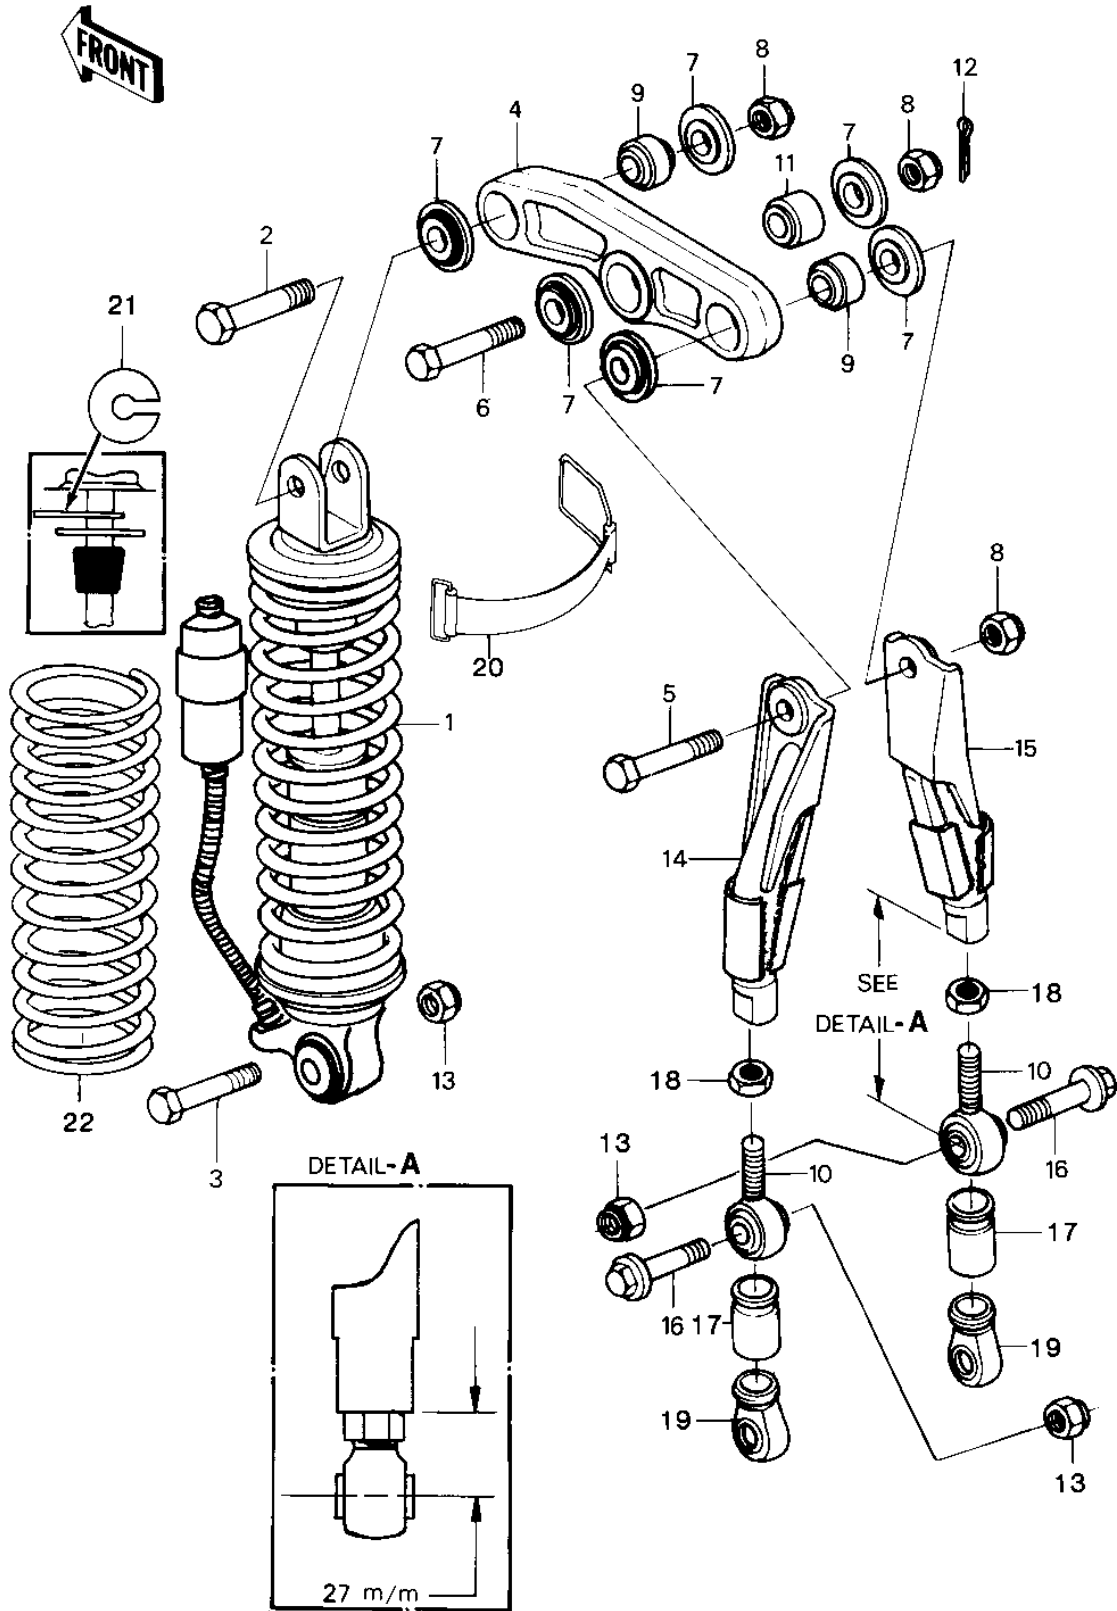

# 1981 KX420 PARTS DIAGRAM

REAR SUSPENSION/SHOCK ABSORBER (KX420-A1)

# 1981 KX420 PARTS LIST

## REAR SUSPENSION/SHOCK ABSORBER (KX420-A1)

| ITEM NAME                        | PART NUMBER | QUANTITY |
|----------------------------------|-------------|----------|
| SHOCK ABSBR RR (Ref # 1)         | 45014-1050  | 1        |
| BOLT,HEX HEAD,14X50 (Ref # 2)    | 92001-1317  | 1        |
| BOLT,HEX HEAD,12X55 (Ref # 3)    | 113P1255A   | 1        |
| ARM-SUSP (Ref # 4)               | 39007-1006  | 1        |
| BOLT,HEX HEAD,14X54 (Ref # 5)    | 92001-1295  | 1        |
| BOLT,HEX HEAD,14X60 (Ref # 6)    | 92001-1335  | 1        |
| CAP,SUSPENSION ARM (Ref # 7)     | 11012-1117  | 1        |
| NUT-LOCK,14MM (Ref # 8)          | 92019-011   | 1        |
| NUT-LOCK,14MM (Ref # 8)          | 92019-011   | 1        |
| JOINT,BALL,SUSPENSION (Ref # 9)  | 59266-1001  | 1        |
| JOINT,BALL,SUSPENSION (Ref # 10) | 59266-1002  | 1        |
| BUSHING,SUSPENSION AM (Ref # 11) | 92028-1087  | 1        |
| PIN COTTER 2.5X25 (Ref # 12)     | 550D2525    | 1        |
| NUT-LOCK,12MM (Ref # 13)         | 92019-009   | 1        |
| ROD,UNI-TRACK,LH (Ref # 14)      | 46102-1024  | 1        |
| ROD,UNI-TRACK,RH (Ref # 15)      | 46102-1025  | 1        |
| BOLT,HEX HEAD,12X48 (Ref # 16)   | 92001-1297  | 1        |
| BOOT,BALL JOINT (Ref # 17)       | 49006-1045  | 1        |
| NUT-HEX-FINE,12MM (Ref # 18)     | 315B1200    | 1        |
| BOOT,BALL JOINT (Ref # 19)       | 49006-1046  | 1        |
| BAND,FUEL TANK (Ref # 20)        | 92072-076   | 1        |
| SPACER (Ref # 21)                | 92026-4006  | 1        |
| SPRING, RR SHOCK STD (Ref # 22)  | 92081-1242  | 1        |
| SPRING,RR SHOCK,SOFTR (Ref # 22) | 92081-1293  | 1        |
| SPRING,RR SHOCK,HARDR (Ref # 22) | 92081-1294  | 1        |