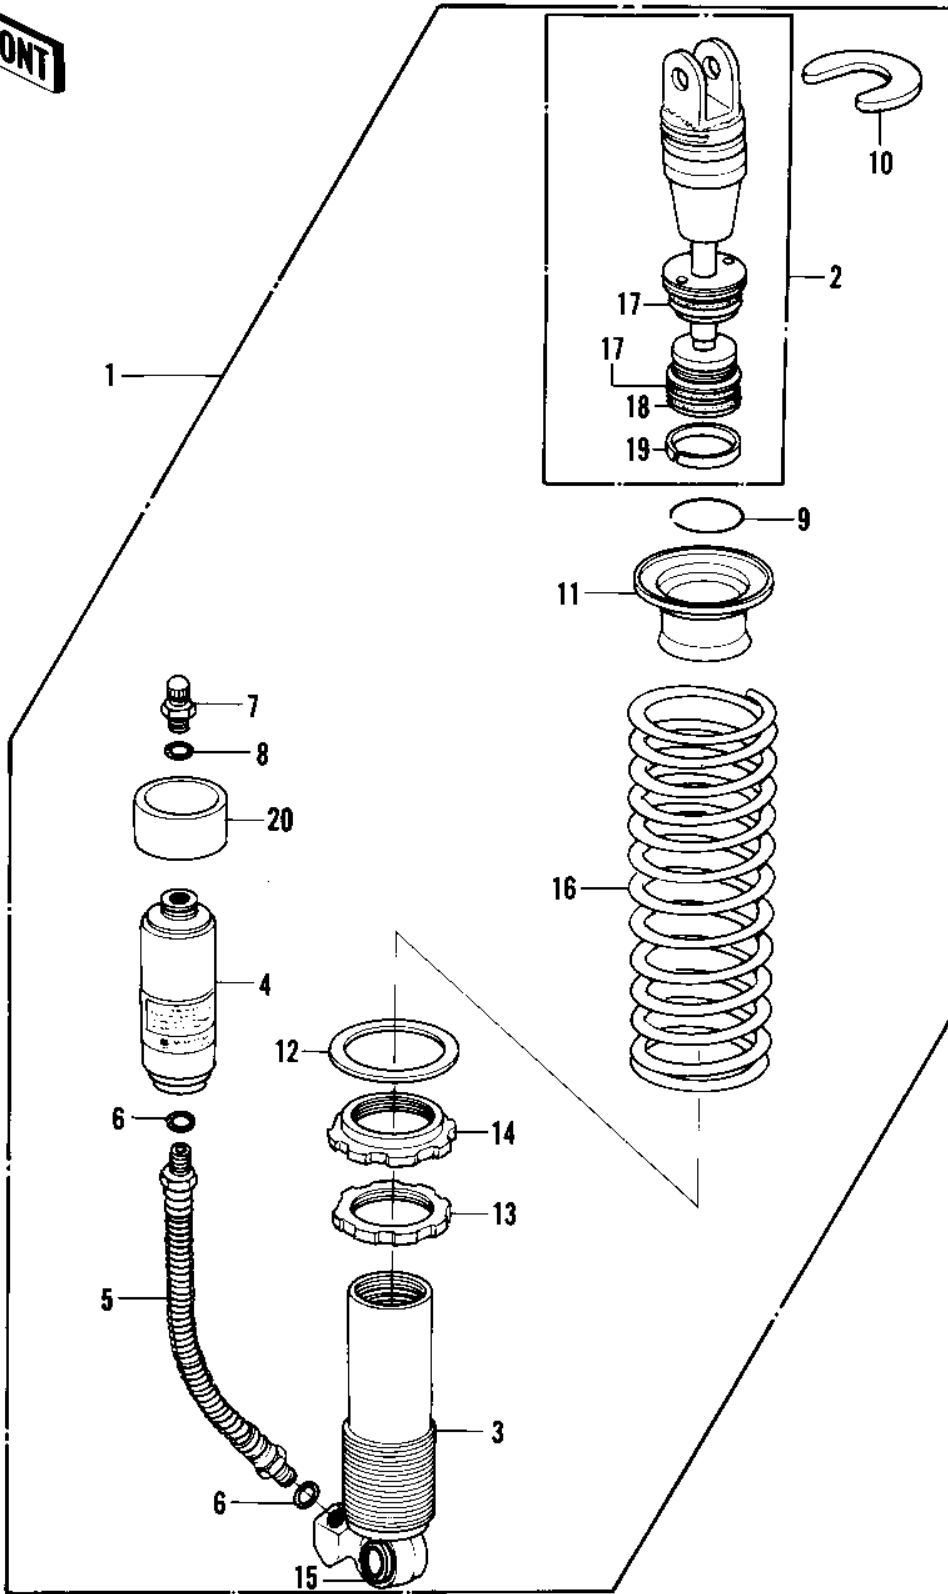

1981 KX420 PARTS DIAGRAM

SHOCK ABSORBER (KX420-A2)

F2280-0001

1981 KX420 PARTS LIST

SHOCK ABSORBER (KX420-A2)

ITEM NAME	PART NUMBER	QUANTITY
SHOCK ABSBR RR (Ref # 1)	45014-1116	1
ROD,SHOCKABSORBER (Ref # 2)	46102-1028	1
CYLINDER-SHOCKABSORBE (Ref # 3)	43089-1022	1
TANK-OIL,SHOCKABSORBR (Ref # 4)	52001-1012	1
PIPE-COMP-SUSP (Ref # 5)	39093-1053	1
"0" RING (Ref # 6)	92055-1099	1
VALVE ASSY,AIR (Ref # 7)	16126-1003	1
"0" RING,AIR VALVE (Ref # 8)	92055-1018	1
RING-SNAP,AIR VALVE (Ref # 9)	92033-1061	1
GUIDE,SPRING (Ref # 10)	13070-1041	1
GUIDE,SPRING (Ref # 11)	13070-1042	1
WASHER,SPRING (Ref # 12)	92022-1235	1
NUT,SPRING ADJUST (Ref # 13)	92015-1139	1
NUT,SPRING ADJUST (Ref # 14)	92015-1140	1
BUSHING-RUBBER,SHOCKA (Ref # 15)	92092-1008	1
SPRING,RR SHOCK,STD (Ref # 16)	92081-1372	1
SPRING (Ref # 16)	92081-1320	1
SPRING (Ref # 16)	92081-1322	1
"0" RING,REAR SHOCK (Ref # 17)	92055-1102	1
"0" RING,REAR SHOCK (Ref # 18)	92055-1103	1
BUSHING,REAR SHOCK (Ref # 19)	92028-1127	1
GUARD,AIR TANK (Ref # 20)	55020-1044	1