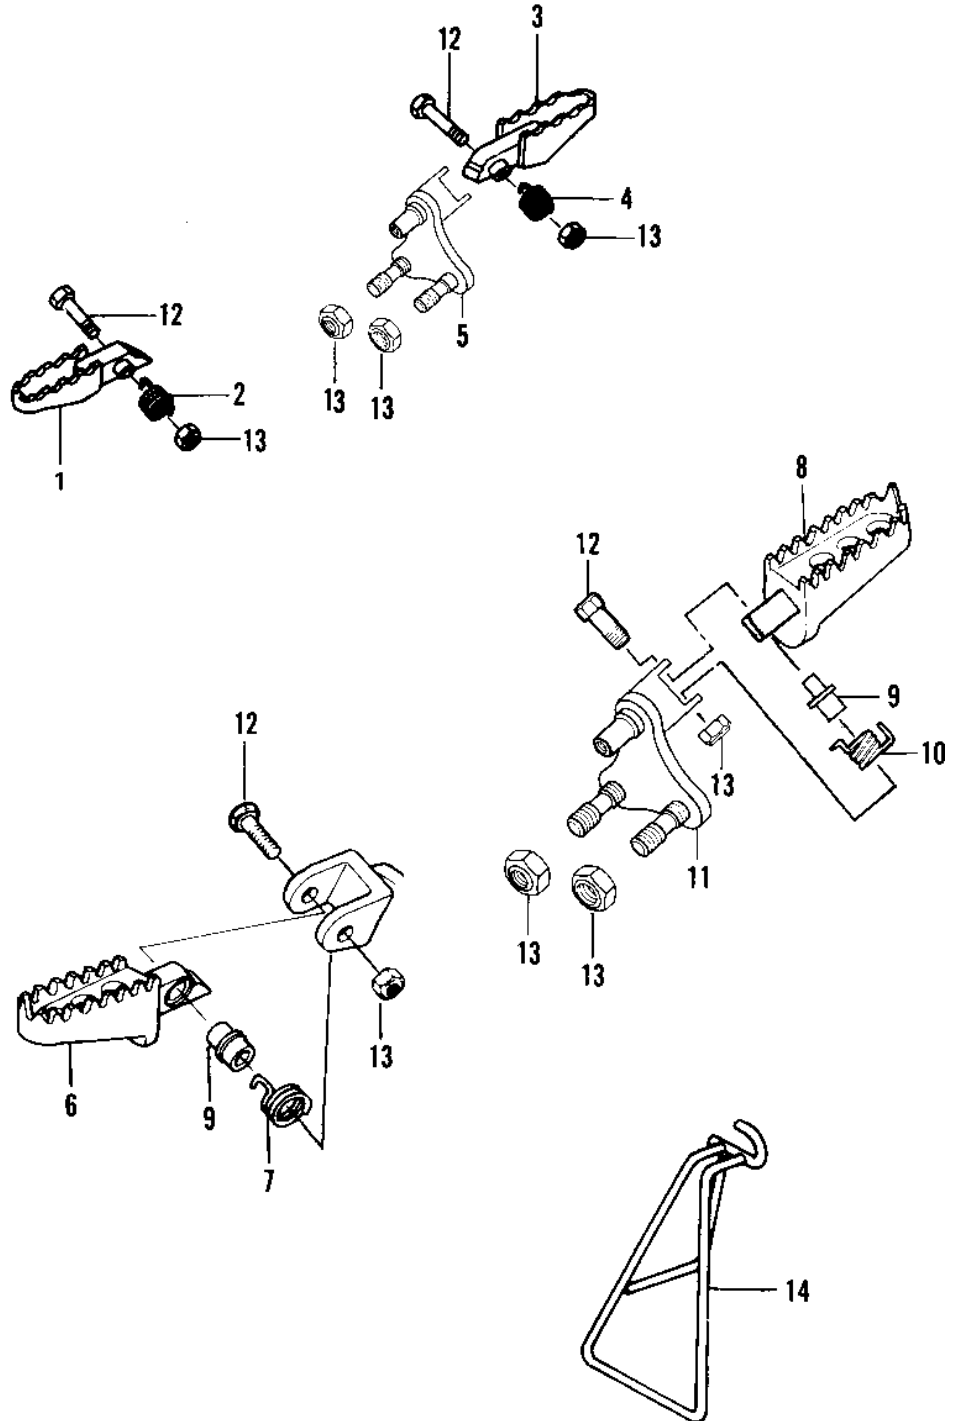

1980 KX420 PARTS DIAGRAM

FOOTRESTS/STAND

1980 KX420 PARTS LIST

FOOTRESTS/STAND

ITEM NAME	PART NUMBER	QUANTITY
STEP (Ref # 1)	34028-1034	1
SPRING,L.H,FOOTREST (Ref # 2)	92081-1254	1
STEP (Ref # 3)	34028-1033	1
SPRING,R.H,FOOTREST (Ref # 4)	92081-1255	1
HOLDER,FOOTREST STEP (Ref # 5)	34003-1049	1
SPRING,R.H,FOOTREST (Ref # 10)	92081-1255	1
BOLT,HEX HEAD 10X40 (Ref # 12)	92001-1028	2
NUT,LOCK,10MM (Ref # 13)	92019-021	4
STAND-SIDE (Ref # 14)	34024-1037	1