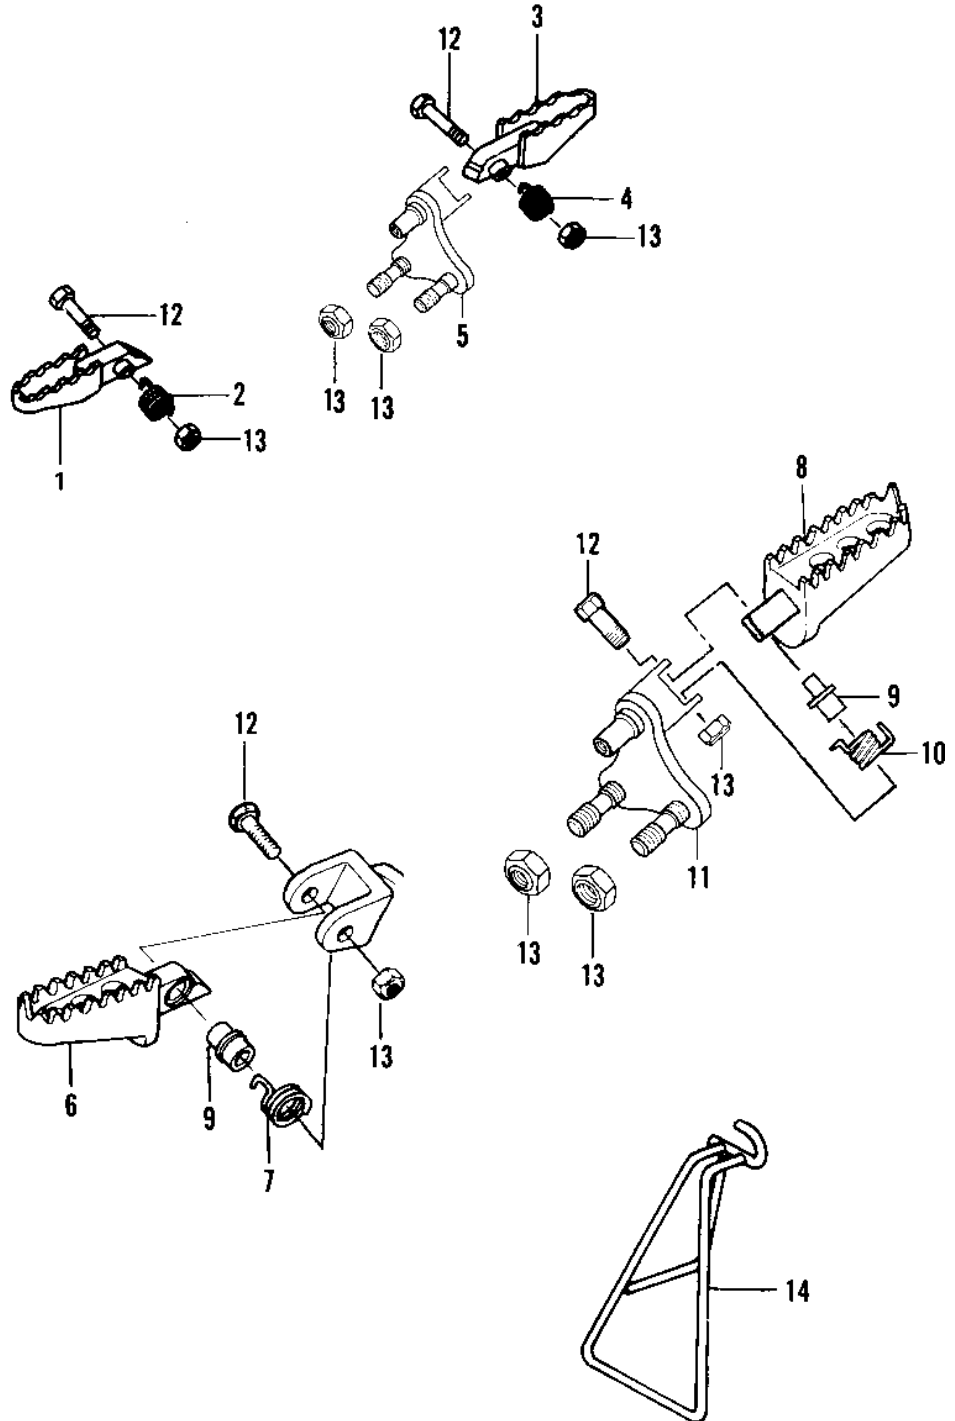

1981 KX420 PARTS DIAGRAM

FOOTRESTS/STAND

1981 KX420 PARTS LIST

FOOTRESTS/STAND

ITEM NAME	PART NUMBER	QUANTITY
STEP (Ref # 6)	34028-1034	1
SPRING,L.H,FOOTREST (Ref # 7)	92081-1254	1
STEP (Ref # 8)	34028-1033	1
COLLAR,STEP (Ref # 9)	92027-1314	2
HOLDER,STEP (Ref # 11)	34003-1092	1
BOLT,HEX HEAD 10X40 (Ref # 12)	92001-1028	2
NUT,LOCK,10MM (Ref # 13)	92019-021	4
STAND-SIDE (Ref # 14)	34024-1037	1