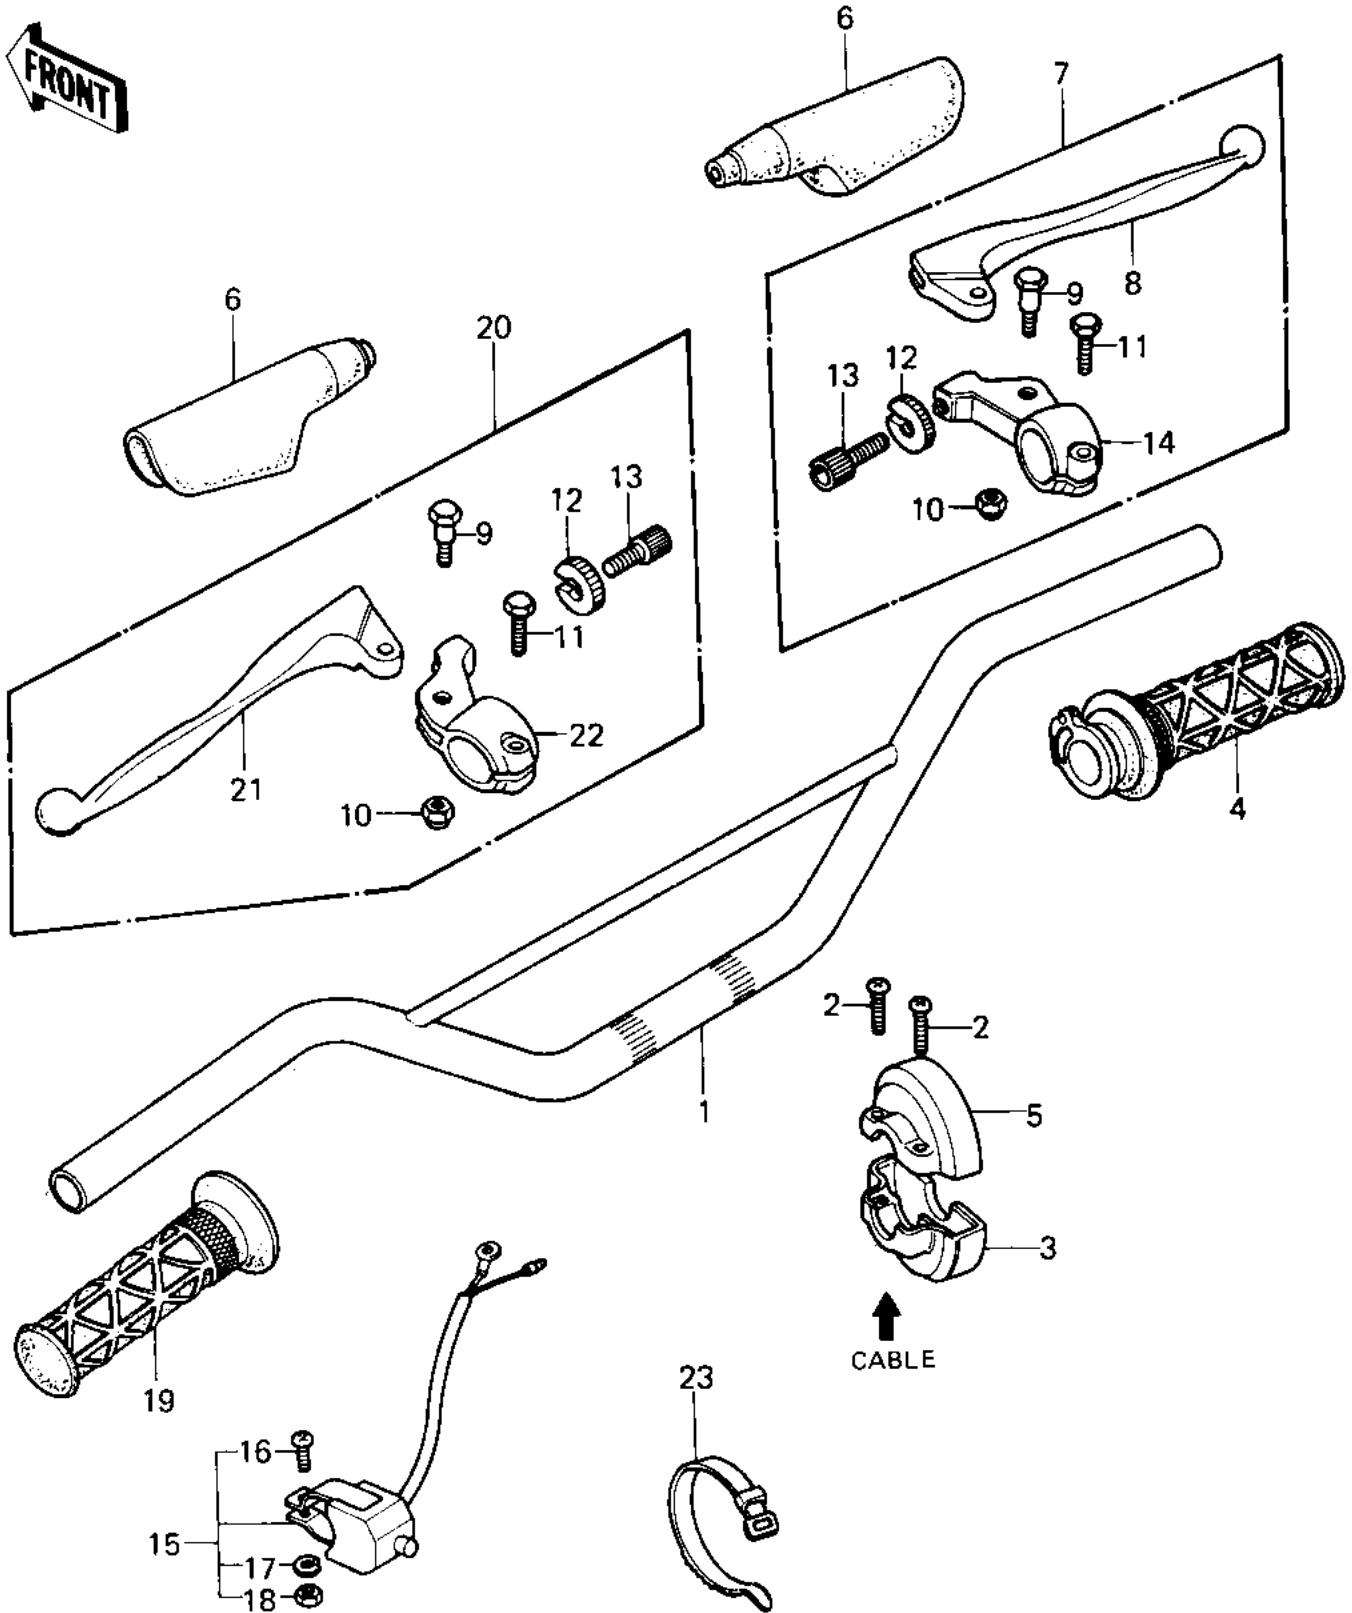

1980 KX420 PARTS DIAGRAM

HANDLEBAR

1980 KX420 PARTS LIST

HANDLEBAR

ITEM NAME	PART NUMBER	QUANTITY
HANDLEBAR (Ref # 1)	46003-4002	1
SCREW PAN HEAD 5X20 (Ref # 2)	220B0520	2
HOUSING-ASSY-CONTROL (Ref # 3)	46091-5006	1
HOUSING CONTROL,R.H. (Ref # 3)	32099-1011	1
GRIP-ASSY (Ref # 4)	46019-1012	1
GRIP-ASSY (Ref # 4)	46019-1012	1
CASE,R.H,GRIP,UPPER (Ref # 5)	32099-1014	1
CASE,R.H,GRIP,UPPER (Ref # 5)	32099-1014	1
DUST COVER (Ref # 6)	46071-003	2
LEVER ASSY,FRONT BRAK (Ref # 7)	46076-1003	1
FRONT BRAKE LEVER (Ref # 8)	46058-018	1
BOLT,HEX HEAD,6MM (Ref # 9)	92001-140	2
NUT (Ref # 10)	92019-008	2
BOLT-UPSET (Ref # 11)	112N0620	2
NUT,CABLE ADJUST LOCK (Ref # 12)	46056-006	2
SCREW,CABLE ADJUST (Ref # 13)	46055-009	2
HOLDER,F.BRAKE LEVER (Ref # 14)	46060-010-21	1
SWITCH,ASSY,ENG STOP (Ref # 15)	27010-1018	1
SCREW PAN HEAD 3X14 (Ref # 16)	220E0314A	1
WASHER SPRING 3MM (Ref # 17)	461F0300	1
NUT-HEX (Ref # 18)	311B0300	1
GRIP (Ref # 19)	46075-1015	1
GRIP (Ref # 19)	46075-1015	1
LEVER ASSY,CLUTCH (Ref # 20)	46076-1004	1
LEVER, CLUTCH (Ref # 21)	46092-021	1
HOLDER,CLUTCH LEVER (Ref # 22)	46094-014-21	1
BAND (Ref # 23)	92072-3505	1