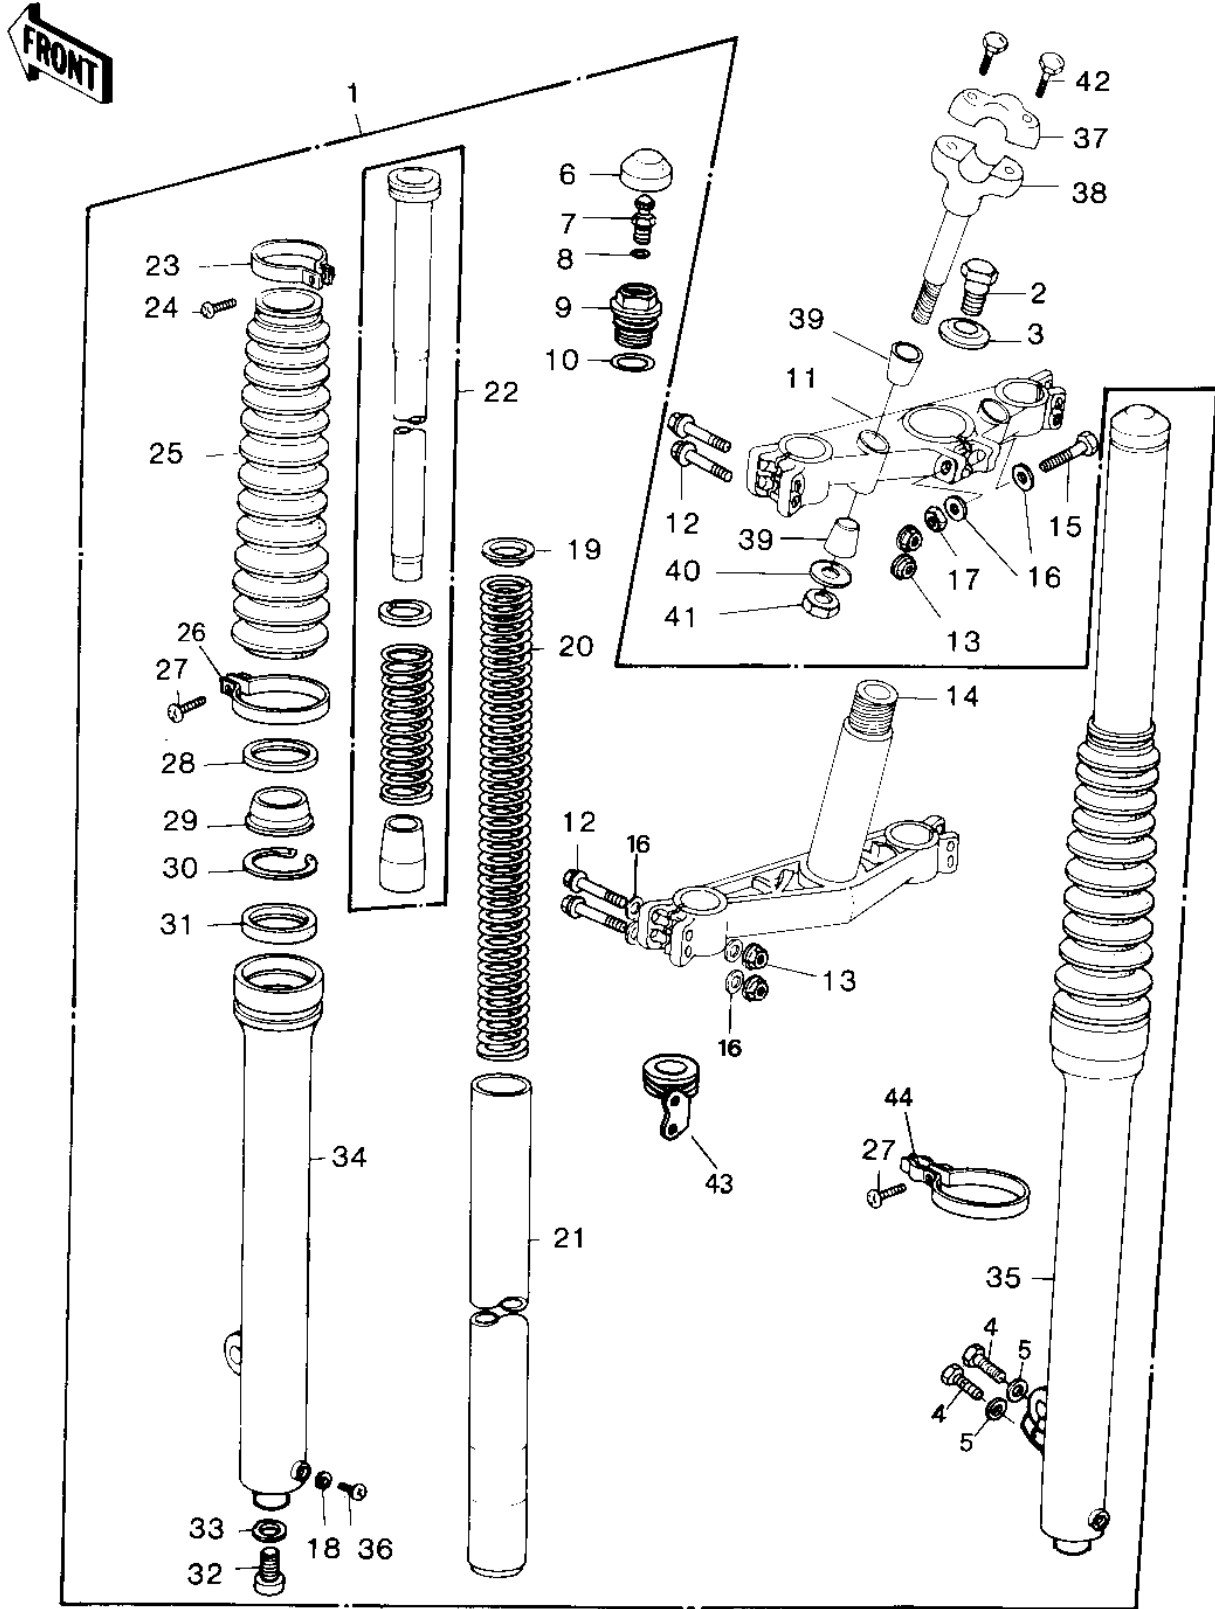

1980 KX420 PARTS DIAGRAM

FRONT FORK (KX420-A1)

1980 KX420 PARTS LIST

FRONT FORK (KX420-A1)

ITEM NAME	PART NUMBER	QUANTITY
FORK-FRONT (Ref # 1)	44001-1118	1
BOLT,FORK TOP (Ref # 2)	44041-065	1
WASHER (Ref # 3)	44043-052	1
BOLT-SMALL-UPSET 8X25 (Ref # 4)	115G0825	2
WASHER SPRING 8MM (Ref # 5)	461F0800	2
CAP,RUBBER,FORK TOP (Ref # 6)	44029-1009	2
VALVE ASSY,AIR (Ref # 7)	16126-1003	2
"0" RING,AIR VALVE (Ref # 8)	92055-1018	2
CAP,FORK TOP (Ref # 9)	44029-1008	2
"0" RING,FORK TOP CAP (Ref # 10)	92055-1050	2
HEAD,STEERING STEM (Ref # 11)	44039-4004	1
BOLT FLANGED 8X55 (Ref # 12)	92001-1398	8
NUT 8MM (Ref # 13)	311G0800	8
STEM,STEERING (Ref # 14)	44037-1048	1
NUT,LOCK,8MM (Ref # 15)	92015-1124	1
WASHER PLAIN 8MM (Ref # 16)	410B0800	9
NUT,LOCK,8MM (Ref # 17)	92015-1124	1
GASKET FORK DRAIN PLG (Ref # 18)	44045-002	2
GUIDE,FORK SPRING (Ref # 19)	44028-1003	2
SPRING,FORK INNER (Ref # 20)	44026-1042	2
TUBE,FORK INNER (Ref # 21)	44013-1028	2
CYLINDER-FORK (Ref # 22)	44022-1032	2
BAND,BOOTS (Ref # 23)	92072-1008	2
SCREW-PAN-CROS (Ref # 24)	220B0420	2
BOOT,FORK,L.GREEN (Ref # 25)	49006-1027	2
CLAMP,BOOT,L.H (Ref # 26)	92072-1026	1
SCREW PAN HEAD 6X20 (Ref # 27)	220B0620	2
CASE,DUST SHIELD (Ref # 28)	32099-1013	2
DUST SHIELD,FORK OUTR (Ref # 29)	92093-1035	2

1980 KX420 PARTS LIST

FRONT FORK (KX420-A1)

ITEM NAME	PART NUMBER	QUANTITY
SNAP RING,FORK OUTER (Ref # 30)	92033-1047	2
OIL SEAL,FORK OUT TUB (Ref # 31)	92049-1042	2
BOLT,FORK CYLINDER (Ref # 32)	92001-1309	2
GASKET,FORK CYLINDER (Ref # 33)	11009-1127	2
TUBE,LH,FORK OUTER (Ref # 34)	44005-1037	1
TUBE,RH,FORK OUTER (Ref # 35)	44006-1037	1
SCREW PAN HEAD 4X8 (Ref # 36)	220B0408	2
HOLDER-HANDLEBAR (Ref # 37)	46012-008	2
HOLDER-HANDLEBAR LOW (Ref # 38)	46012-010	2
DAMPER RUBBER,HANDLE (Ref # 39)	92075-275	4
WASHER-HANDLEBAR FIT (Ref # 40)	92022-196	2
NUT,LOCK,10MM (Ref # 41)	92019-021	2
BOLT 8X38 (Ref # 42)	92001-1405	4
CLAMP,CABLE (Ref # 43)	92072-1027	1
CLAMP,BOOT,R.H (Ref # 44)	92072-1025	1