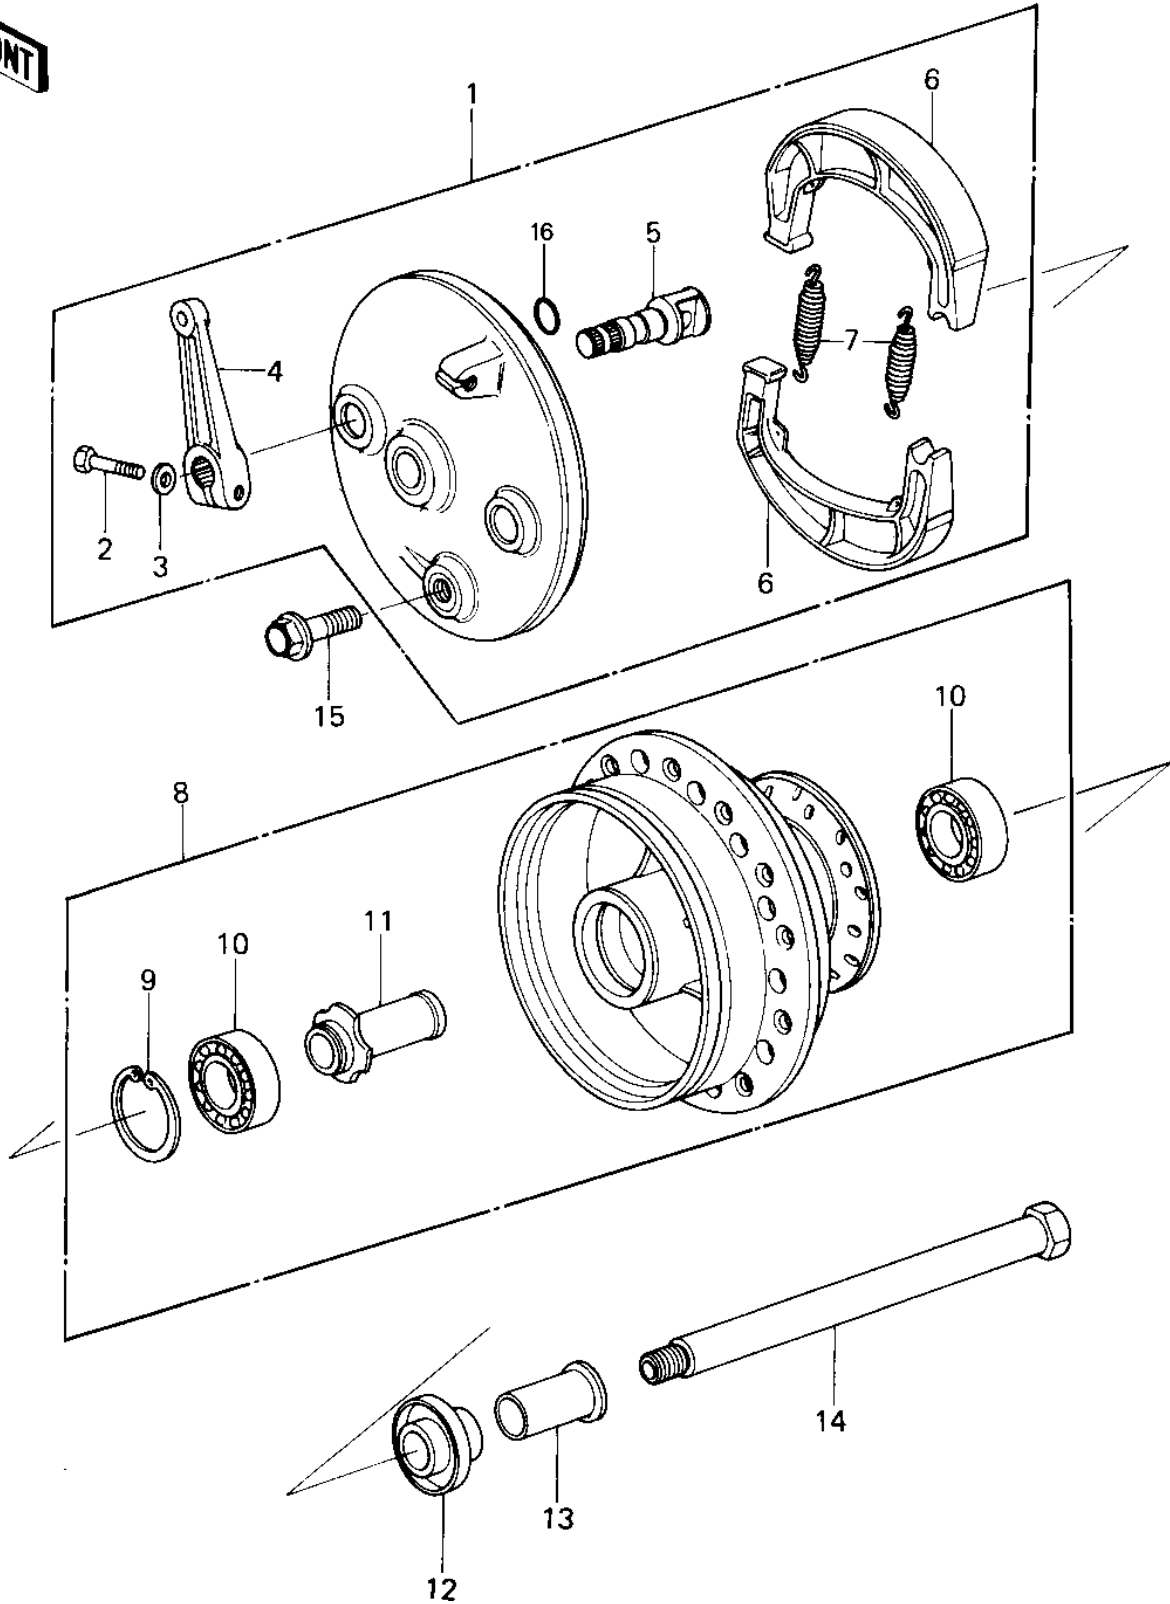

# 1980 KX420 PARTS DIAGRAM

FRONT HUB/BRAKE

# 1980 KX420 PARTS LIST

## FRONT HUB/BRAKE

ITEM NAME	PART NUMBER	QUANTITY
PANEL-ASY,FR BRK (Ref # 1)	41035-1002	1
BOLT-UPSET (Ref # 2)	112G0622	1
WASHER PLAIN 6MM (Ref # 3)	410B0600	1
LEVER,FRONT BRAKE CAM (Ref # 4)	41053-1003	1
CAM SHAFT,BRAKE (Ref # 5)	41050-1002	1
SHOE-BRAKE (Ref # 6)	41048-1068	2
SPRING-BRAKE SHOE (Ref # 7)	42020-004	2
DRUM-ASSY,FR BRK,BLK (Ref # 8)	41034-1006-21	1
CIRCLIP,42MM (Ref # 9)	92033-1041	1
BEARING,FRONT DRUM (Ref # 10)	92045-033	2
COLLAR,FRONT BRAKE (Ref # 11)	92027-1034	1
COLLAR,FRONT AXLE (Ref # 12)	92027-1035	1
COLLAR,FRONT AXLE (Ref # 13)	92027-1178	1
AXLE,FRONT (Ref # 14)	41068-1006	1
BOLT,SOCKET,10X45 (Ref # 15)	92001-1202	1
"O" RING,15MM (Ref # 16)	670B2015	1