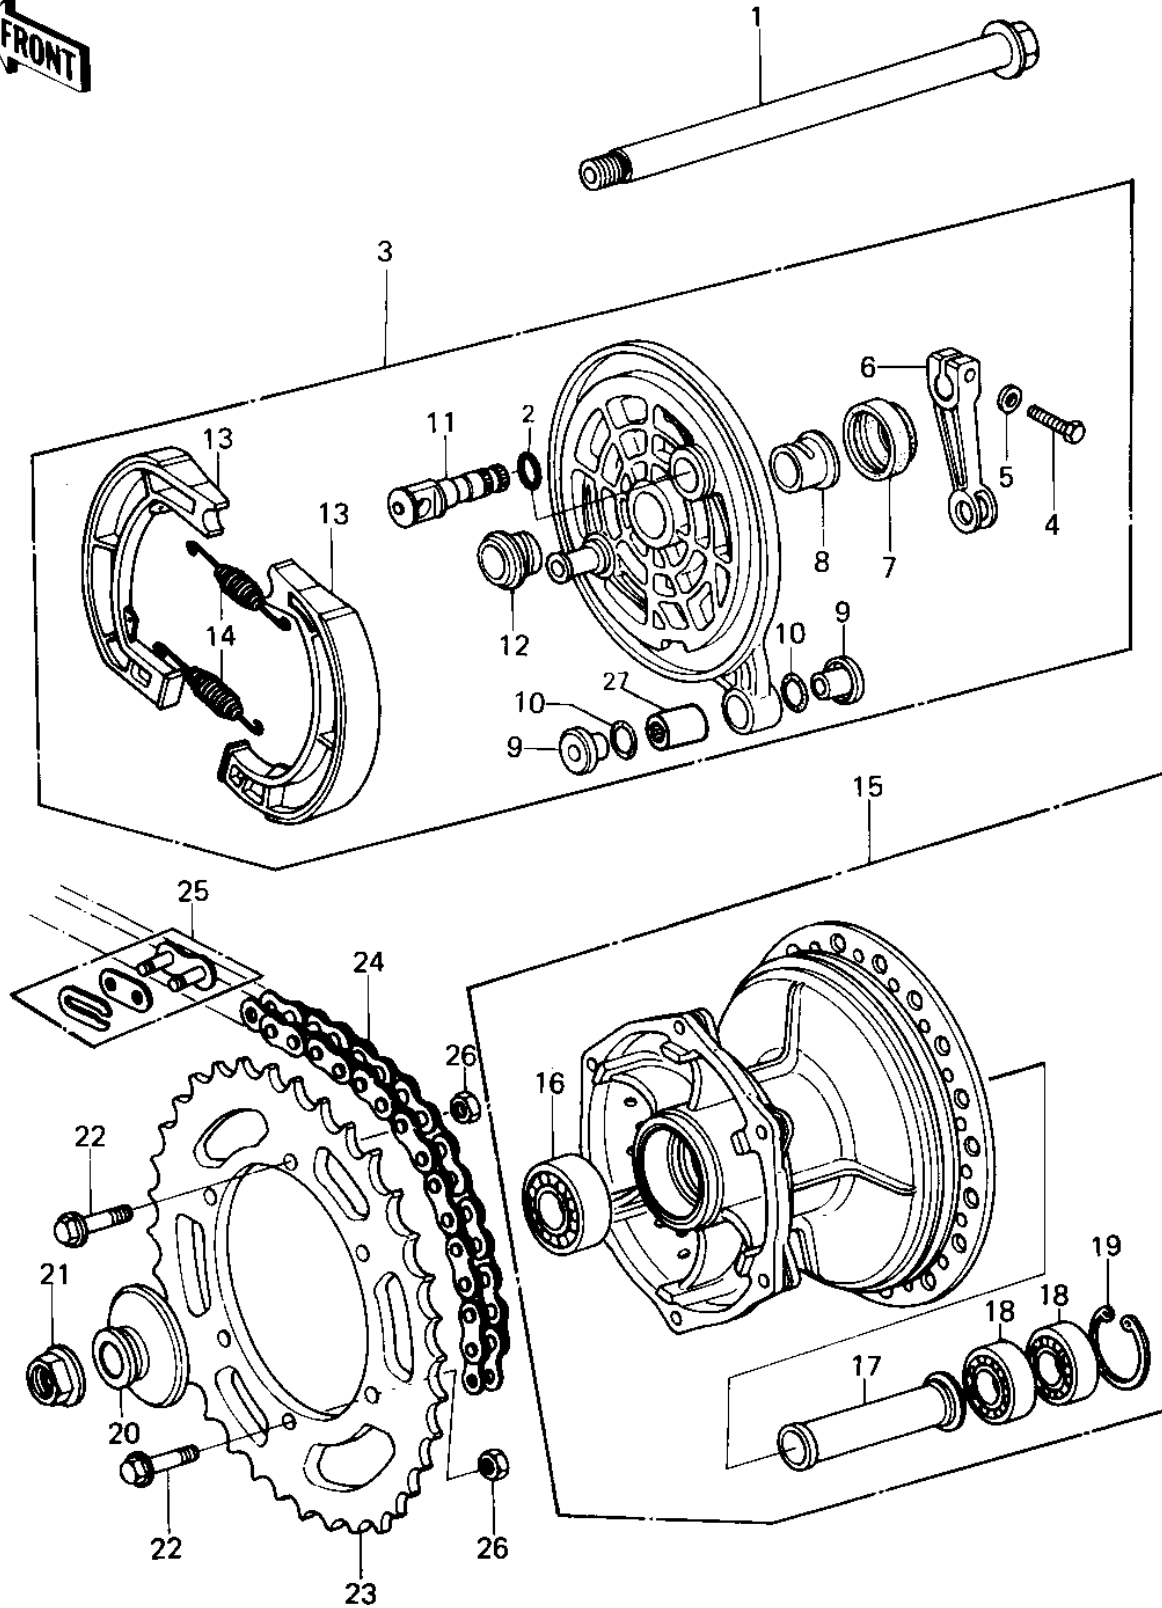

1981 KX420 PARTS DIAGRAM

REAR HUB/BRAKE/CHAIN

1981 KX420 PARTS LIST

REAR HUB/BRAKE/CHAIN

ITEM NAME	PART NUMBER	QUANTITY
AXLE,REAR (Ref # 1)	41068-1033	1
AXLE,REAR (Ref # 1)	41068-1059	1
"O" RING,15MM (Ref # 2)	670B2015	1
PANEL-ASY,RR BRK (Ref # 3)	41035-4001	1
BOLT-UPSET (Ref # 4)	112G0622	1
WASHER PLAIN 6MM (Ref # 5)	410B0600	1
LEVER,REAR BRAKE CAM (Ref # 6)	41053-1004	1
OIL SEAL (Ref # 7)	92093-1004	1
SLEEVE,REAR PANEL,R.H (Ref # 8)	42036-1035	1
COLLAR (Ref # 9)	92027-1040	1
"O" RING,11M/M (Ref # 10)	670C2011	1
CAM SHAFT,BRAKE (Ref # 11)	41050-1002	1
SLEEVE,REAR BRAKE (Ref # 12)	42036-1009	1
SHOE,BRAKE (Ref # 13)	42019-011	1
SPRING-BRAKE SHOE (Ref # 14)	42020-004	1
DRUM-ASSY,RR BRK (Ref # 15)	41034-1019	1
BEARING,BALL,6204UUC3 (Ref # 16)	601B6204UU	1
COLLAR,REAR BRAKE (Ref # 17)	92027-1207	1
BEARING-BALL,#6003UC3 (Ref # 18)	601B6003U	1
CIRCLIP,35MM (Ref # 19)	481J3500	1
COLLAR,REAR AXLE,L.H (Ref # 20)	92027-4005	1
NUT,16M/M (Ref # 21)	92015-1015	1
BOLT,HEX HEAD,8X36 (Ref # 22)	92001-1041	1
SPROCKET,REAR,48T (Ref # 23)	42041-4001	1
SPROCKET,REAR,46T (Ref # 23)	42041-4002	1
REAR SPROCKET,50T STD (Ref # 23)	42041-1006	1
TS 520QRX118 P/S (Ref # 24)	520QRX118	1
CHAIN JOINT 520 (Ref # 25)	92058-1002	1
NUT,LOCK,8MM (Ref # 26)	92015-1124	1

1981 KX420 PARTS LIST

REAR HUB/BRAKE/CHAIN

ITEM NAME	PART NUMBER	QUANTITY
NUT,8MM (Ref # 26)	92015-1134	1
BEARING,NEEDLE (Ref # 27)	92046-1009	1