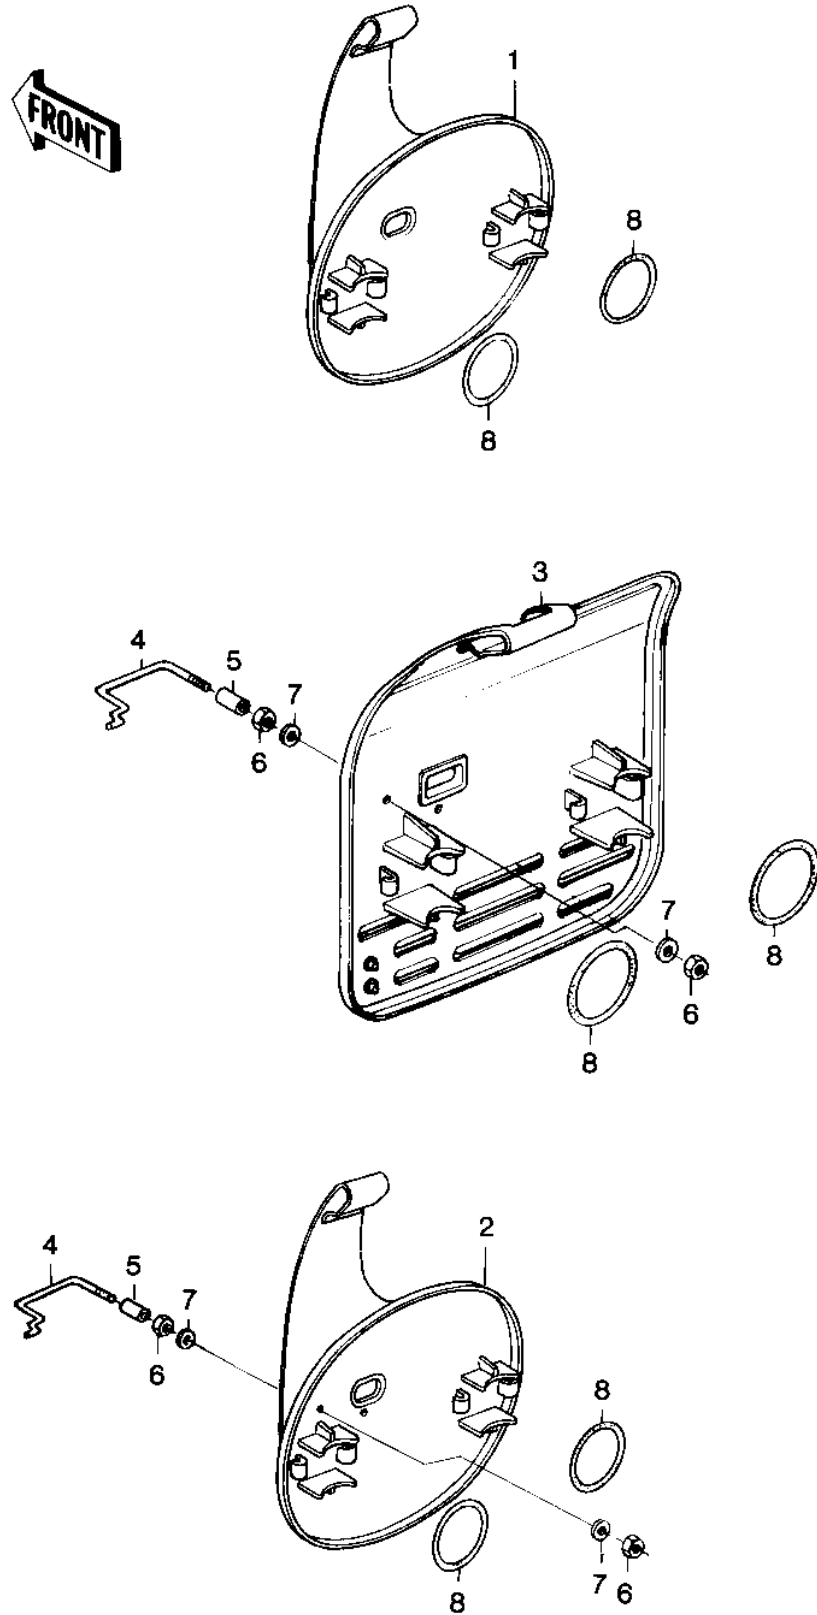

1980 KX420 PARTS DIAGRAM

NUMBER PLATE

1980 KX420 PARTS LIST

NUMBER PLATE

ITEM NAME	PART NUMBER	QUANTITY
PLATE-NUMBER,L.GREEN (Ref # 1)	58029-1008-D4	1
UNAVAILABLE IN PRICE BOOK (Ref # 2)	58029-1008-21	1
PLATE-NUMBER,F.BLACK (Ref # 3)	58029-1009-21	1
GUIDE,CABLE (Ref # 4)	13070-1031	1
ROLLER,CABLE GUIDE (Ref # 5)	92122-1011	1
NUT-HEX (Ref # 6)	311B0300	2
WASHER PLAIN 3MM (Ref # 7)	410B0300	2
"O" RING,70MM (Ref # 8)	671B2570	2