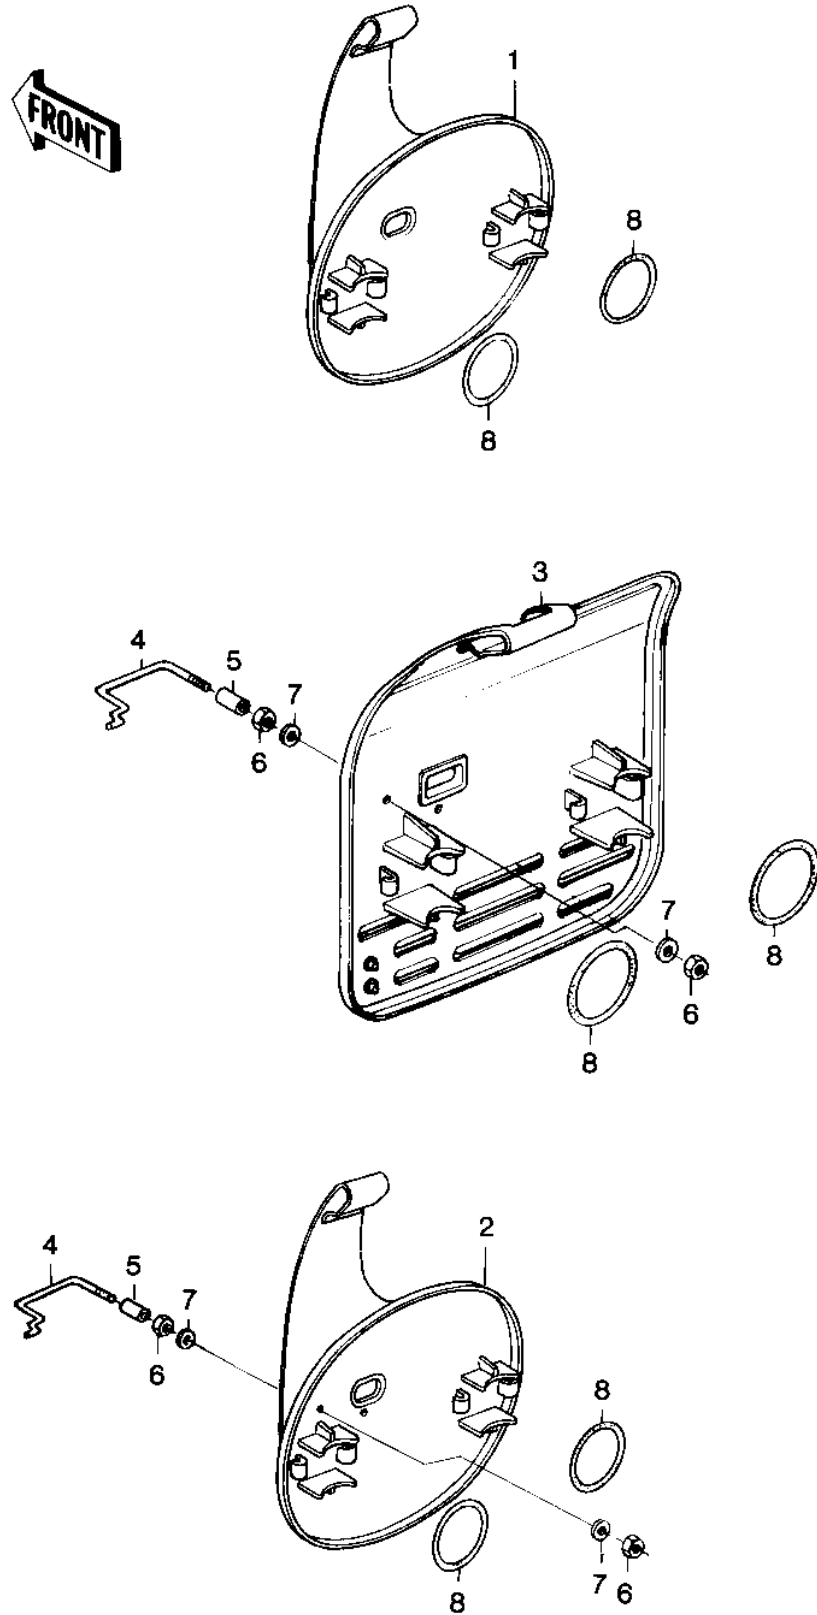

1981 KX420 PARTS DIAGRAM

NUMBER PLATE

1981 KX420 PARTS LIST

NUMBER PLATE

ITEM NAME	PART NUMBER	QUANTITY
PLATE-NUMBER,L.GREEN (Ref # 1)	58029-1008-D4	1
UNAVAILABLE IN PRICE BOOK (Ref # 2)	58029-1008-21	1
PLATE-NUMBER,F.BLACK (Ref # 3)	58029-1009-21	1
GUIDE,CABLE (Ref # 4)	13070-1031	1
ROLLER,CABLE GUIDE (Ref # 5)	92122-1011	1
NUT-HEX (Ref # 6)	311B0300	1
WASHER PLAIN 3MM (Ref # 7)	410B0300	1
"O" RING,70MM (Ref # 8)	671B2570	1