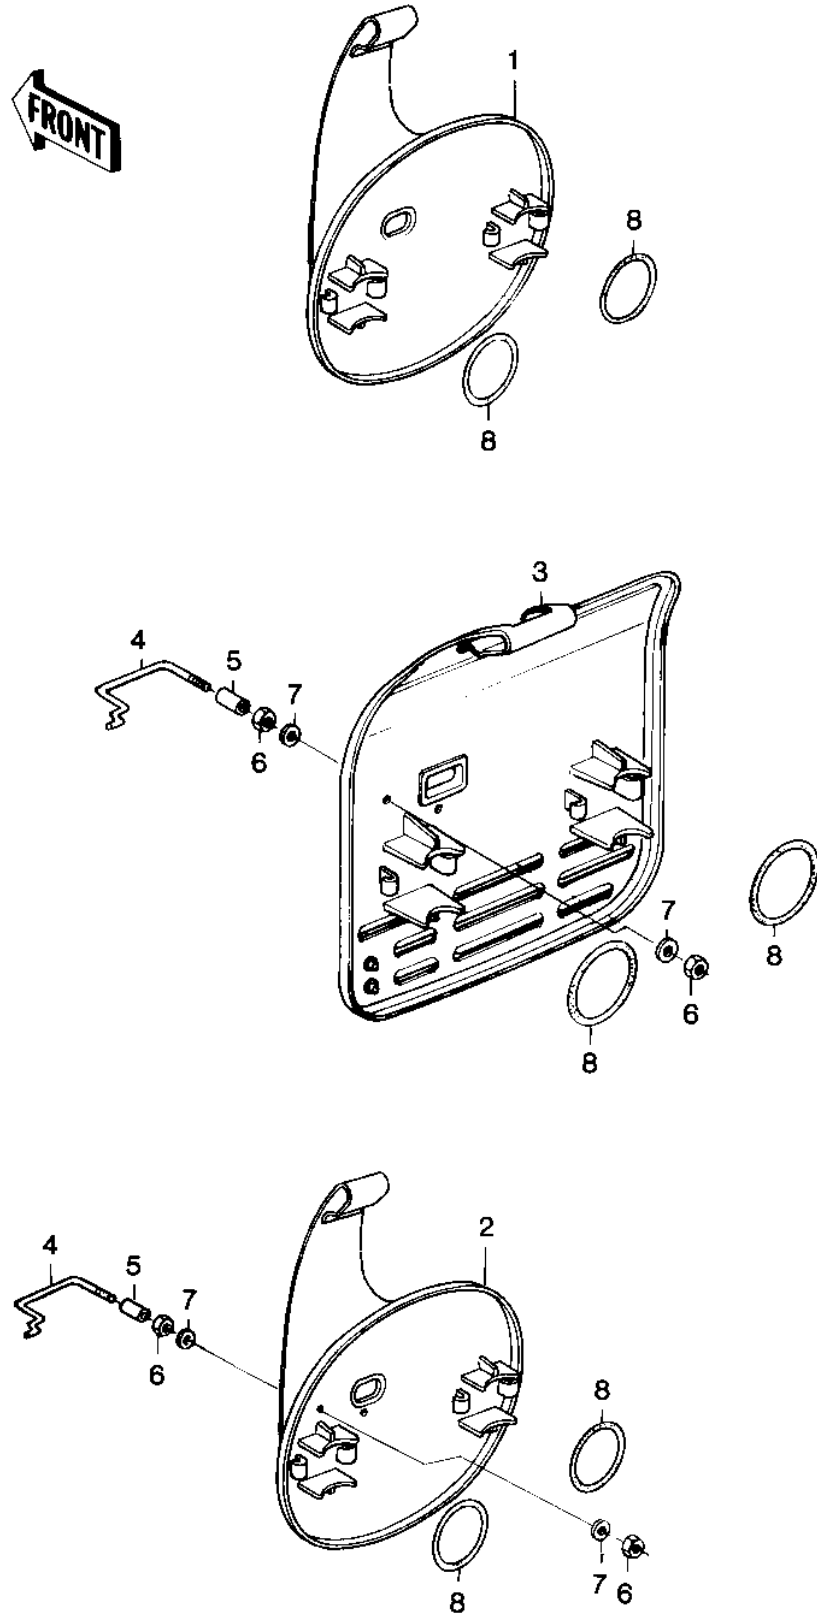

# 1981 KX420 PARTS DIAGRAM

NUMBER PLATE

# 1981 KX420 PARTS LIST

## NUMBER PLATE

| ITEM NAME                           | PART NUMBER   | QUANTITY |
|-------------------------------------|---------------|----------|
| PLATE-NUMBER,L.GREEN (Ref # 1)      | 58029-1008-D4 | 1        |
| UNAVAILABLE IN PRICE BOOK (Ref # 2) | 58029-1008-21 | 1        |
| PLATE-NUMBER,F.BLACK (Ref # 3)      | 58029-1009-21 | 1        |
| GUIDE,CABLE (Ref # 4)               | 13070-1031    | 1        |
| ROLLER,CABLE GUIDE (Ref # 5)        | 92122-1011    | 1        |
| NUT-HEX (Ref # 6)                   | 311B0300      | 1        |
| WASHER PLAIN 3MM (Ref # 7)          | 410B0300      | 1        |
| "O" RING,70MM (Ref # 8)             | 671B2570      | 1        |