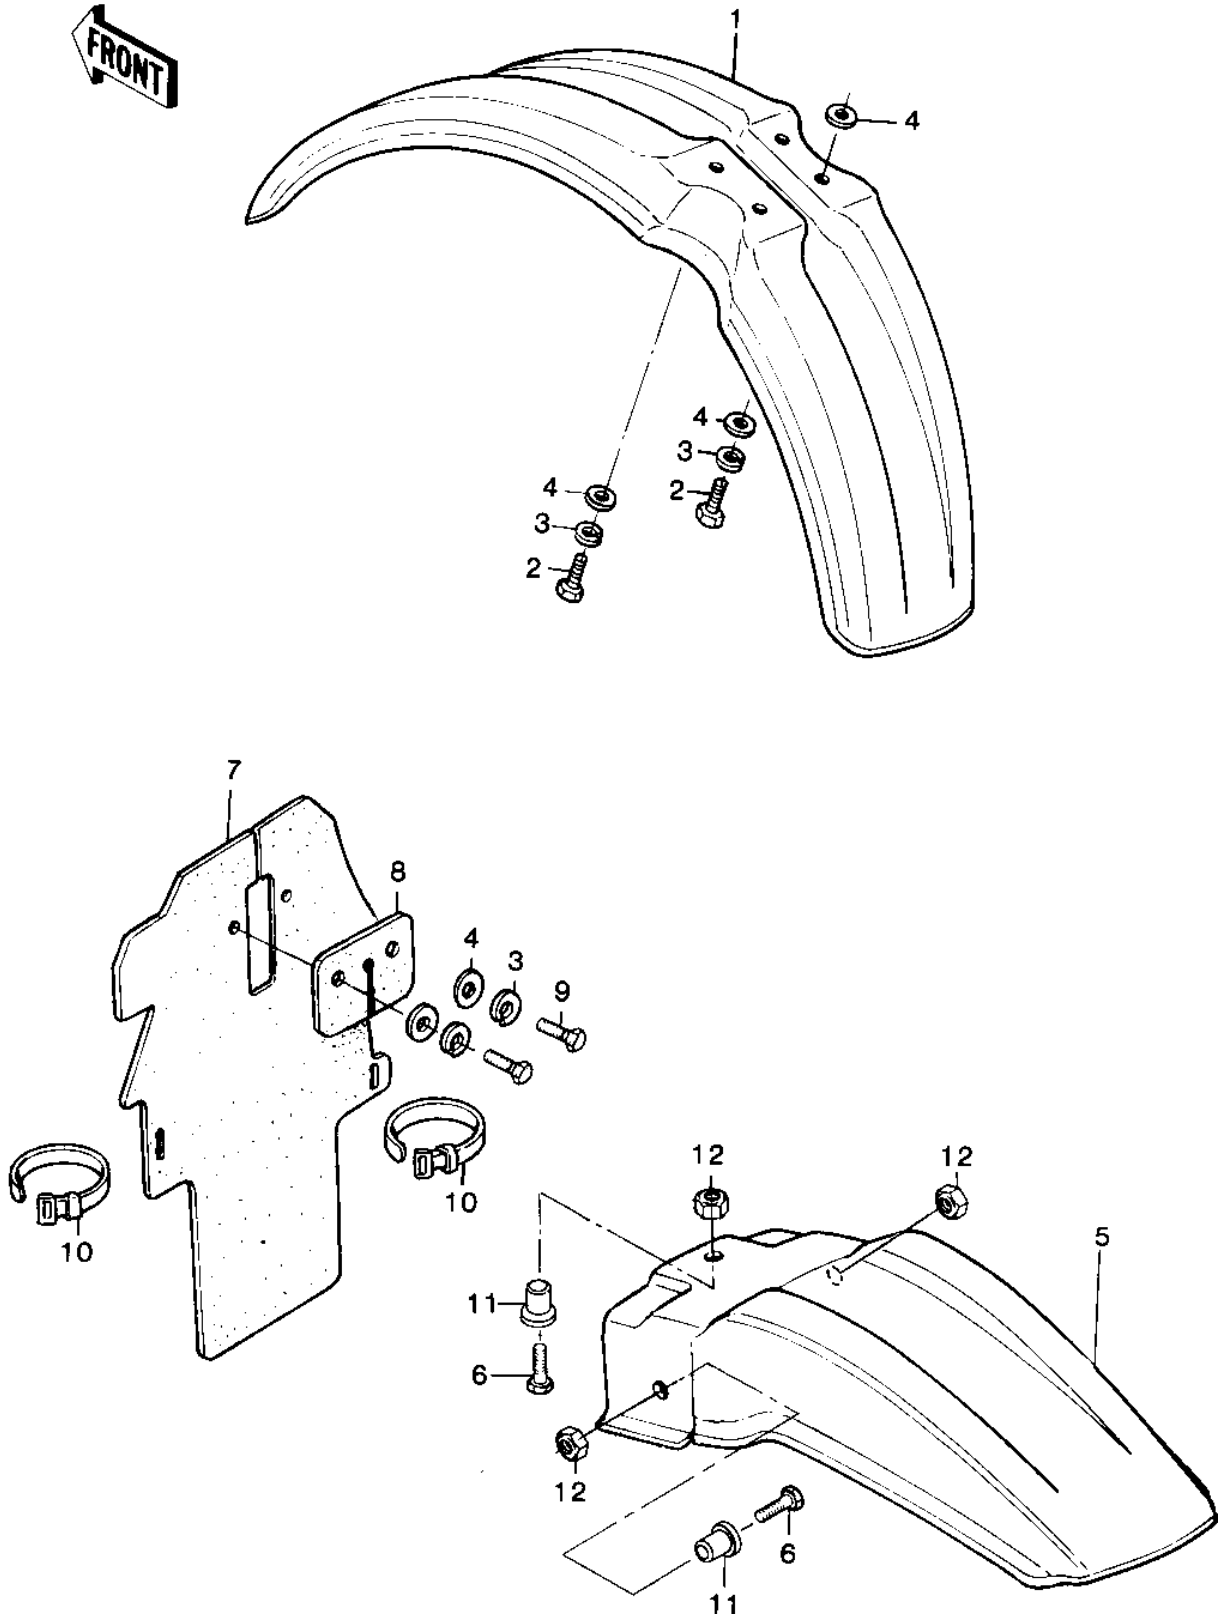

# 1981 KX420 PARTS DIAGRAM

# 1981 KX420 PARTS LIST

## FENDERS

ITEM NAME	PART NUMBER	QUANTITY
FENDER-FRONT,L.GREEN (Ref # 1)	35004-1233-6W	1
FENDER-FRONT,L.GREEN (Ref # 1)	35004-1233-6W	1
BOLT-UPSET (Ref # 2)	112G0618	1
BOLT-UPSET,6X16 (Ref # 2)	112G0616	1
WASHER SPRING 6MM (Ref # 3)	461F0600	1
WASHER 6.5X20X1.6T (Ref # 4)	92022-125	1
FENDER-RR,L.GREEN (Ref # 5)	35022-1043-6W	1
FENDER-RR,L.GREEN (Ref # 5)	35022-1043-6W	1
BOLT-UPSET,6X12 (Ref # 6)	112G0612	1
BOLT-UPSET 6X14 (Ref # 6)	112B0614	1
FLAP (Ref # 7)	35019-1013	1
FLAP,REAR FENDER (Ref # 8)	35019-1019	1
BOLT-UPSET,6X12 (Ref # 9)	112G0612	1
BAND (Ref # 10)	92072-3505	1
COLLAR (Ref # 11)	92027-1260	1
NUT (Ref # 12)	92019-008	1