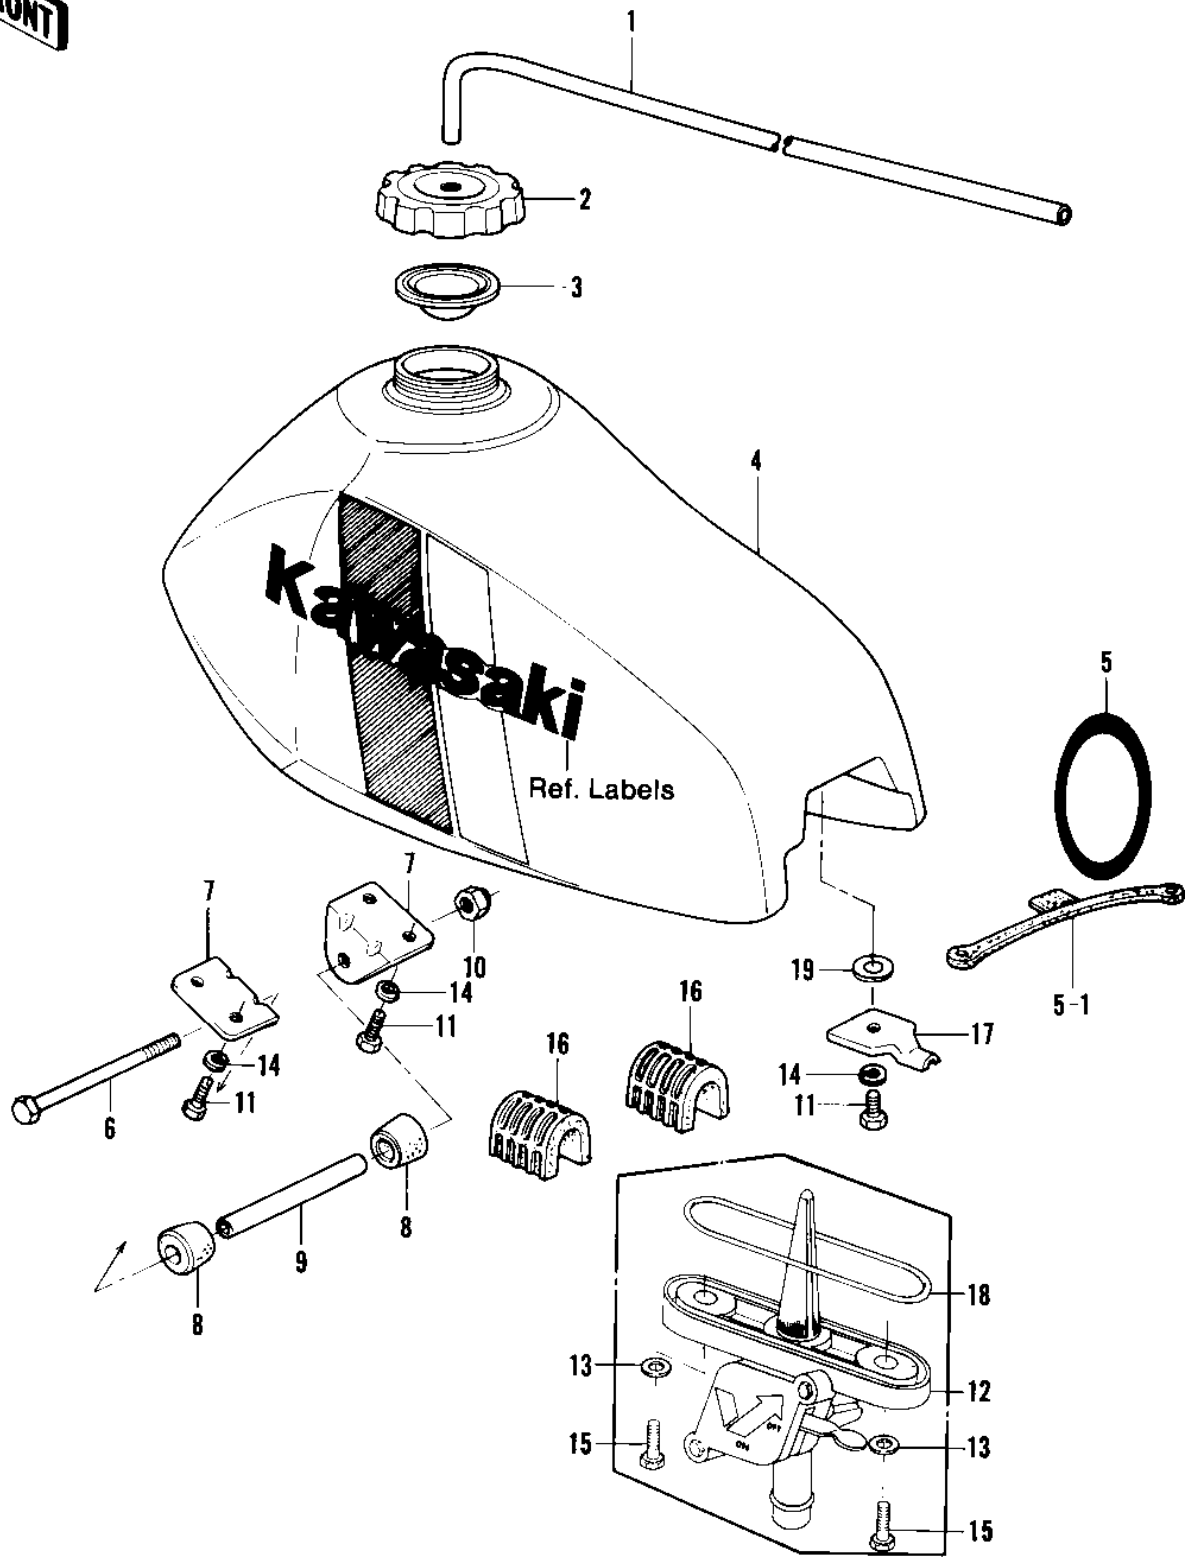

1980 KX420 PARTS DIAGRAM

FUEL TANK

1980 KX420 PARTS LIST

FUEL TANK

ITEM NAME	PART NUMBER	QUANTITY
TUBE,5X5.6X280 (Ref # 1)	92059-1109	1
CAP-TANK,FUEL (Ref # 2)	51049-1006	1
GASKET,FUEL TANK (Ref # 3)	11009-1452	1
TANK-FUEL,L.GREEN (Ref # 4)	51001-1030-7F	1
"O" RING,70MM (Ref # 5)	671B2570	1
BAND,FUEL TANK (Ref # 5-1)	92072-042	1
BOLT-UPSET,6X105 (Ref # 6)	112G06105	1
BRACKET,TANK (Ref # 7)	32052-1031	2
DAMPER,FUEL TANK FITT (Ref # 8)	92075-1220	2
COLLAR,FUEL TANK FITT (Ref # 9)	92027-1228	1
NUT (Ref # 10)	92019-008	1
BOLT-UPSET,6X12 (Ref # 11)	112G0612	5
COCK ASSY,FUEL (Ref # 12)	51023-4002	1
WASHER-PLAIN (Ref # 13)	92022-183	2
WASHER SPRING 6MM (Ref # 14)	461F0600	5
BOLT-HEX HEAD,6X16 (Ref # 15)	92001-114	2
DAMPER,FUEL TANK (Ref # 16)	92075-1221	2
DAMPER,FUEL TANK (Ref # 16)	92075-1277	2
BRACKET,FUEL TANK (Ref # 17)	32052-1009	1
"O" RING (Ref # 18)	51039-003	1
WASHER (Ref # 19)	92022-4013	1