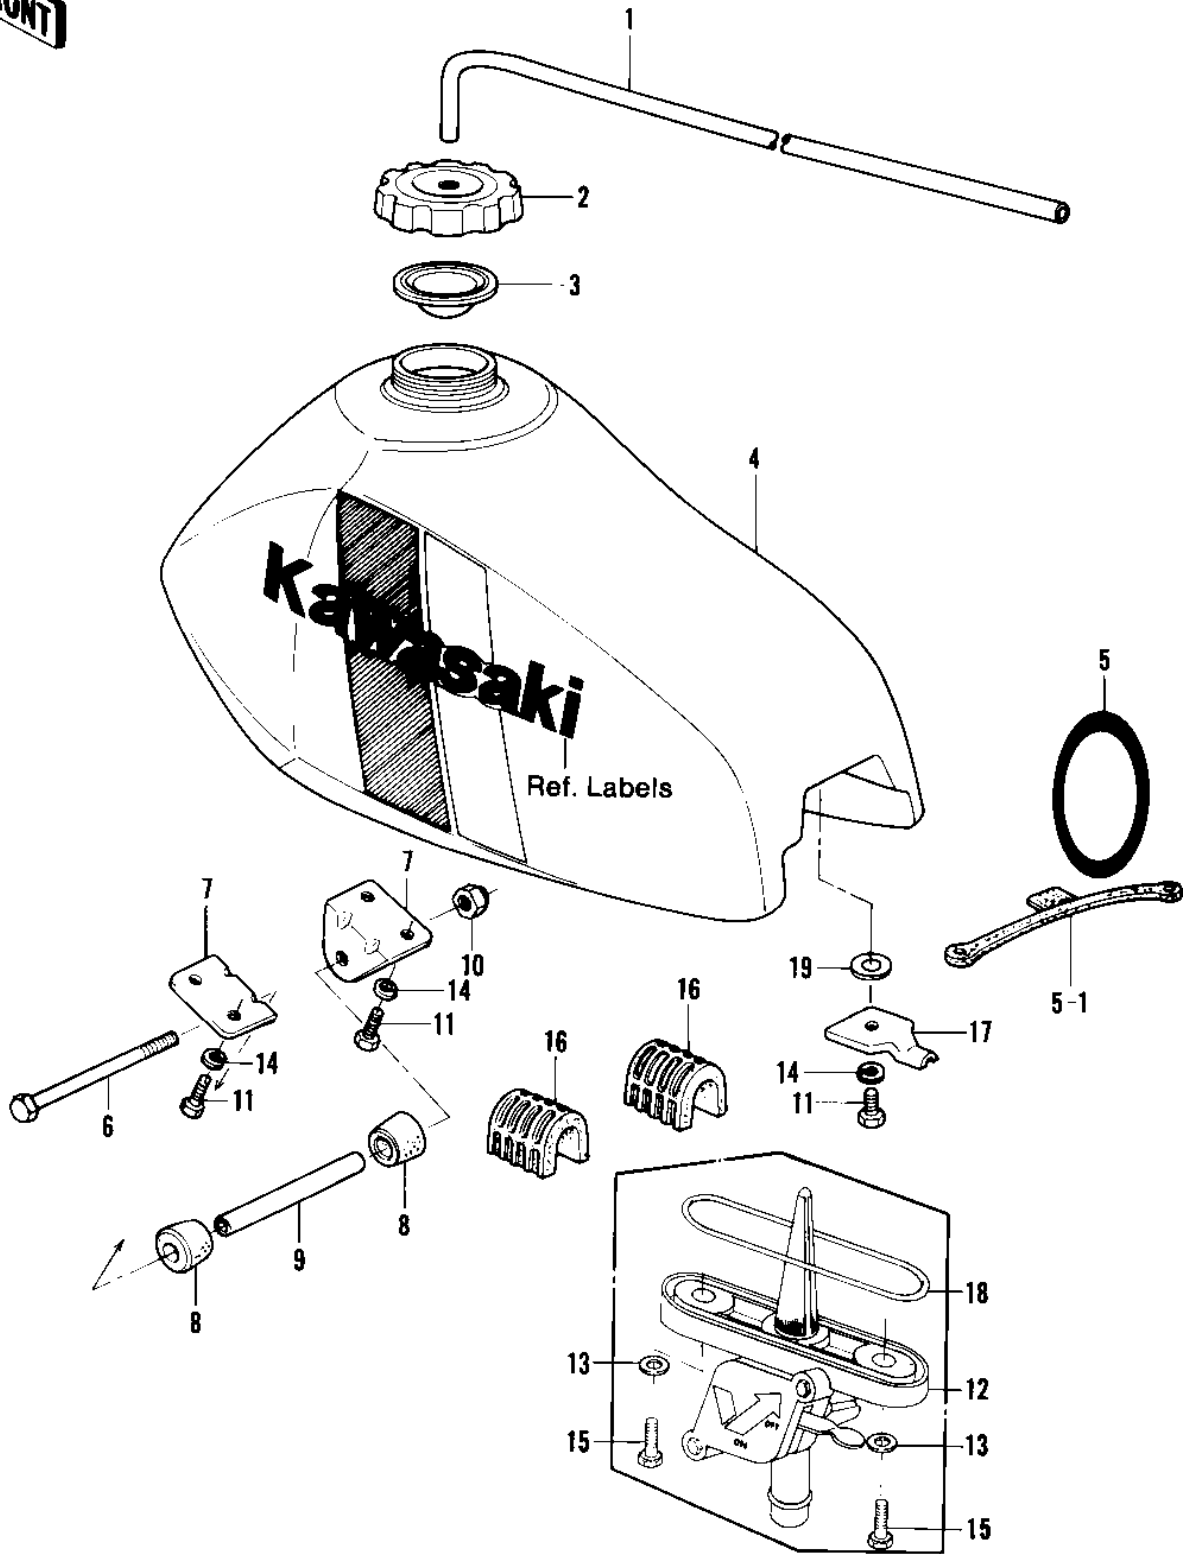

1981 KX420 PARTS DIAGRAM

FUEL TANK

1981 KX420 PARTS LIST

FUEL TANK

ITEM NAME	PART NUMBER	QUANTITY
TUBE,5X5.6X280 (Ref # 1)	92059-1109	1
CAP-TANK,FUEL (Ref # 2)	51049-1006	1
GASKET,FUEL TANK (Ref # 3)	11009-1452	1
TANK-FUEL,L.GREEN (Ref # 4)	51001-1030-7F	1
"O" RING,70MM (Ref # 5)	671B2570	1
BAND,FUEL TANK (Ref # 5-1)	92072-042	1
BOLT-UPSET,6X105 (Ref # 6)	112G06105	1
BRACKET,TANK (Ref # 7)	32052-1031	1
DAMPER,FUEL TANK FITT (Ref # 8)	92075-1220	1
COLLAR,FUEL TANK FITT (Ref # 9)	92027-1228	1
NUT (Ref # 10)	92019-008	1
BOLT-UPSET,6X12 (Ref # 11)	112G0612	1
COCK ASSY,FUEL (Ref # 12)	51023-4002	1
WASHER-PLAIN (Ref # 13)	92022-183	1
WASHER SPRING 6MM (Ref # 14)	461F0600	1
BOLT-HEX HEAD,6X16 (Ref # 15)	92001-114	1
DAMPER,FUEL TANK (Ref # 16)	92075-1221	1
DAMPER,FUEL TANK (Ref # 16)	92075-1277	1
BRACKET,FUEL TANK (Ref # 17)	32052-1009	1
"O" RING (Ref # 18)	51039-003	1
WASHER (Ref # 19)	92022-4013	1