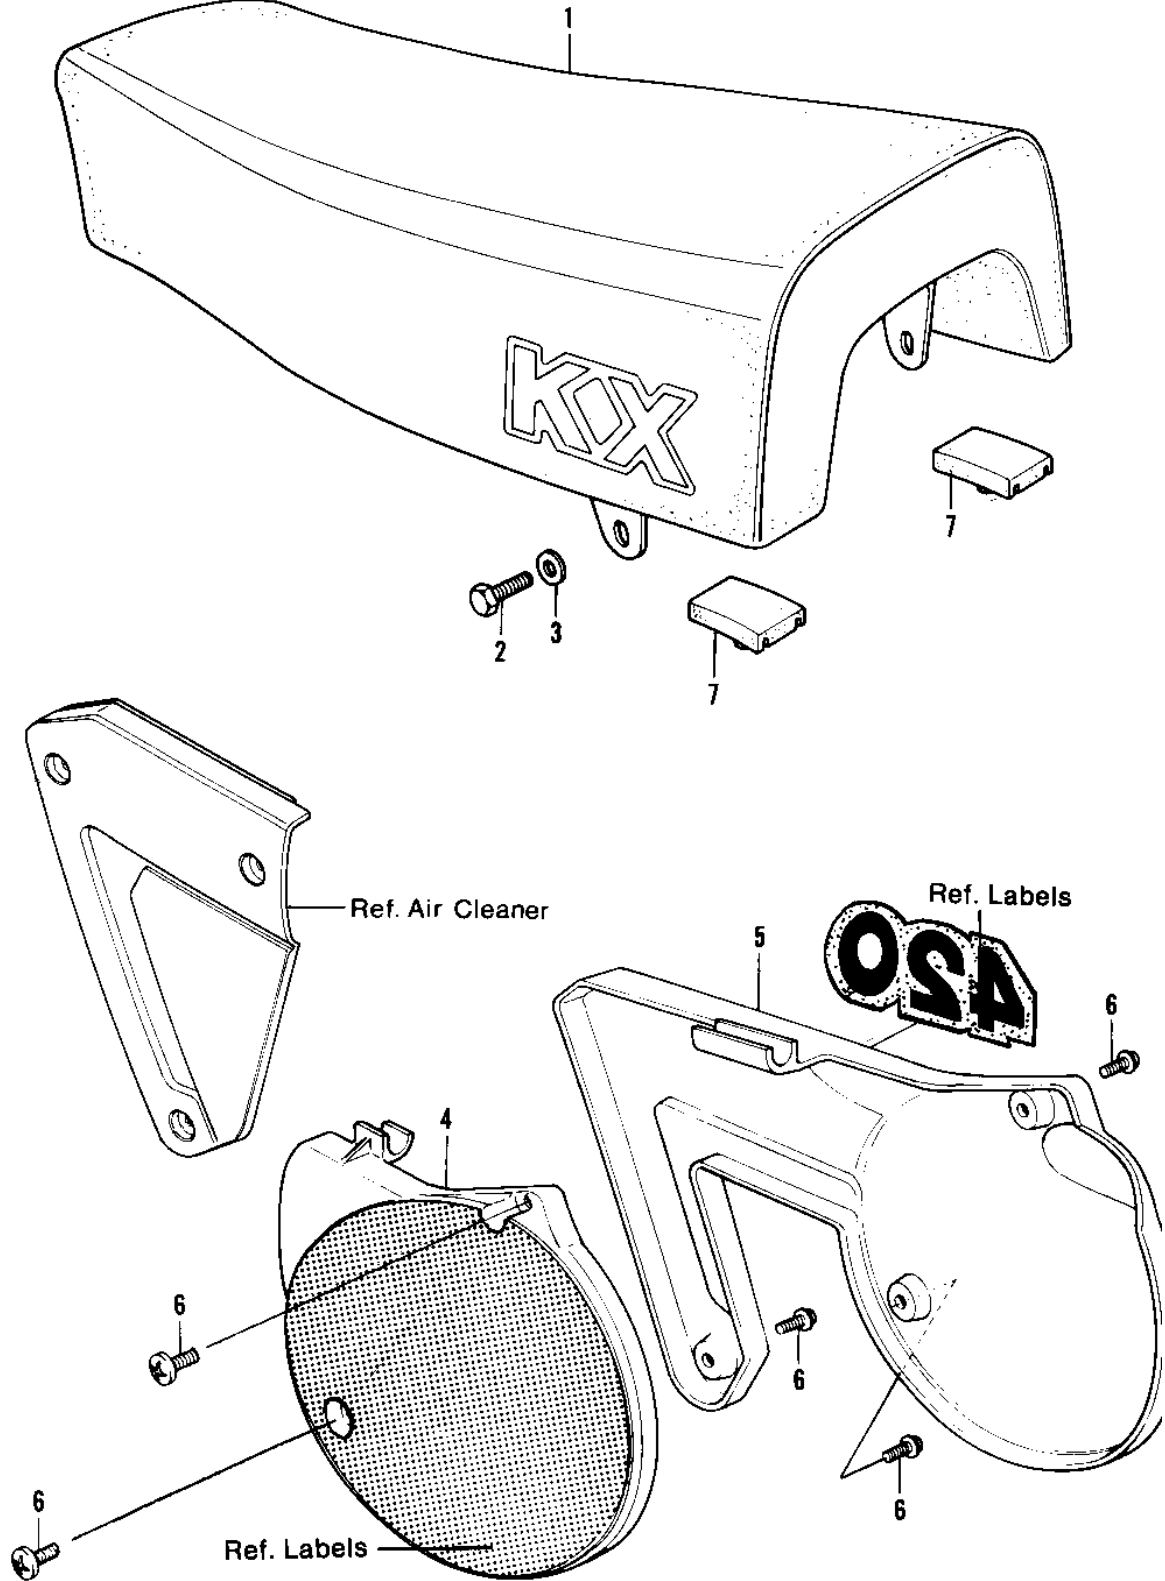

1980 KX420 PARTS DIAGRAM

SEAT/SIDE COVERS

1980 KX420 PARTS LIST

SEAT/SIDE COVERS

ITEM NAME	PART NUMBER	QUANTITY
SEAT-ASSY (Ref # 1)	53001-1106	1
SEAT-ASSY (Ref # 1)	53001-1106	1
BOLT SMALL (Ref # 2)	114G0812	2
BOLT-SMALL-UPSET,8X16 (Ref # 2)	115G0816	2
WASHER PLAIN 8MM (Ref # 3)	411B0800	2
COVER,SIDE,L.H. (Ref # 4)	36001-1081-7F	1
COVER-SIDE,LH,F.BLACK (Ref # 4)	36001-1081-21	1
COVER-SIDE,RH,F.BLACK (Ref # 5)	36001-1082-21	1
COVER-SIDE,RH,F.BLACK (Ref # 5)	36001-1082-21	1
SCREW,6X14 (Ref # 6)	92009-1287	5
DAMPER,SEAT (Ref # 7)	92075-1226	2