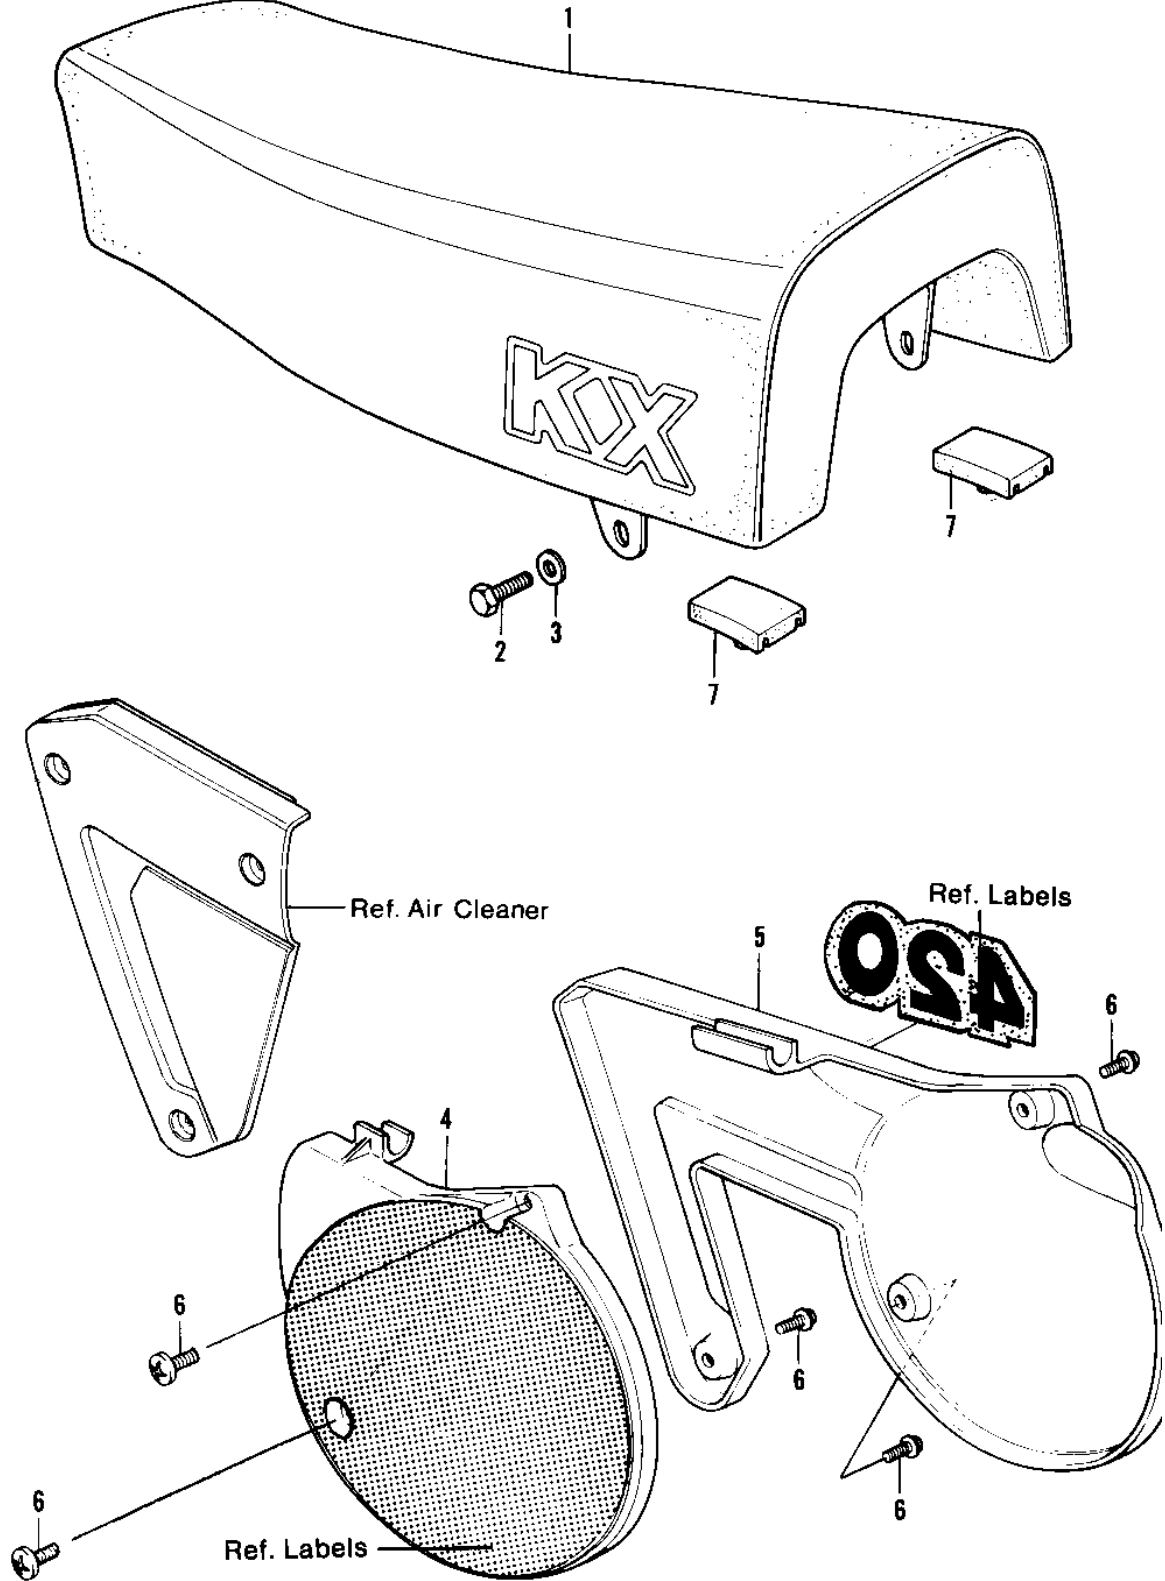

1981 KX420 PARTS DIAGRAM

SEAT/SIDE COVERS

1981 KX420 PARTS LIST

SEAT/SIDE COVERS

ITEM NAME	PART NUMBER	QUANTITY
SEAT-ASSY (Ref # 1)	53001-1106	1
SEAT-ASSY (Ref # 1)	53001-1106	1
BOLT SMALL (Ref # 2)	114G0812	1
BOLT-SMALL-UPSET,8X16 (Ref # 2)	115G0816	1
WASHER PLAIN 8MM (Ref # 3)	411B0800	1
COVER,SIDE,L.H. (Ref # 4)	36001-1081-7F	1
COVER-SIDE,LH,F.BLACK (Ref # 4)	36001-1081-21	1
COVER-SIDE,RH,F.BLACK (Ref # 5)	36001-1082-21	1
COVER-SIDE,RH,F.BLACK (Ref # 5)	36001-1082-21	1
SCREW,6X14 (Ref # 6)	92009-1287	1
DAMPER,SEAT (Ref # 7)	92075-1226	1