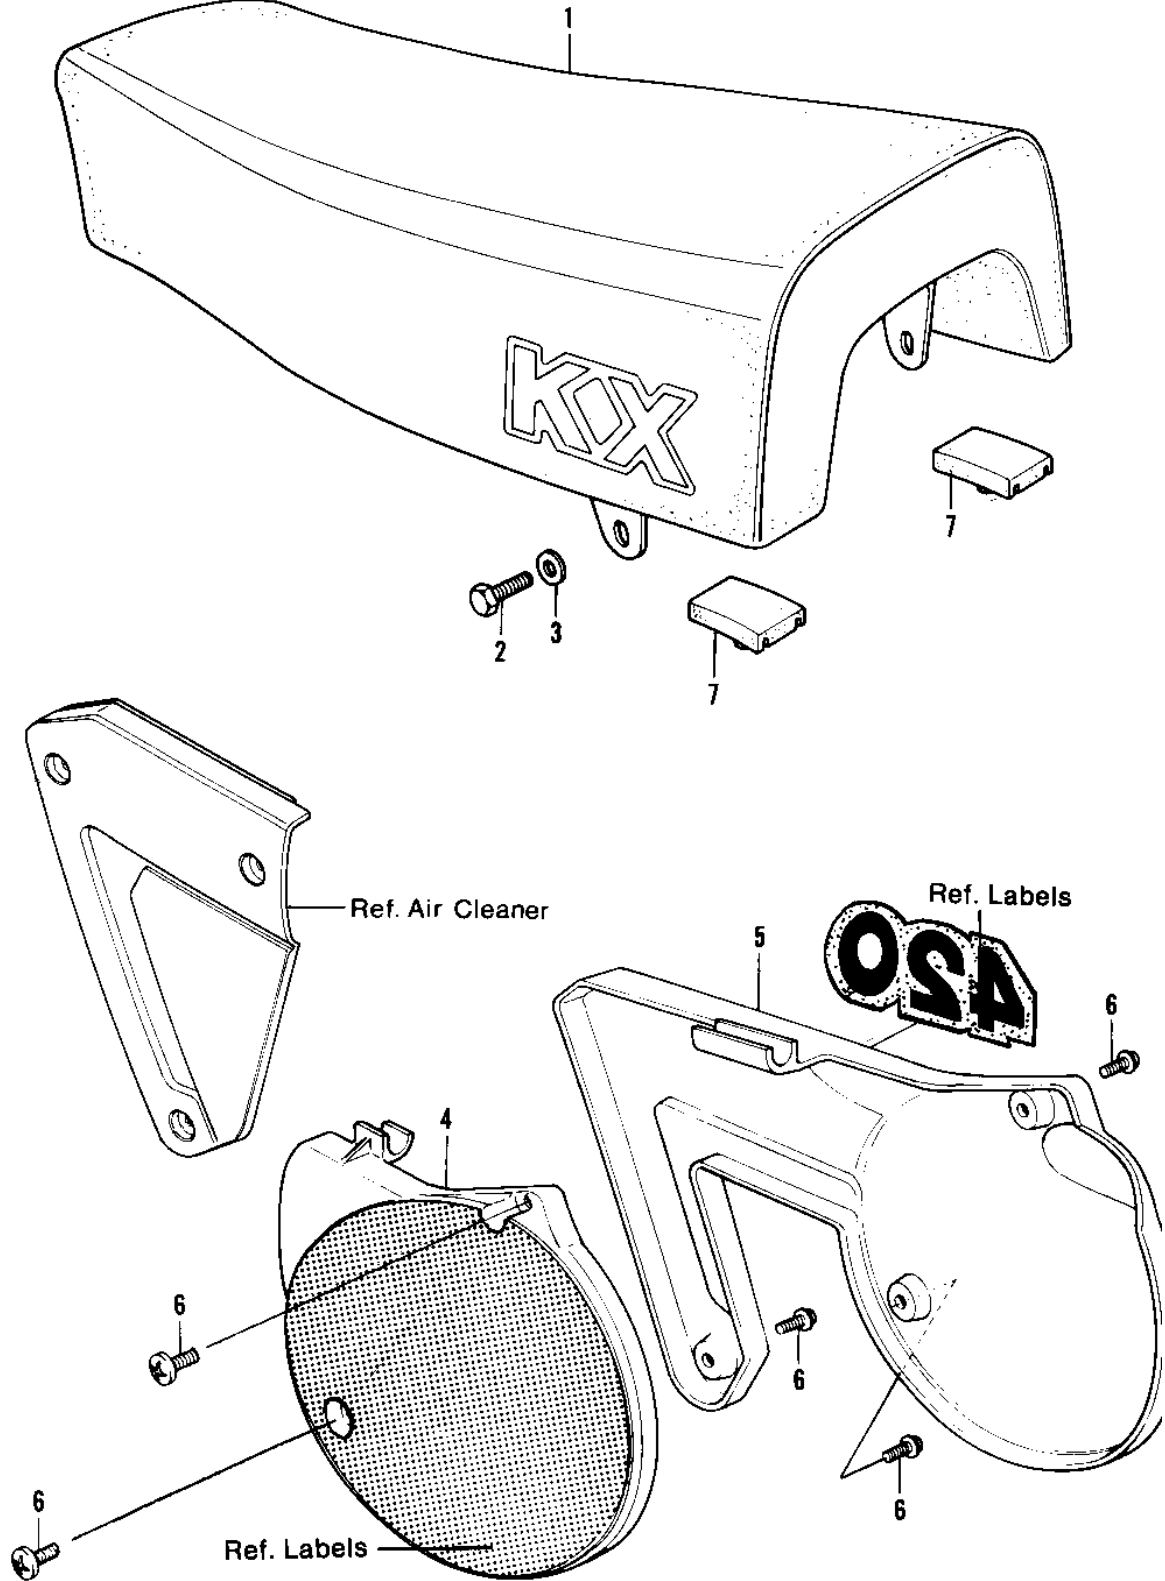

# 1981 KX420 PARTS DIAGRAM

SEAT/SIDE COVERS

# 1981 KX420 PARTS LIST

## SEAT/SIDE COVERS

ITEM NAME	PART NUMBER	QUANTITY
SEAT-ASSY (Ref # 1)	53001-1106	1
SEAT-ASSY (Ref # 1)	53001-1106	1
BOLT SMALL (Ref # 2)	114G0812	1
BOLT-SMALL-UPSET,8X16 (Ref # 2)	115G0816	1
WASHER PLAIN 8MM (Ref # 3)	411B0800	1
COVER,SIDE,L.H. (Ref # 4)	36001-1081-7F	1
COVER-SIDE,LH,F.BLACK (Ref # 4)	36001-1081-21	1
COVER-SIDE,RH,F.BLACK (Ref # 5)	36001-1082-21	1
COVER-SIDE,RH,F.BLACK (Ref # 5)	36001-1082-21	1
SCREW,6X14 (Ref # 6)	92009-1287	1
DAMPER,SEAT (Ref # 7)	92075-1226	1