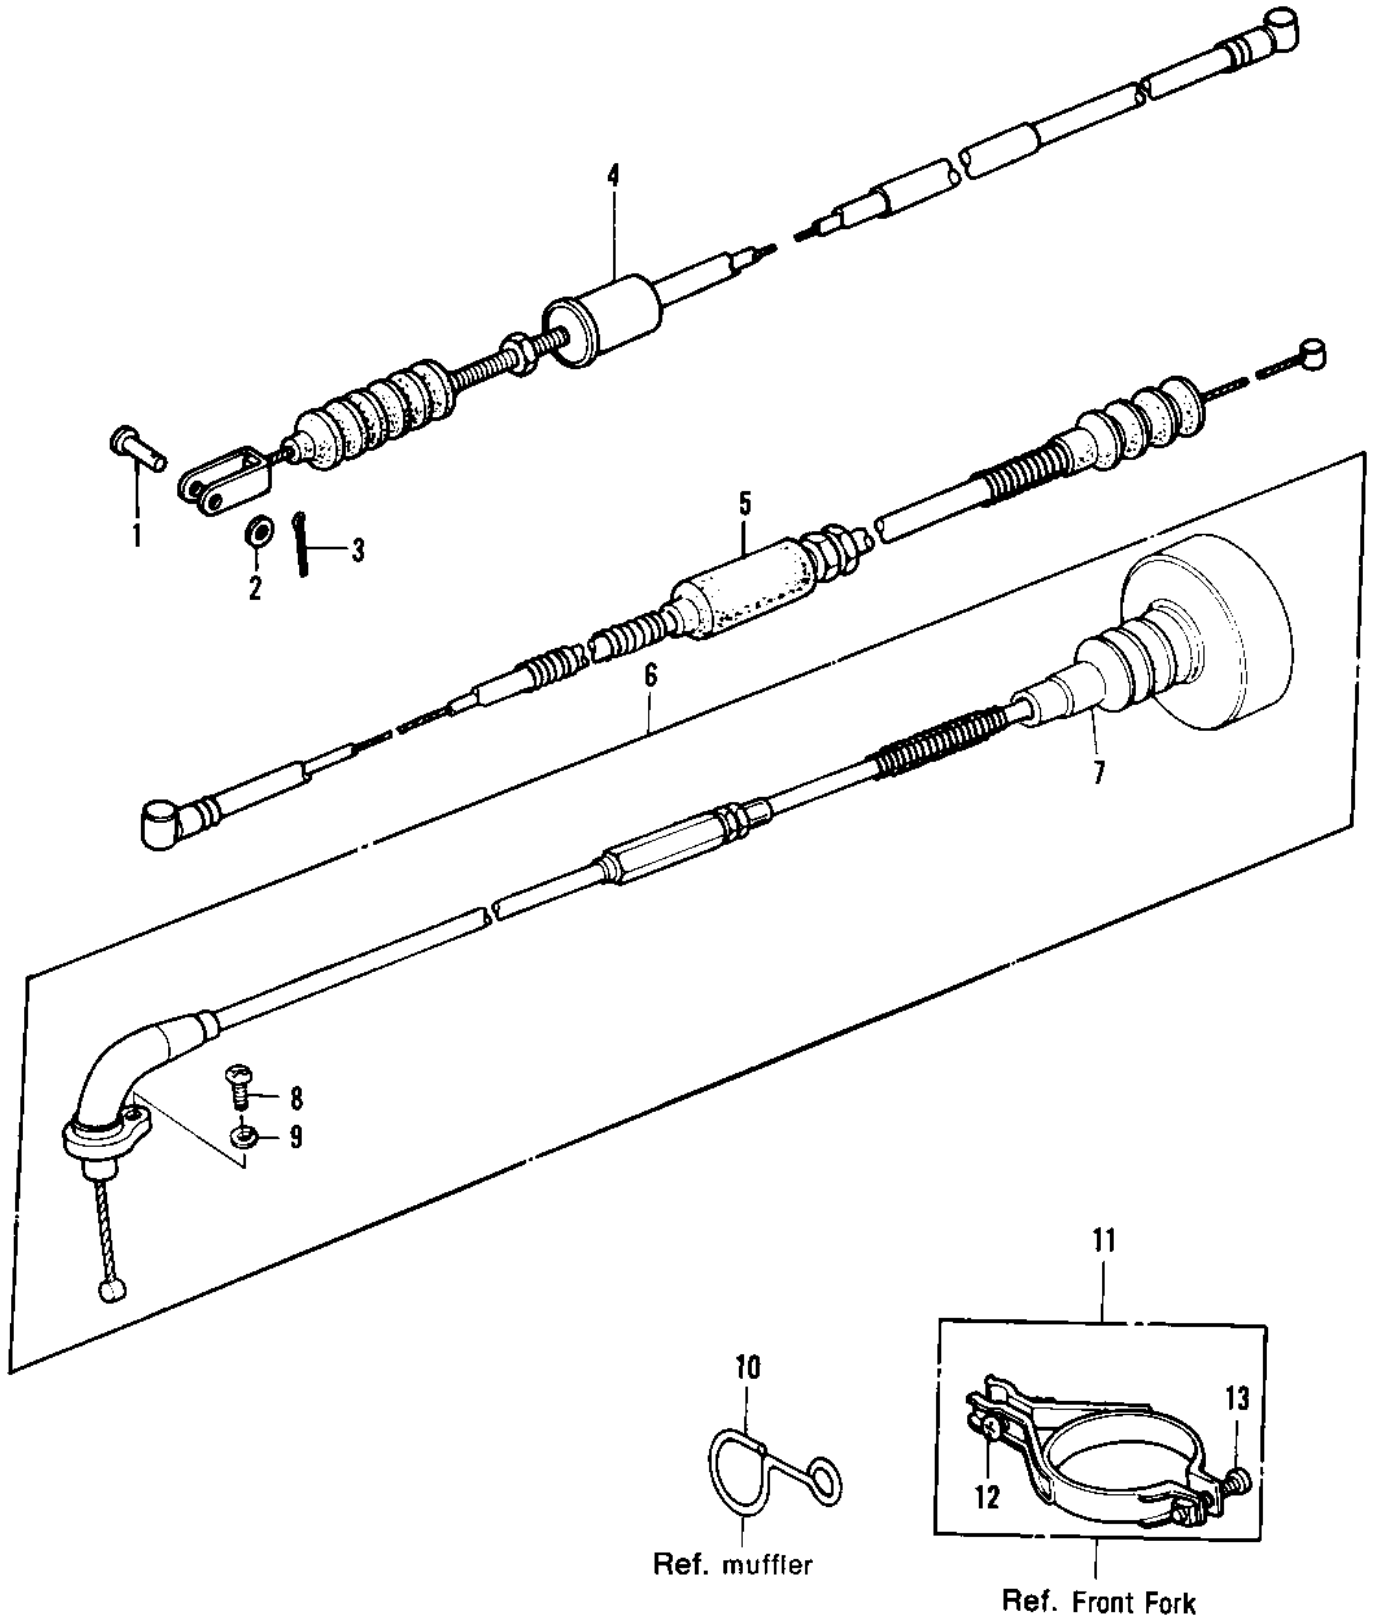

1980 KX420 PARTS DIAGRAM

CABLES

1980 KX420 PARTS LIST

CABLES

ITEM NAME	PART NUMBER	QUANTITY
PIN-BRAKE ROD FITTING (Ref # 1)	92043-064	1
WASHER PLAIN 6MM (Ref # 2)	410B0600	1
PIN COTTER 2.0X15 (Ref # 3)	550D2015	1
CABLE,BRAKE (Ref # 4)	54005-4002	1
CABLE,CLUTCH (Ref # 5)	54011-4001	1
CABLE,THROTTLE (Ref # 6)	54012-1057	1
BOOT,THROTTLE CABLE (Ref # 7)	49006-1016	1
SCREW PAN HEAD 5X10 (Ref # 8)	220B0510	1
WASHER SPRING 5MM (Ref # 9)	461F0500	1
CLAMP,CLUTCH CABLE (Ref # 10)	92037-1202	1
CLAMP,CABLE (Ref # 11)	92037-1072	1
SCREW-PAN-CRSOSS,4X12 (Ref # 12)	220B0412	1
SCREW-PAN-CROS,5X25 (Ref # 13)	220B0525	1