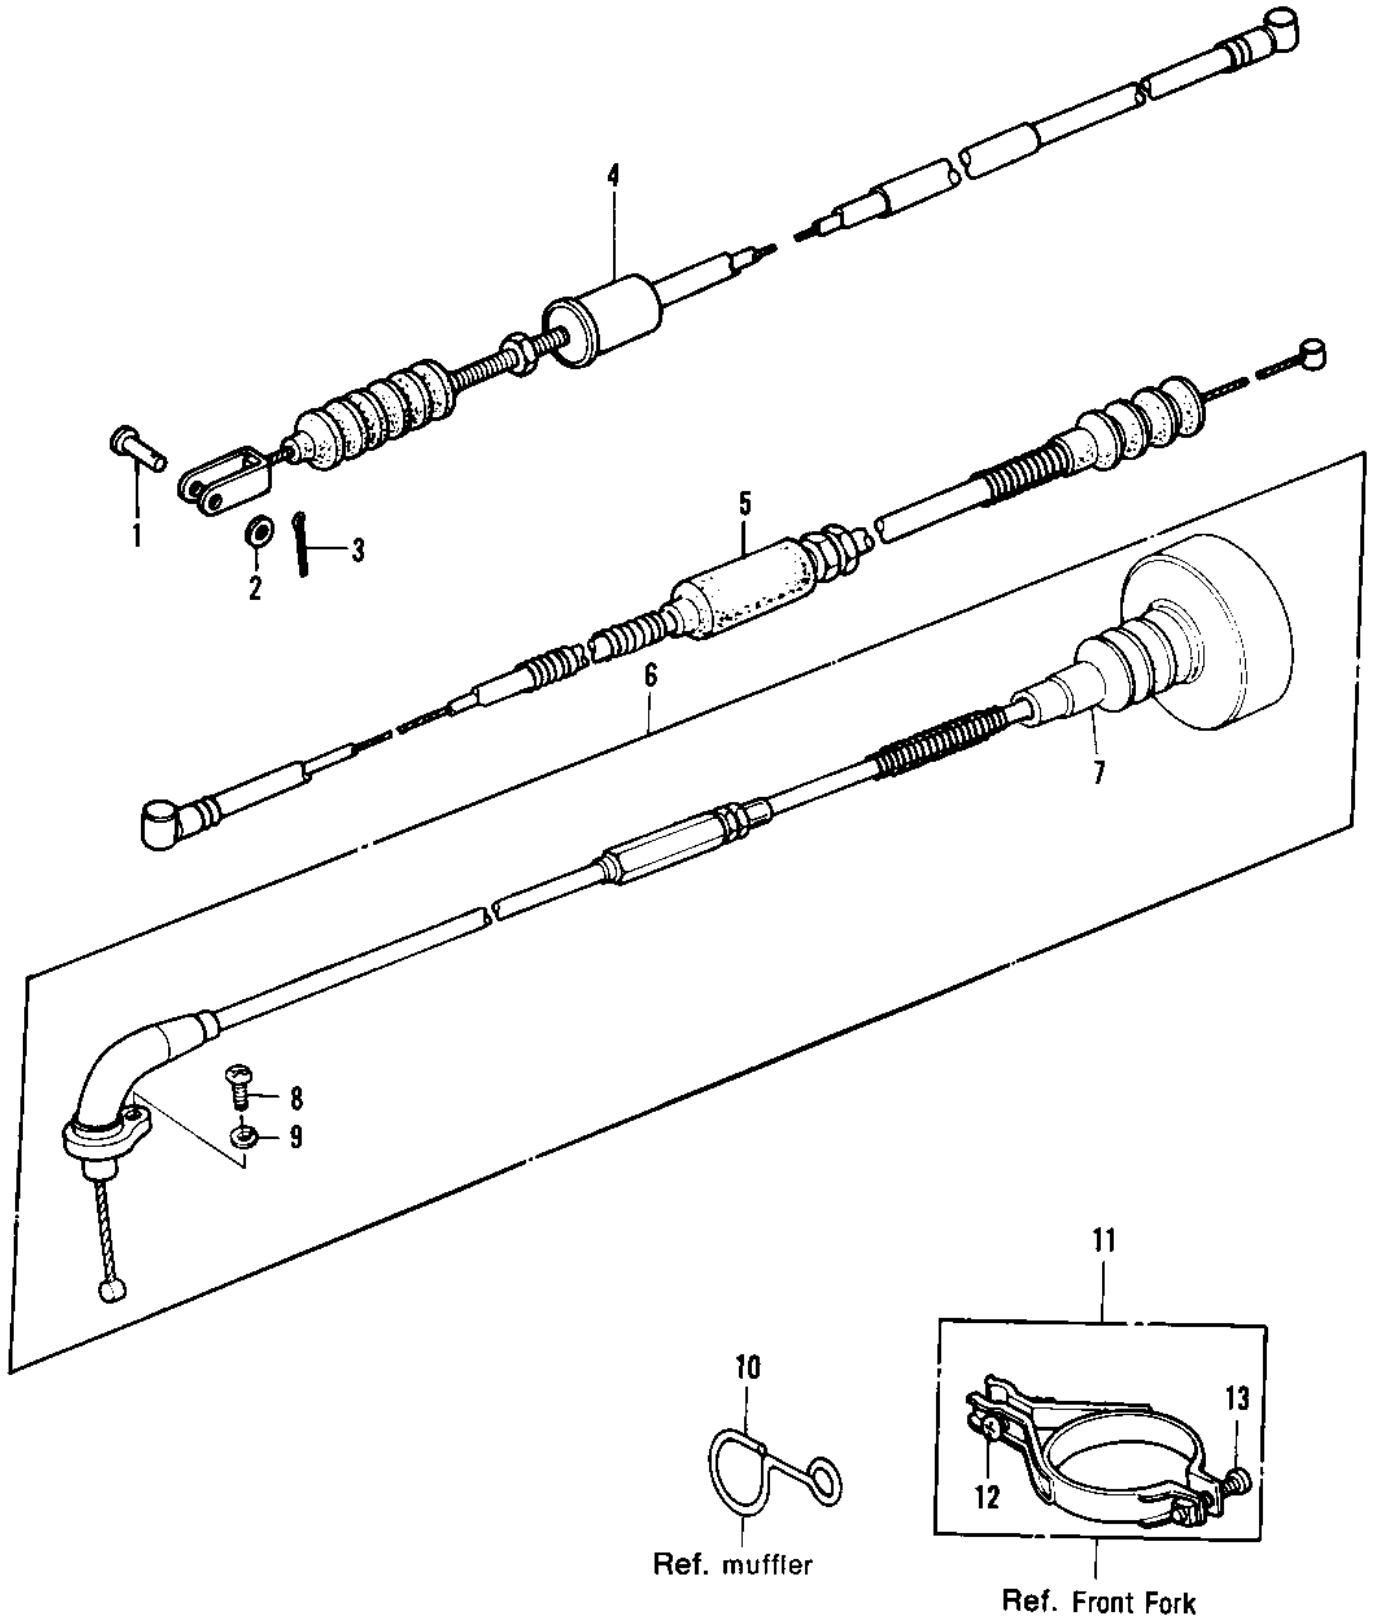

1980 KX420 PARTS DIAGRAM

CABLES

1980 KX420 PARTS LIST

CABLES

ITEM NAME	PART NUMBER	QUANTITY
PIN-BRAKE ROD FITTING (Ref # 1)	92043-064	1
WASHER PLAIN 6MM (Ref # 2)	410B0600	1
PIN COTTER 2.0X15 (Ref # 3)	550D2015	1
CABLE,BRAKE (Ref # 4)	54005-4002	1
CABLE,CLUTCH (Ref # 5)	54011-4001	1
CABLE,THROTTLE (Ref # 6)	54012-1057	1
BOOT,THROTTLE CABLE (Ref # 7)	49006-1016	1
SCREW PAN HEAD 5X10 (Ref # 8)	220B0510	1
WASHER SPRING 5MM (Ref # 9)	461F0500	1
CLAMP,CLUTCH CABLE (Ref # 10)	92037-1202	1
CLAMP,CABLE (Ref # 11)	92037-1072	1
SCREW-PAN-CRSOSS,4X12 (Ref # 12)	220B0412	1
SCREW-PAN-CROS,5X25 (Ref # 13)	220B0525	1