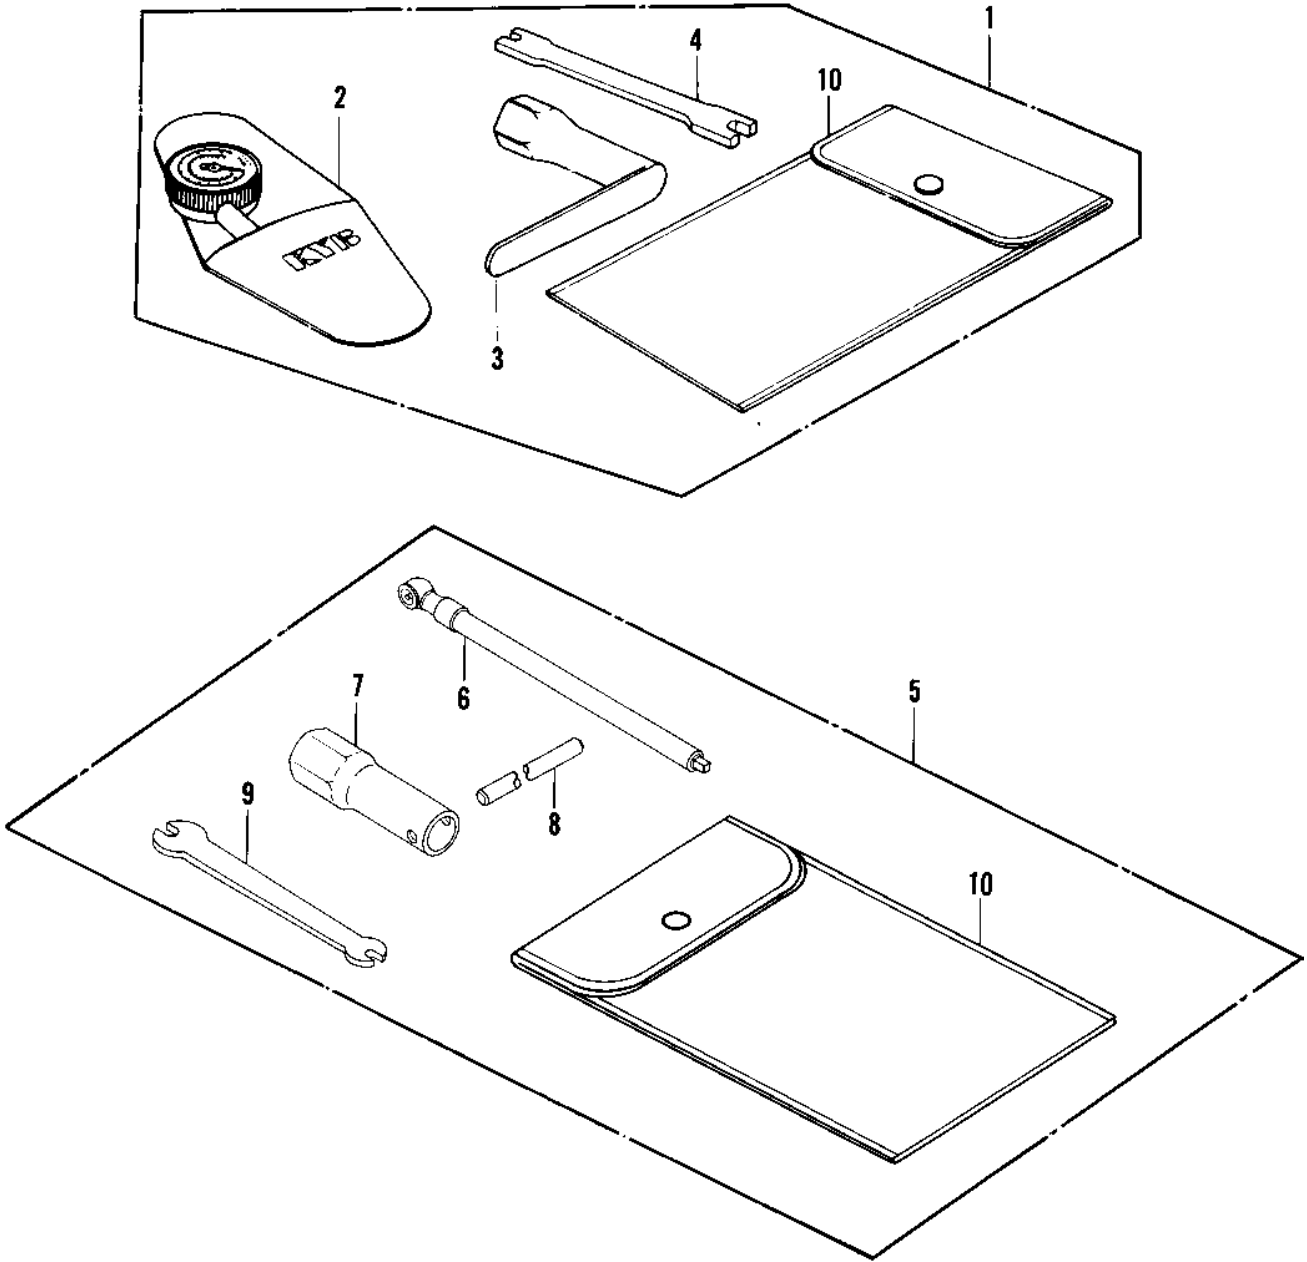

# 1980 KX420 PARTS DIAGRAM

OWNER TOOLS

## OWNER TOOLS

ITEM NAME	PART NUMBER	QUANTITY
TOOL KIT (Ref # 1)	56007-1010	1
GAUGE,AIR (Ref # 2)	52005-1003	1
WRENCH,SPARK PLUG (Ref # 3)	92110-019	1
WRENCH SPOKE (Ref # 4)	92110-1016	1
BAG,TOOL (Ref # 10)	56008-008	1