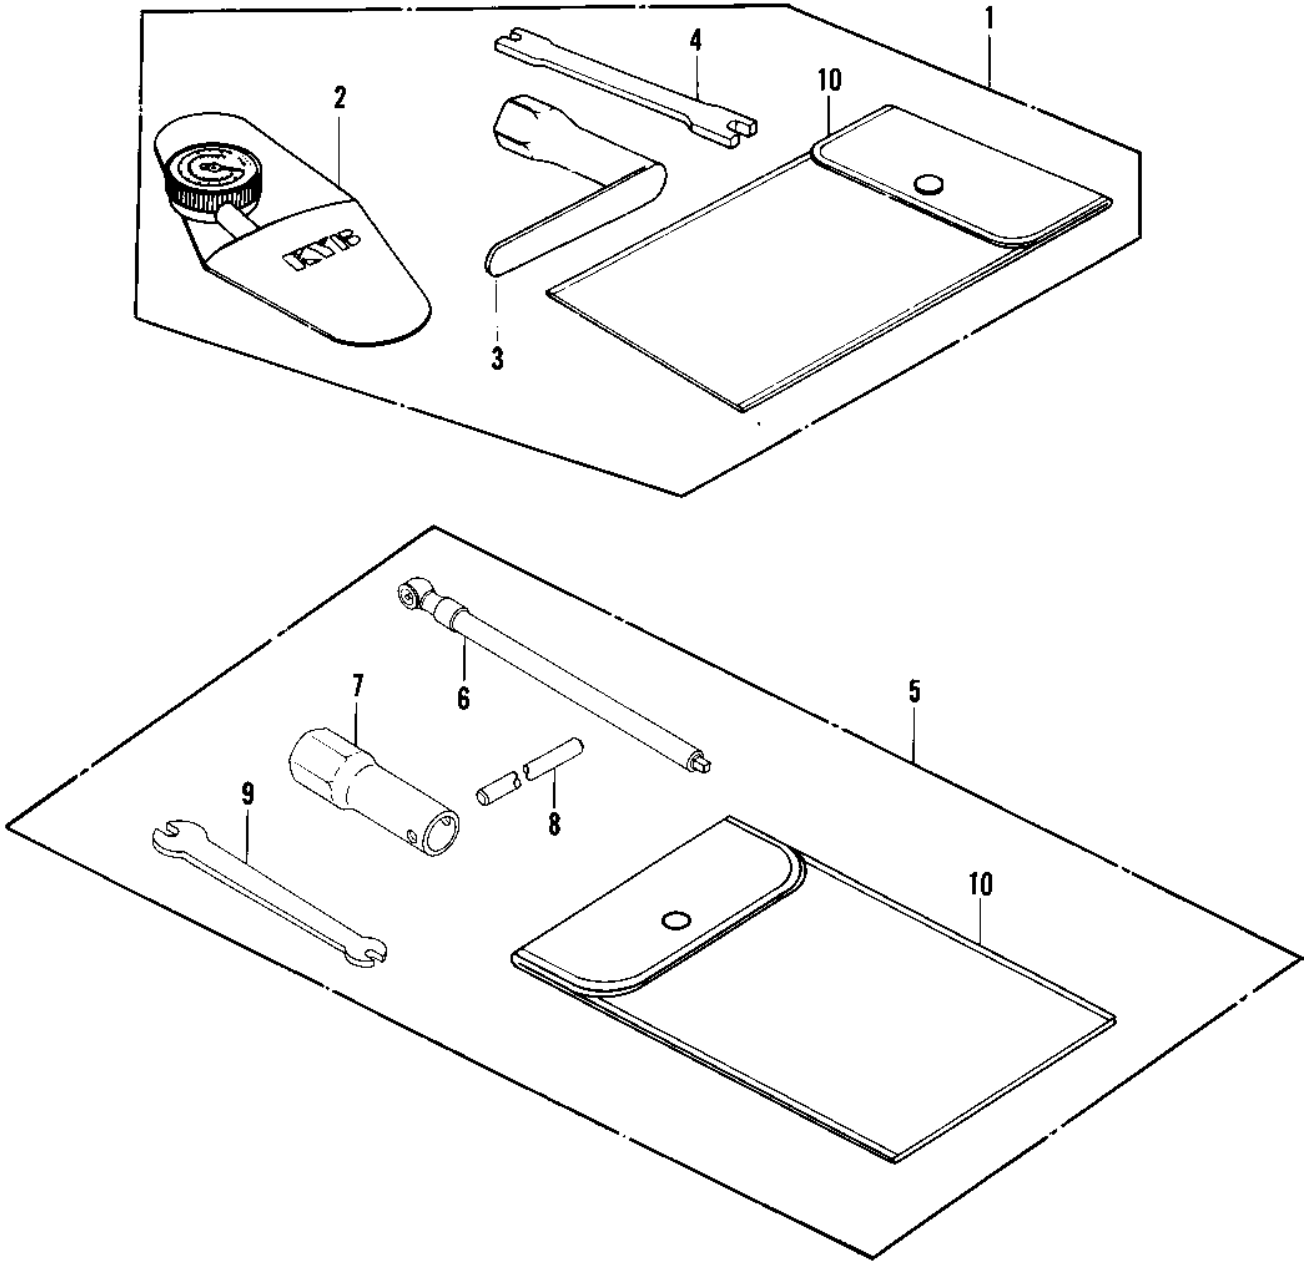

1980 KX420 PARTS DIAGRAM

OWNER TOOLS

1980 KX420 PARTS LIST

OWNER TOOLS

ITEM NAME	PART NUMBER	QUANTITY
TOOL KIT (Ref # 1)	56007-1010	1
GAUGE,AIR (Ref # 2)	52005-1003	1
WRENCH,SPARK PLUG (Ref # 3)	92110-019	1
WRENCH SPOKE (Ref # 4)	92110-1016	1
BAG,TOOL (Ref # 10)	56008-008	1