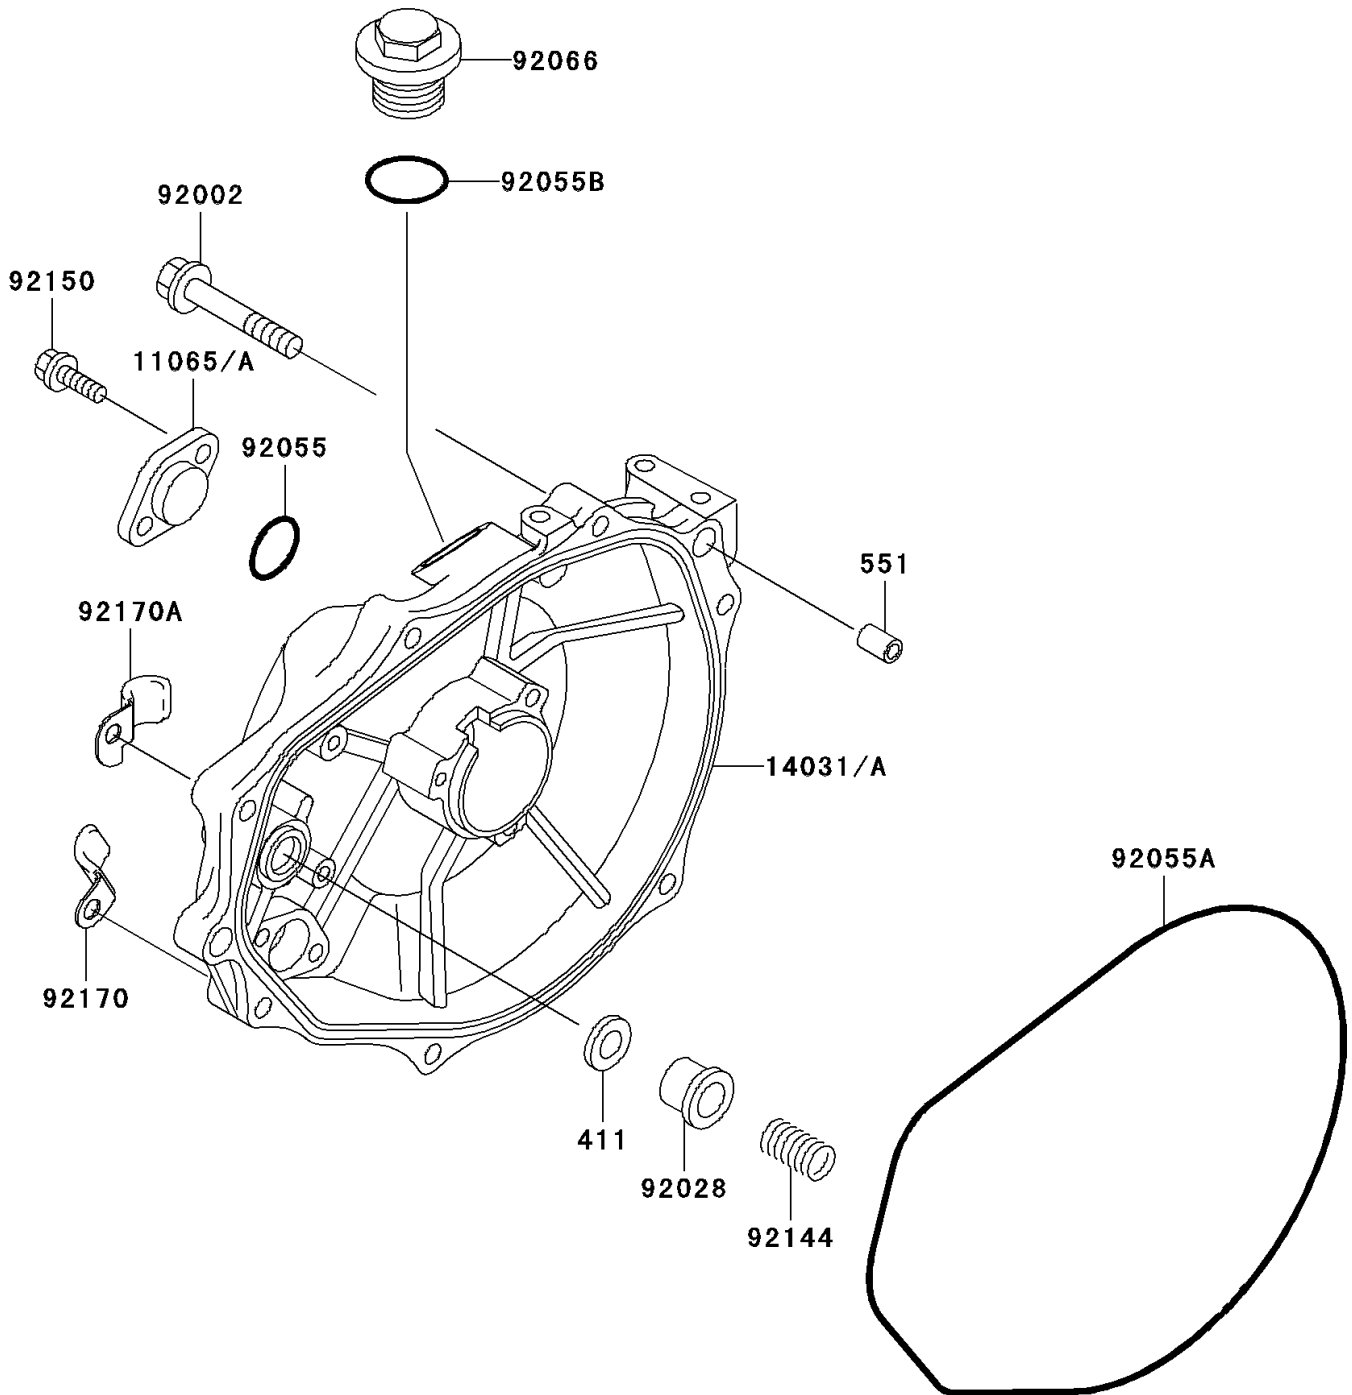

1998 SXI PRO PARTS DIAGRAM

Engine Cover(s)

E1431

1998 SXI PRO PARTS LIST

Engine Cover(s)

ITEM NAME	PART NUMBER	QUANTITY
WASHER-PLAIN,5MM (Ref # 411)	411S0500	1
PIN-DOWEL (Ref # 551)	551R0812	2
CAP (Ref # 11065)	11065-3706	1
COVER-GENERATOR (Ref # 14031)	14031-3721	1
BOLT,6X30 (Ref # 92002)	92002-3726	7
BUSHING (Ref # 92028)	92028-3718	1
RING-O,19.5X1.5 (Ref # 92055)	92055-055	1
RING-O,GENERATOR COVER (Ref # 92055A)	92055-3712	1
RING-O (Ref # 92055B)	92055-515	1
PLUG (Ref # 92066)	92066-3739	1
SPRING (Ref # 92144)	92144-3728	1
BOLT,6X18 (Ref # 92150)	92150-3729	2
CLAMP (Ref # 92170)	92170-3735	1
CLAMP (Ref # 92170A)	92170-3736	1