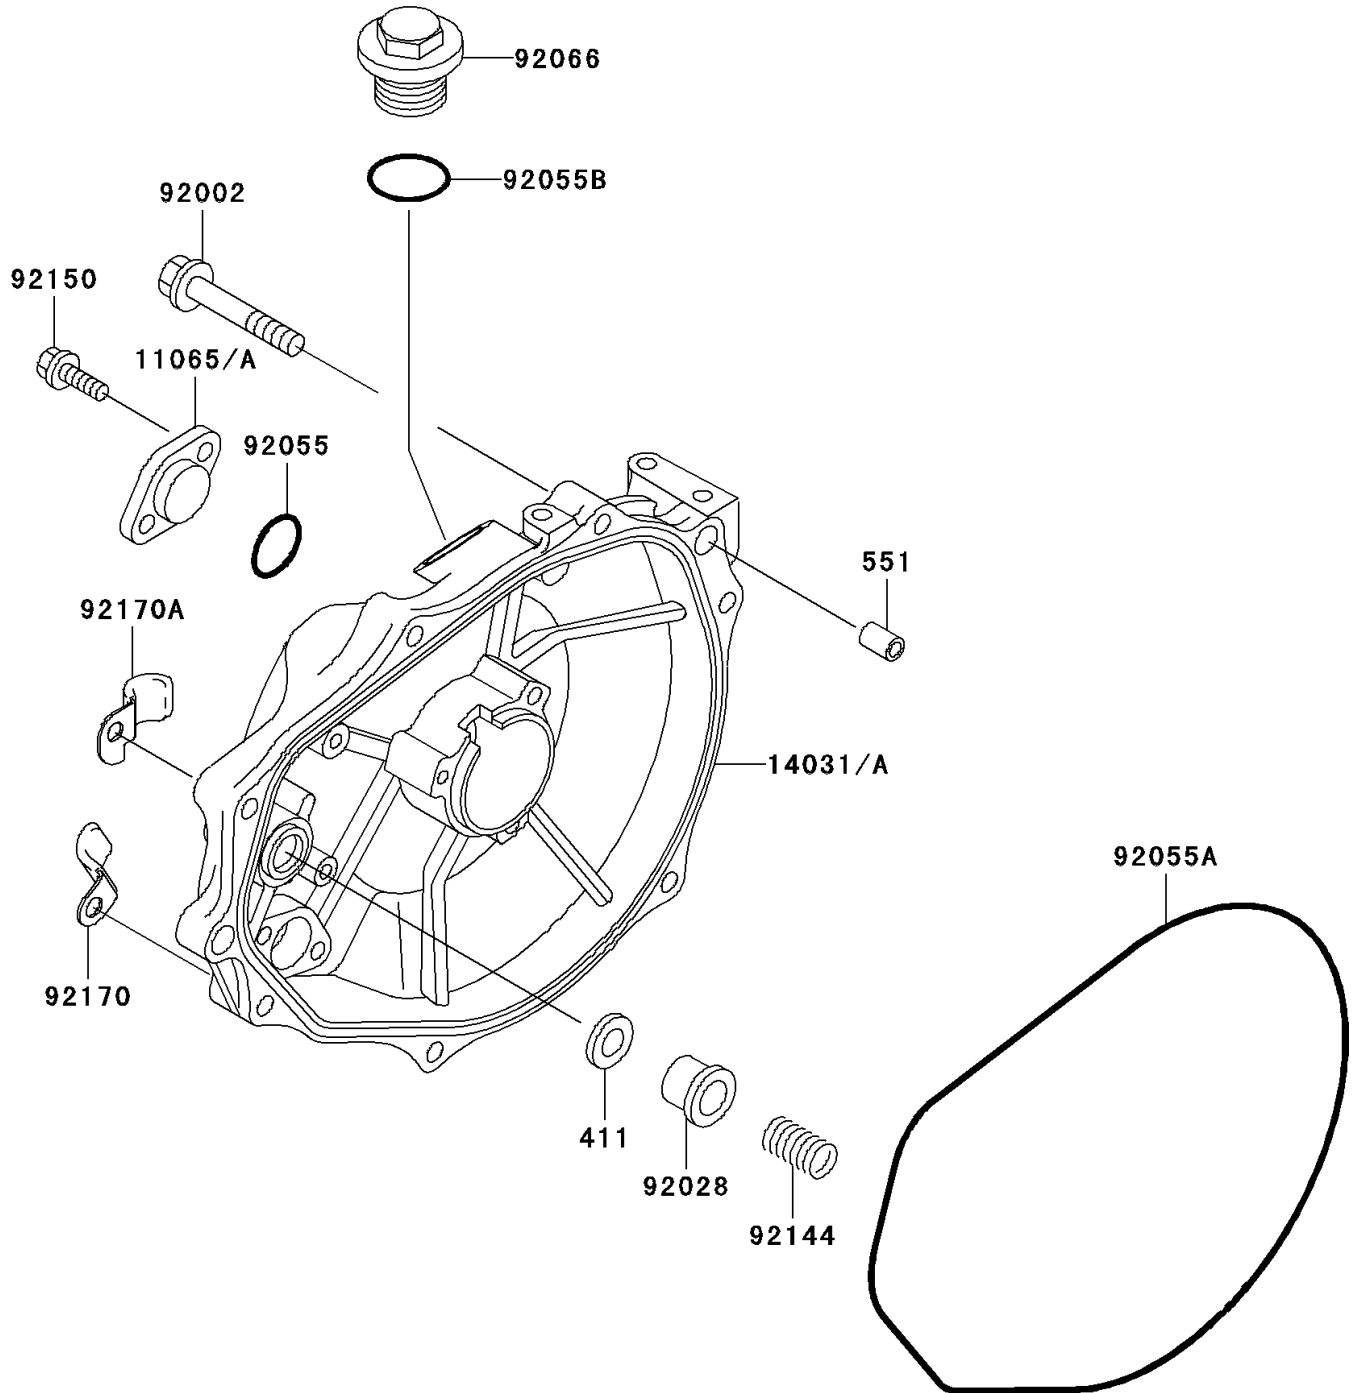

# 1999 SXI PRO PARTS DIAGRAM

Engine Cover(s)

E1431

# 1999 SXI PRO PARTS LIST

## Engine Cover(s)

ITEM NAME	PART NUMBER	QUANTITY
WASHER-PLAIN,5MM (Ref # 411)	411S0500	1
PIN-DOWEL (Ref # 551)	551R0812	2
CAP (Ref # 11065)	11065-3706	1
COVER-GENERATOR (Ref # 14031)	14031-3721	1
BOLT,6X30 (Ref # 92002)	92002-3726	7
BUSHING (Ref # 92028)	92028-3718	1
RING-O,19.5X1.5 (Ref # 92055)	92055-055	1
RING-O,GENERATOR COVER (Ref # 92055A)	92055-3712	1
RING-O (Ref # 92055B)	92055-515	1
PLUG (Ref # 92066)	92066-3739	1
SPRING (Ref # 92144)	92144-3728	1
BOLT,6X18 (Ref # 92150)	92150-3729	2
CLAMP (Ref # 92170)	92170-3735	1
CLAMP (Ref # 92170A)	92170-3736	1