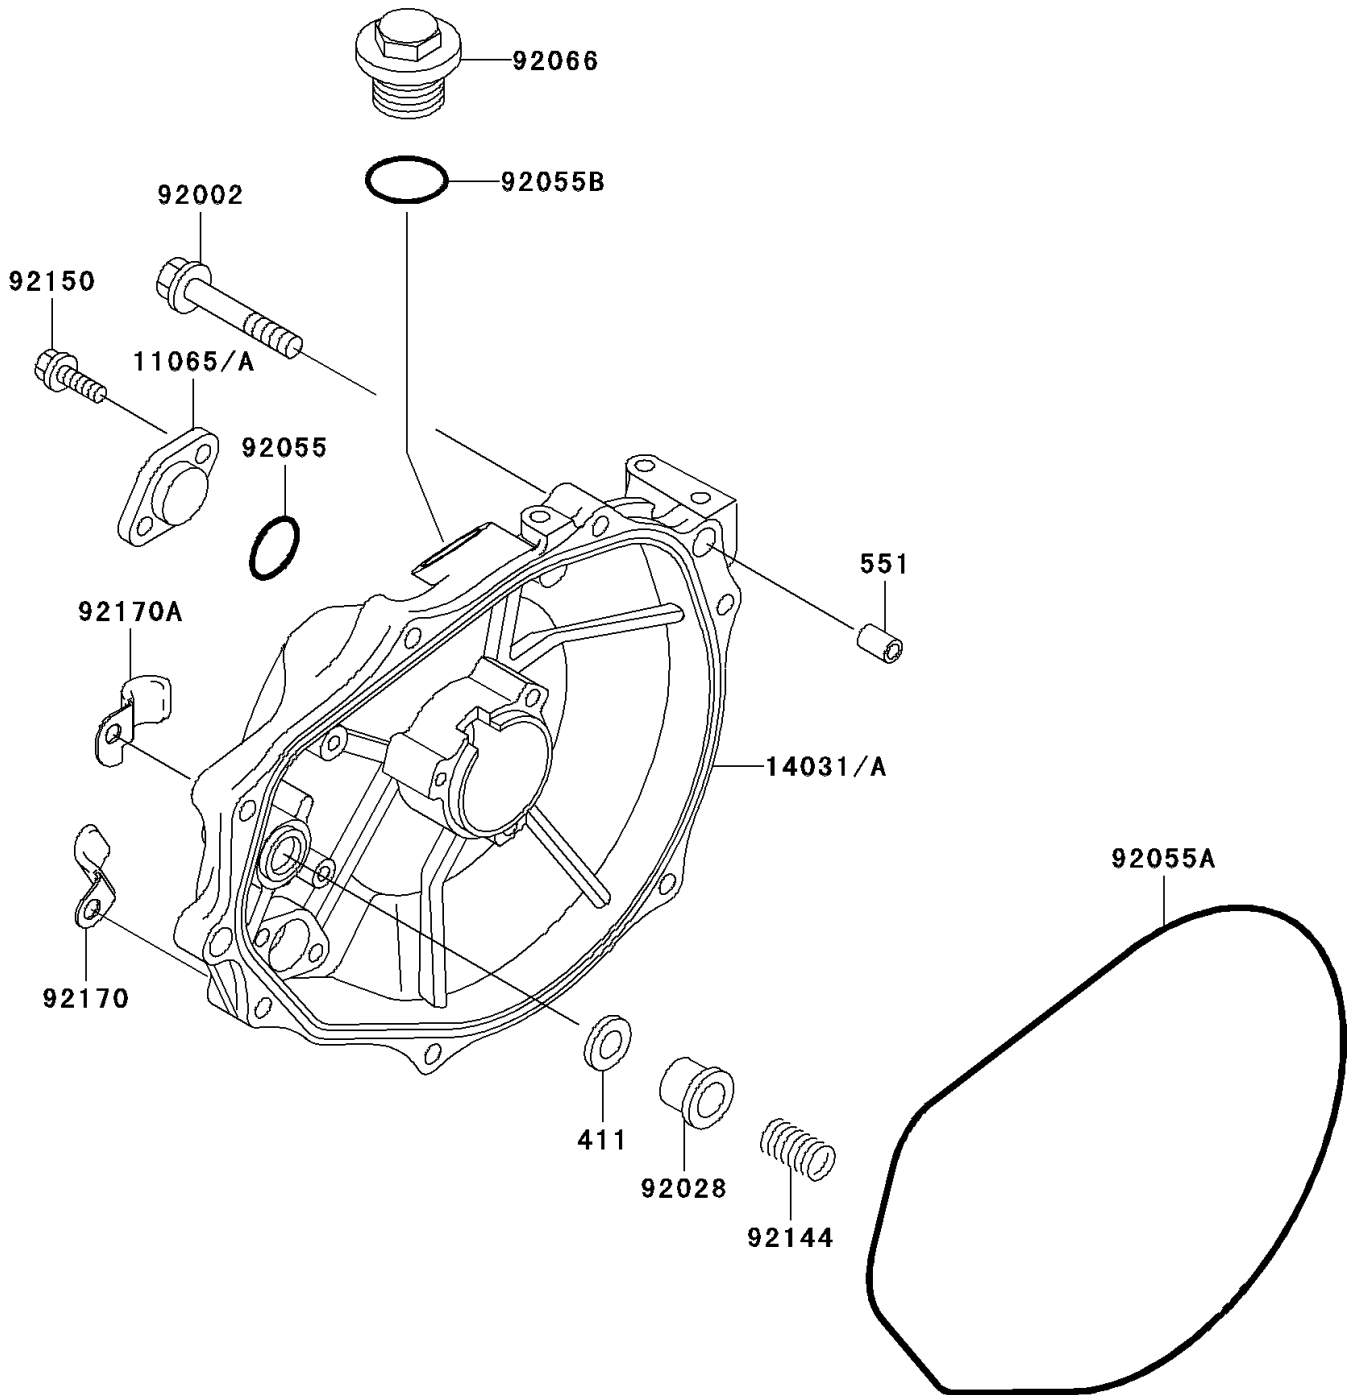

# 2000 SXI PRO PARTS DIAGRAM

Engine Cover(s)

E1431

## 2000 SXI PRO PARTS LIST

### Engine Cover(s)

ITEM NAME	PART NUMBER	QUANTITY
WASHER-PLAIN,5MM (Ref # 411)	411S0500	1
PIN-DOWEL (Ref # 551)	551R0812	2
CAP (Ref # 11065)	11065-3706	1
COVER-GENERATOR (Ref # 14031)	14031-3721	1
BOLT,6X30 (Ref # 92002)	92002-3726	7
BUSHING (Ref # 92028)	92028-3718	1
RING-O,19.5X1.5 (Ref # 92055)	92055-055	1
RING-O,GENERATOR COVER (Ref # 92055A)	92055-3712	1
RING-O (Ref # 92055B)	92055-515	1
PLUG (Ref # 92066)	92066-3739	1
SPRING (Ref # 92144)	92144-3728	1
BOLT,6X18 (Ref # 92150)	92150-3729	2
CLAMP (Ref # 92170)	92170-3735	1
CLAMP (Ref # 92170A)	92170-3736	1