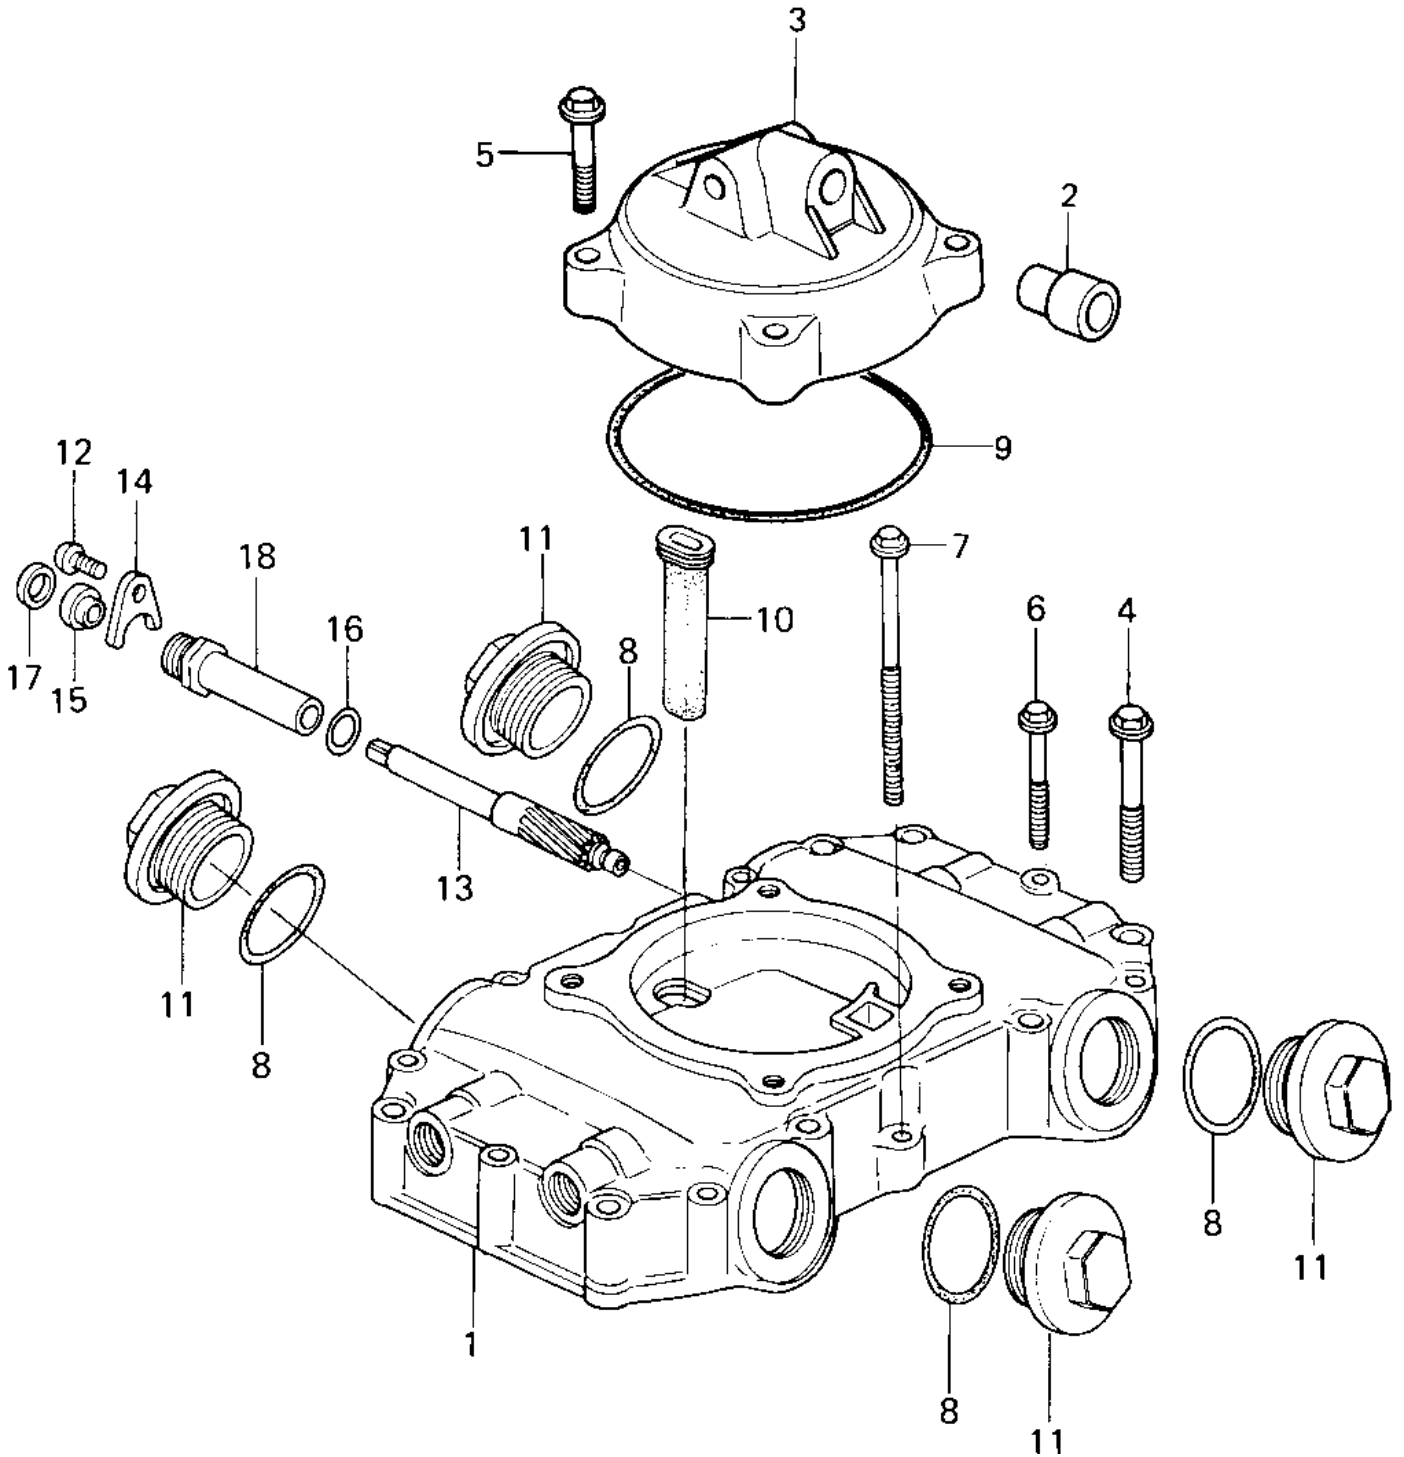

# 1980 KZ440-B1 PARTS DIAGRAM

CYLINDER HEAD COVER ('80 B1)

# 1980 KZ440-B1 PARTS LIST

## CYLINDER HEAD COVER ('80 B1)

ITEM NAME	PART NUMBER	QUANTITY
CASE ROCKER (Ref # 1)	11022-1001	1
BREATHER JOINT (Ref # 2)	14067-006	1
BODY,BREATHER (Ref # 3)	14070-1004	1
BOLT,HEX HEAD 8X63 (Ref # 4)	92002-1215	8
BOLT,HEX HEAD 8X63 (Ref # 5)	92002-1215	4
BOLT,HEX HEAD,6X54 (Ref # 6)	92003-110	6
BOLT,6X105 (Ref # 7)	92003-194	2
"O" RING,VLV ADJUST (Ref # 8)	92055-1005	4
"O" RING,BREATHER (Ref # 9)	92055-1020	1
TUBE,BREATHER (Ref # 10)	92059-1002	1
PLUG,VLV ADJUST (Ref # 11)	92066-1006	4
SCREW PAN HEAD 6X10 (Ref # 12)	220B0610	1
GEAR,METER SCREW (Ref # 13)	41060-1013	1
CLAMP,METER GEAR (Ref # 14)	92037-1030	1
OIL SEAL (Ref # 15)	92050-075	1
"O" RING,METER GEAR (Ref # 16)	92055-1021	1
GASKET,TACHOMETER GER (Ref # 17)	92065-103	1
BUSHING,METER GEAR (Ref # 18)	92087-1001	1