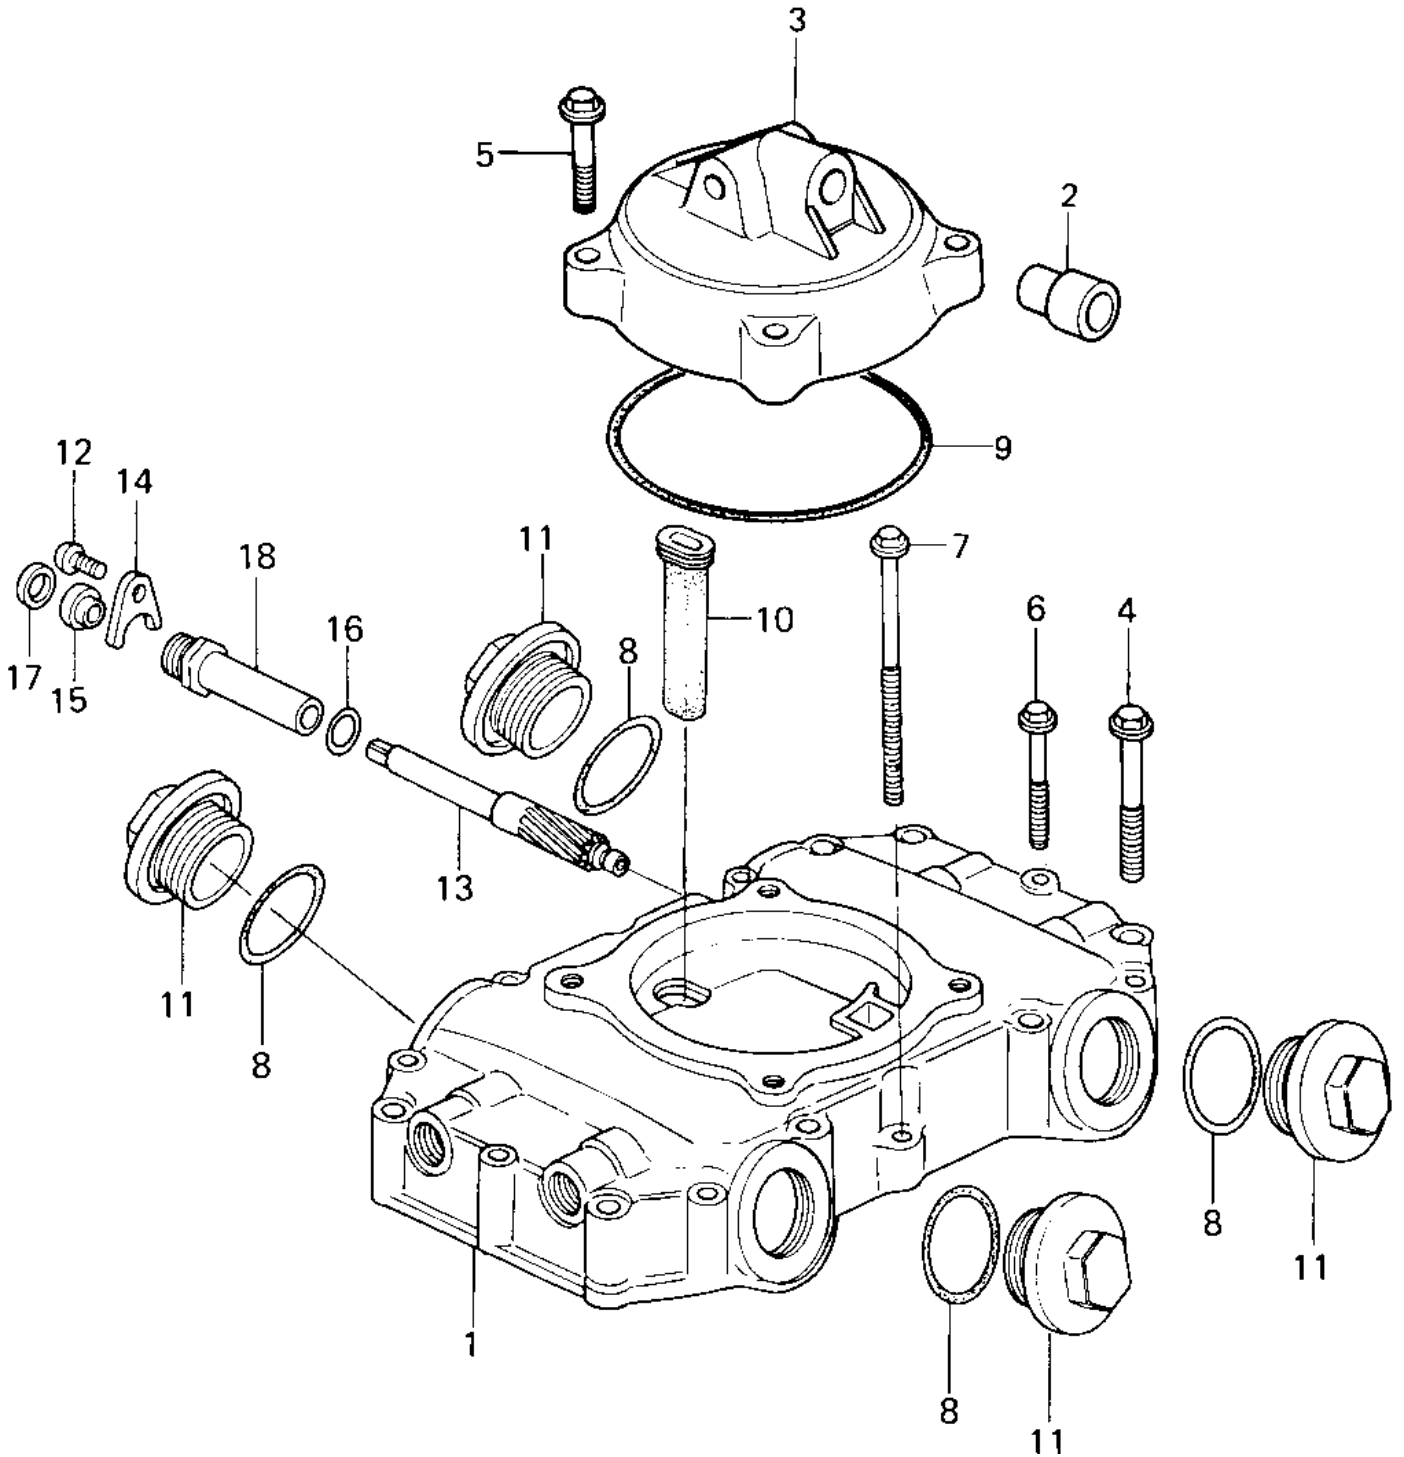

1980 KZ440-B1 PARTS DIAGRAM

CYLINDER HEAD COVER ('80 B1)

1980 KZ440-B1 PARTS LIST

CYLINDER HEAD COVER ('80 B1)

ITEM NAME	PART NUMBER	QUANTITY
CASE ROCKER (Ref # 1)	11022-1001	1
BREATHER JOINT (Ref # 2)	14067-006	1
BODY,BREATHER (Ref # 3)	14070-1004	1
BOLT,HEX HEAD 8X63 (Ref # 4)	92002-1215	8
BOLT,HEX HEAD 8X63 (Ref # 5)	92002-1215	4
BOLT,HEX HEAD,6X54 (Ref # 6)	92003-110	6
BOLT,6X105 (Ref # 7)	92003-194	2
"O" RING,VLV ADJUST (Ref # 8)	92055-1005	4
"O" RING,BREATHER (Ref # 9)	92055-1020	1
TUBE,BREATHER (Ref # 10)	92059-1002	1
PLUG,VLV ADJUST (Ref # 11)	92066-1006	4
SCREW PAN HEAD 6X10 (Ref # 12)	220B0610	1
GEAR,METER SCREW (Ref # 13)	41060-1013	1
CLAMP,METER GEAR (Ref # 14)	92037-1030	1
OIL SEAL (Ref # 15)	92050-075	1
"O" RING,METER GEAR (Ref # 16)	92055-1021	1
GASKET,TACHOMETER GER (Ref # 17)	92065-103	1
BUSHING,METER GEAR (Ref # 18)	92087-1001	1