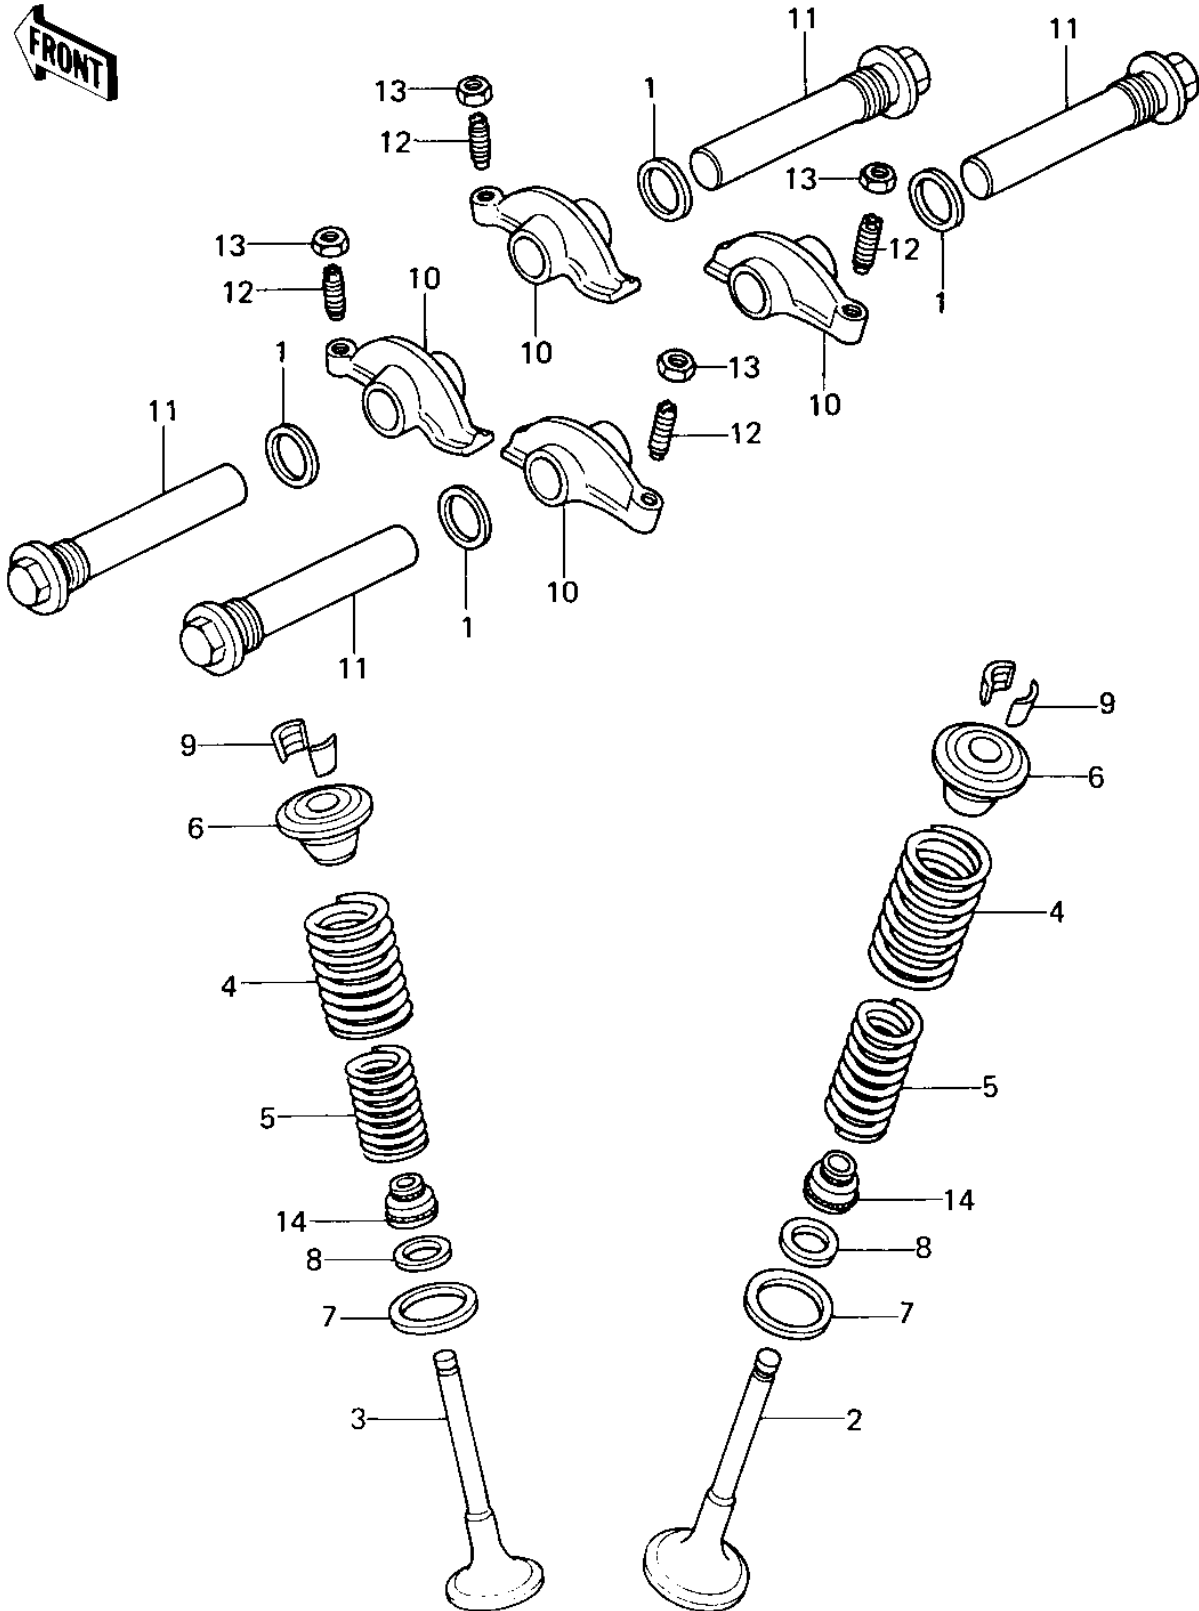

1980 KZ440-B1 PARTS DIAGRAM

ROCKER ARMS/VALVES ('80 B1)

1980 KZ440-B1 PARTS LIST

ROCKER ARMS/VALVES ('80 B1)

ITEM NAME	PART NUMBER	QUANTITY
GASKET,16X19.7X1.5 (Ref # 1)	11009-1106	4
VALVE,INTAKE (Ref # 2)	12004-1008	2
VALVE,EXHAUST (Ref # 3)	12005-1007	2
SPRING,OUTER VALVE (Ref # 4)	12007-013	4
SPRING,INNER VALVE (Ref # 5)	12007-014	4
RETAINER,VALVE SPRING (Ref # 6)	12009-006	4
SEAT,VLV OUTER SPRING (Ref # 7)	12010-005	4
SEAT,VLV INNER SPRING (Ref # 8)	12010-006	4
SPLIT KEEPER (Ref # 9)	12011-004	8
ARM,ROCKER (Ref # 10)	12016-1001	4
SHAFT,ROCKER (Ref # 11)	12020-1001	4
SCREW,ADJUSTING (Ref # 12)	92009-1032	4
NUT,ROCKER ARM FITTNG (Ref # 13)	92016-061	4
OIL SEAL,RV37129.5 (Ref # 14)	92049-016	4