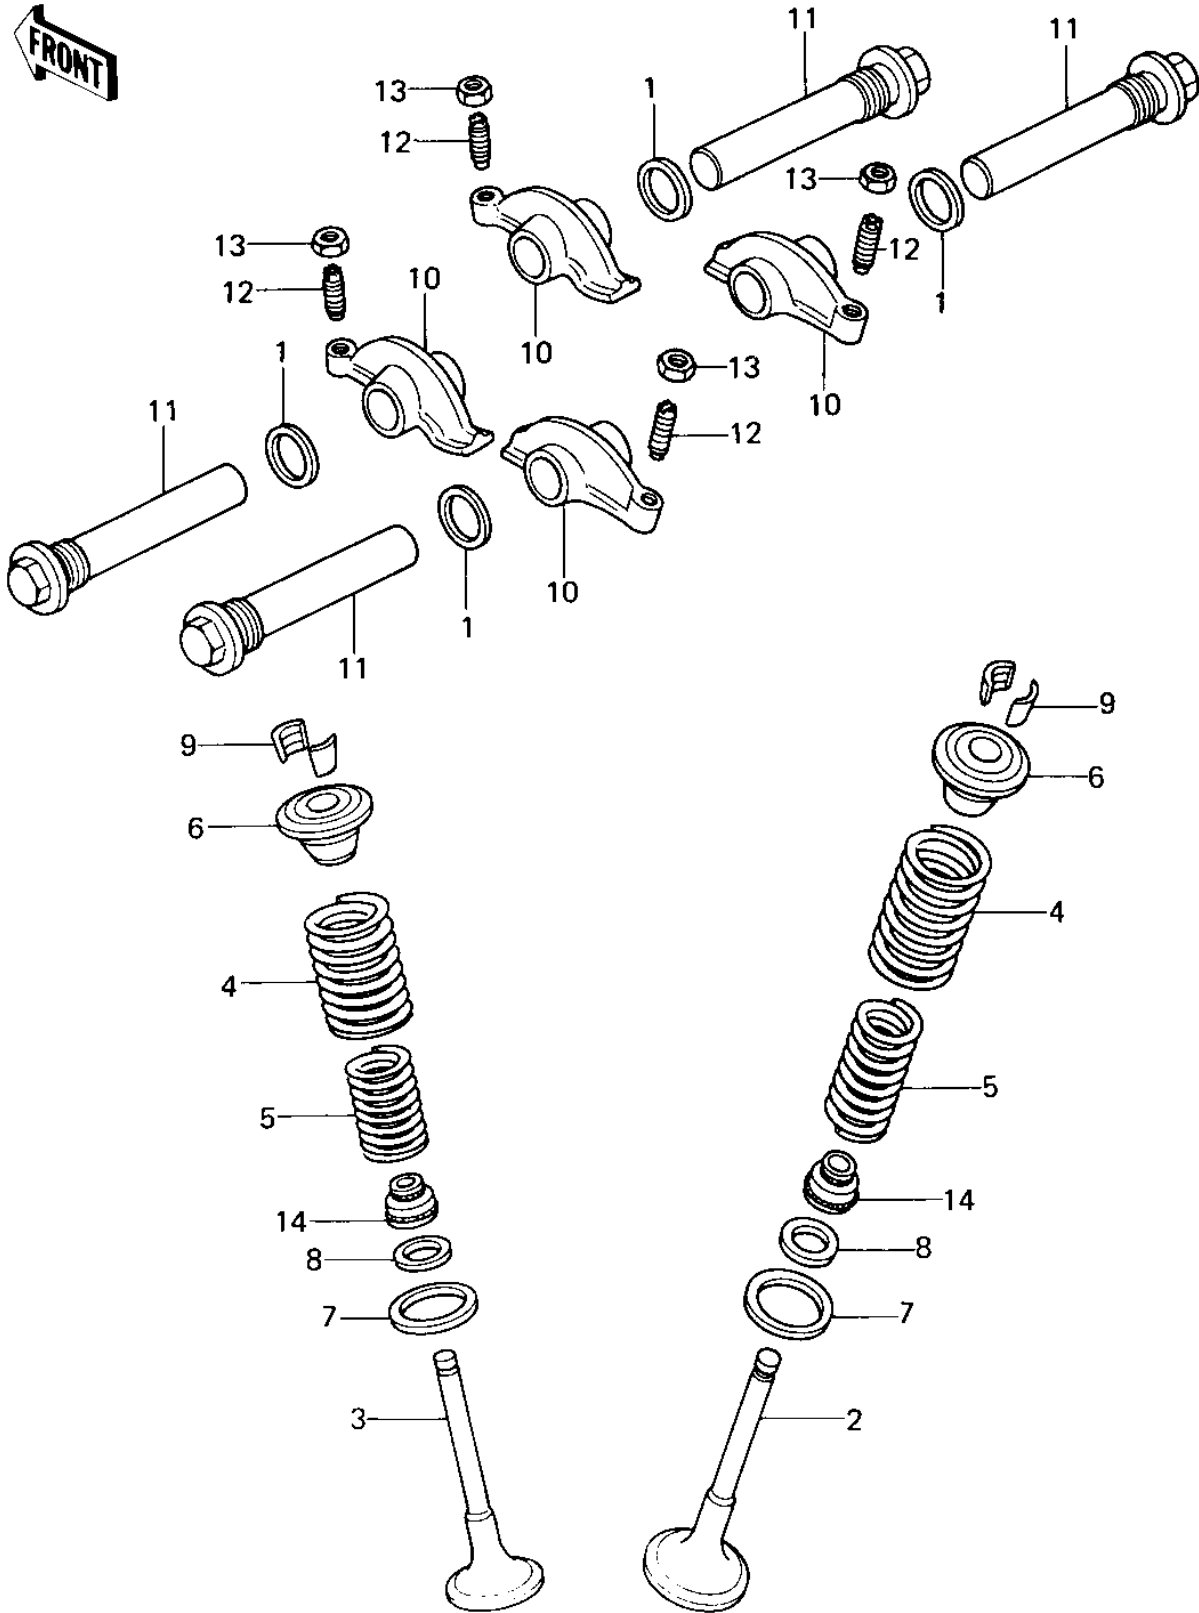

1980 KZ440-B1 PARTS DIAGRAM

ROCKER ARMS/VALVES ('80 B1)

1980 KZ440-B1 PARTS LIST

ROCKER ARMS/VALVES ('80 B1)

ITEM NAME	PART NUMBER	QUANTITY
GASKET,16X19.7X1.5 (Ref # 1)	11009-1106	4
VALVE,INTAKE (Ref # 2)	12004-1008	2
VALVE,EXHAUST (Ref # 3)	12005-1007	2
SPRING,OUTER VALVE (Ref # 4)	12007-013	4
SPRING,INNER VALVE (Ref # 5)	12007-014	4
RETAINER,VALVE SPRING (Ref # 6)	12009-006	4
SEAT,VLV OUTER SPRING (Ref # 7)	12010-005	4
SEAT,VLV INNER SPRING (Ref # 8)	12010-006	4
SPLIT KEEPER (Ref # 9)	12011-004	8
ARM,ROCKER (Ref # 10)	12016-1001	4
SHAFT,ROCKER (Ref # 11)	12020-1001	4
SCREW,ADJUSTING (Ref # 12)	92009-1032	4
NUT,ROCKER ARM FITTNG (Ref # 13)	92016-061	4
OIL SEAL,RV37129.5 (Ref # 14)	92049-016	4