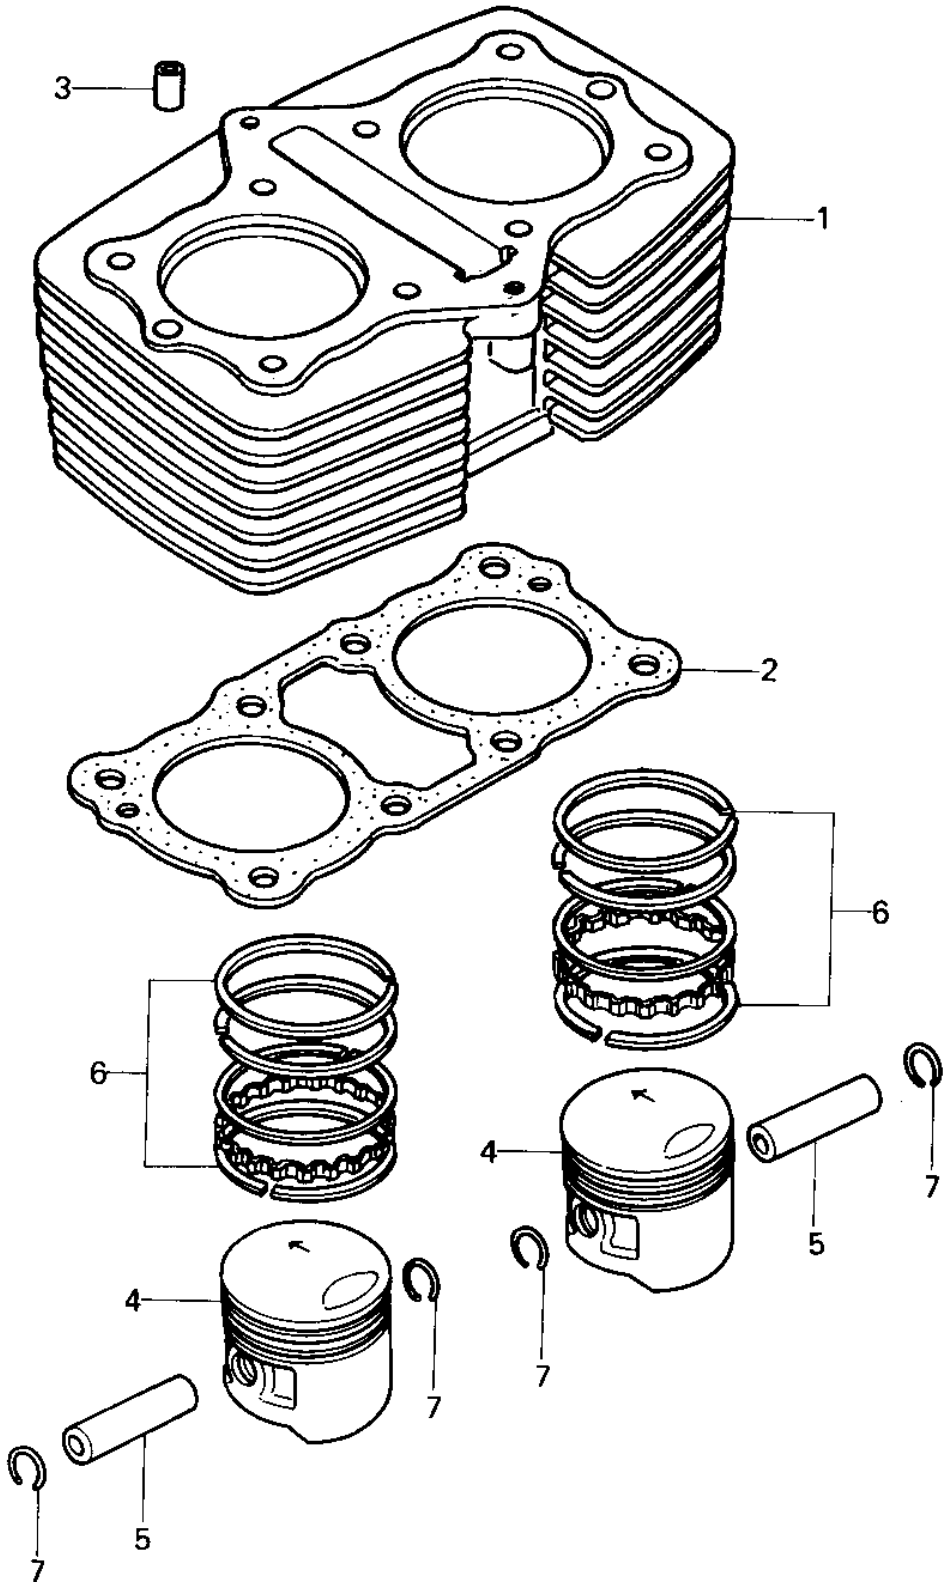

1980 KZ440-B1 PARTS DIAGRAM

CYLINDER/PISTONS ('80 B1)

1980 KZ440-B1 PARTS LIST

CYLINDER/PISTONS ('80 B1)

ITEM NAME	PART NUMBER	QUANTITY
CYLINDER ASSY (Ref # 1)	11006-1004	1
GASKET,CYLINDER BASE (Ref # 2)	11009-1176	1
PIN,DOWEL,10X8.2X14 (Ref # 3)	92043-1037	2
PISTON,STD (Ref # 4)	13001-1032	2
PISTON,0.020",O/S (Ref # 4)	13029-1014	(2
PISTON,0.040",O/S (Ref # 4)	13027-1015	(2
PIN-PISTON (Ref # 5)	13002-1011	2
RING SET,PISTON,STD (Ref # 6)	13008-5029	2
RING SET,0.020",O/S (Ref # 6)	13025-5015	(2
RING SET,0.040",O/S (Ref # 6)	13024-5015	(2
CIRCLIP PISTON PIN (Ref # 7)	92036-005	4