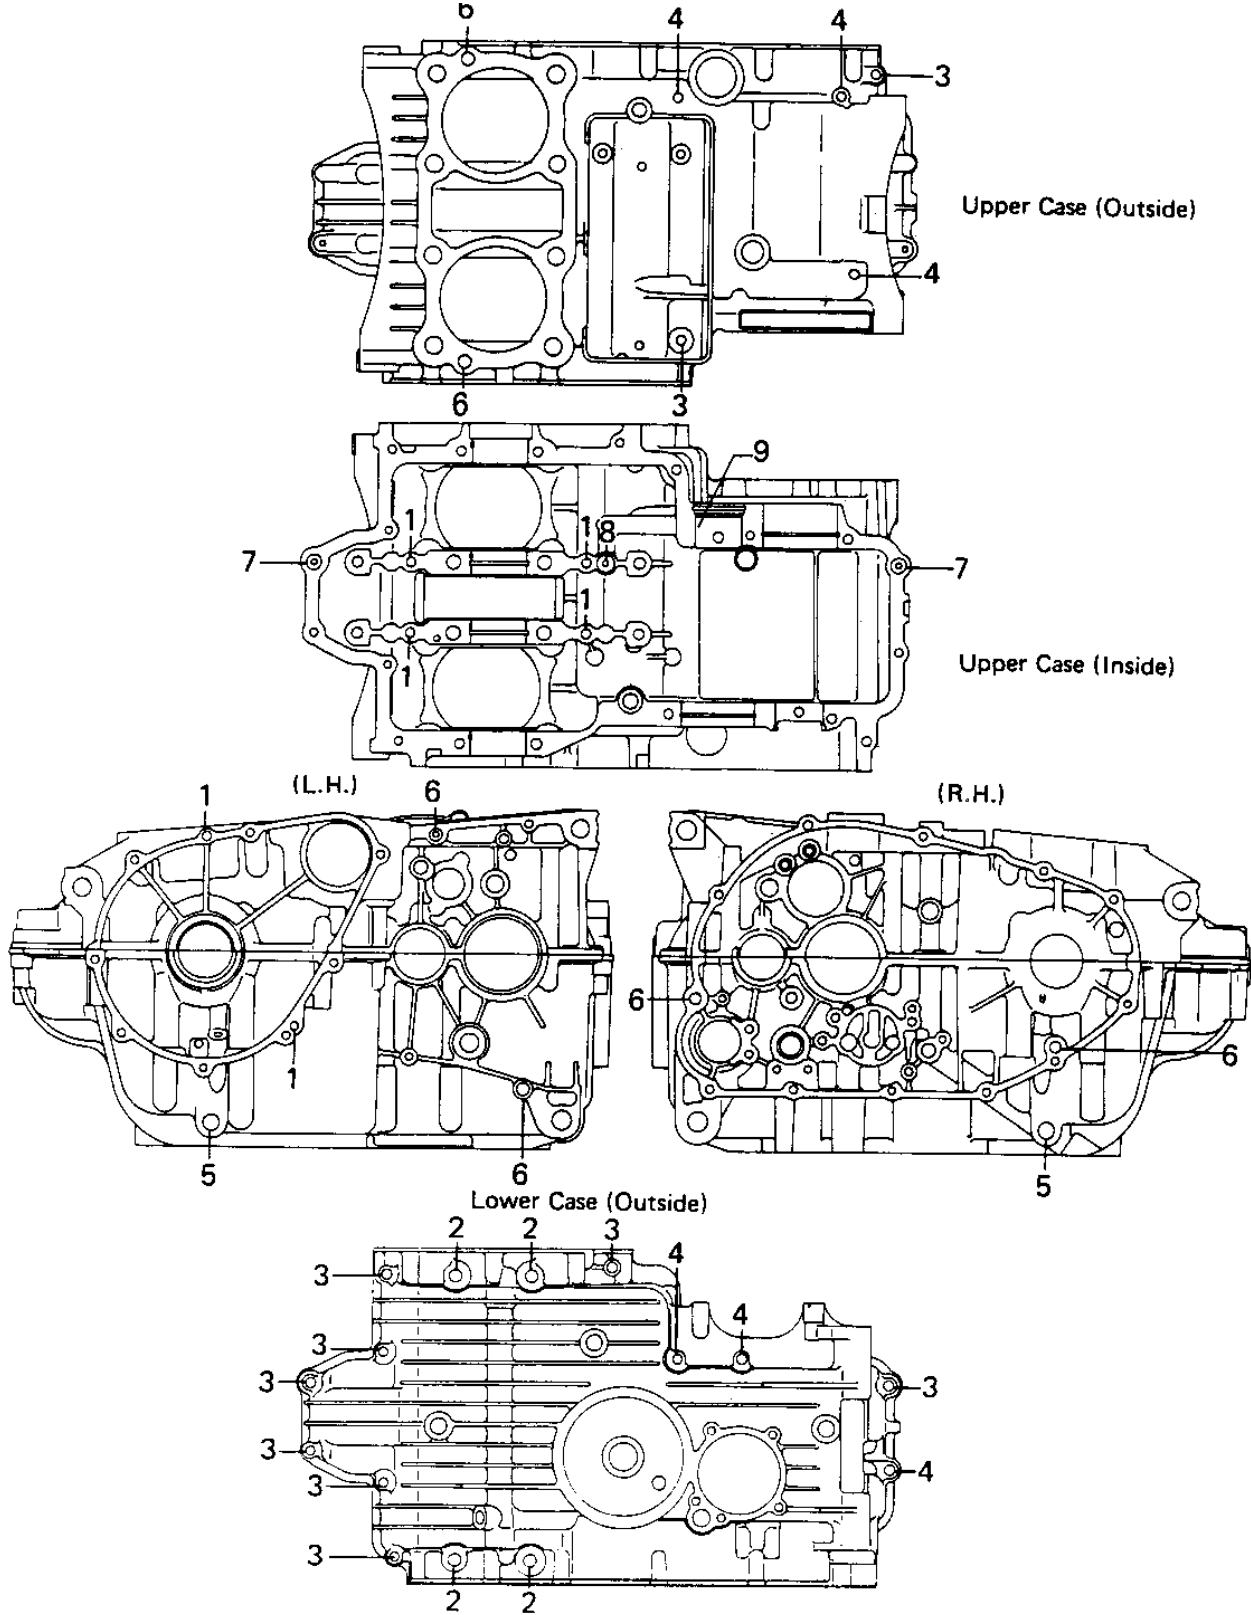

# 1980 KZ440-B1 PARTS DIAGRAM

CRANKCASE BOLT & STUD PATTERN ('80 B1)

## 1980 KZ440-B1 PARTS LIST

### CRANKCASE BOLT & STUD PATTERN ('80 B1)

ITEM NAME	PART NUMBER	QUANTITY
PIN,DOWEL,6X12 (Ref # 1)	551A0612	6
BOLT-FLANGED,8X95 (Ref # 2)	130P0895	4
BOLT,HEX HEAD,6X54 (Ref # 3)	92003-110	4
BOLT,HEX HEAD,6X54 (Ref # 3)	92003-110	4
BOLT,HEX HEAD,6X54 (Ref # 3)	92003-110	8
BOLT-FLANGED,6X95 (Ref # 4)	130G0695	6
SET SCREW,PT 1/4 (Ref # 5)	92013-010	6
SET SCREW,PT 1/4 (Ref # 5)	92013-010	6
PIN-DOWEL (Ref # 6)	92042-007	6
PIN,DOWEL,10X8.2X14 (Ref # 7)	92043-1037	6
PIN,DOWEL,10X8.2X14 (Ref # 7)	92043-1037	6
"O" RING (Ref # 8)	92055-074	1
NOZZLE,OIL BIAS (Ref # 9)	92062-011	1
NOZZLE,OIL BIAS (Ref # 9)	92062-011	1