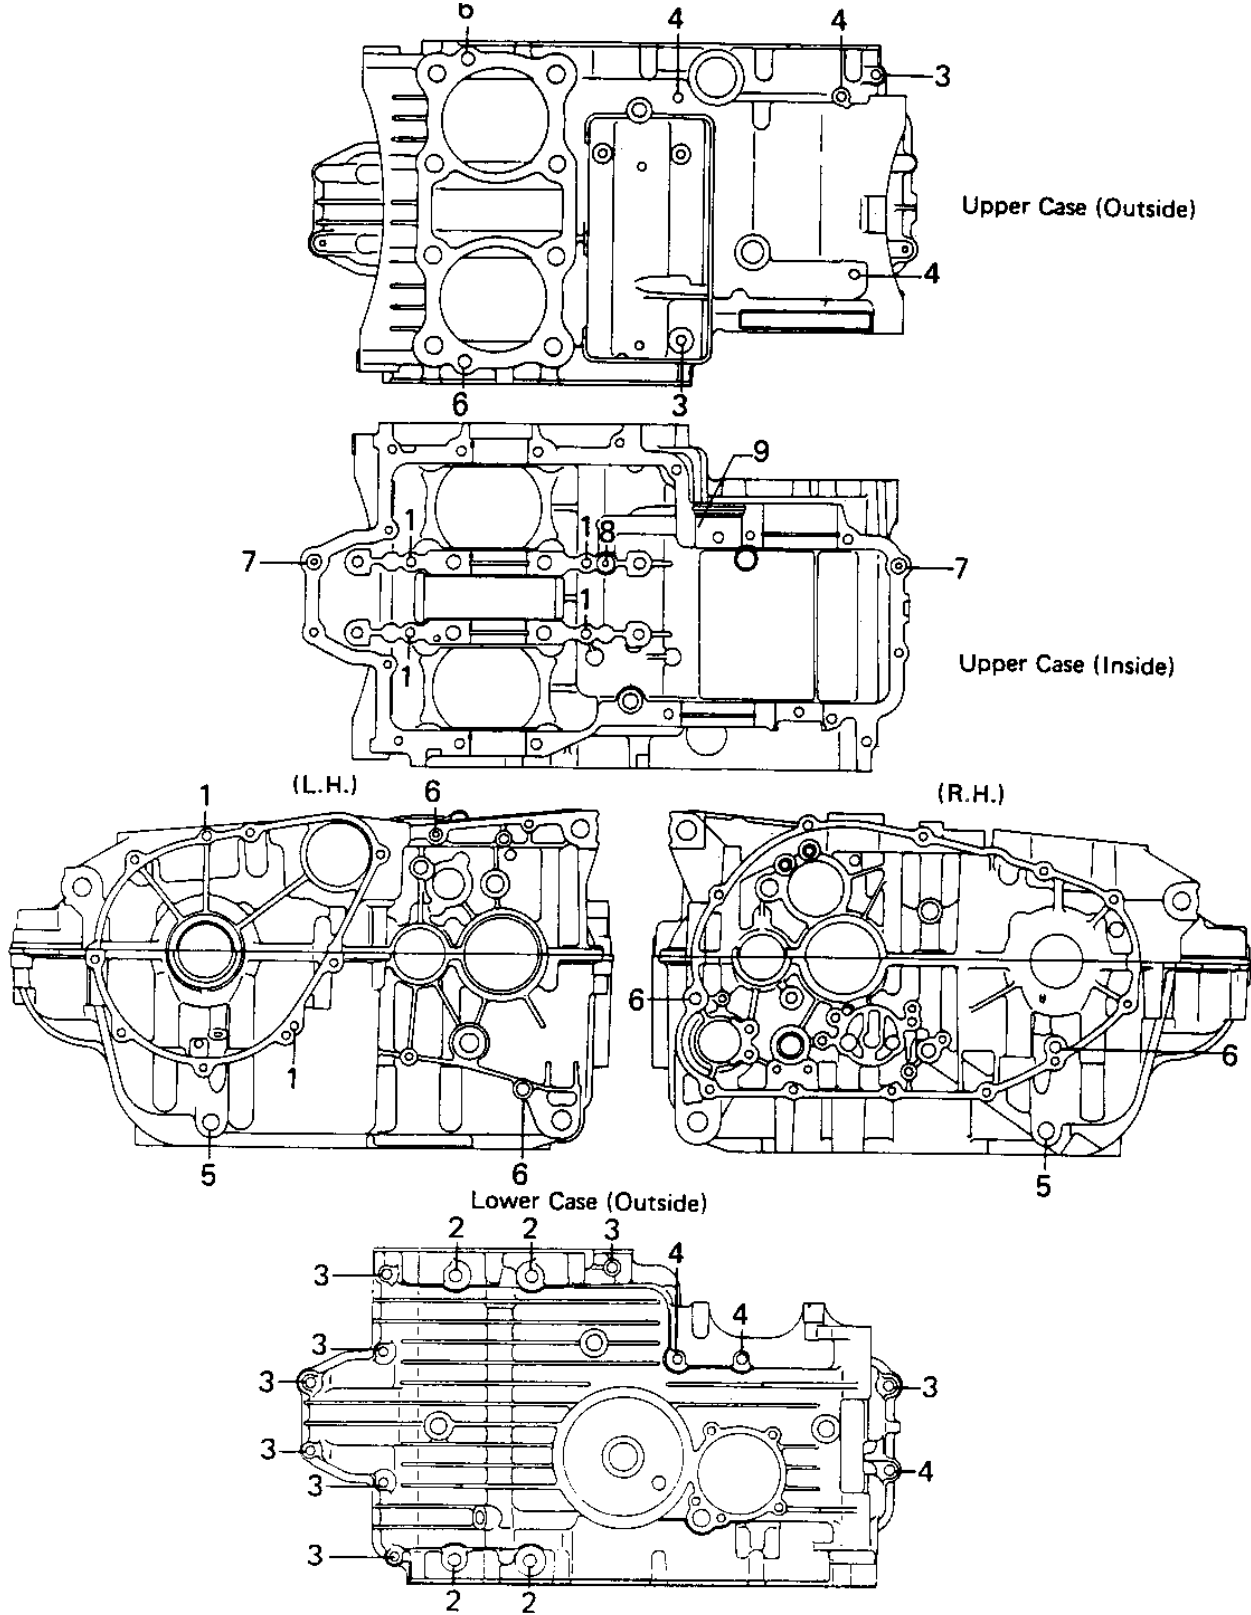

1980 KZ440-B1 PARTS DIAGRAM

CRANKCASE BOLT & STUD PATTERN ('80 B1)

1980 KZ440-B1 PARTS LIST

CRANKCASE BOLT & STUD PATTERN ('80 B1)

ITEM NAME	PART NUMBER	QUANTITY
PIN,DOWEL,6X12 (Ref # 1)	551A0612	6
BOLT-FLANGED,8X95 (Ref # 2)	130P0895	4
BOLT,HEX HEAD,6X54 (Ref # 3)	92003-110	4
BOLT,HEX HEAD,6X54 (Ref # 3)	92003-110	4
BOLT,HEX HEAD,6X54 (Ref # 3)	92003-110	8
BOLT-FLANGED,6X95 (Ref # 4)	130G0695	6
SET SCREW,PT 1/4 (Ref # 5)	92013-010	6
SET SCREW,PT 1/4 (Ref # 5)	92013-010	6
PIN-DOWEL (Ref # 6)	92042-007	6
PIN,DOWEL,10X8.2X14 (Ref # 7)	92043-1037	6
PIN,DOWEL,10X8.2X14 (Ref # 7)	92043-1037	6
"O" RING (Ref # 8)	92055-074	1
NOZZLE,OIL BIAS (Ref # 9)	92062-011	1
NOZZLE,OIL BIAS (Ref # 9)	92062-011	1