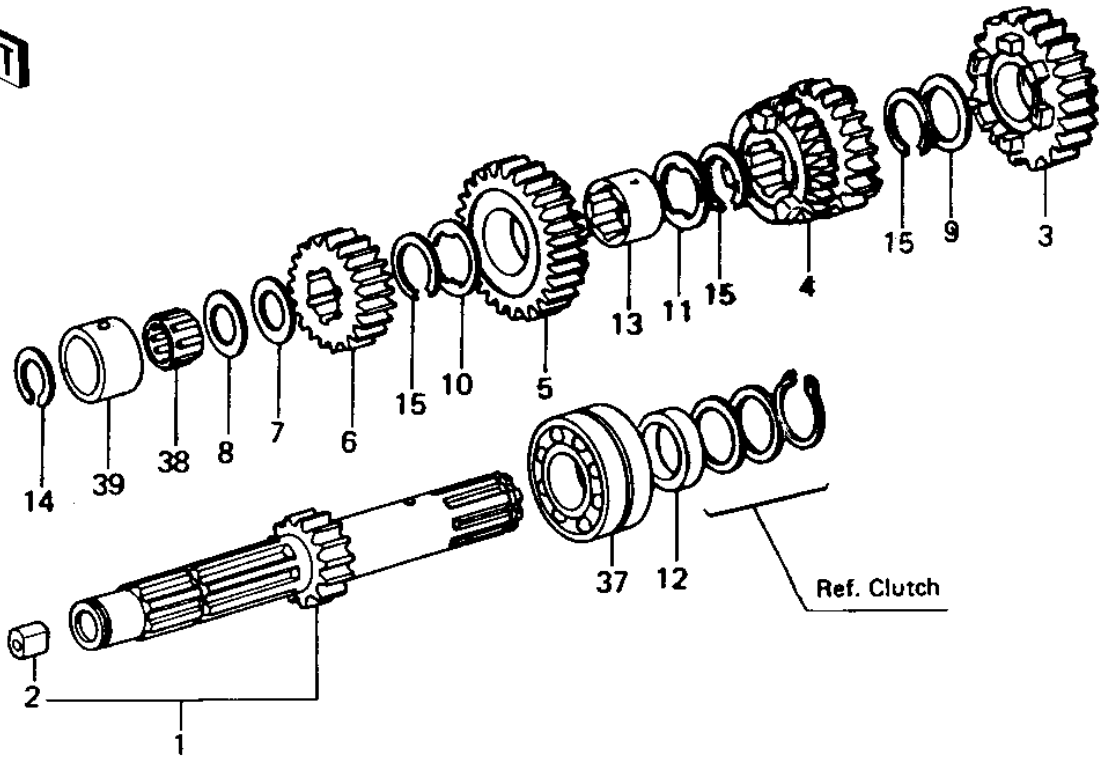

1980 KZ440-B1 PARTS DIAGRAM

TRANSMISSION ('80 B1)

1980 KZ440-B1 PARTS LIST

TRANSMISSION ('80 B1)

ITEM NAME	PART NUMBER	QUANTITY
SHAFT,DRIVE,13T (Ref # 1)	13127-1004	1
BUSHING,DRIVE SHAFT (Ref # 2)	92028-155	1
GEAR,INPUT5TH,23T (Ref # 3)	13129-1277	1
3RD-4TH GEAR,DRV SHFT (Ref # 4)	13129-1054	1
TOP GEAR,DRV SHAFT (Ref # 5)	13129-1055	1
2ND GEAR,DRV SHAFT (Ref # 6)	13129-1062	1
WASHER THRUST (Ref # 7)	92022-112	1
SHIM-KICK SHAFT (Ref # 8)	92022-144	AR
WASHER-PLAIN 25MM (Ref # 9)	92022-159	1
WASHER-LOCK (Ref # 10)	92024-033	1
WASHER-LOCK (Ref # 11)	92024-038	1
COLLAR (Ref # 12)	92027-289	1
BUSHING,OUTPUT 3RD GR (Ref # 13)	92028-1002	1
CIRCLIP (Ref # 14)	92033-015	1
CIRCLIP (Ref # 15)	92033-026	3
SHAFT,OUTPUT (Ref # 16)	13128-1015	1
LOW GEAR,OUTPUT SHAFT (Ref # 17)	13129-1056	1
2ND GEAR,OUTPUT,28T (Ref # 18)	13129-1172	1
3RD GEAR,OUTPUT SHAFT (Ref # 19)	13129-1058	1
4TH GEAR,OUTPUT SHAFT (Ref # 20)	13129-1059	1
5TH GEAR,OUTPUT SHAFT (Ref # 21)	13129-1060	1
TOP GEAR,OUTPUT SHAFT (Ref # 22)	13129-1061	1
ENGINE SPROCKET (Ref # 23)	13144-1003	1
BALL STEEL 5/32' (Ref # 24)	600A0500	3
NUT,20MM (Ref # 25)	92015-1254	1
WASHER,SPLINE (Ref # 26)	92022-1083	1
WASHER THRUST (Ref # 27)	92022-112	1
SHIM-KICK SHAFT (Ref # 28)	92022-144	AR
WASHER-PLAIN 25MM (Ref # 29)	92022-159	1

1980 KZ440-B1 PARTS LIST

TRANSMISSION ('80 B1)

ITEM NAME	PART NUMBER	QUANTITY
WASHER-LOCK (Ref # 30)	92024-038	2
WASHER,THRUST (Ref # 31)	92026-079	1
COLLAR,ENG SPROCKET (Ref # 32)	92027-288	1
BUSHING,OUTPUT GEAR (Ref # 33)	92028-1268	1
CIRCLIP (Ref # 34)	92033-015	1
CIRCLIP (Ref # 35)	92033-026	3
"O" RING (Ref # 36)	92055-035	1
BEARING,B,5205ANX4PX (Ref # 37)	92045-031	2
BRG,N,20R25139 (Ref # 38)	92046-044	2
RACE,OUT & DRV SHAFT (Ref # 39)	92048-1001	2
OIL SEAL SC325210 (Ref # 40)	92050-024	1
BUSHING,2ND GEAR (Ref # 41)	92028-1177	1