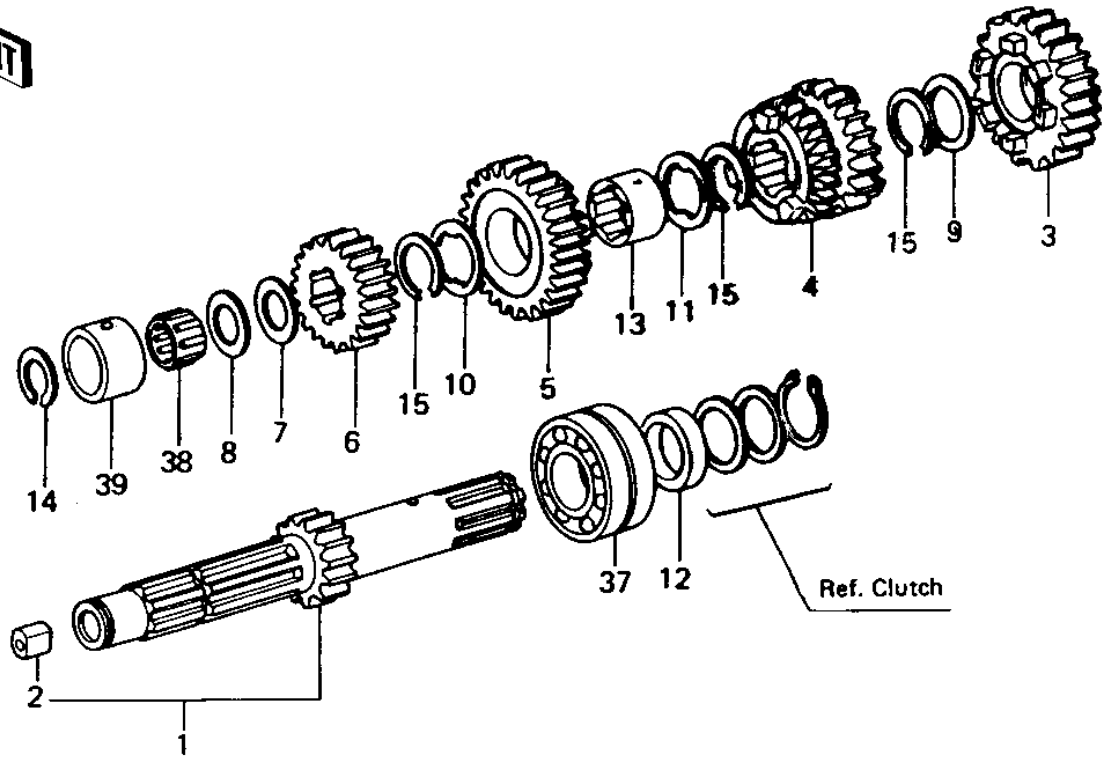

# 1980 KZ440-B1 PARTS DIAGRAM

TRANSMISSION ('80 B1)

# 1980 KZ440-B1 PARTS LIST

## TRANSMISSION ('80 B1)

ITEM NAME	PART NUMBER	QUANTITY
SHAFT,DRIVE,13T (Ref # 1)	13127-1004	1
BUSHING,DRIVE SHAFT (Ref # 2)	92028-155	1
GEAR,INPUT5TH,23T (Ref # 3)	13129-1277	1
3RD-4TH GEAR,DRV SHFT (Ref # 4)	13129-1054	1
TOP GEAR,DRV SHAFT (Ref # 5)	13129-1055	1
2ND GEAR,DRV SHAFT (Ref # 6)	13129-1062	1
WASHER THRUST (Ref # 7)	92022-112	1
SHIM-KICK SHAFT (Ref # 8)	92022-144	AR
WASHER-PLAIN 25MM (Ref # 9)	92022-159	1
WASHER-LOCK (Ref # 10)	92024-033	1
WASHER-LOCK (Ref # 11)	92024-038	1
COLLAR (Ref # 12)	92027-289	1
BUSHING,OUTPUT 3RD GR (Ref # 13)	92028-1002	1
CIRCLIP (Ref # 14)	92033-015	1
CIRCLIP (Ref # 15)	92033-026	3
SHAFT,OUTPUT (Ref # 16)	13128-1015	1
LOW GEAR,OUTPUT SHAFT (Ref # 17)	13129-1056	1
2ND GEAR,OUTPUT,28T (Ref # 18)	13129-1172	1
3RD GEAR,OUTPUT SHAFT (Ref # 19)	13129-1058	1
4TH GEAR,OUTPUT SHAFT (Ref # 20)	13129-1059	1
5TH GEAR,OUTPUT SHAFT (Ref # 21)	13129-1060	1
TOP GEAR,OUTPUT SHAFT (Ref # 22)	13129-1061	1
ENGINE SPROCKET (Ref # 23)	13144-1003	1
BALL STEEL 5/32' (Ref # 24)	600A0500	3
NUT,20MM (Ref # 25)	92015-1254	1
WASHER,SPLINE (Ref # 26)	92022-1083	1
WASHER THRUST (Ref # 27)	92022-112	1
SHIM-KICK SHAFT (Ref # 28)	92022-144	AR
WASHER-PLAIN 25MM (Ref # 29)	92022-159	1

### TRANSMISSION ('80 B1)

ITEM NAME	PART NUMBER	QUANTITY
WASHER-LOCK (Ref # 30)	92024-038	2
WASHER,THRUST (Ref # 31)	92026-079	1
COLLAR,ENG SPROCKET (Ref # 32)	92027-288	1
BUSHING,OUTPUT GEAR (Ref # 33)	92028-1268	1
CIRCLIP (Ref # 34)	92033-015	1
CIRCLIP (Ref # 35)	92033-026	3
"O" RING (Ref # 36)	92055-035	1
BEARING,B,5205ANX4PX (Ref # 37)	92045-031	2
BRG,N,20R25139 (Ref # 38)	92046-044	2
RACE,OUT & DRV SHAFT (Ref # 39)	92048-1001	2
OIL SEAL SC325210 (Ref # 40)	92050-024	1
BUSHING,2ND GEAR (Ref # 41)	92028-1177	1