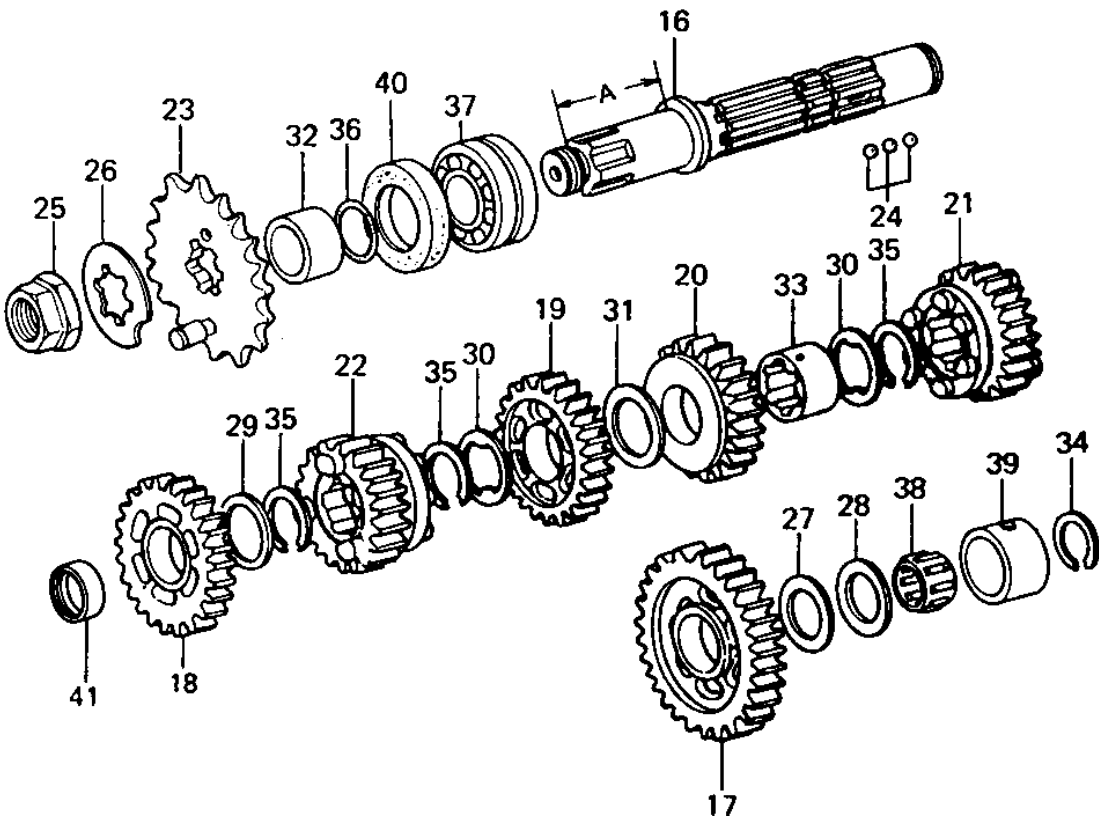

1980 KZ440-B1 PARTS DIAGRAM

TRANSMISSION ('80 B1)

1980 KZ440-B1 PARTS LIST

TRANSMISSION ('80 B1)

ITEM NAME	PART NUMBER	QUANTITY
SHAFT,DRIVE,13T (Ref # 1)	13127-1004	1
BUSHING,DRIVE SHAFT (Ref # 2)	92028-155	1
GEAR,INPUT5TH,23T (Ref # 3)	13129-1277	1
3RD-4TH GEAR,DRV SHFT (Ref # 4)	13129-1054	1
TOP GEAR,DRV SHAFT (Ref # 5)	13129-1055	1
2ND GEAR,DRV SHAFT (Ref # 6)	13129-1062	1
WASHER THRUST (Ref # 7)	92022-112	1
SHIM-KICK SHAFT (Ref # 8)	92022-144	AR
WASHER-PLAIN 25MM (Ref # 9)	92022-159	1
WASHER-LOCK (Ref # 10)	92024-033	1
WASHER-LOCK (Ref # 11)	92024-038	1
COLLAR (Ref # 12)	92027-289	1
BUSHING,OUTPUT 3RD GR (Ref # 13)	92028-1002	1
CIRCLIP (Ref # 14)	92033-015	1
CIRCLIP (Ref # 15)	92033-026	3
SHAFT,OUTPUT (Ref # 16)	13128-1015	1
LOW GEAR,OUTPUT SHAFT (Ref # 17)	13129-1056	1
2ND GEAR,OUTPUT,28T (Ref # 18)	13129-1172	1
3RD GEAR,OUTPUT SHAFT (Ref # 19)	13129-1058	1
4TH GEAR,OUTPUT SHAFT (Ref # 20)	13129-1059	1
5TH GEAR,OUTPUT SHAFT (Ref # 21)	13129-1060	1
TOP GEAR,OUTPUT SHAFT (Ref # 22)	13129-1061	1
ENGINE SPROCKET (Ref # 23)	13144-1003	1
BALL STEEL 5/32' (Ref # 24)	600A0500	3
NUT,20MM (Ref # 25)	92015-1254	1
WASHER,SPLINE (Ref # 26)	92022-1083	1
WASHER THRUST (Ref # 27)	92022-112	1
SHIM-KICK SHAFT (Ref # 28)	92022-144	AR
WASHER-PLAIN 25MM (Ref # 29)	92022-159	1

1980 KZ440-B1 PARTS LIST

TRANSMISSION ('80 B1)

ITEM NAME	PART NUMBER	QUANTITY
WASHER-LOCK (Ref # 30)	92024-038	2
WASHER,THRUST (Ref # 31)	92026-079	1
COLLAR,ENG SPROCKET (Ref # 32)	92027-288	1
BUSHING,OUTPUT GEAR (Ref # 33)	92028-1268	1
CIRCLIP (Ref # 34)	92033-015	1
CIRCLIP (Ref # 35)	92033-026	3
"O" RING (Ref # 36)	92055-035	1
BEARING,B,5205ANX4PX (Ref # 37)	92045-031	2
BRG,N,20R25139 (Ref # 38)	92046-044	2
RACE,OUT & DRV SHAFT (Ref # 39)	92048-1001	2
OIL SEAL SC325210 (Ref # 40)	92050-024	1
BUSHING,2ND GEAR (Ref # 41)	92028-1177	1