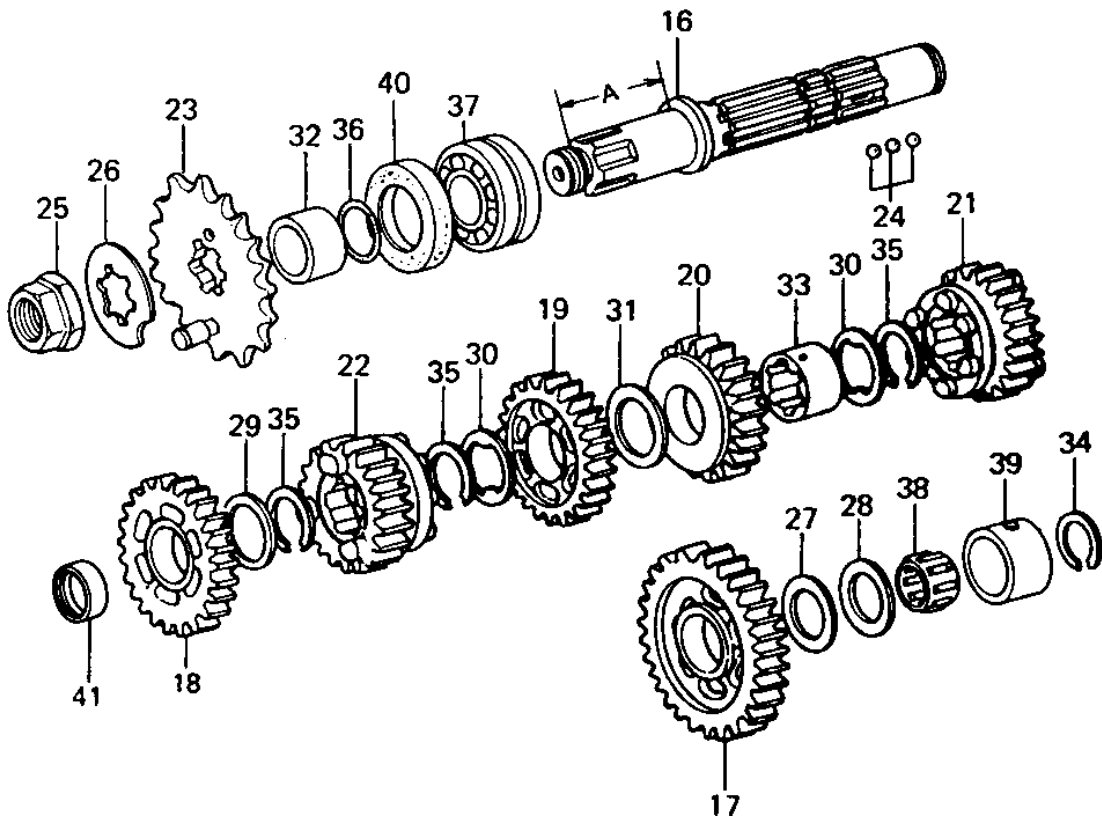

# 1980 KZ440-B1 PARTS DIAGRAM

TRANSMISSION ('80 B1)

# 1980 KZ440-B1 PARTS LIST

## TRANSMISSION ('80 B1)

ITEM NAME	PART NUMBER	QUANTITY
SHAFT,DRIVE,13T (Ref # 1)	13127-1004	1
BUSHING,DRIVE SHAFT (Ref # 2)	92028-155	1
GEAR,INPUT5TH,23T (Ref # 3)	13129-1277	1
3RD-4TH GEAR,DRV SHFT (Ref # 4)	13129-1054	1
TOP GEAR,DRV SHAFT (Ref # 5)	13129-1055	1
2ND GEAR,DRV SHAFT (Ref # 6)	13129-1062	1
WASHER THRUST (Ref # 7)	92022-112	1
SHIM-KICK SHAFT (Ref # 8)	92022-144	AR
WASHER-PLAIN 25MM (Ref # 9)	92022-159	1
WASHER-LOCK (Ref # 10)	92024-033	1
WASHER-LOCK (Ref # 11)	92024-038	1
COLLAR (Ref # 12)	92027-289	1
BUSHING,OUTPUT 3RD GR (Ref # 13)	92028-1002	1
CIRCLIP (Ref # 14)	92033-015	1
CIRCLIP (Ref # 15)	92033-026	3
SHAFT,OUTPUT (Ref # 16)	13128-1015	1
LOW GEAR,OUTPUT SHAFT (Ref # 17)	13129-1056	1
2ND GEAR,OUTPUT,28T (Ref # 18)	13129-1172	1
3RD GEAR,OUTPUT SHAFT (Ref # 19)	13129-1058	1
4TH GEAR,OUTPUT SHAFT (Ref # 20)	13129-1059	1
5TH GEAR,OUTPUT SHAFT (Ref # 21)	13129-1060	1
TOP GEAR,OUTPUT SHAFT (Ref # 22)	13129-1061	1
ENGINE SPROCKET (Ref # 23)	13144-1003	1
BALL STEEL 5/32' (Ref # 24)	600A0500	3
NUT,20MM (Ref # 25)	92015-1254	1
WASHER,SPLINE (Ref # 26)	92022-1083	1
WASHER THRUST (Ref # 27)	92022-112	1
SHIM-KICK SHAFT (Ref # 28)	92022-144	AR
WASHER-PLAIN 25MM (Ref # 29)	92022-159	1

### TRANSMISSION ('80 B1)

ITEM NAME	PART NUMBER	QUANTITY
WASHER-LOCK (Ref # 30)	92024-038	2
WASHER,THRUST (Ref # 31)	92026-079	1
COLLAR,ENG SPROCKET (Ref # 32)	92027-288	1
BUSHING,OUTPUT GEAR (Ref # 33)	92028-1268	1
CIRCLIP (Ref # 34)	92033-015	1
CIRCLIP (Ref # 35)	92033-026	3
"O" RING (Ref # 36)	92055-035	1
BEARING,B,5205ANX4PX (Ref # 37)	92045-031	2
BRG,N,20R25139 (Ref # 38)	92046-044	2
RACE,OUT & DRV SHAFT (Ref # 39)	92048-1001	2
OIL SEAL SC325210 (Ref # 40)	92050-024	1
BUSHING,2ND GEAR (Ref # 41)	92028-1177	1