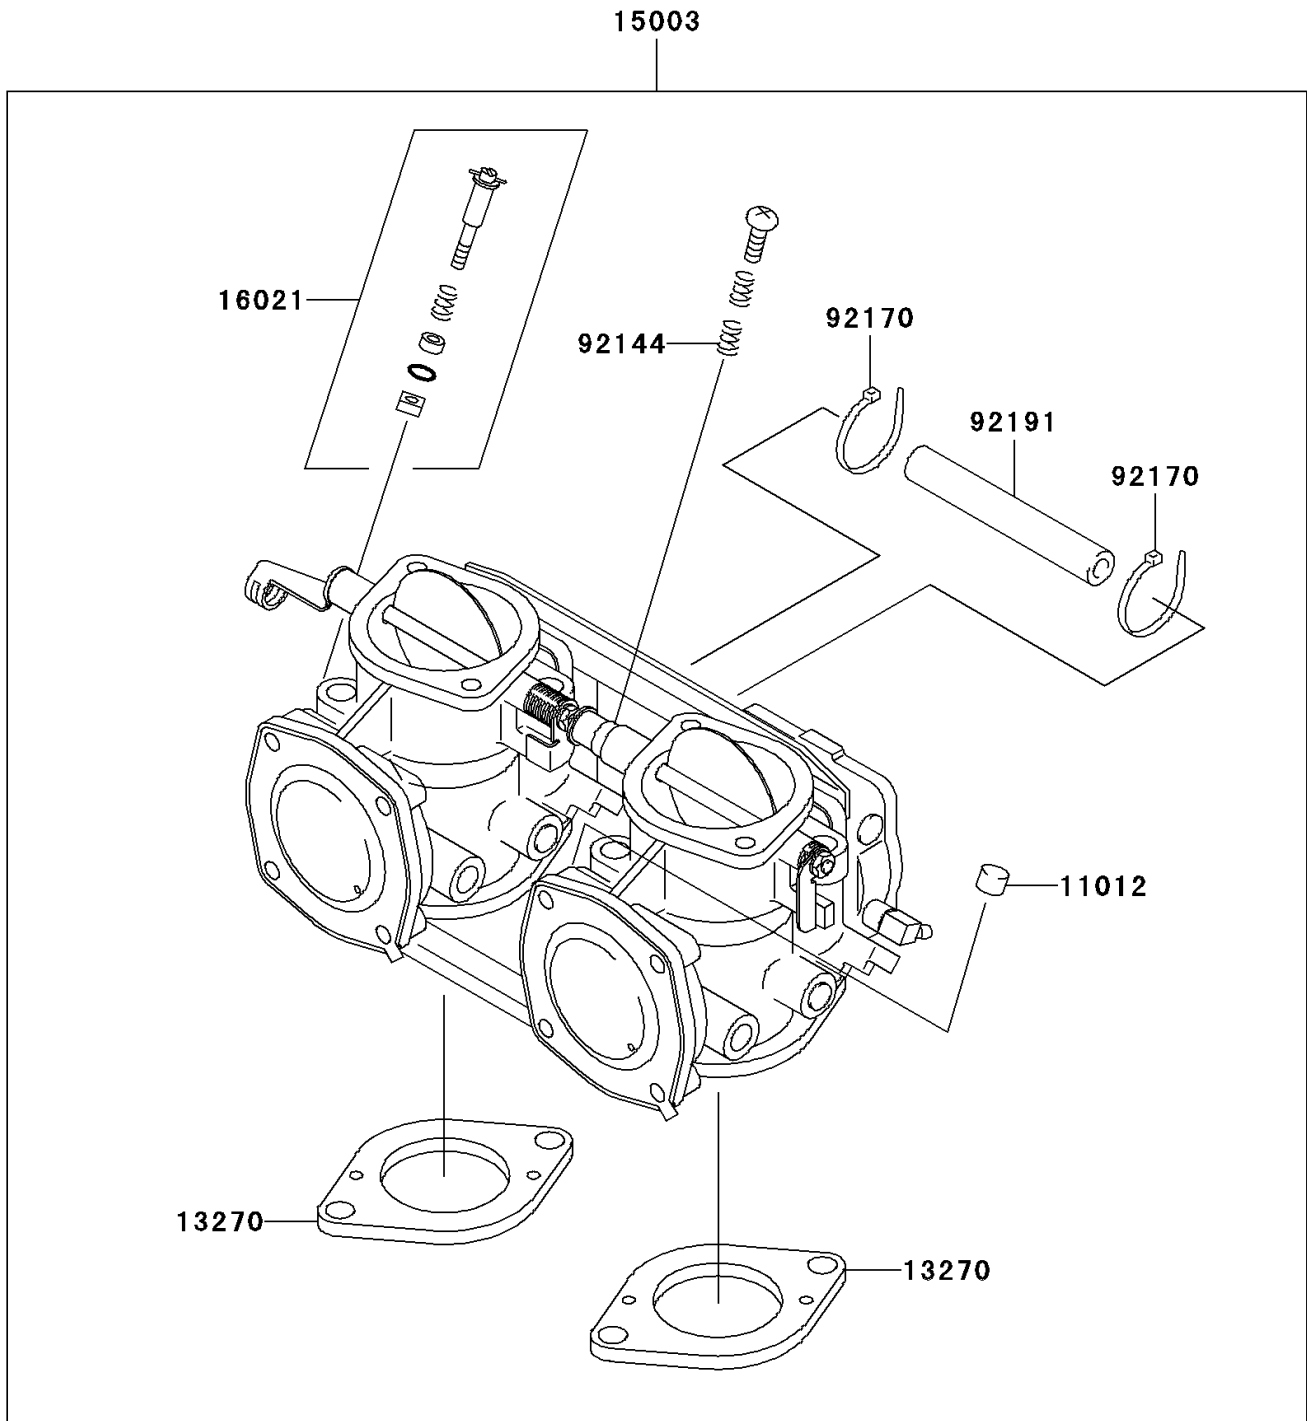

1998 SXI PRO PARTS DIAGRAM

Carburetor

E1611

1998 SXI PRO PARTS LIST

Carburetor

ITEM NAME	PART NUMBER	QUANTITY
CAP (Ref # 11012)	11012-3789	1
PLATE,CARBURETOR (Ref # 13270)	13270-3830	2
CARBURETOR-ASSY (Ref # 15003)	15003-3714	1
SCREW-THROTTLE STOP (Ref # 16021)	16021-3706	1
SPRING (Ref # 92144)	92144-3757	1
CLAMP (Ref # 92170)	92170-3749	2
TUBE,5.3X10.5X85 (Ref # 92191)	92191-3770	1