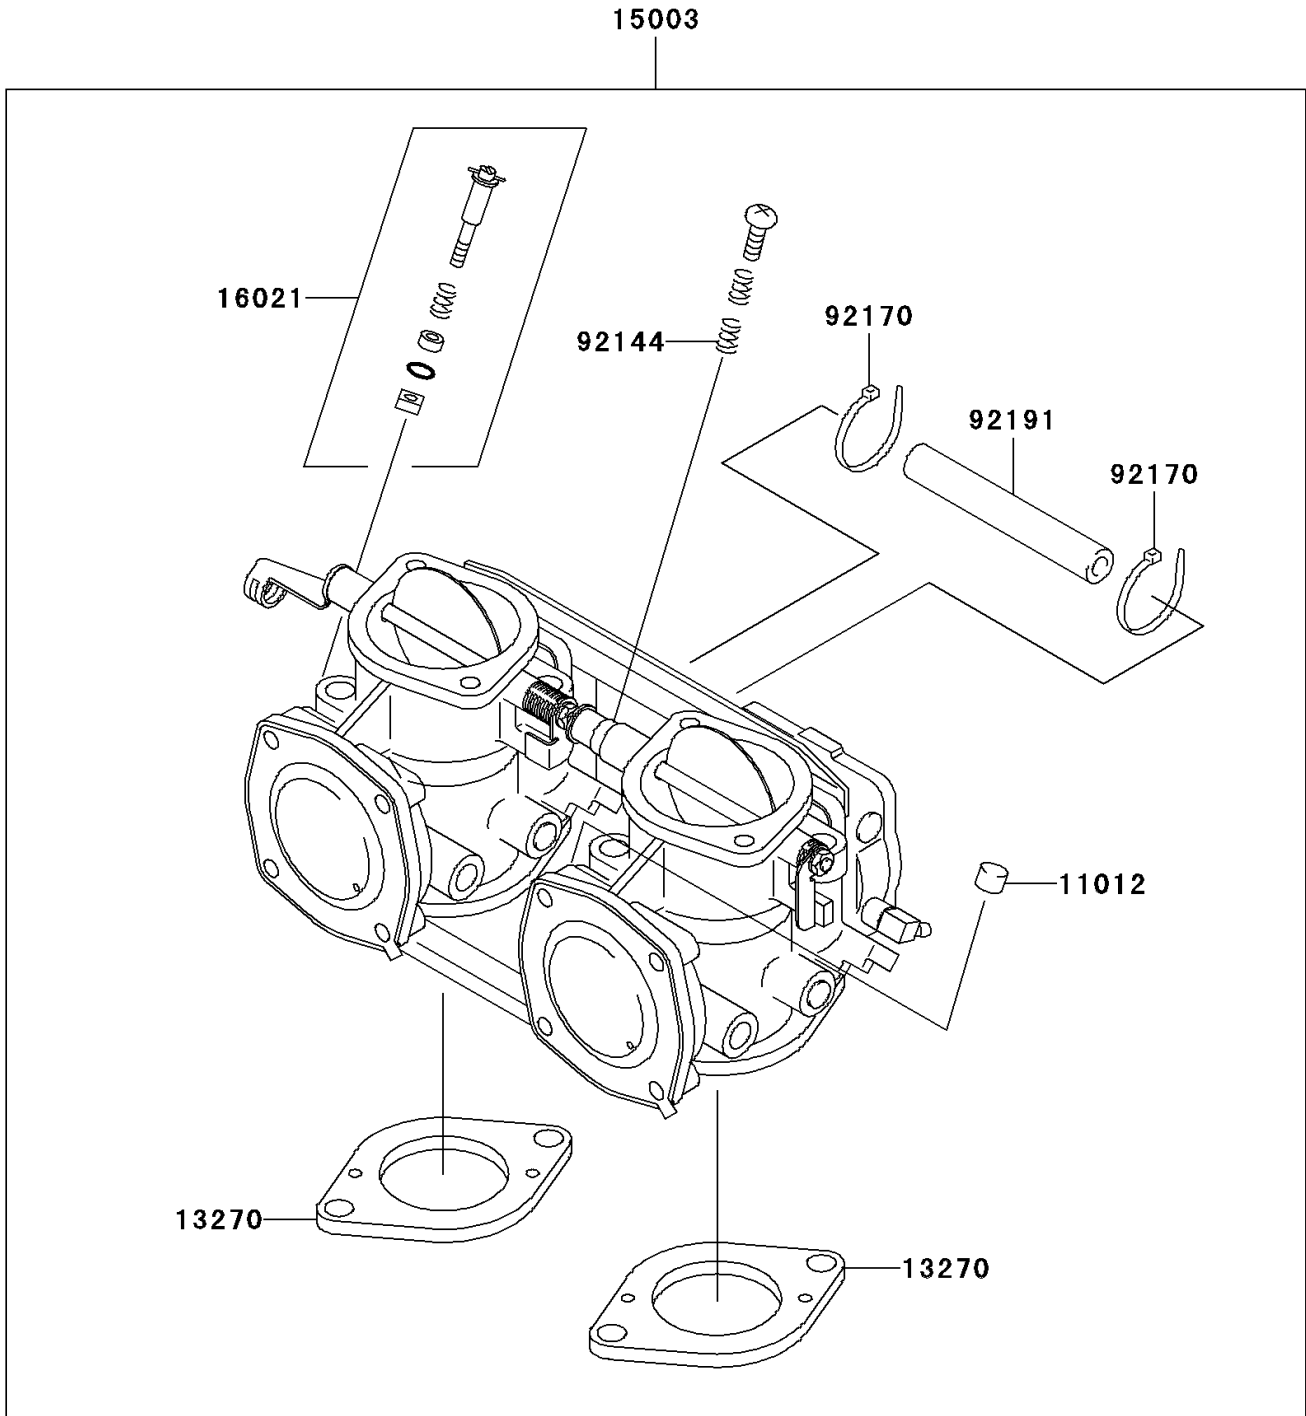

2000 SXI PRO PARTS DIAGRAM

Carburetor

E1611

2000 SXI PRO PARTS LIST

Carburetor

ITEM NAME	PART NUMBER	QUANTITY
CAP (Ref # 11012)	11012-3789	1
PLATE,CARBURETOR (Ref # 13270)	13270-3830	2
CARBURETOR-ASSY (Ref # 15003)	15003-3714	1
SCREW-THROTTLE STOP (Ref # 16021)	16021-3706	1
SPRING (Ref # 92144)	92144-3757	1
CLAMP (Ref # 92170)	92170-3749	2
TUBE,5.3X10.5X85 (Ref # 92191)	92191-3770	1