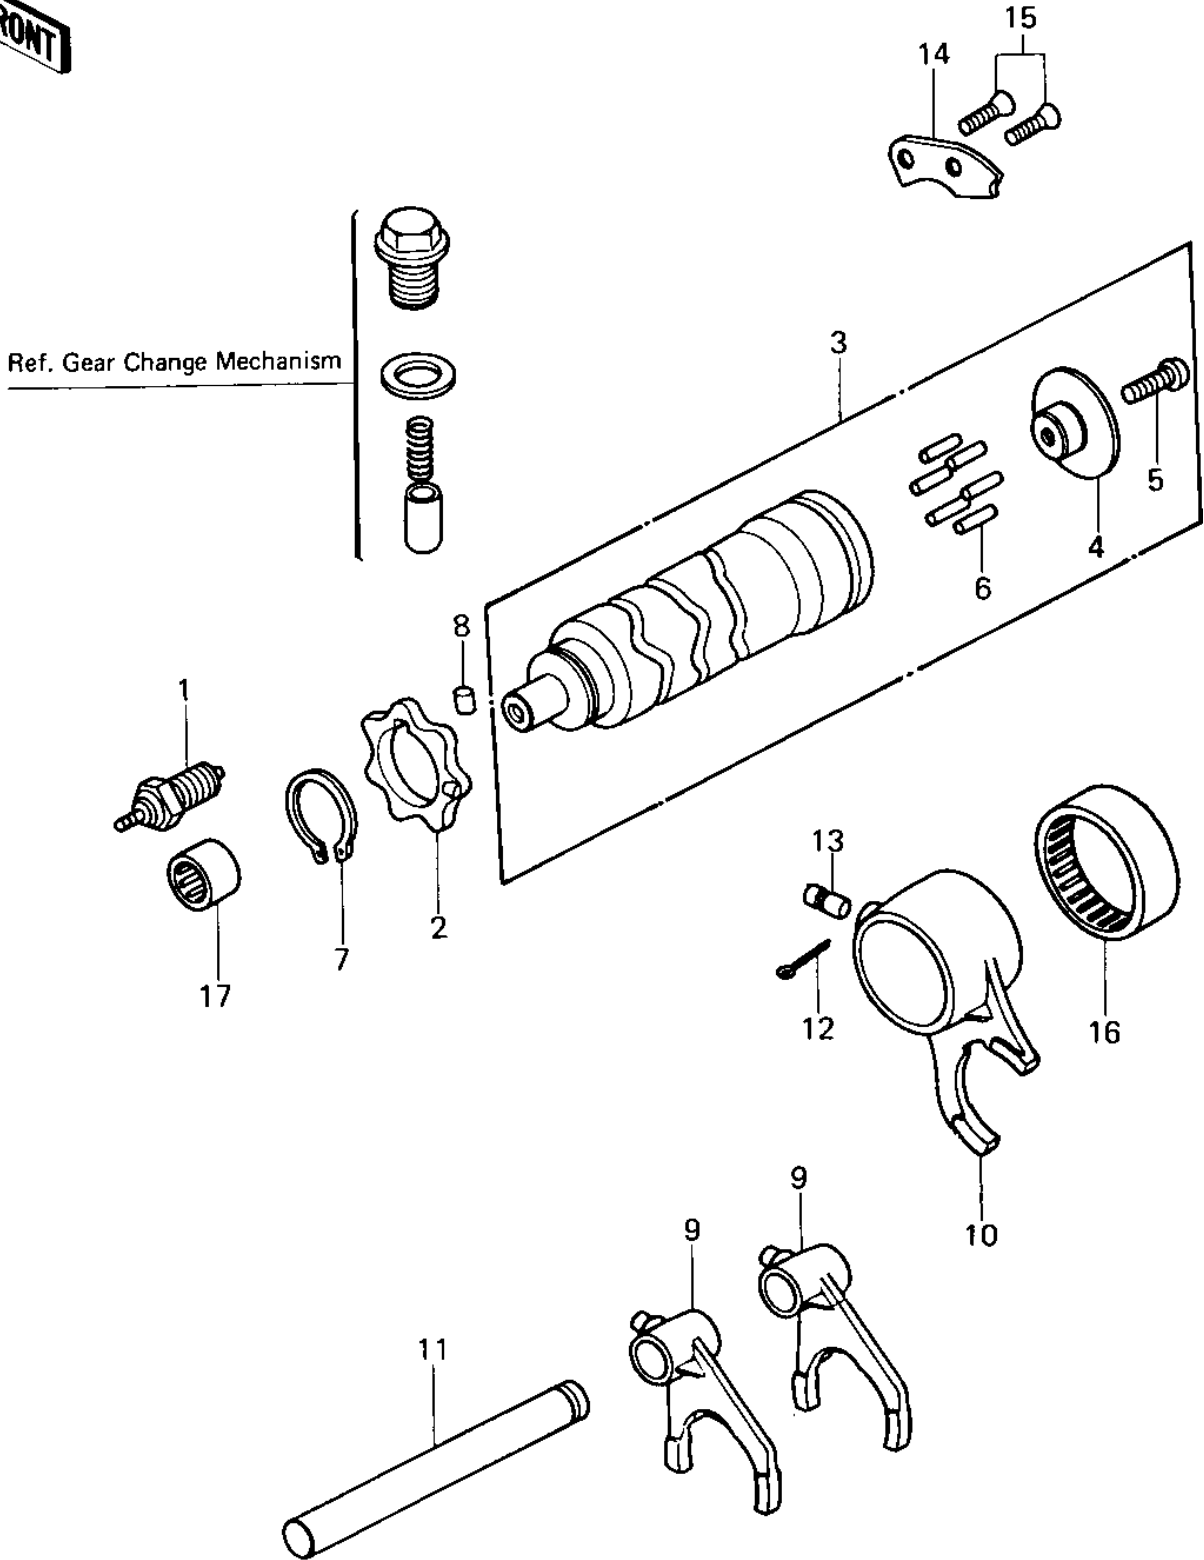

1980 KZ440-B1 PARTS DIAGRAM

GEAR CHANGE DRUM/FORKS ('80 B1)

1980 KZ440-B1 PARTS LIST

GEAR CHANGE DRUM/FORKS ('80 B1)

ITEM NAME	PART NUMBER	QUANTITY
SWITCH,NEUTRAL (Ref # 1)	13151-5002	1
CAM-CHANGE DRUM (Ref # 2)	13145-1058	1
DRUM ASSY,CHANGE (Ref # 3)	13239-1011	1
PLATE,SHIFT DRUM PIN (Ref # 4)	13142-016	1
SCREW PAN HEAD 6X14 (Ref # 5)	220B0614	1
PIN GEAR CHANGE DRUM (Ref # 6)	92042-014	6
CIRCLIP,30MM (Ref # 7)	480J3000	1
PIN-DOWEL,4X6 (Ref # 8)	610A0406	1
FORK-SHIFT,1,4&2,3 (Ref # 9)	13140-1067	1
FORK-SHIFT,5TH&TOP (Ref # 10)	13140-1053	1
ROD,SHIFT (Ref # 11)	13209-022	1
PIN COTTER 3.0X20 (Ref # 12)	550D3020	1
DOWEL PIN,8X18 (Ref # 13)	92042-021	1
PLATE,SIFT DRM POSITN (Ref # 14)	14014-1001	1
SCREW,CSK,6X16 (Ref # 15)	92009-1007	2
BRG,NEDL,37BTM4312 (Ref # 16)	92046-051	1
BEARING,NEEDLE,HK1210 (Ref # 17)	92046-1010	1