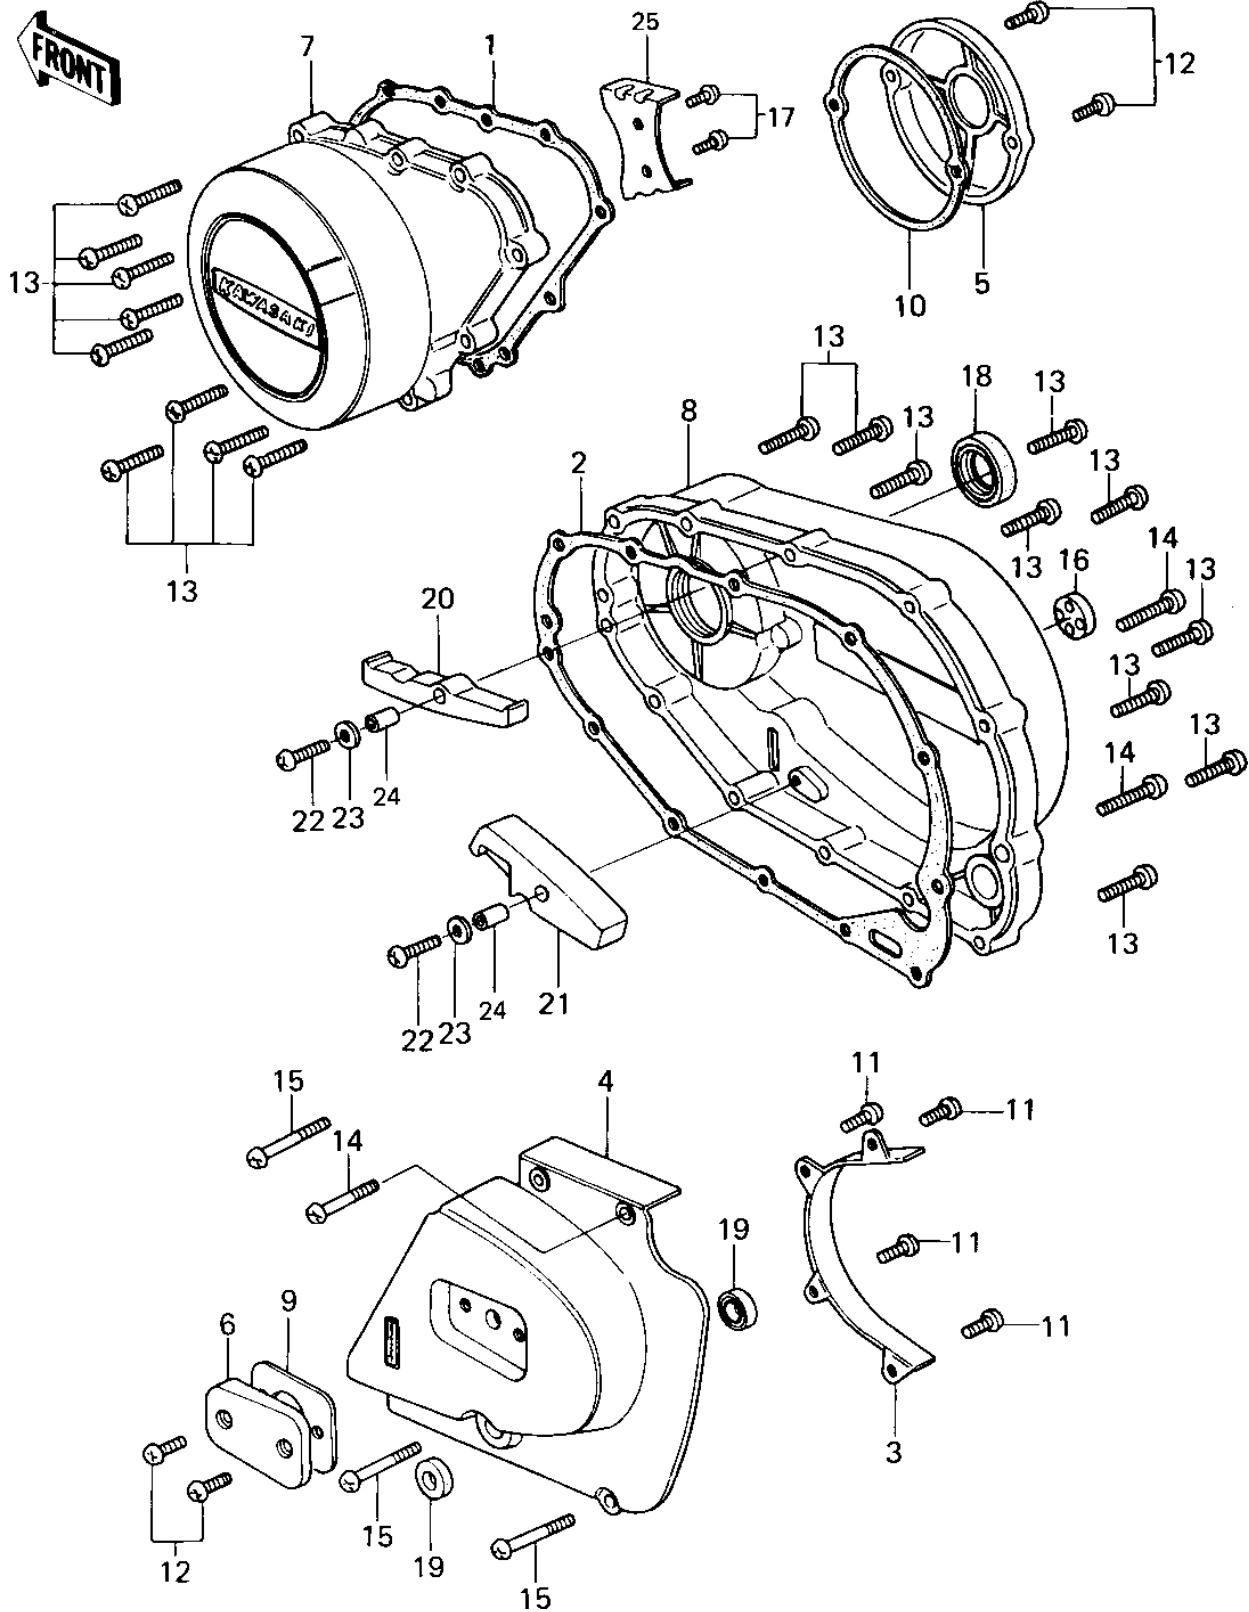

1980 KZ440-B1 PARTS DIAGRAM

ENGINE COVERS ('80 B1)

1980 KZ440-B1 PARTS LIST

ENGINE COVERS ('80 B1)

ITEM NAME	PART NUMBER	QUANTITY
GASKET,GENERATER COV.ER (Ref # 1)	11009-1032	1
GASKET,CLUTCH COVER (Ref # 2)	11009-1033	1
GUIDE,CHAIN (Ref # 3)	12053-1009	1
COVER CHAIN (Ref # 4)	14026-1011-80	1
COVERBRK POINT,BUFF (Ref # 5)	14027-019-80	1
COVER,CLUTCH ADJUSTNG (Ref # 6)	14028-006-80	1
COVER,GENERATOR,BUFF (Ref # 7)	14031-1023	1
COVER,CLUTCH (Ref # 8)	14032-1038	1
GASKET,CLUTCH ADJ CAP (Ref # 9)	14049-004	1
GASKET,BREAKER COVER (Ref # 10)	14050-010	1
SCREW PAN HEAD 6X10 (Ref # 11)	220B0610	4
SCREW PAN HEAD 6X18 (Ref # 12)	220B0618	4
SCREW PAN HEAD 6X30 (Ref # 13)	220B0630	19
SCREW PAN HEAD 6X40 (Ref # 14)	220B0640	3
SCREW PAN HEAD 6X50 (Ref # 15)	220B0650	3
GAUGE,OIL LEVEL (Ref # 16)	52015-004	1
SCREW PAN HEAD 5X8 (Ref # 17)	220B0508	2
OIL SEAL,R.H CRNKSFT (Ref # 18)	92050-065	1
OIL SEAL,TB13225.5 (Ref # 19)	92051-005	2
GUIDE,PRIMARY CHAIN (Ref # 20)	12053-1004	1
GUIDE,PRIMARY CHAIN (Ref # 21)	12053-1005	1
SCREW PAN HEAD 6X25 (Ref # 22)	220B0625	2
WASHER PLAIN 6MM (Ref # 23)	410B0600	2
COLLAR,8X15 (Ref # 24)	92027-1079	2
GUIDE,CHAIN (Ref # 25)	12053-1014	1