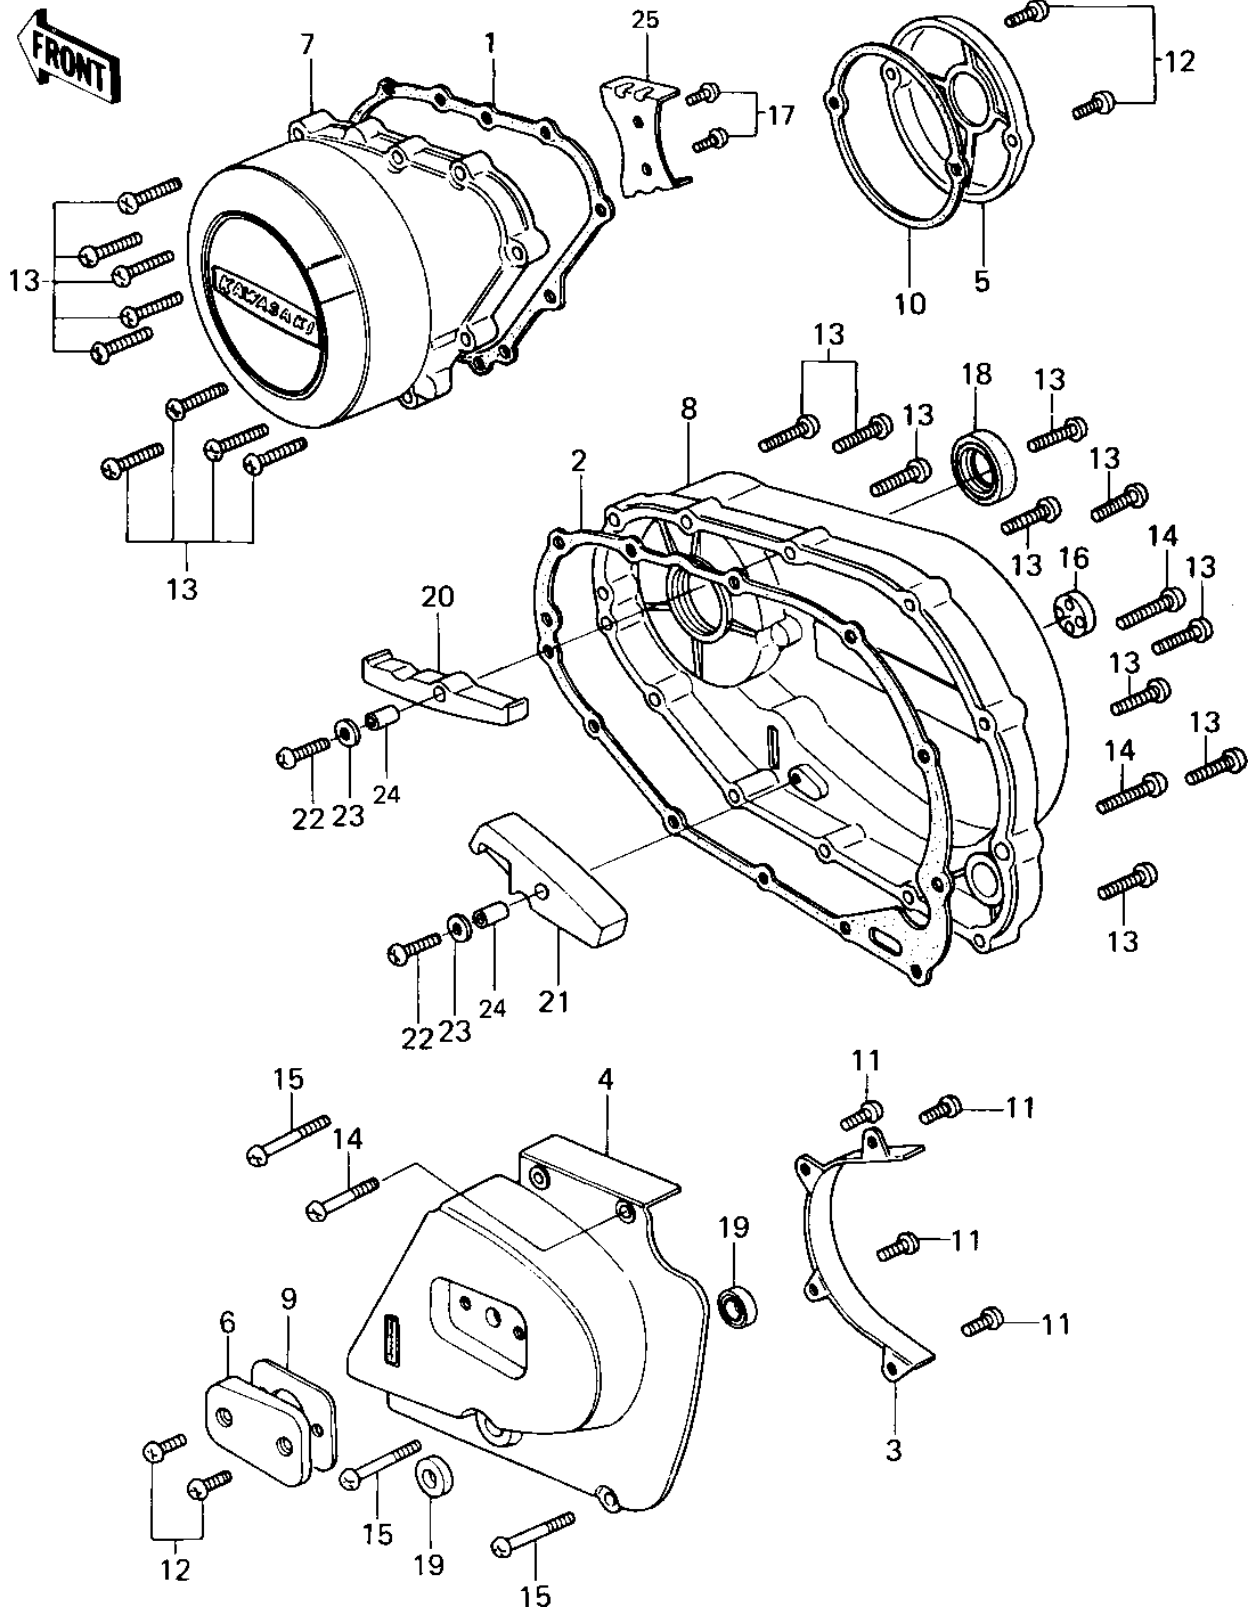

1980 KZ440-B1 PARTS DIAGRAM

ENGINE COVERS ('80 B1)

1980 KZ440-B1 PARTS LIST

ENGINE COVERS ('80 B1)

ITEM NAME	PART NUMBER	QUANTITY
GASKET,GENERATER COV.ER (Ref # 1)	11009-1032	1
GASKET,CLUTCH COVER (Ref # 2)	11009-1033	1
GUIDE,CHAIN (Ref # 3)	12053-1009	1
COVER CHAIN (Ref # 4)	14026-1011-80	1
COVERBRK POINT,BUFF (Ref # 5)	14027-019-80	1
COVER,CLUTCH ADJUSTNG (Ref # 6)	14028-006-80	1
COVER,GENERATOR,BUFF (Ref # 7)	14031-1023	1
COVER,CLUTCH (Ref # 8)	14032-1038	1
GASKET,CLUTCH ADJ CAP (Ref # 9)	14049-004	1
GASKET,BREAKER COVER (Ref # 10)	14050-010	1
SCREW PAN HEAD 6X10 (Ref # 11)	220B0610	4
SCREW PAN HEAD 6X18 (Ref # 12)	220B0618	4
SCREW PAN HEAD 6X30 (Ref # 13)	220B0630	19
SCREW PAN HEAD 6X40 (Ref # 14)	220B0640	3
SCREW PAN HEAD 6X50 (Ref # 15)	220B0650	3
GAUGE,OIL LEVEL (Ref # 16)	52015-004	1
SCREW PAN HEAD 5X8 (Ref # 17)	220B0508	2
OIL SEAL,R.H CRNKSFT (Ref # 18)	92050-065	1
OIL SEAL,TB13225.5 (Ref # 19)	92051-005	2
GUIDE,PRIMARY CHAIN (Ref # 20)	12053-1004	1
GUIDE,PRIMARY CHAIN (Ref # 21)	12053-1005	1
SCREW PAN HEAD 6X25 (Ref # 22)	220B0625	2
WASHER PLAIN 6MM (Ref # 23)	410B0600	2
COLLAR,8X15 (Ref # 24)	92027-1079	2
GUIDE,CHAIN (Ref # 25)	12053-1014	1