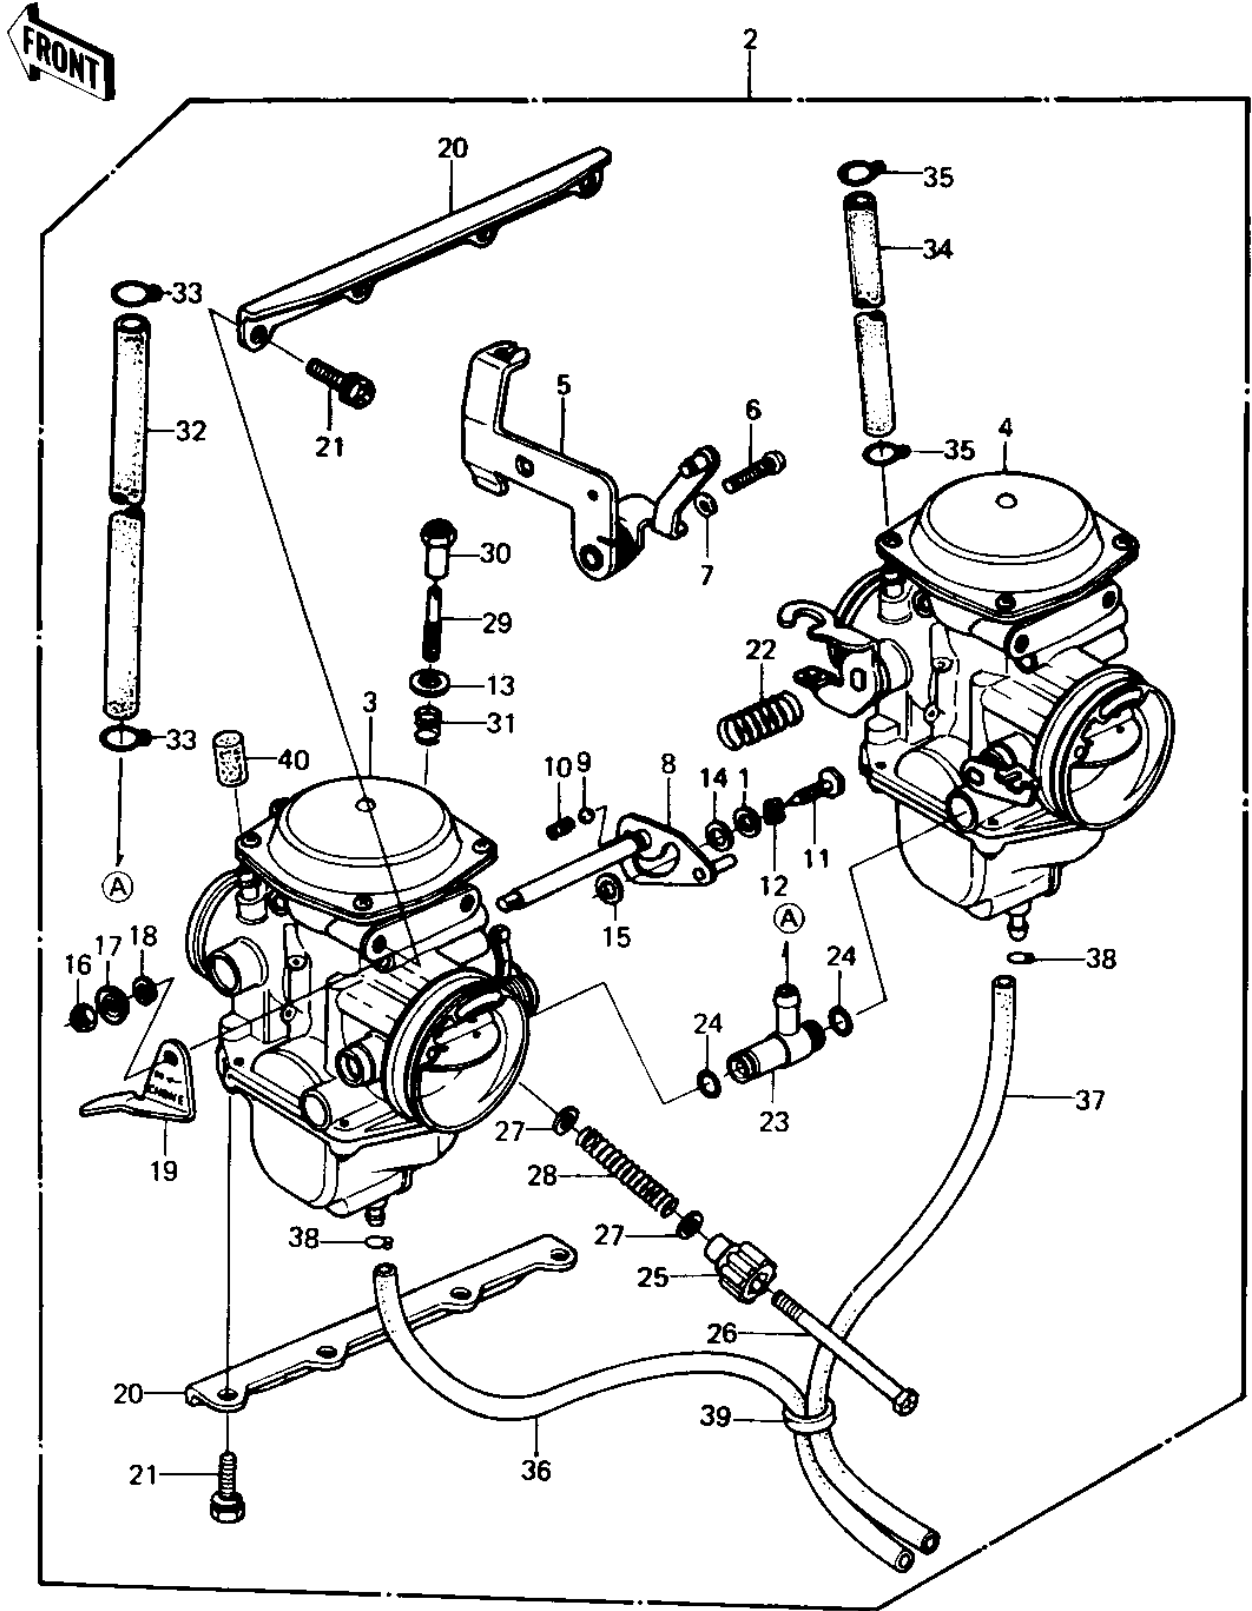

1980 KZ440-B1 PARTS DIAGRAM

CARBURETOR ASSY ('80 B1)

1980 KZ440-B1 PARTS LIST

CARBURETOR ASSY ('80 B1)

ITEM NAME	PART NUMBER	QUANTITY
WASHER,6.5X11X1.2,STL (Ref # 1)	92022-1207	1
CARBURETOR ASSY (Ref # 2)	16001-1241	1
CARBURETOR,L.H. (Ref # 3)	16001-1292	1
CARBURETOR,R.H. (Ref # 4)	16001-1293	1
BRACKET,THROTTLE CABL (Ref # 5)	11034-1805	1
SCREW PAN HEAD 5X20 (Ref # 6)	220B0520	1
WASHER SPRING 5MM (Ref # 7)	461F0500	1
SHAFT,LINK (Ref # 8)	16041-1020	1
BALL,STEEL,3/16" (Ref # 9)	92140-1004	1
SPRING (Ref # 10)	92081-1249	1
SCREW,LINK SHAFT (Ref # 11)	92009-1096	1
SPRING,WAVED WASHER (Ref # 12)	92081-1262	1
WASHER (Ref # 13)	92022-1204	1
WASHER,6.1X11X0.8,POL (Ref # 14)	92022-1199	1
WASHER,6.4X9.4X0.8,PL (Ref # 15)	92022-1200	1
NUT,5MM (Ref # 16)	311B0500	1
WASHER,LOCK,5M/M (Ref # 17)	92022-1201	1
WASHER SPRING 5MM (Ref # 18)	461F0500	1
LEVER,CHOKE (Ref # 19)	13168-1065	1
PLATE,STAY (Ref # 20)	16065-1012	2
SCREW,6X16 (Ref # 21)	92009-1129	8
SPRING (Ref # 22)	92081-1258	1
FITTING,FUEL TUBE (Ref # 23)	92005-1026	1
"O" RING (Ref # 24)	92055-1004	2
HOLDER,ADJUST (Ref # 25)	13091-1078	1
BOLT,HEX HEAD,5X70 (Ref # 26)	92001-1328	1
WASHER (Ref # 27)	92022-1203	2
SPRING (Ref # 28)	92081-1251	1
SCREW,SLOTTED (Ref # 29)	16021-1027	1

1980 KZ440-B1 PARTS LIST

CARBURETOR ASSY ('80 B1)

ITEM NAME	PART NUMBER	QUANTITY
NUT,5M/M (Ref # 30)	92015-1118	1
SPRING (Ref # 31)	92081-1252	1
TUBE,FUEL INLET (Ref # 32)	92059-1029	1
CLAMP,FUEL INLET TUBE (Ref # 33)	92037-1075	2
HOSE,FUEL INLET (Ref # 34)	92059-1001	1
CLAMP,TUBE (Ref # 35)	92037-1682	2
HOSE,FUEL OVERFLOW (Ref # 36)	92059-111	1
HOSE,FUEL OVERFLOW (Ref # 37)	92059-111	1
CLAMP,TUBE,OVERFLOW (Ref # 38)	92037-1142	2
TUBE,CLAMP (Ref # 39)	92059-1141	1
CAP,RUBBER (Ref # 40)	11012-1129	1