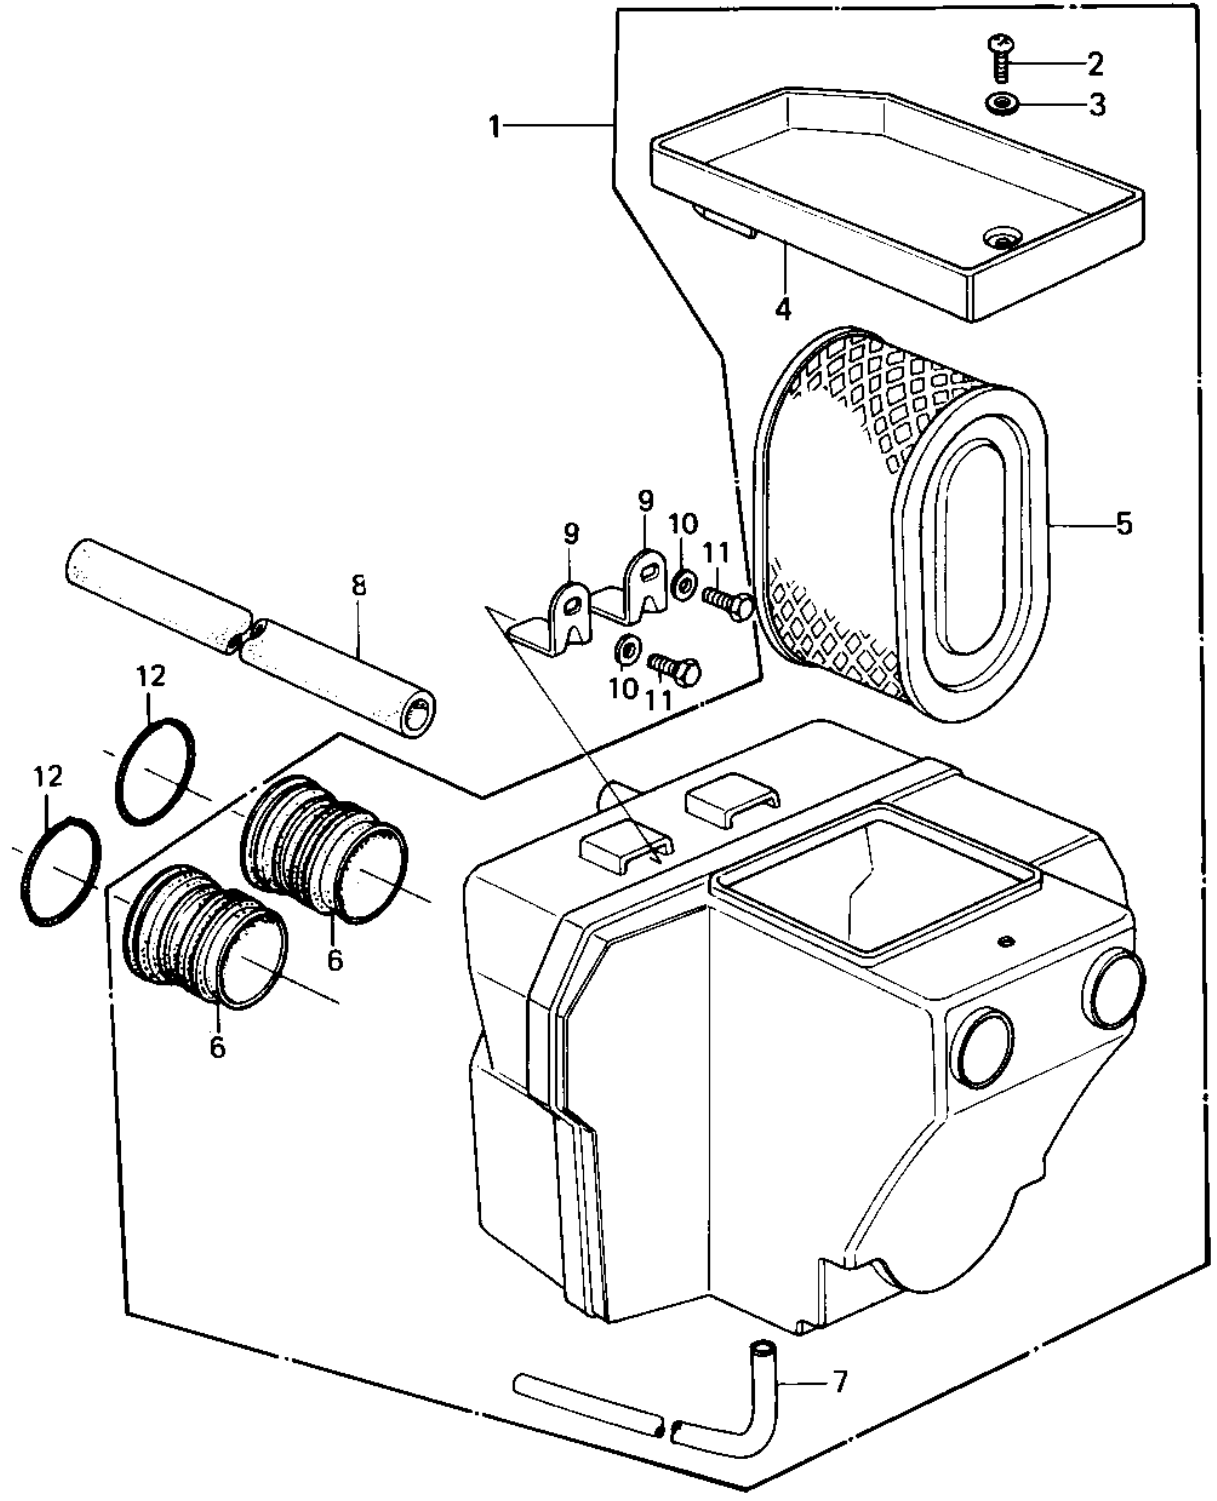

# 1980 KZ440-B1 PARTS DIAGRAM

AIR CLEANER (80 B1)

## 1980 KZ440-B1 PARTS LIST

### AIR CLEANER (80 B1)

ITEM NAME	PART NUMBER	QUANTITY
FILTER-ASSY-AIR (Ref # 1)	11010-1072	1
SCREW PAN HEAD 6X16 (Ref # 2)	220B0616	1
WASHER PLAIN 6MM (Ref # 3)	410B0600	1
CAP,AIR CLEANER (Ref # 4)	11012-1004	1
ELEMENT,AIR CLNR (Ref # 5)	11013-1002	1
DUCT,AIR CLEANER (Ref # 6)	14073-1034	2
TUBE-VINYL 6X300 (Ref # 7)	700Q06300	1
TUBE,BREATHER,270M/M (Ref # 8)	92059-1003	1
BRACKET,AIR CLEANER (Ref # 9)	11034-1058	2
WASHER PLAIN 8MM (Ref # 10)	410B0800	2
BOLT SMALL (Ref # 11)	114G0812	2
SPRING (Ref # 12)	92081-1177	2