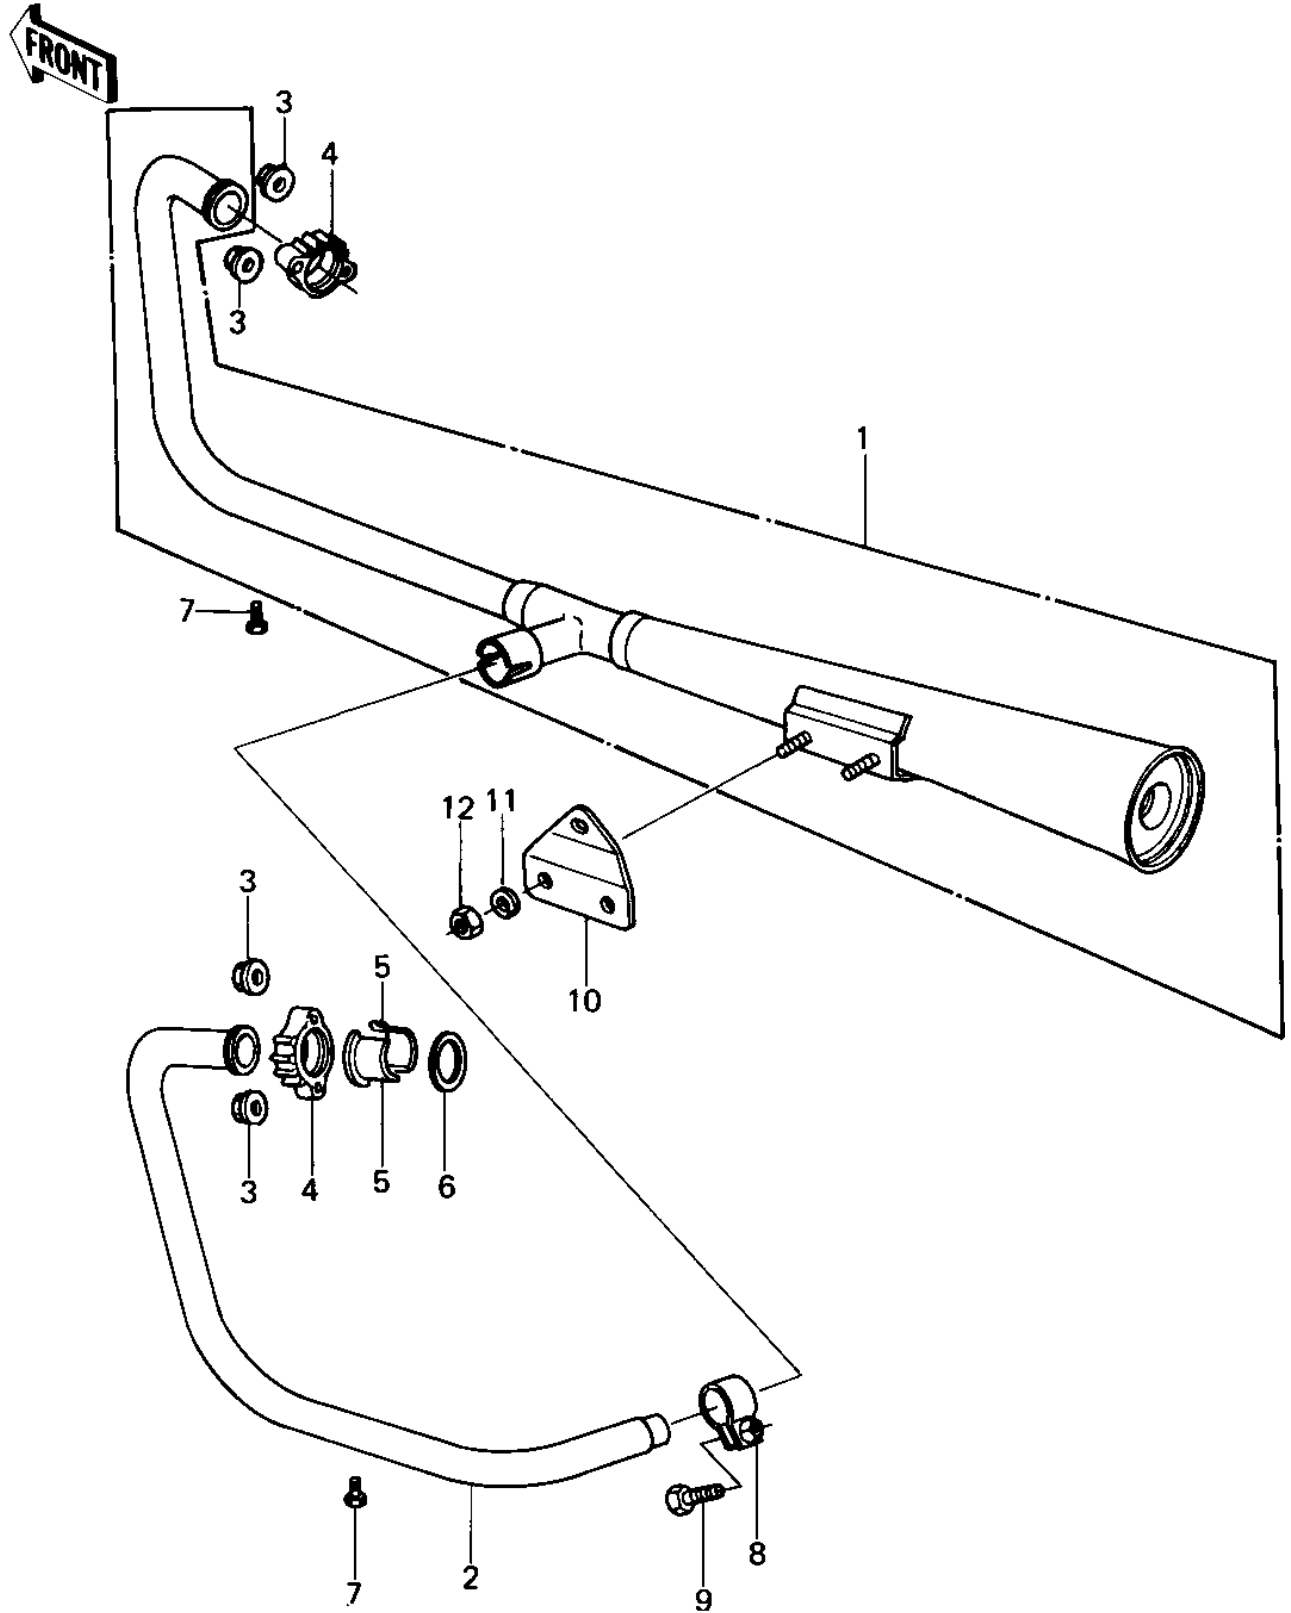

1980 KZ440-B1 PARTS DIAGRAM

MUFFLER ('80 B1)

1980 KZ440-B1 PARTS LIST

MUFFLER ('80 B1)

ITEM NAME	PART NUMBER	QUANTITY
MUFFLER (Ref # 1)	18001-1196	1
PIPE,EXHAUST,L.H (Ref # 2)	18049-1027	1
NUT-6MM (Ref # 3)	92015-1078	4
HOLDER,EXHAUST PIPE (Ref # 4)	18069-1012	2
COLLAR,MUFFLER (Ref # 5)	92027-1007	4
GASKET,EXHAUST PIPE (Ref # 6)	11060-1242	2
BOLT (6X10) (Ref # 7)	110R0610	2
CLAMP,EXH PIPE CONNCT (Ref # 8)	92037-180	1
BOLT,8X25 (Ref # 9)	114N0825	1
BRACKET,MUFFLER (Ref # 10)	18024-031	1
WASHER SPRING 8MM (Ref # 11)	461F0800	2
NUT,8M/M (Ref # 12)	317B0800	2