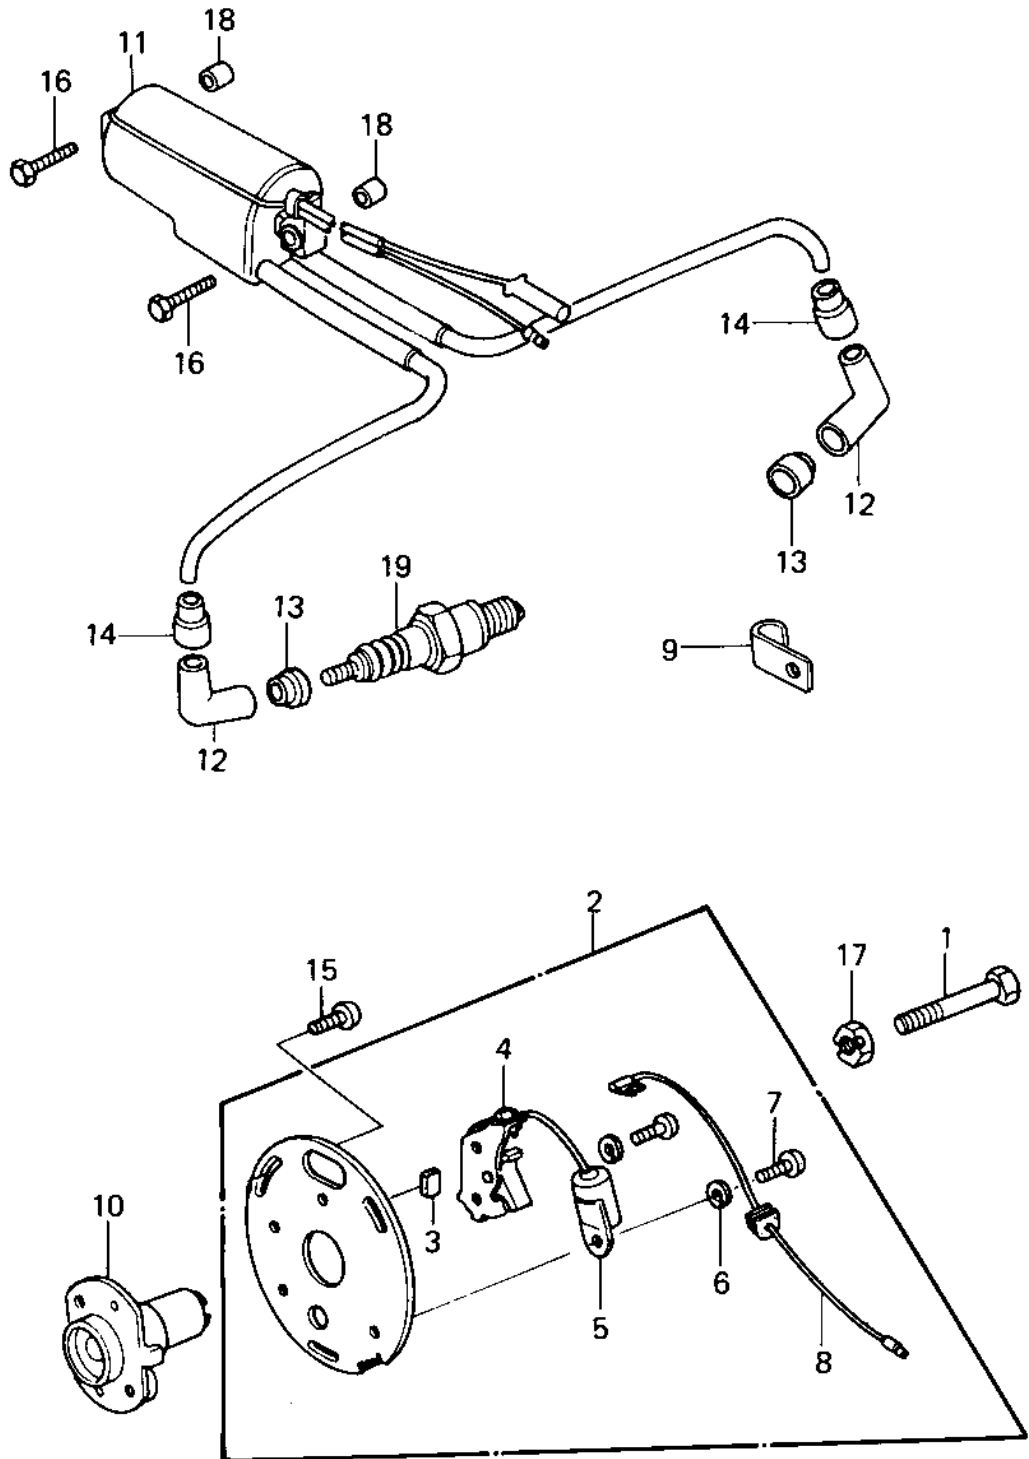

# 1980 KZ440-B1 PARTS DIAGRAM

IGNITION ('80 B1)

# 1980 KZ440-B1 PARTS LIST

## IGNITION ('80 B1)

ITEM NAME	PART NUMBER	QUANTITY
BOLT-8X63 (Ref # 1)	92001-1397	1
BREAKER ASSY,CONTACT (Ref # 2)	21008-1014	1
FELT OIL (Ref # 3)	21019-005	1
BREAKER,CONTACT (Ref # 4)	21008-027	1
CONDENSER (Ref # 5)	21013-1004	1
WASHER SPRING 6MM (Ref # 6)	461F0600	4
SCREW PAN HEAD 4X6 (Ref # 7)	220B0406	4
WIRE,LEAD,BREAKER (Ref # 8)	26011-1030	1
CLAMP,WIRING HARNESS (Ref # 9)	21126-008	1
GOVERNOR,BREAKER (Ref # 10)	21148-1002	1
COIL-IGNITION (Ref # 11)	21121-1174	1
CAP-SPARK PLUG,RTFM20 (Ref # 12)	21130-1007	2
GROMMET-PLUG CAP,A (Ref # 13)	21131-004	2
GROMMET,SPARK PLG CAP (Ref # 14)	21132-005	2
SCREW PAN HEAD 5X12 (Ref # 15)	220B0512	3
BOLT, IGNITION COIL (Ref # 16)	92003-170	2
WASHER,SPARK ADVANCER (Ref # 17)	92022-244	1
COLLAR,IGNITION COIL (Ref # 18)	92027-276	2
SPARK PLUG B7ES (Ref # 19)	B7ES	2