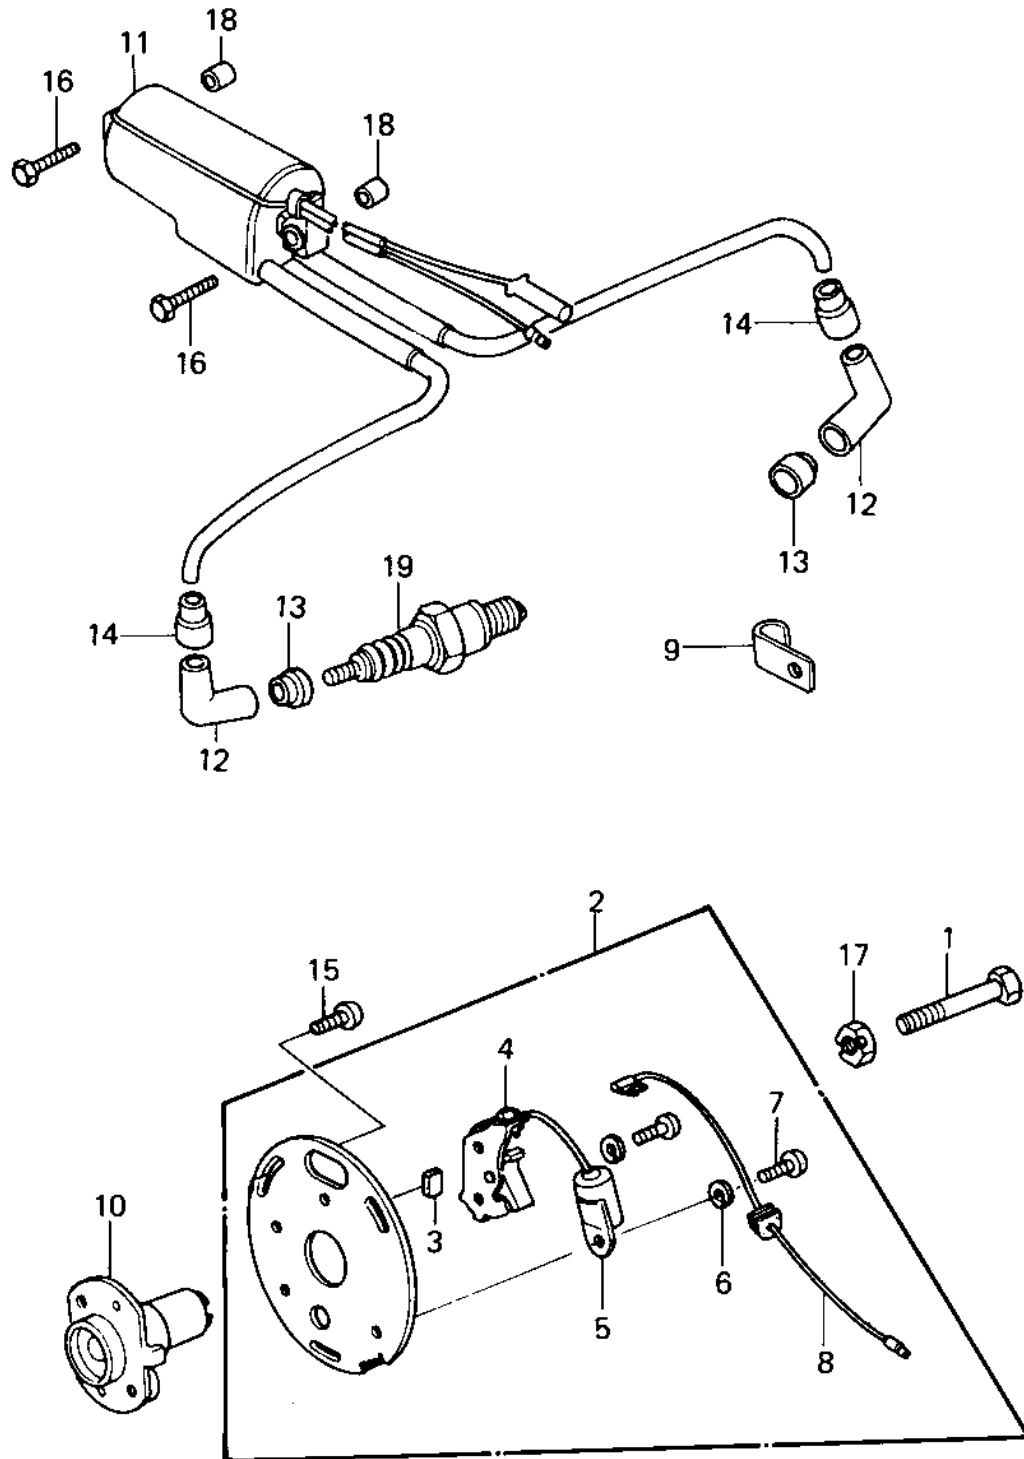

1980 KZ440-B1 PARTS DIAGRAM

IGNITION ('80 B1)

1980 KZ440-B1 PARTS LIST

IGNITION ('80 B1)

ITEM NAME	PART NUMBER	QUANTITY
BOLT-8X63 (Ref # 1)	92001-1397	1
BREAKER ASSY,CONTACT (Ref # 2)	21008-1014	1
FELT OIL (Ref # 3)	21019-005	1
BREAKER,CONTACT (Ref # 4)	21008-027	1
CONDENSER (Ref # 5)	21013-1004	1
WASHER SPRING 6MM (Ref # 6)	461F0600	4
SCREW PAN HEAD 4X6 (Ref # 7)	220B0406	4
WIRE,LEAD,BREAKER (Ref # 8)	26011-1030	1
CLAMP,WIRING HARNESS (Ref # 9)	21126-008	1
GOVERNOR,BREAKER (Ref # 10)	21148-1002	1
COIL-IGNITION (Ref # 11)	21121-1174	1
CAP-SPARK PLUG,RTFM20 (Ref # 12)	21130-1007	2
GROMMET-PLUG CAP,A (Ref # 13)	21131-004	2
GROMMET,SPARK PLG CAP (Ref # 14)	21132-005	2
SCREW PAN HEAD 5X12 (Ref # 15)	220B0512	3
BOLT, IGNITION COIL (Ref # 16)	92003-170	2
WASHER,SPARK ADVANCER (Ref # 17)	92022-244	1
COLLAR,IGNITION COIL (Ref # 18)	92027-276	2
SPARK PLUG B7ES (Ref # 19)	B7ES	2