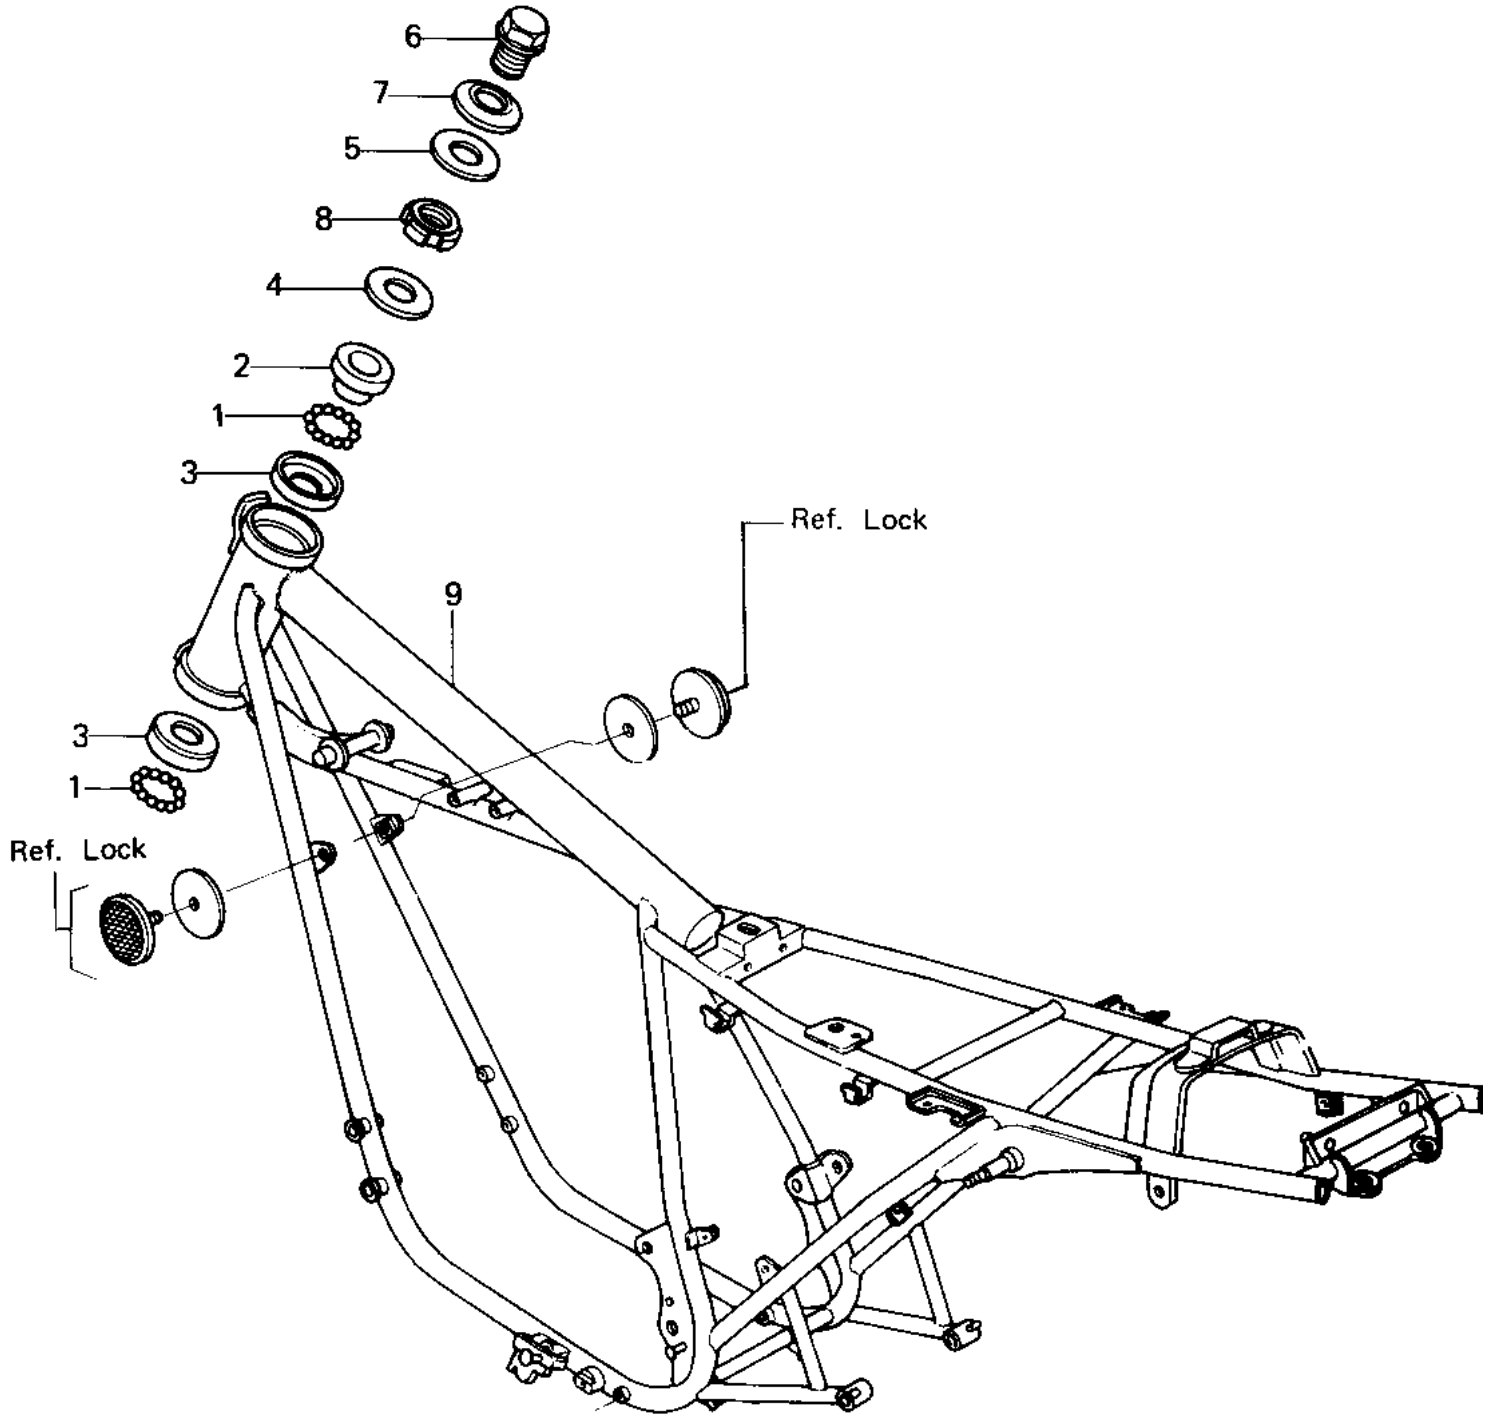

# 1980 KZ440-B1 PARTS DIAGRAM

FRAME ('80 B1)

## 1980 KZ440-B1 PARTS LIST

FRAME ('80 B1)

ITEM NAME	PART NUMBER	QUANTITY
BALL STEEL 1/4' (Ref # 1)	600A0800	38
CONE STRNG STEM BERNG (Ref # 2)	92047-006	1
RACE STRNG STEM BERNG (Ref # 3)	92048-006	2
CAP, STEERING STEM (Ref # 4)	46098-016	1
WASHER,WAVE (Ref # 5)	46100-003	1
BOLT,STEERG STEM HEAD (Ref # 6)	92007-031	1
WASHER,STEERG STM HD (Ref # 7)	92022-230	1
NUT STEERING STEM LCK (Ref # 8)	92090-007	1
FRAME-COMP (Ref # 9)	32002-1260	1