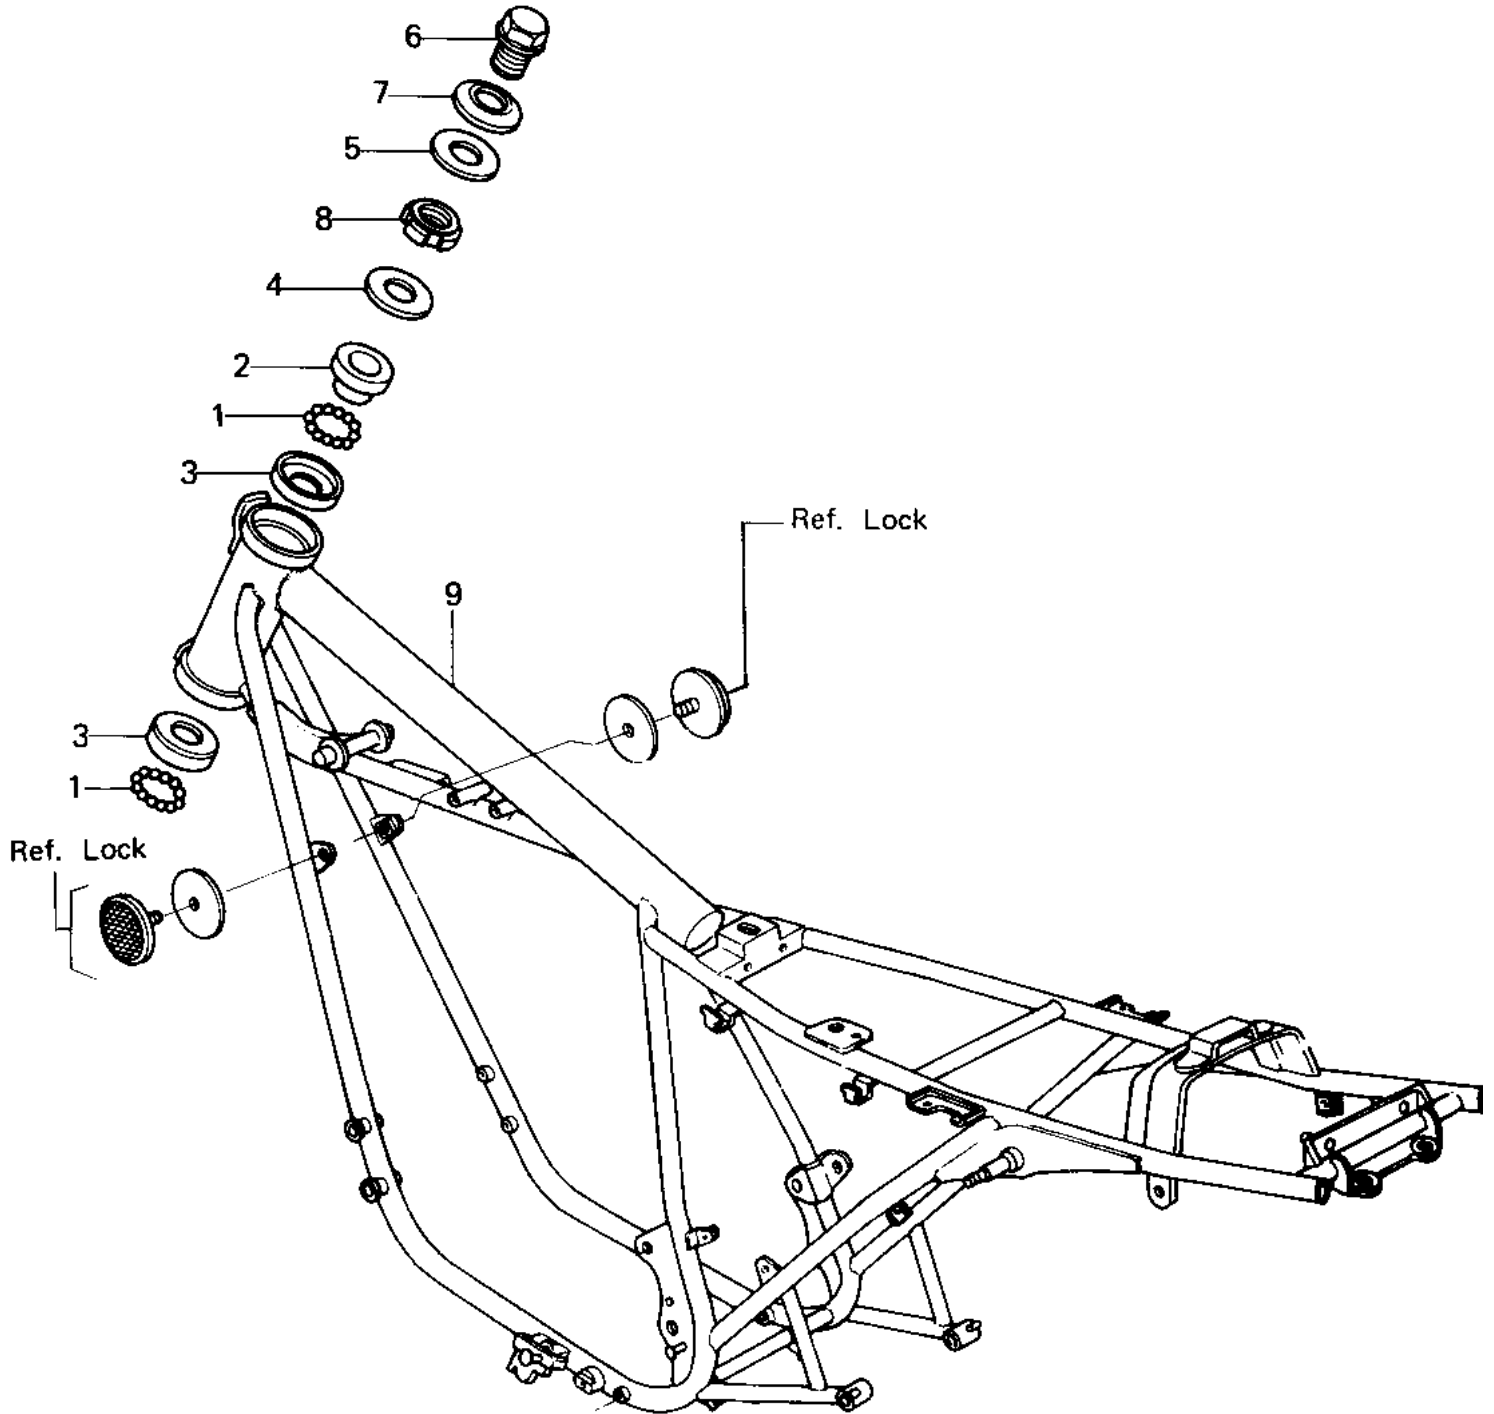

1980 KZ440-B1 PARTS DIAGRAM

FRAME ('80 B1)

1980 KZ440-B1 PARTS LIST

FRAME ('80 B1)

ITEM NAME	PART NUMBER	QUANTITY
BALL STEEL 1/4' (Ref # 1)	600A0800	38
CONE STRNG STEM BERNG (Ref # 2)	92047-006	1
RACE STRNG STEM BERNG (Ref # 3)	92048-006	2
CAP, STEERING STEM (Ref # 4)	46098-016	1
WASHER,WAVE (Ref # 5)	46100-003	1
BOLT,STEERG STEM HEAD (Ref # 6)	92007-031	1
WASHER,STEERG STM HD (Ref # 7)	92022-230	1
NUT STEERING STEM LCK (Ref # 8)	92090-007	1
FRAME-COMP (Ref # 9)	32002-1260	1