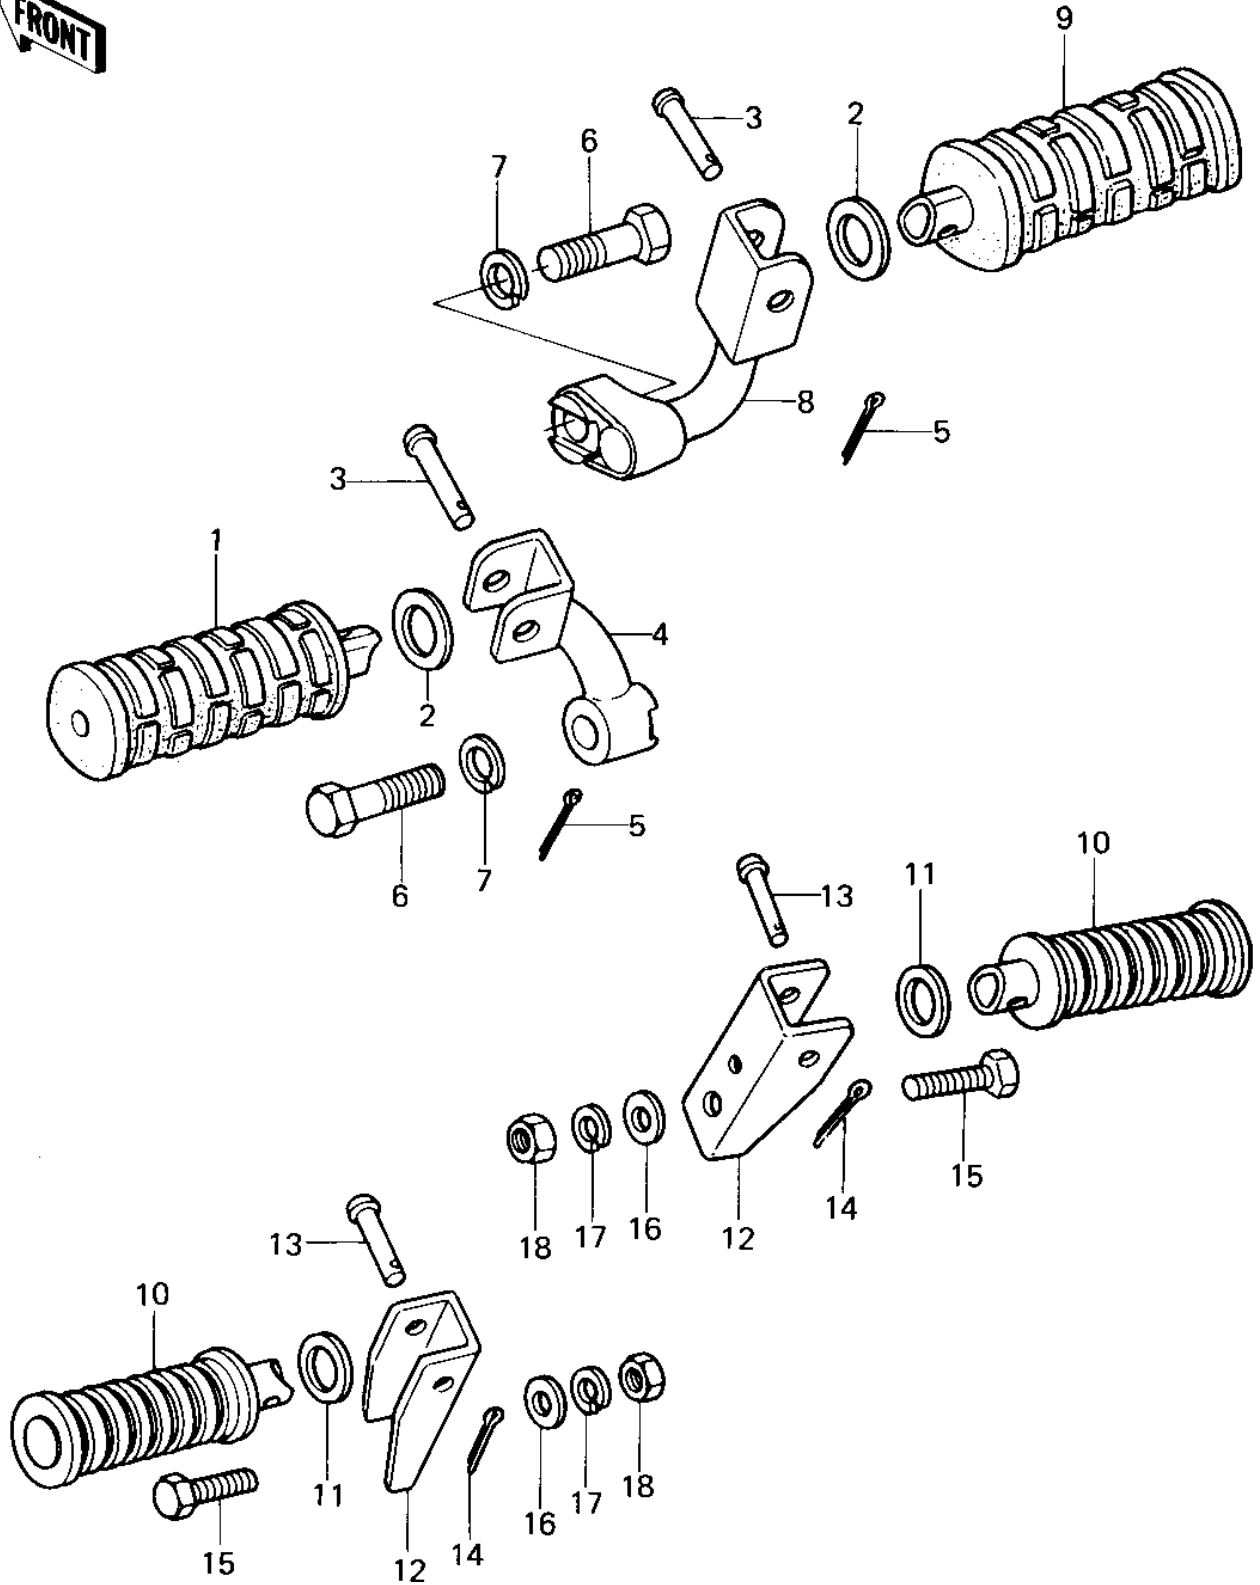

1980 KZ440-B1 PARTS DIAGRAM

FOOTRESTS ('80 B1)

1980 KZ440-B1 PARTS LIST

FOOTRESTS ('80 B1)

ITEM NAME	PART NUMBER	QUANTITY
BAR-FOOTREST,L.H (Ref # 1)	34028-011	1
WASHER,PLAIN (Ref # 2)	92022-250	2
PIN-FOOTREST BAR FIT (Ref # 3)	92043-080	2
HOLDER-STEP,FR,LH (Ref # 4)	34003-1078	1
PIN COTTER 2.5X16 (Ref # 5)	550D2516	2
BOLT-HEX HEAD,12X36 (Ref # 6)	113B1236A	2
WASHER SPRING 12MM (Ref # 7)	461F1200	2
HOLDER-STEP,FR,RH (Ref # 8)	34003-1079	1
BAR-FOOTREST,R.H (Ref # 9)	34028-012	1
RUBBER,FOOTREST (Ref # 10)	92076-027	2
WASHER-PLAIN (OPT) (Ref # 11)	92022-199	2
BRACKET,STEP (Ref # 12)	32054-1021	2
PIN (Ref # 13)	92043-1464	2
PIN,COTTER,2.0X12 (Ref # 14)	550D2012	2
BOLT,HEX HEAD,10X50 (Ref # 15)	92001-1254	2
WASHER PLAIN 10MM (Ref # 16)	410B1000	2
WASHER SPRING 10MM (Ref # 17)	461F1000	2
NUT,10MM (Ref # 18)	314B1000	2